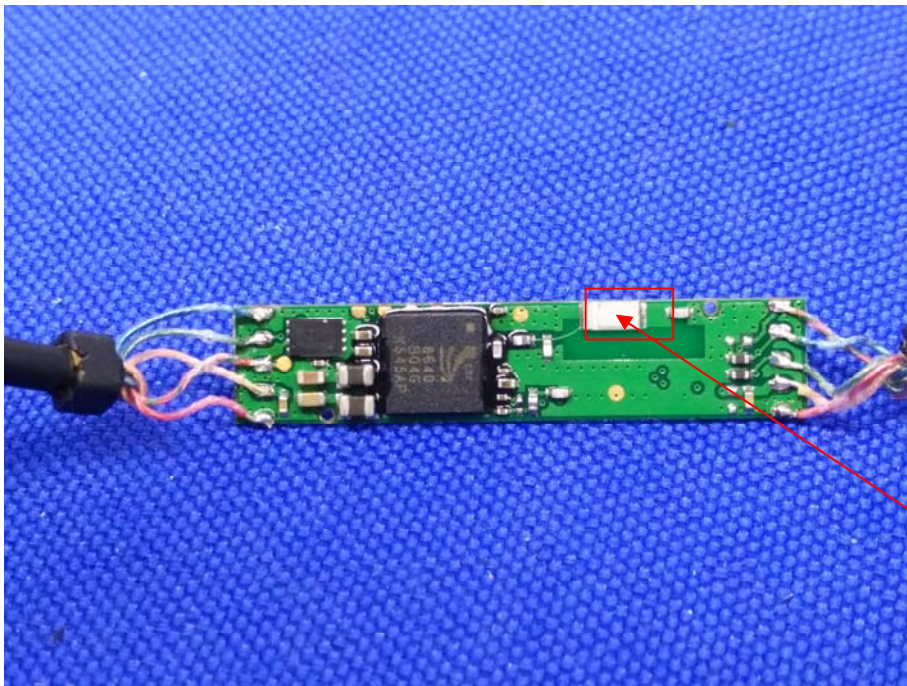

Product: Bluetooth Headset

Model: M16

Internal Photos

BT Antenna