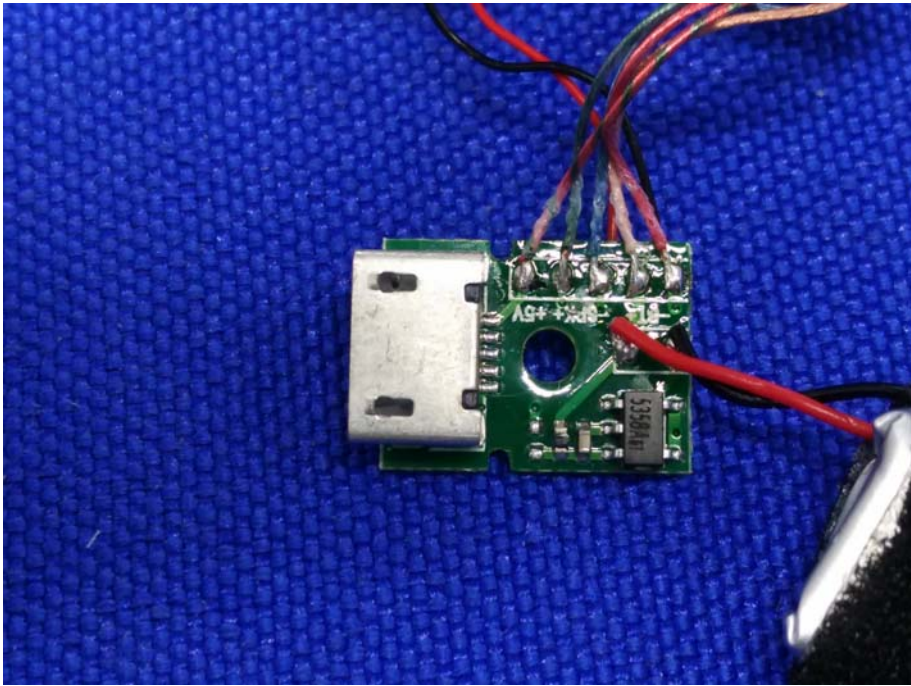

Product: Bluetooth Headset

Model: M16

Internal Photos

BT Antenna