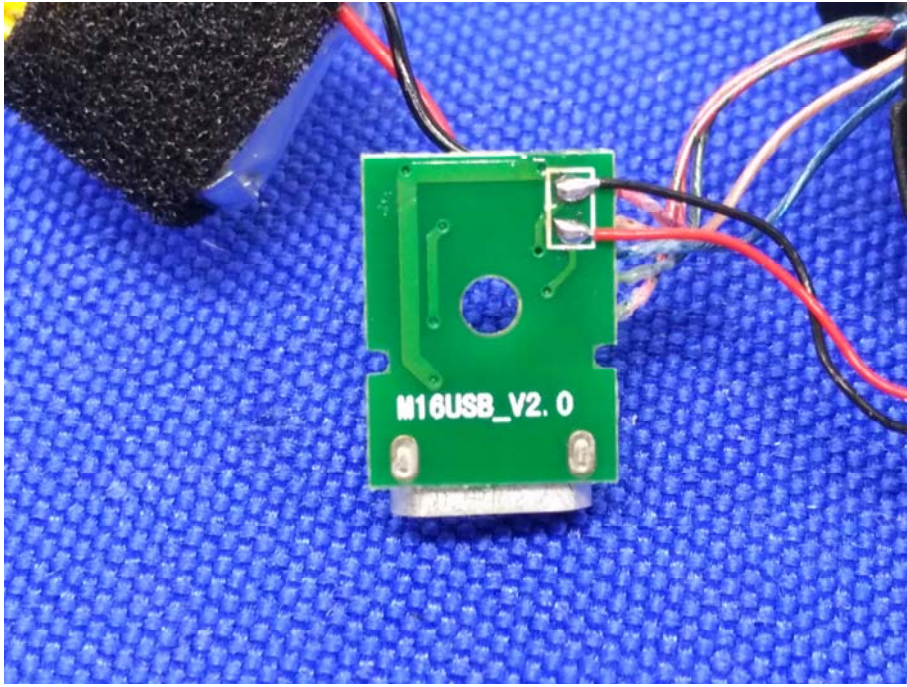

Product: Bluetooth Headset

Model: M16

Internal Photos

BT Antenna