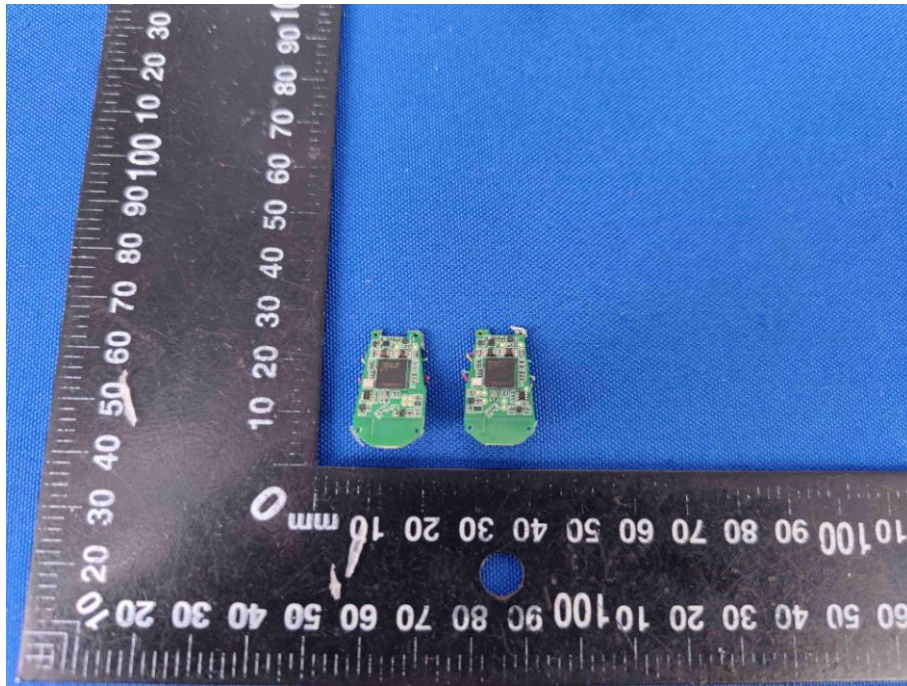

Appendix B: Photographs of EUT

Product: TRUE WIRELESS EARBUDS

Model: H28

Internal Photos

Antenna