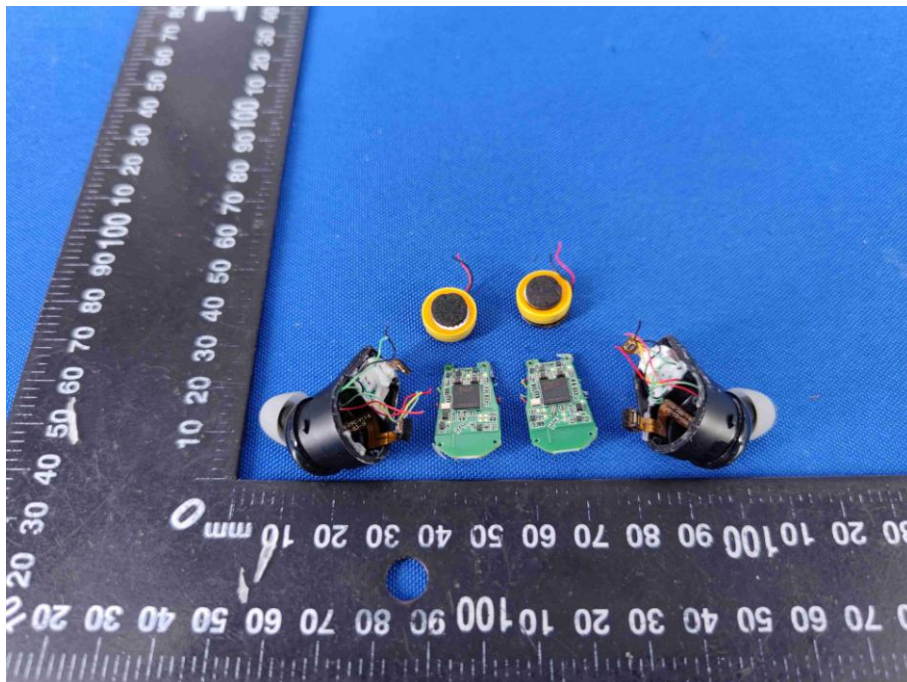

Appendix B: Photographs of EUT

Product: TRUE WIRELESS EARBUDS

Model: H28

Internal Photos

Antenna