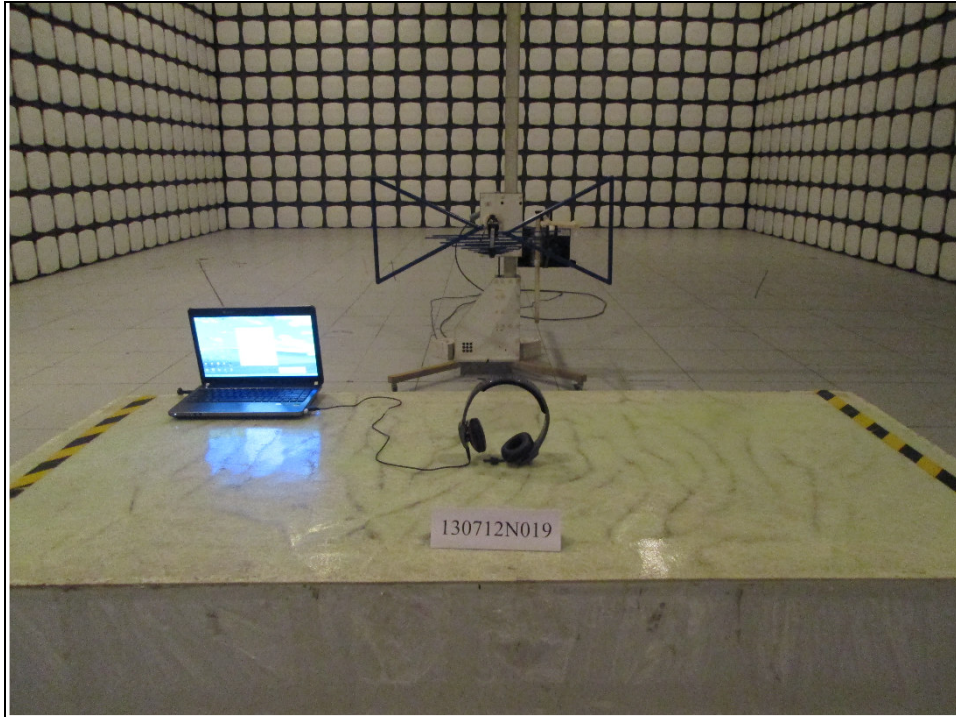

**BUREAU
VERITAS**

Test Report No.: RF130712N019

SET-UP FOR CONDUCTED EMISSION TEST

**BUREAU
VERITAS**

Test Report No.: RF130712N019

SET-UP FOR RADIATED EMISSION TEST

Frequency Range < 30MHz ~1GHz >

**BUREAU
VERITAS**

Test Report No.: RF130712N019

Frequency Range < Above 1GHz >