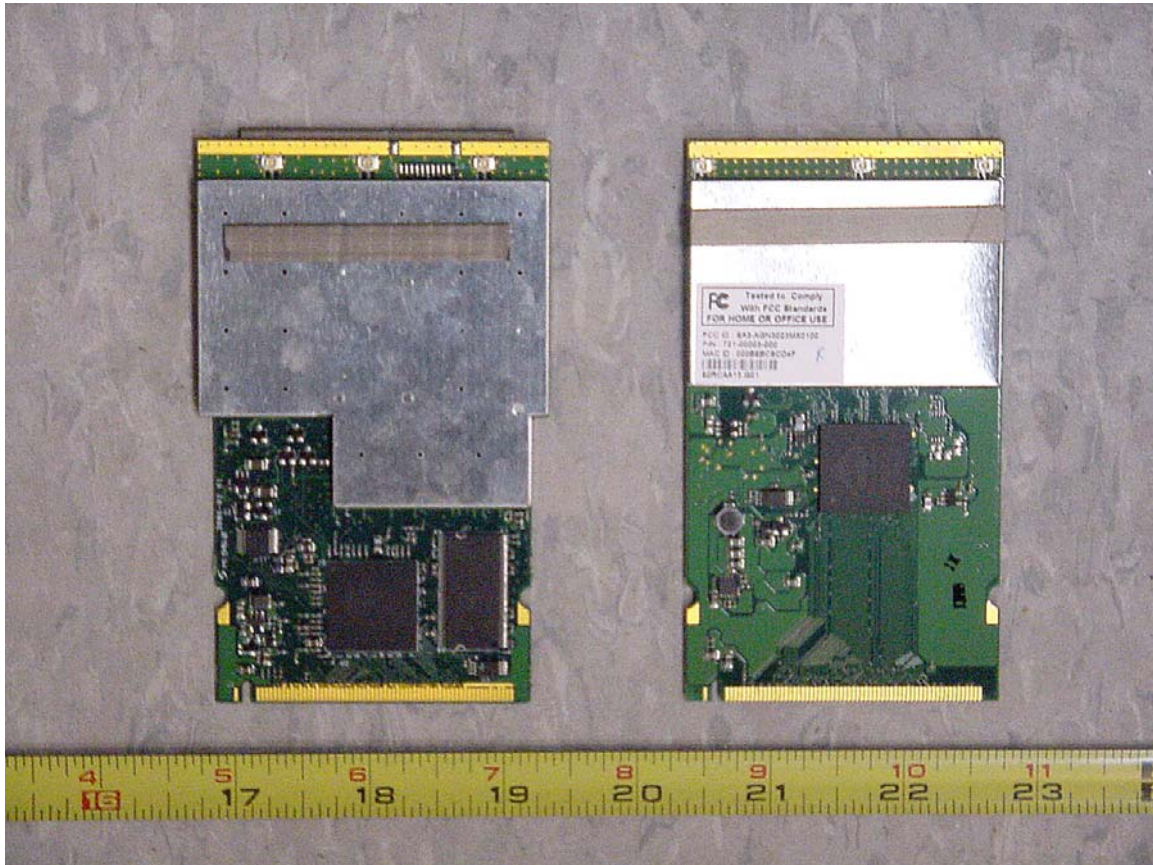

BSAP1700

Internal Photos:

Top

Case Open

Interior Photos:

Bottom:

Motherboard, shield removed

Interior photos:

Motherboard, no transmitters, top

Interior photos:

Motherboard, bottom

Interior photos:

Antenna array

Dual Band Antenna Photos:

Front:

A card and B-G card

Front with shield removed

B-G card

Front with Shield removed:

A card:

Dual Band Antenna

Rear:

A card and B-G card

Rear close up: