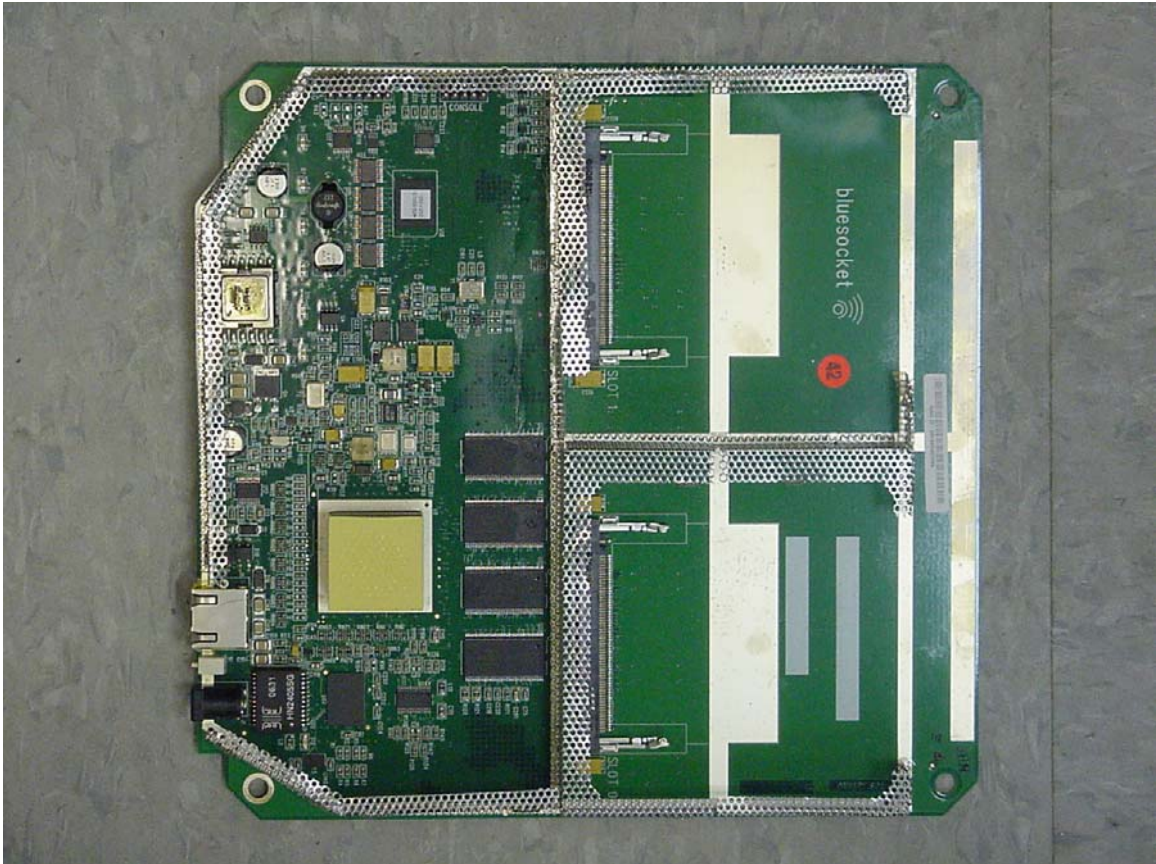

BSAP1700

Internal Photos:

Top

Case Open

Interior Photos:

Bottom:

Motherboard, shield removed

Interior photos:

Motherboard, no transmitters, top

Interior photos:

Motherboard, bottom

Interior photos:

Antenna array

Dual Band Antenna Photos:

Front:

A card and B-G card

Front with shield removed

B-G card

Front with Shield removed:

A card:

Dual Band Antenna

Rear:

A card and B-G card

Rear close up:

B-G card

Rear Close up:

A card: