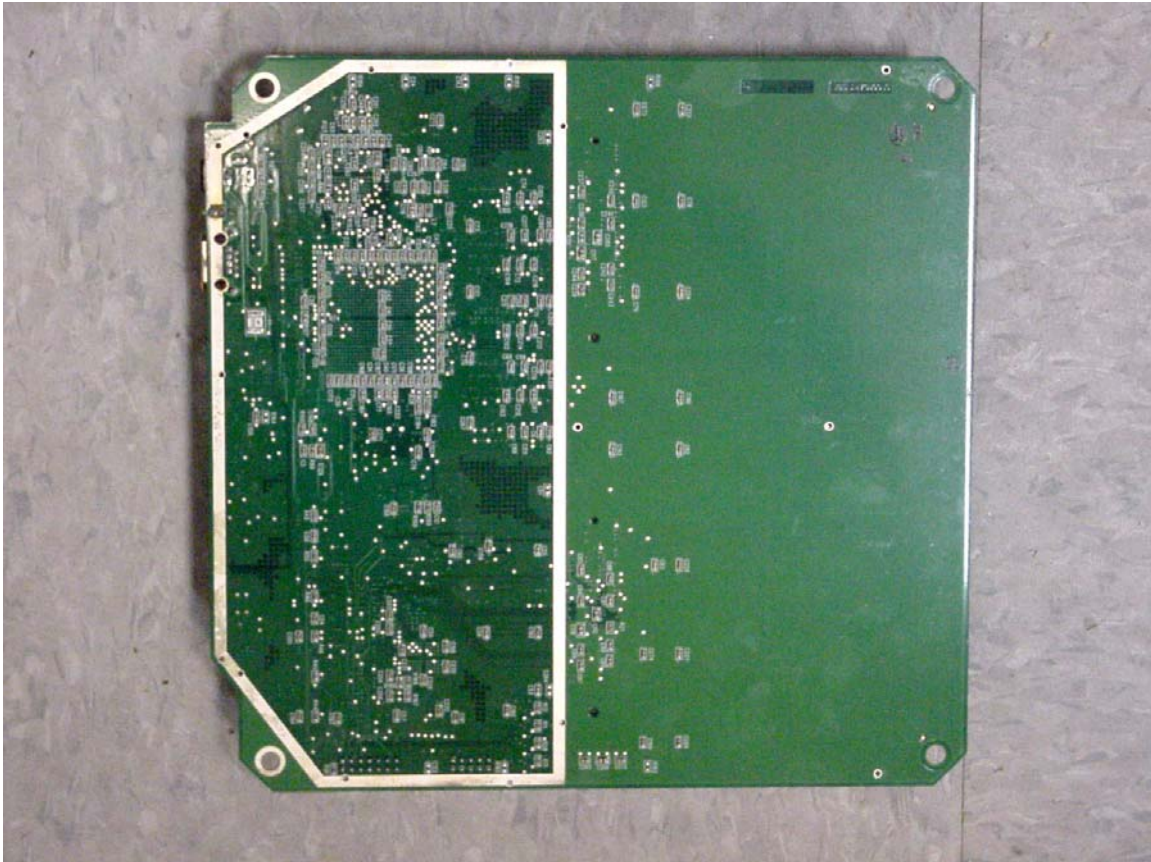

BSAP1700

Internal Photos:

Top

Case Open

Interior Photos:

Bottom:

Motherboard, shield removed

Interior photos:

Motherboard, no transmitters, top

Interior photos:

Motherboard, bottom

Interior photos:

Antenna array

Dual Band Antenna Photos:

Front:

A card and B-G card

Front with shield removed

B-G card

Front with Shield removed:

A card:

Dual Band Antenna

Rear:

A card and B-G card

Rear close up: