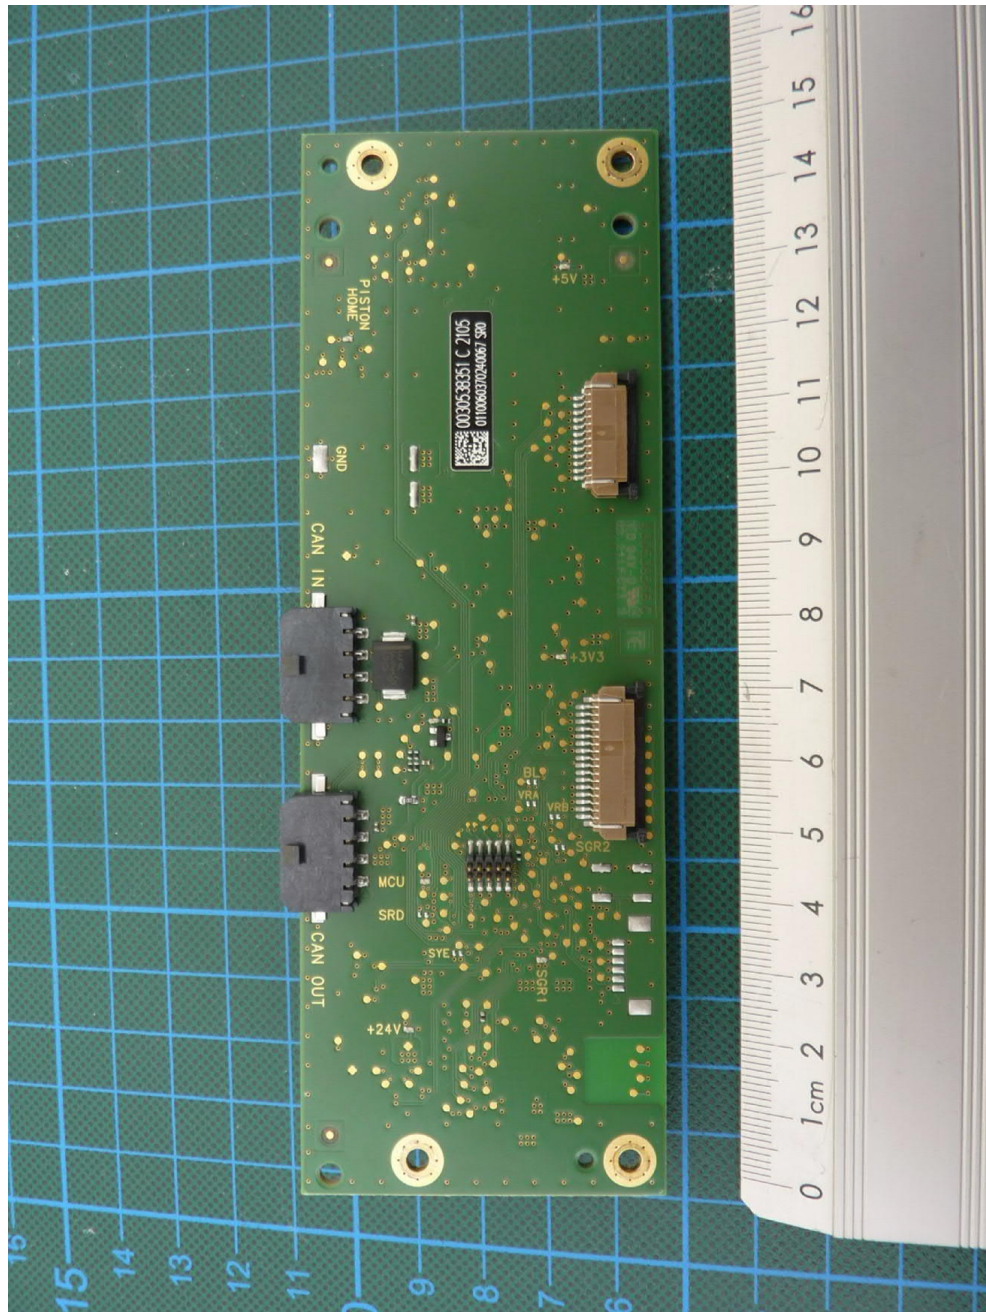

Internal photos of dDrive

Internal view 1 (bottom cover removed)

Internal photos of dDrive

Internal view 2 (housing removed)

Internal photos of dDrive

Internal view 3 (view to PCBs)

Internal photos of dDrive

DoserDetectionRFID PCB, top view

Internal photos of dDrive

DoserDetectionRFID PCB, bottom view

Internal photos of dDrive

MotorControlFOC PCB, top view

Internal photos of dDrive

MotorControlFOC PCB, bottom view

Internal photos of dDrive

DoserControl PCB, top view

Internal photos of dDrive

DoserControl PCB, bottom view