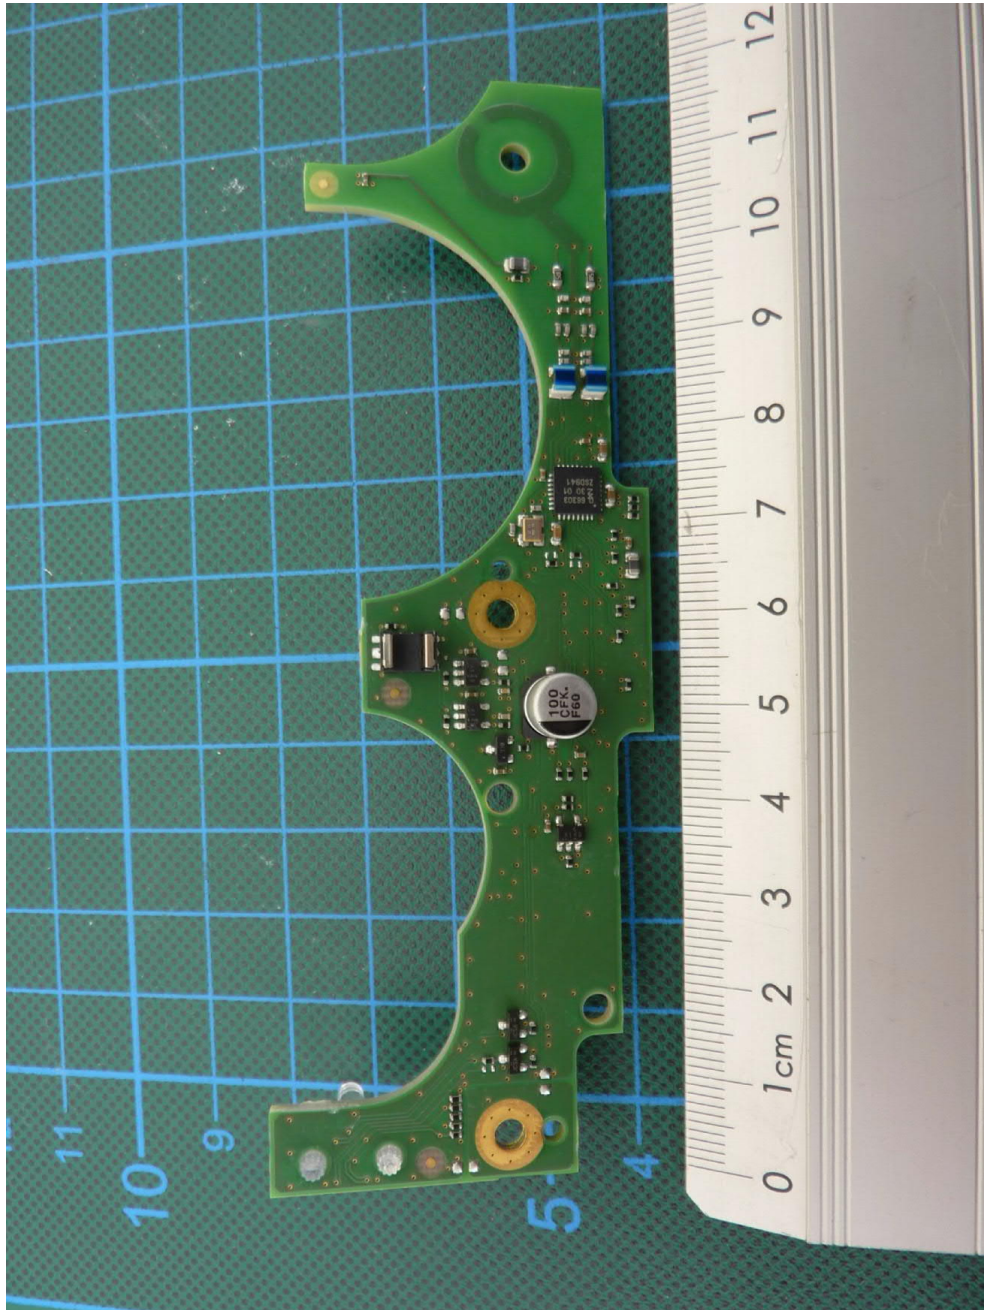

Internal photos of dDrive

Internal view 1 (bottom cover removed)

Internal photos of dDrive

Internal view 2 (housing removed)

Internal photos of dDrive

Internal view 3 (view to PCBs)

Internal photos of dDrive

DoserDetectionRFID PCB, top view

Internal photos of dDrive

DoserDetectionRFID PCB, bottom view

Internal photos of dDrive

MotorControlFOC PCB, top view

Internal photos of dDrive

MotorControlFOC PCB, bottom view

Internal photos of dDrive

DoserControl PCB, top view

Internal photos of dDrive

DoserControl PCB, bottom view