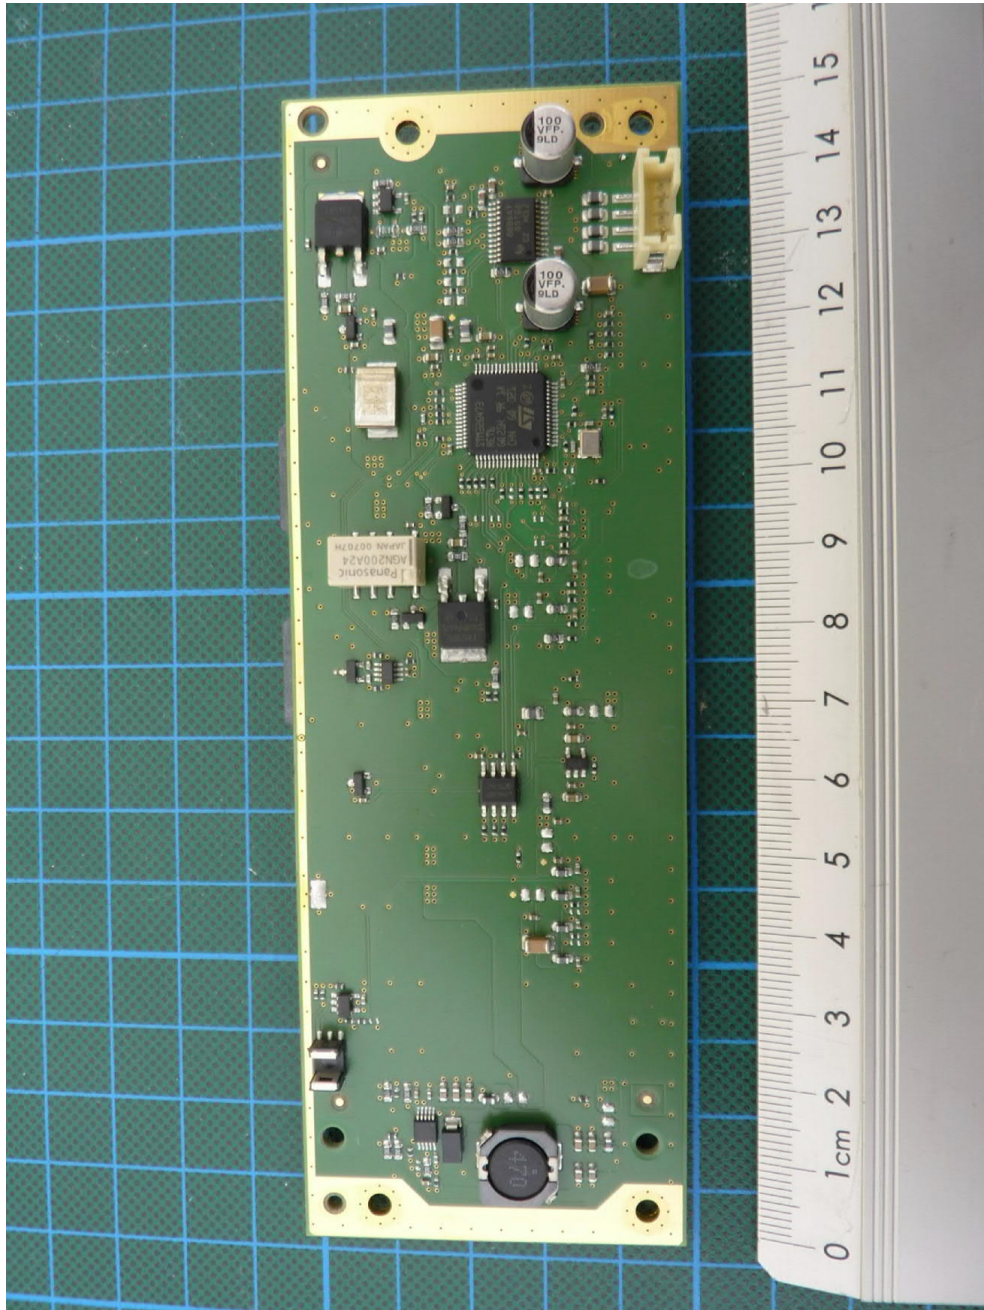

Internal photos of dDrive

Internal view 1 (bottom cover removed)

Internal photos of dDrive

Internal view 2 (housing removed)

Internal photos of dDrive

Internal view 3 (view to PCBs)

Internal photos of dDrive

DoserDetectionRFID PCB, top view

Internal photos of dDrive

DoserDetectionRFID PCB, bottom view

Internal photos of dDrive

MotorControlFOC PCB, top view

Internal photos of dDrive

MotorControlFOC PCB, bottom view

Internal photos of dDrive

DoserControl PCB, top view

Internal photos of dDrive

DoserControl PCB, bottom view