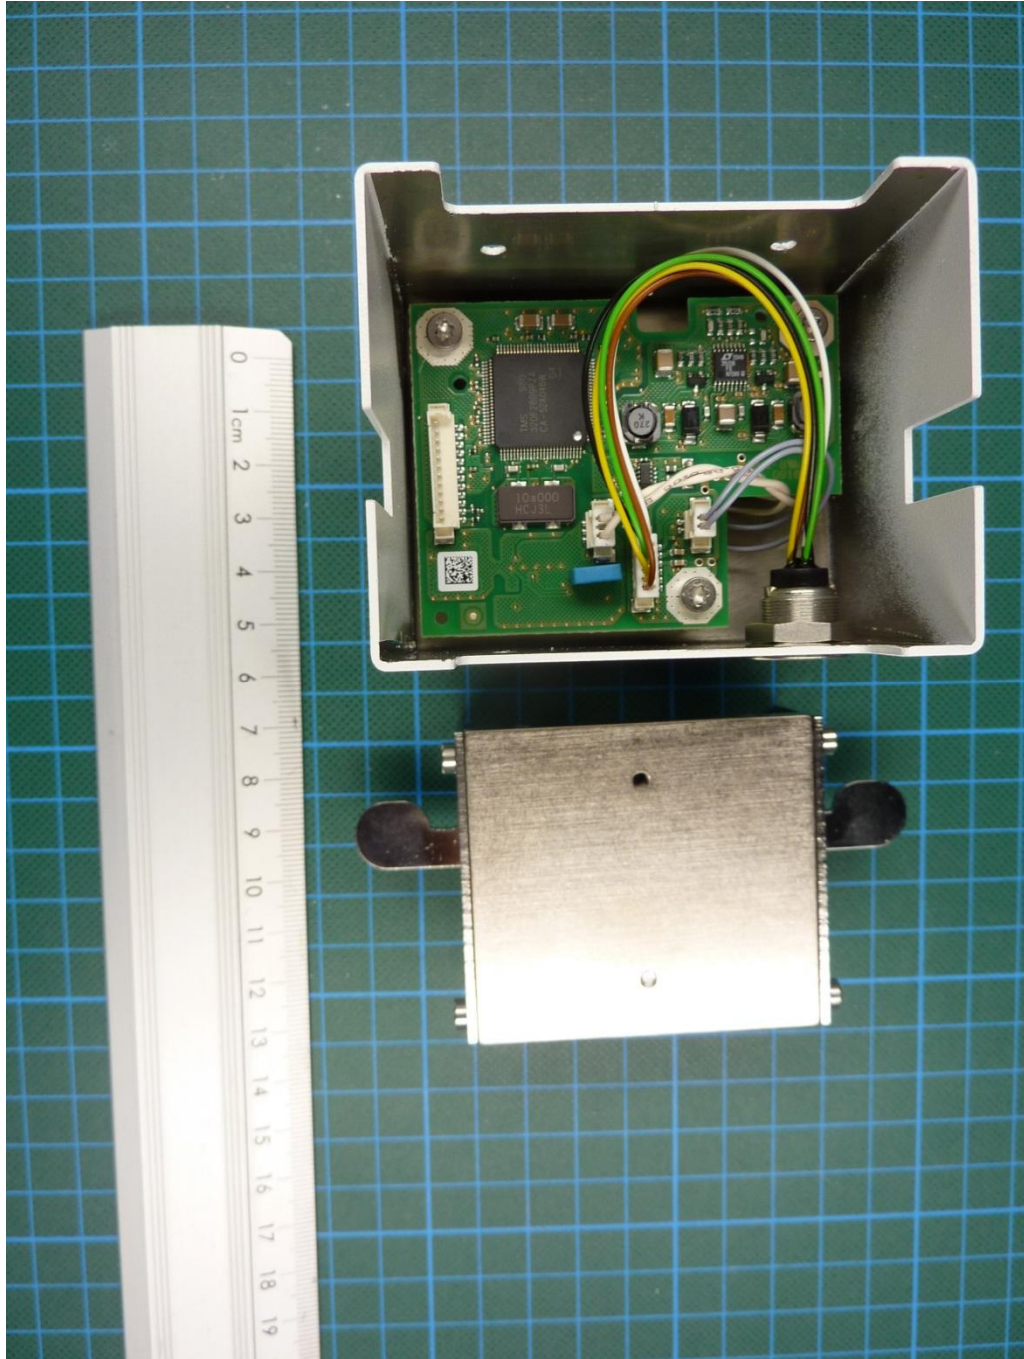

Annex C Internal photographs

161006\_14.jpg: QLX45 Liquid Dosing Module, internal view, rear cover removed

Annex C Internal photographs

161006\_16.jpg: QLX45 Liquid Dosing Module, internal view, PCB removed

Annex C Internal photographs

161006\_18.jpg: QLX45 Liquid Dosing Module, PCB, top view

161006\_17.jpg: QLX45 Liquid Dosing Module, PCB, bottom view

161006\_19.jpg: QLX45 Liquid Dosing Module, antenna