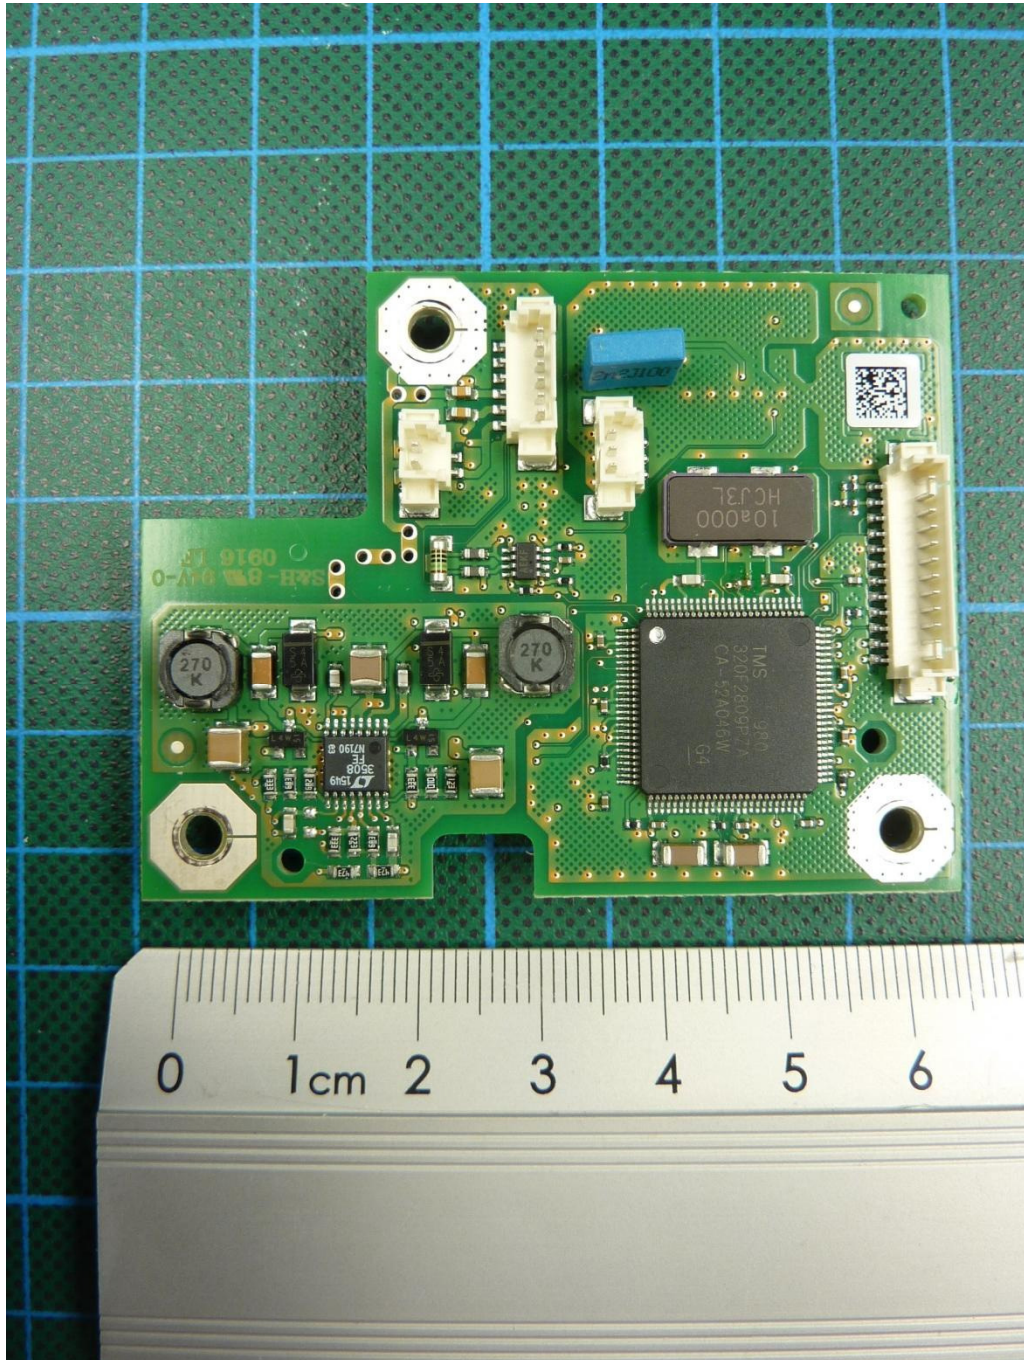

Annex C Internal photographs

161006\_14.jpg: QLX45 Liquid Dosing Module, internal view, rear cover removed

Annex C Internal photographs

161006\_16.jpg: QLX45 Liquid Dosing Module, internal view, PCB removed

Annex C Internal photographs

161006\_18.jpg: QLX45 Liquid Dosing Module, PCB, top view

161006\_17.jpg: QLX45 Liquid Dosing Module, PCB, bottom view

161006\_19.jpg: QLX45 Liquid Dosing Module, antenna