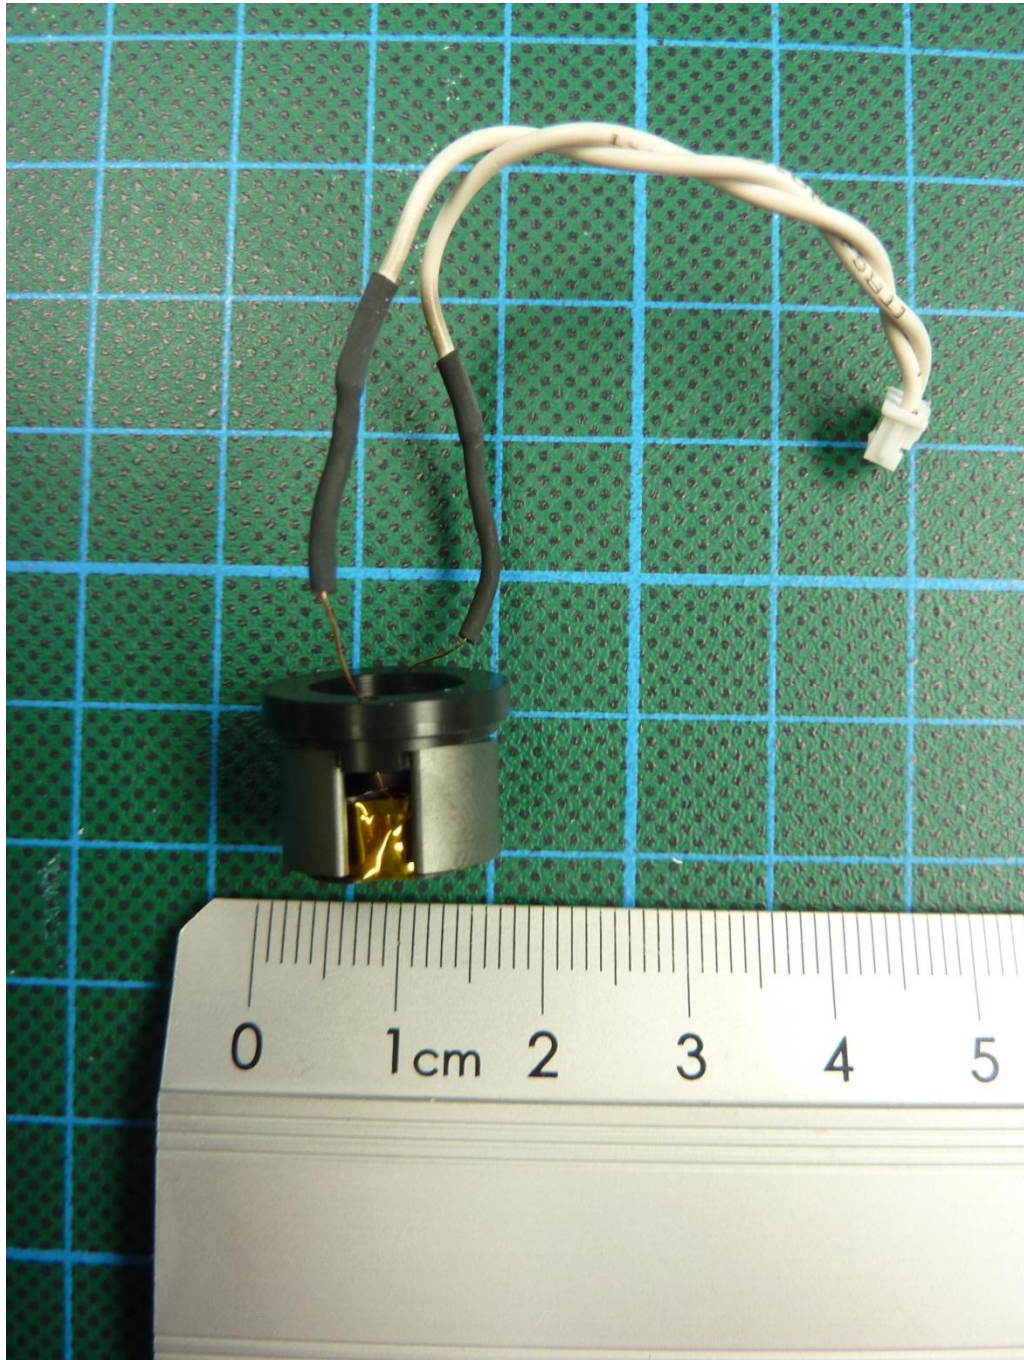

Annex C Internal photographs

161006\_14.jpg: QLX45 Liquid Dosing Module, internal view, rear cover removed

Annex C Internal photographs

161006\_16.jpg: QLX45 Liquid Dosing Module, internal view, PCB removed

Annex C Internal photographs

161006\_18.jpg: QLX45 Liquid Dosing Module, PCB, top view

161006\_17.jpg: QLX45 Liquid Dosing Module, PCB, bottom view

161006\_19.jpg: QLX45 Liquid Dosing Module, antenna