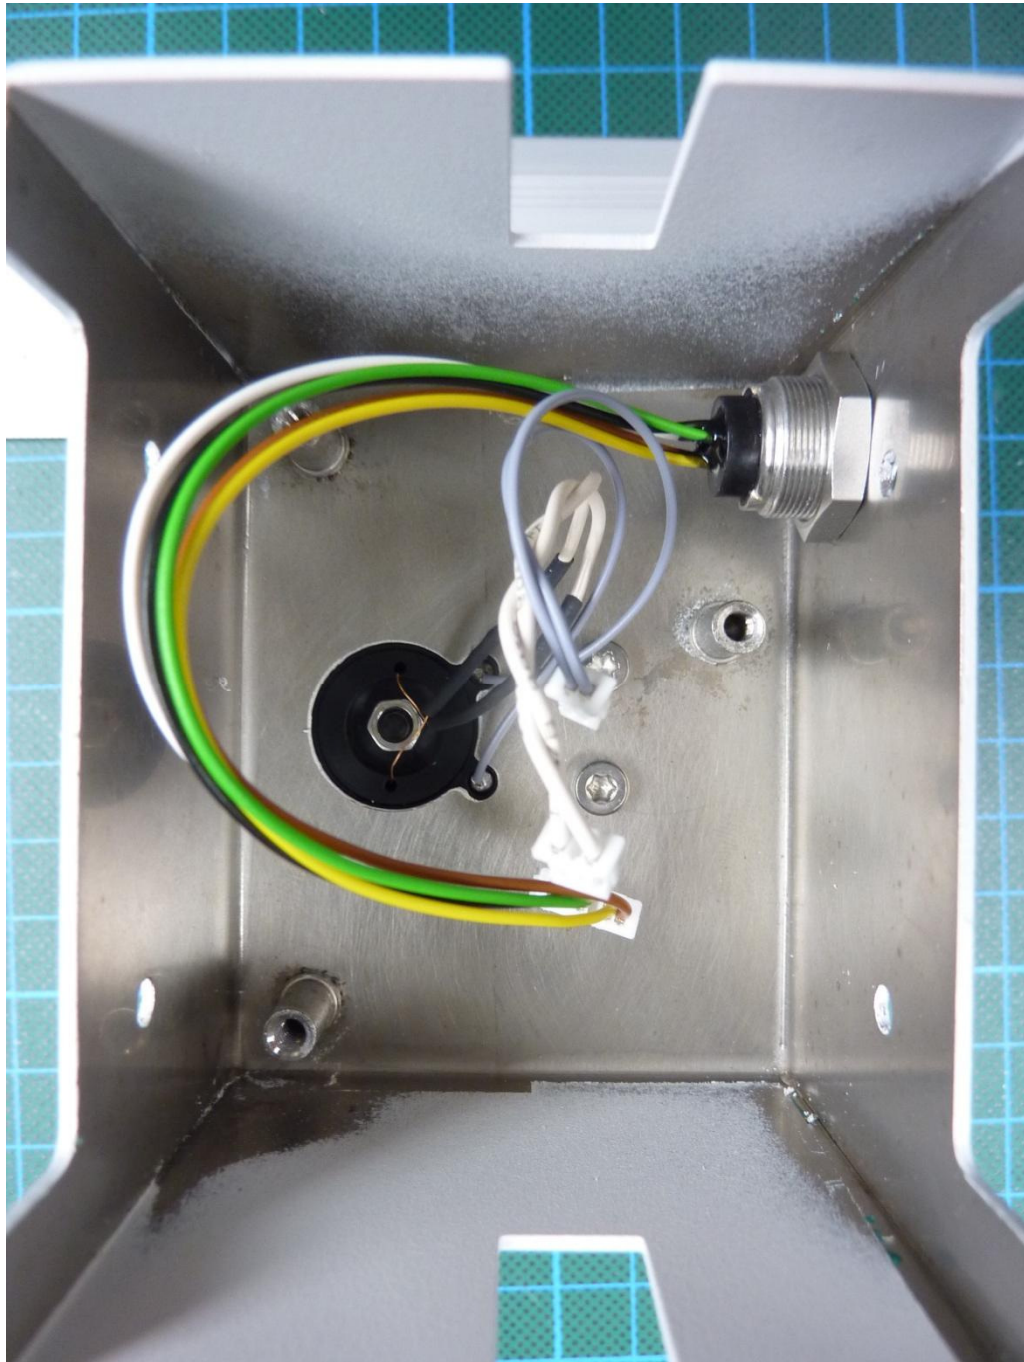

Annex C Internal photographs

161006\_14.jpg: QLX45 Liquid Dosing Module, internal view, rear cover removed

Annex C Internal photographs

161006\_16.jpg: QLX45 Liquid Dosing Module, internal view, PCB removed

Annex C Internal photographs

161006\_18.jpg: QLX45 Liquid Dosing Module, PCB, top view

161006\_17.jpg: QLX45 Liquid Dosing Module, PCB, bottom view

161006\_19.jpg: QLX45 Liquid Dosing Module, antenna