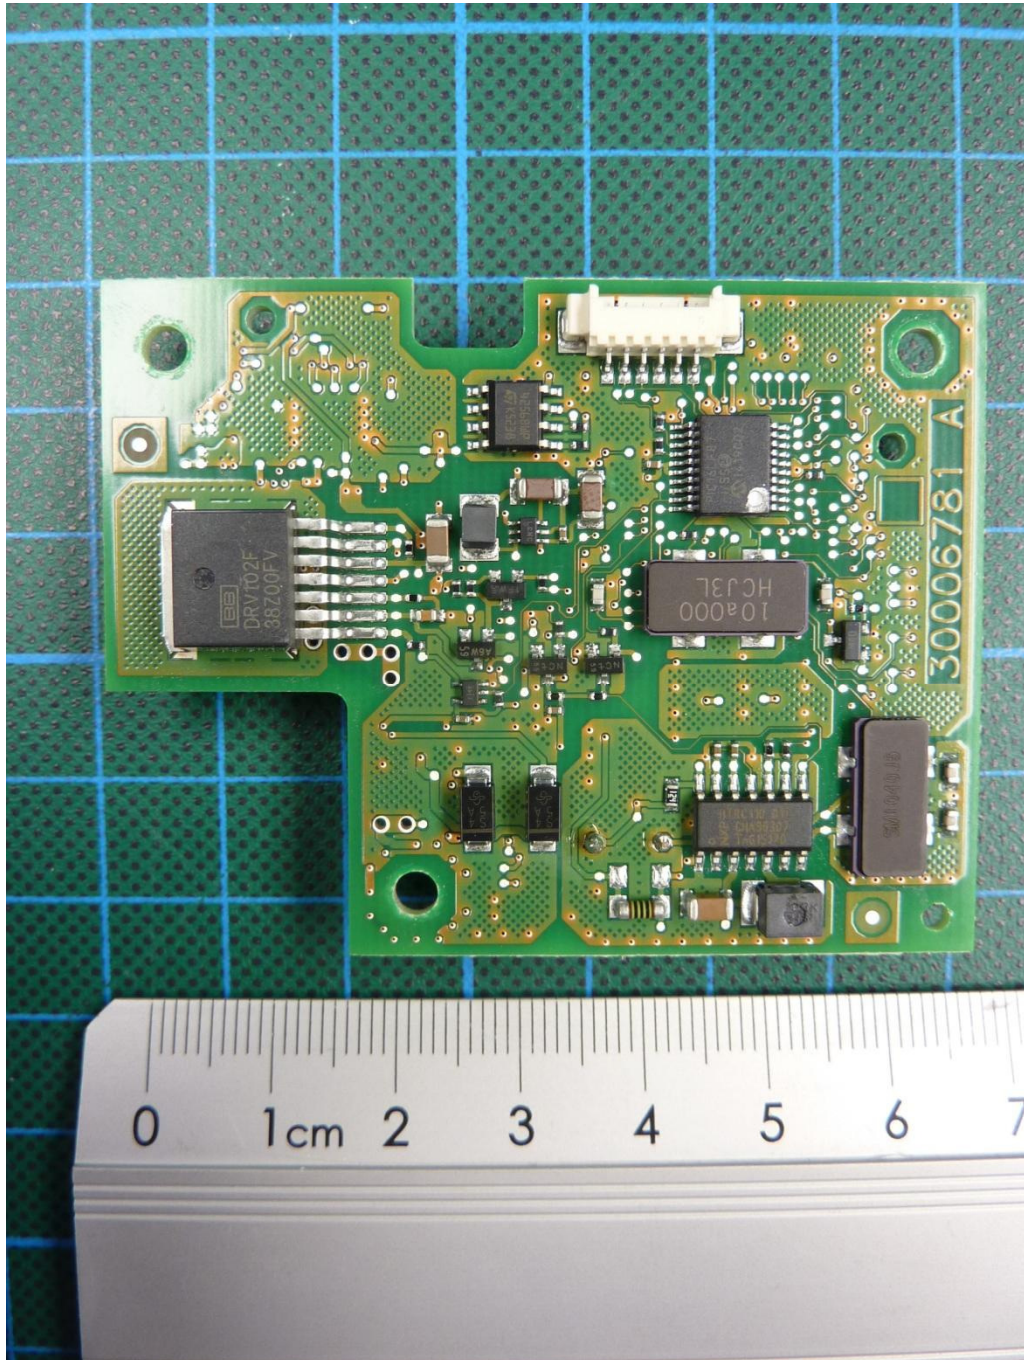

Annex C Internal photographs

161006\_14.jpg: QLX45 Liquid Dosing Module, internal view, rear cover removed

Annex C Internal photographs

161006\_16.jpg: QLX45 Liquid Dosing Module, internal view, PCB removed

Annex C Internal photographs

161006\_18.jpg: QLX45 Liquid Dosing Module, PCB, top view

161006\_17.jpg: QLX45 Liquid Dosing Module, PCB, bottom view

161006\_19.jpg: QLX45 Liquid Dosing Module, antenna