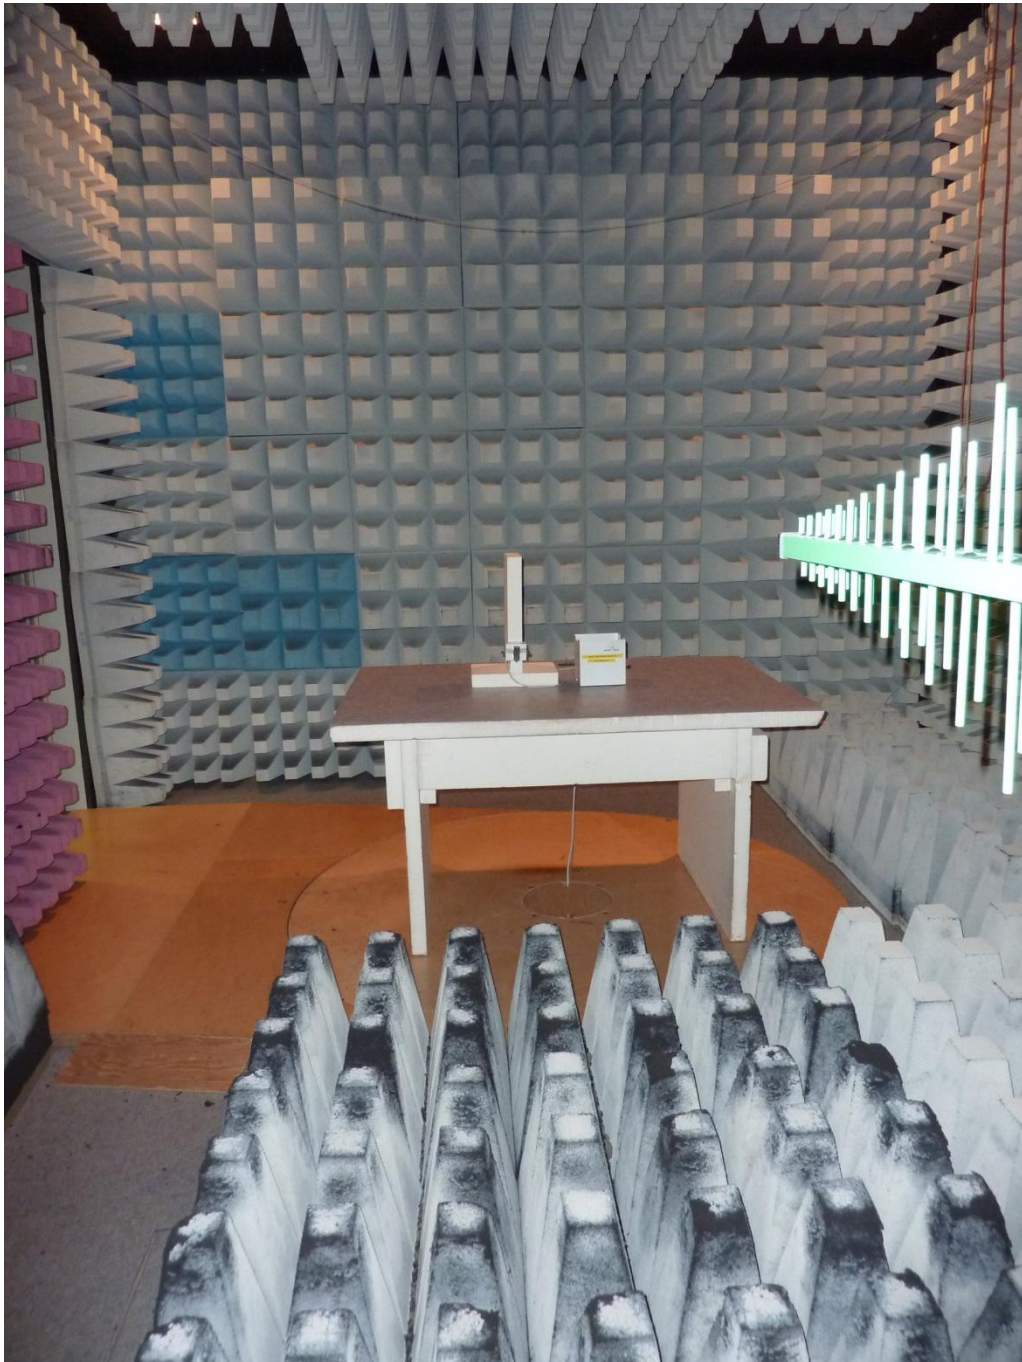

Annex A Test setup photographs

161006\_1a.jpg: QLX45 Liquid Dosing Module, test setup fully anechoic chamber

Annex A Test setup photographs

161006\_1b.jpg: QLX45 Liquid Dosing Module, test setup fully anechoic chamber

Annex A Test setup photographs

161006\_1c.jpg: QLX45 Liquid Dosing Module, test setup fully anechoic chamber

Annex A Test setup photographs

161006\_1d.jpg: QLX45 Liquid Dosing Module, test setup fully anechoic chamber