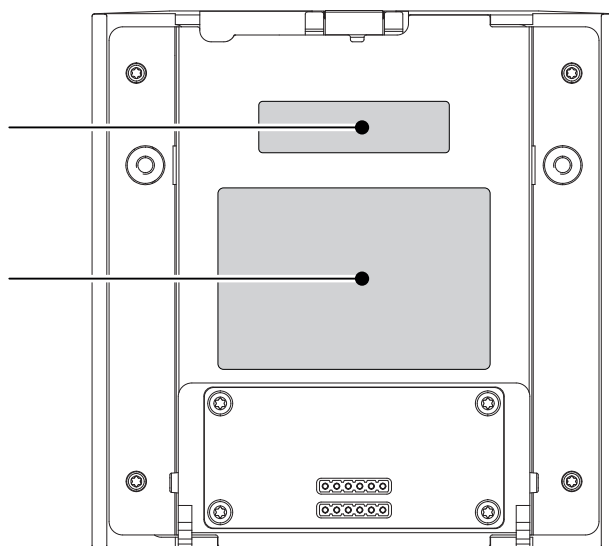

Code Number	Description
LA several	TypeDataLabel
LJ 0008_...	Warning (FCC / ICES...)

Label categories

Code Label sets

LA	Type Data labels
LB	Legal for Trade labels
LC	Combilabels
LD	Auxiliary Type Data labels
LE	Auxiliary Legal for Trade labels
LF	Service labels
LG	Max-Min labels
LH	Indication labels
LJ	Warning labels
LK	Customer labels
LL	Patent labels
LM	Power Supply Type labels
LN	Special labels
LP	Type labels (Special devices)

Warning label LJ.....

Type data label LA.....

Created	24.01.19	D. Frauenknecht	Manufacturer-Code	Compliance&Approvals	A4
Modified	30.08.19	M. Born	\\ch02sf00\Share\Groups\Laserschilder\Formulare\MakeUp\Z\Standort Schilder.....		

Mettler-Toledo GmbH
LabTec
8606 Greifensee

All rights on this document and its supplements are reserved. The receiver of this document accepts these rights and will not pass the documents to third parties without our primarily obtained written authorization, or use them for other than intended purposes.

Reference QLX3...

Position of Labels QLX3 liquid module

30498962 B

Replacement for

Replaced by

Page 1 of 1

METTLER TOLEDO