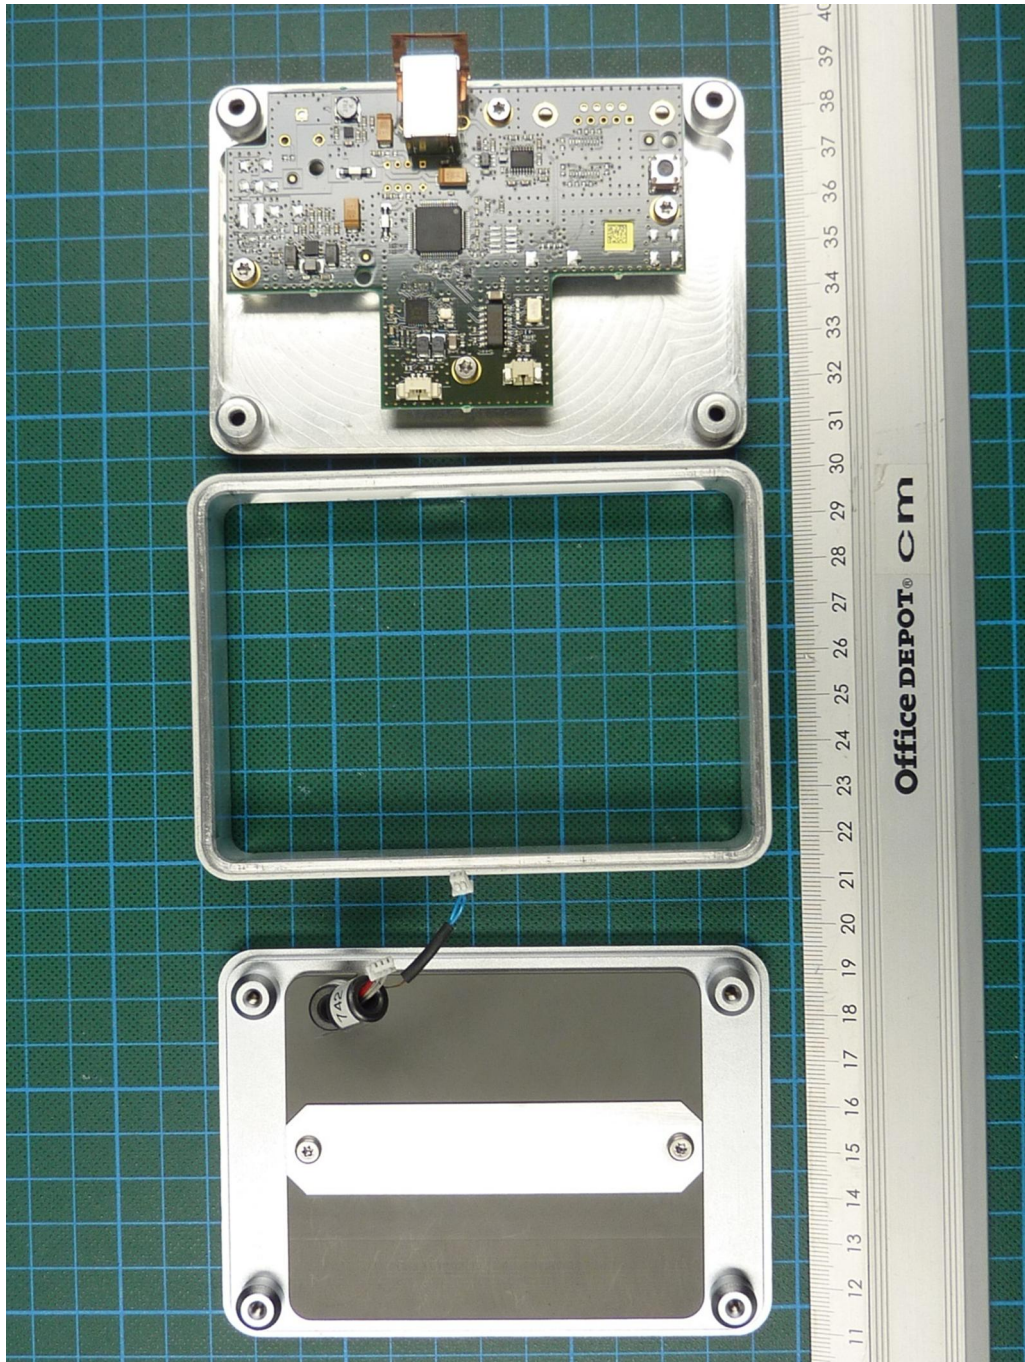

Annex C Internal photographs

172414_q.jpg: EasyScan USB, internal view 1 (housing opened)

Annex C Internal photographs

172414_r.jpg: EasyScan USB, internal view 2 (housing disassembled)

Annex C Internal photographs

172414_k.jpg: EasyScan USB, internal view 4 (antenna fixing inside housing top cover)

Annex C Internal photographs

172414_j.jpg: EasyScan USB, PCB, antennas inside antenna fixing (housing top cover removed)

Annex C Internal photographs

172414_i.jpg: EasyScan USB, internal view 3 (antenna fixing removed)

Annex C Internal photographs

172414_n.jpg: EasyScan USB, PCB, 125 kHz antenna

Annex C Internal photographs

172414_p.jpg: EasyScan USB, 13.56 MHz antenna, top view

Annex C Internal photographs

172414_o.jpg: EasyScan USB, 13.56 MHz antenna, bottom view

Annex C Internal photographs

172414_I.jpg: EasyScan USB, PCB, top view