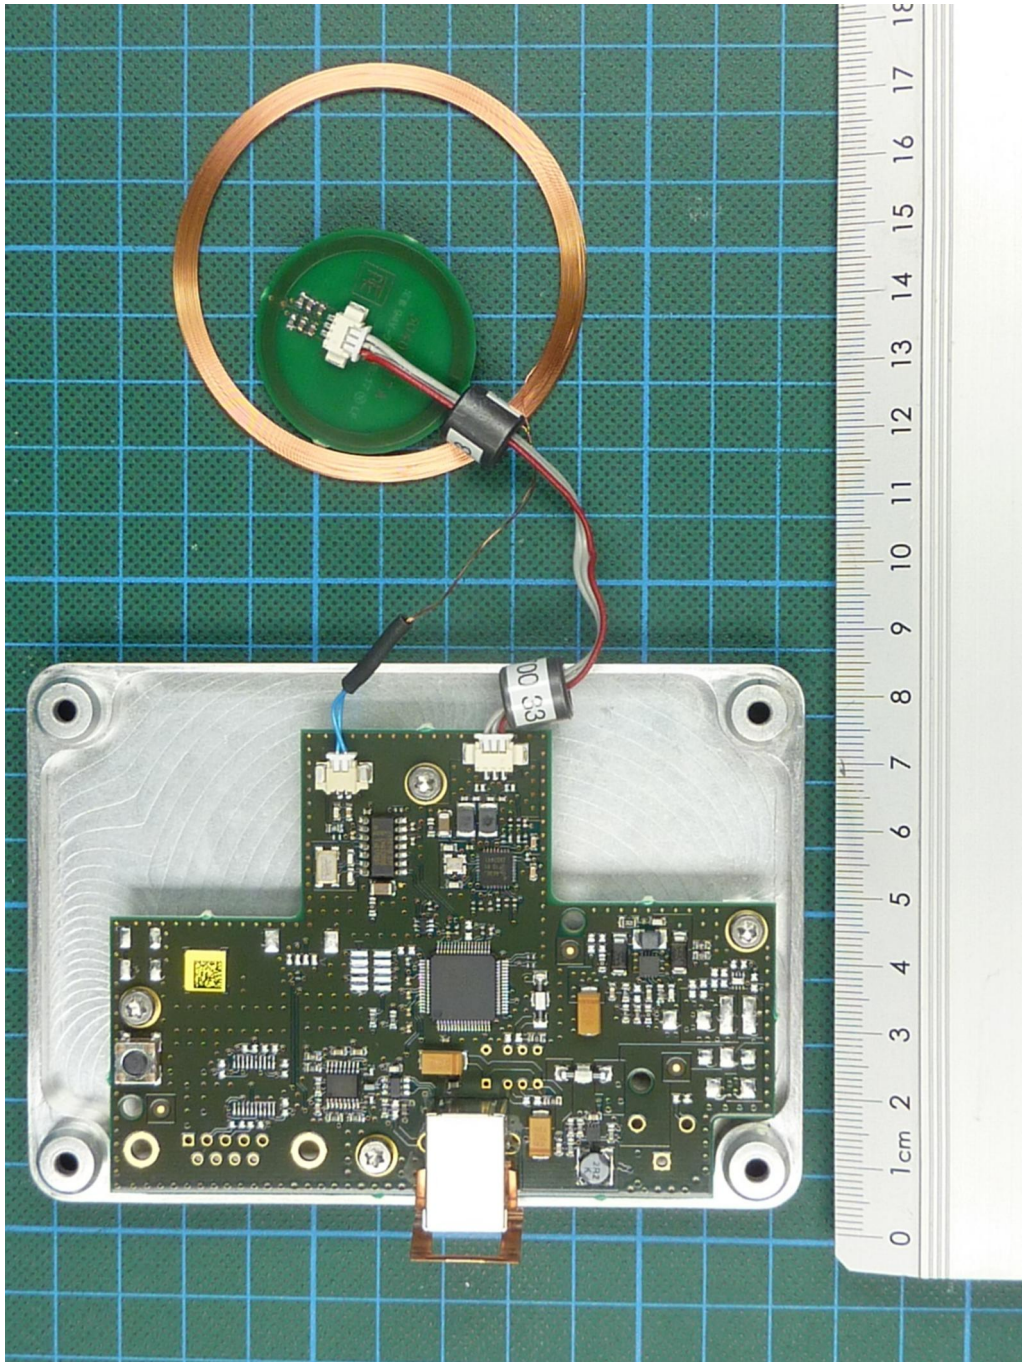

Annex C Internal photographs

172414_q.jpg: EasyScan USB, internal view 1 (housing opened)

Annex C Internal photographs

172414_r.jpg: EasyScan USB, internal view 2 (housing disassembled)

Annex C Internal photographs

172414_k.jpg: EasyScan USB, internal view 4 (antenna fixing inside housing top cover)

Annex C Internal photographs

172414_j.jpg: EasyScan USB, PCB, antennas inside antenna fixing (housing top cover removed)

Annex C Internal photographs

172414_i.jpg: EasyScan USB, internal view 3 (antenna fixing removed)

Annex C Internal photographs

172414_n.jpg: EasyScan USB, PCB, 125 kHz antenna

Annex C Internal photographs

172414_p.jpg: EasyScan USB, 13.56 MHz antenna, top view

Annex C Internal photographs

172414_o.jpg: EasyScan USB, 13.56 MHz antenna, bottom view

Annex C Internal photographs

172414_I.jpg: EasyScan USB, PCB, top view