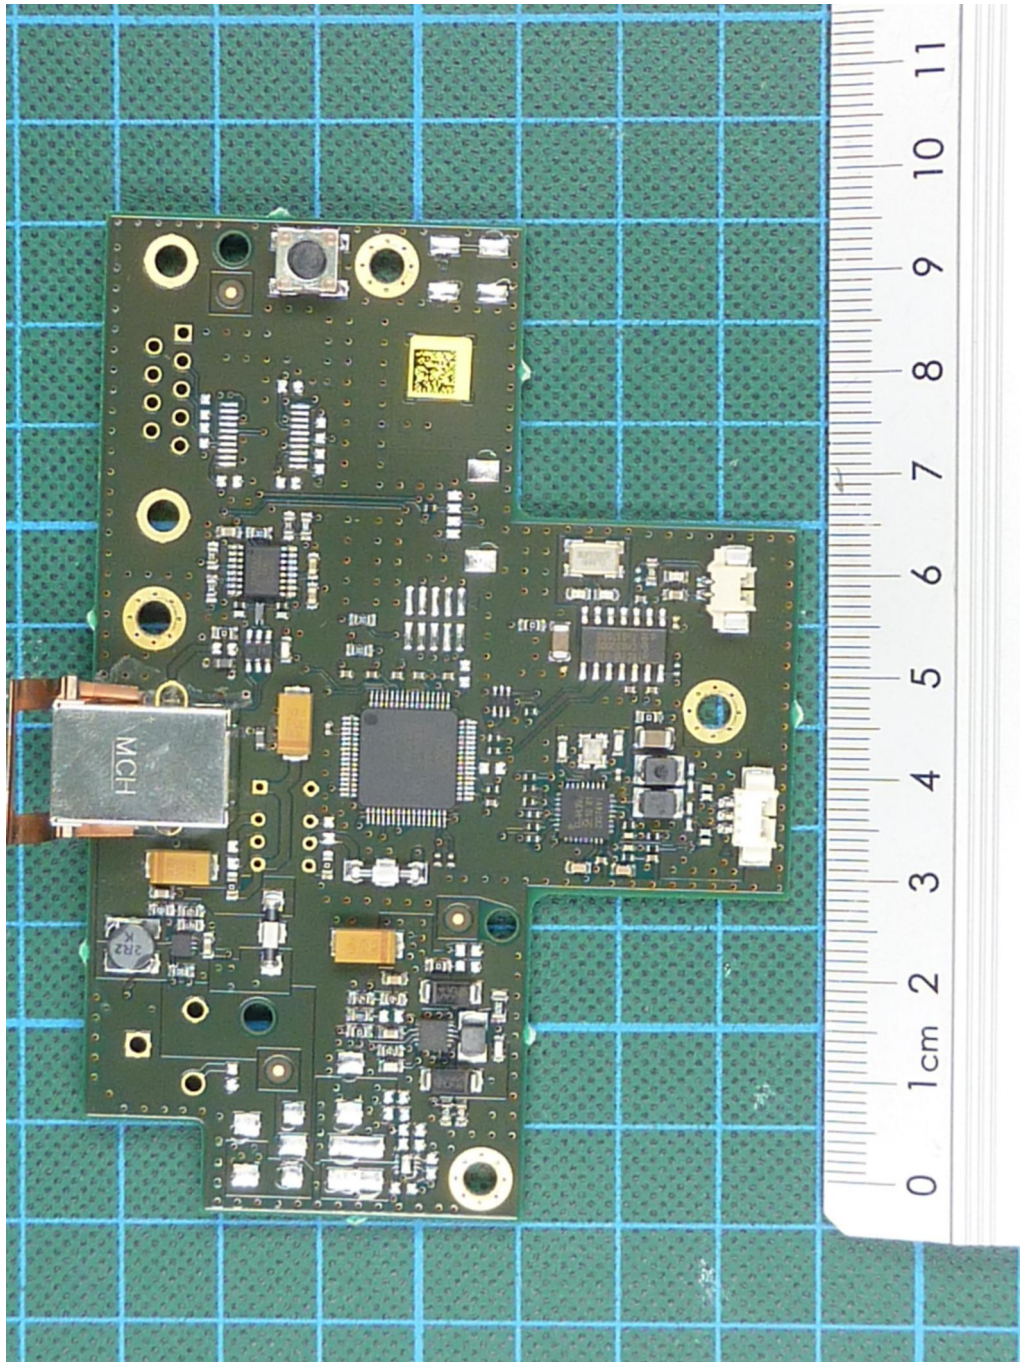

172414_k.jpg: EasyScan USB, internal view 4 (antenna fixing inside housing top cover)

Annex C Internal photographs

172414_j.jpg: EasyScan USB, PCB, antennas inside antenna fixing (housing top cover removed)

Annex C Internal photographs

172414_i.jpg: EasyScan USB, internal view 3 (antenna fixing removed)

Annex C Internal photographs

172414_n.jpg: EasyScan USB, PCB, 125 kHz antenna

Annex C Internal photographs

172414_p.jpg: EasyScan USB, 13.56 MHz antenna, top view

Annex C Internal photographs

172414_o.jpg: EasyScan USB, 13.56 MHz antenna, bottom view

Annex C Internal photographs

172414_I.jpg: EasyScan USB, PCB, top view

Annex C Internal photographs

172414_m.jpg: EasyScan USB, PCB, bottom view