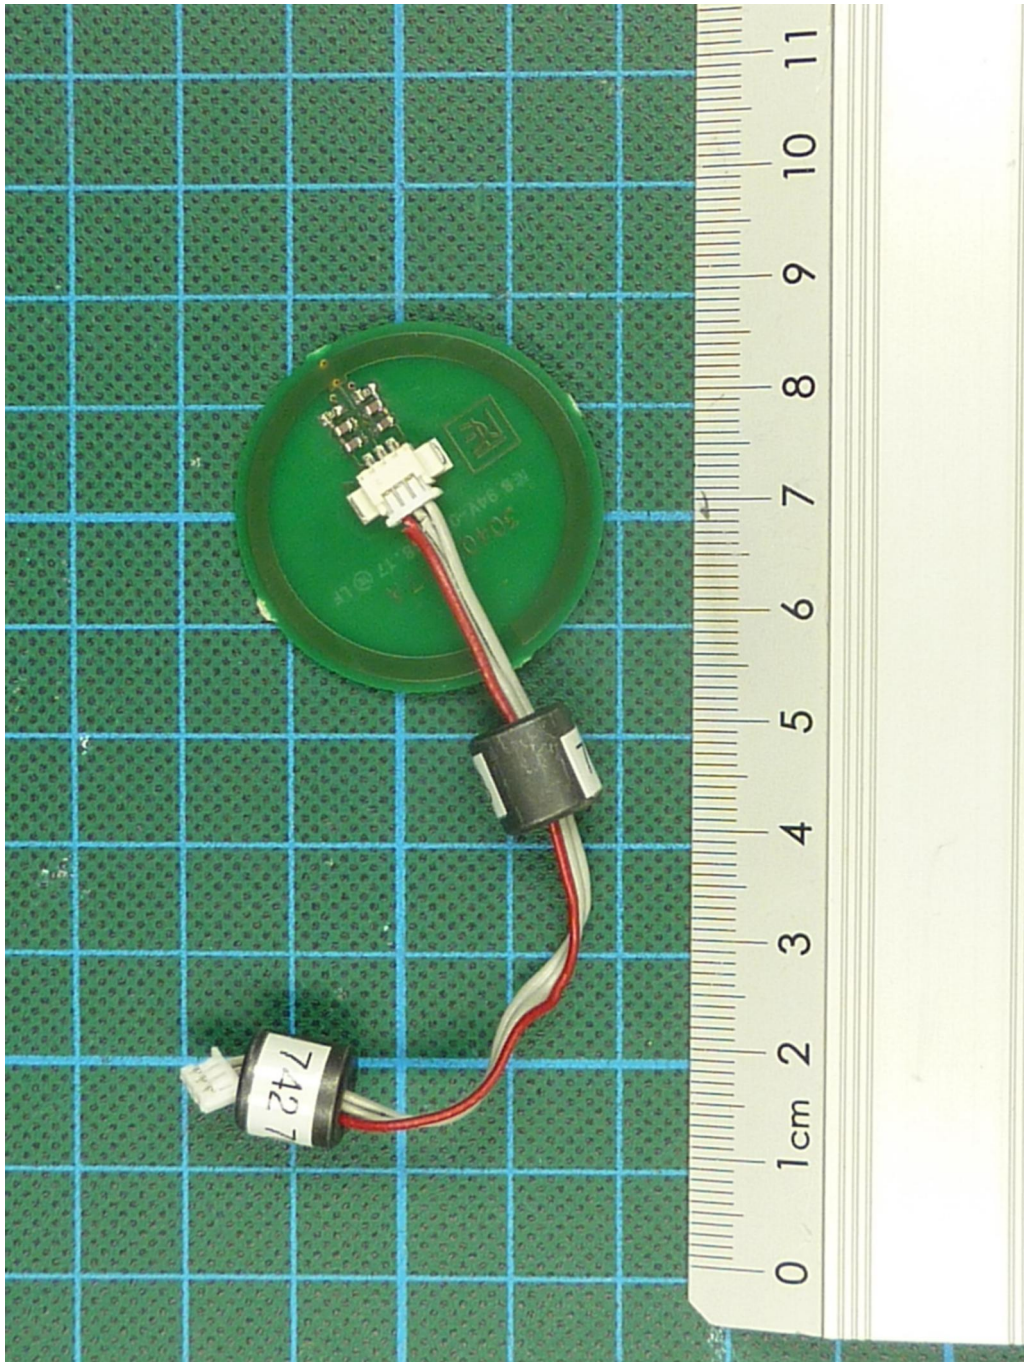

172414_k.jpg: EasyScan USB, internal view 4 (antenna fixing inside housing top cover)

Annex C Internal photographs

172414_j.jpg: EasyScan USB, PCB, antennas inside antenna fixing (housing top cover removed)

Annex C Internal photographs

172414_i.jpg: EasyScan USB, internal view 3 (antenna fixing removed)

Annex C Internal photographs

172414_n.jpg: EasyScan USB, PCB, 125 kHz antenna

Annex C Internal photographs

172414_p.jpg: EasyScan USB, 13.56 MHz antenna, top view

Annex C Internal photographs

172414_o.jpg: EasyScan USB, 13.56 MHz antenna, bottom view

Annex C Internal photographs

172414_I.jpg: EasyScan USB, PCB, top view

Annex C Internal photographs

172414_m.jpg: EasyScan USB, PCB, bottom view