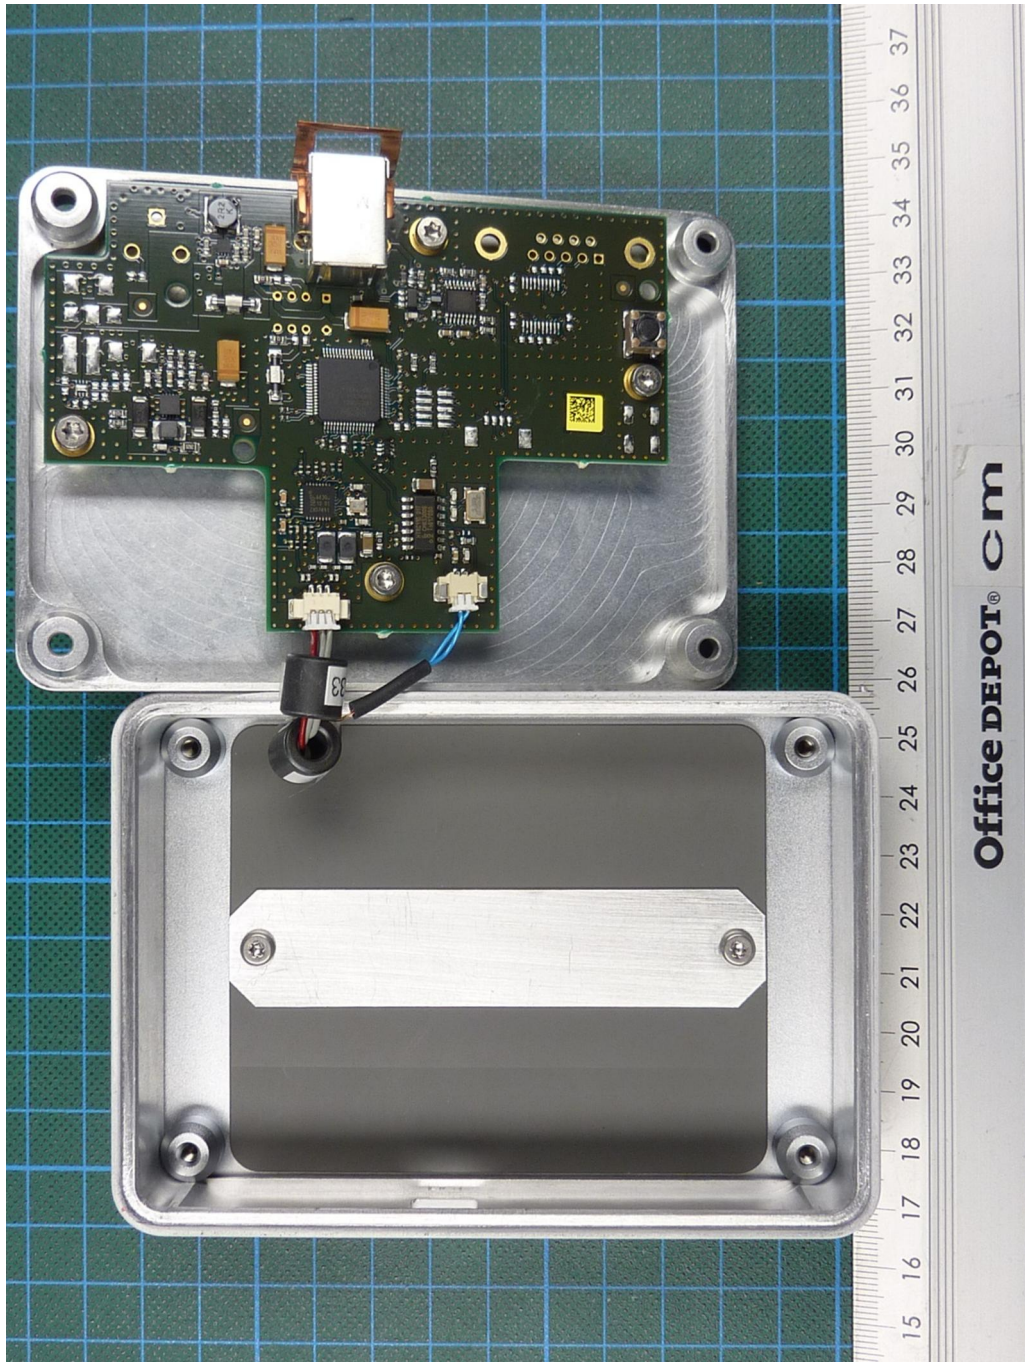

Annex C Internal photographs

172414_q.jpg: EasyScan USB, internal view 1 (housing opened)

Annex C Internal photographs

172414_r.jpg: EasyScan USB, internal view 2 (housing disassembled)

Annex C Internal photographs

172414_k.jpg: EasyScan USB, internal view 4 (antenna fixing inside housing top cover)

Annex C Internal photographs

172414_j.jpg: EasyScan USB, PCB, antennas inside antenna fixing (housing top cover removed)

Annex C Internal photographs

172414_i.jpg: EasyScan USB, internal view 3 (antenna fixing removed)

Annex C Internal photographs

172414_n.jpg: EasyScan USB, PCB, 125 kHz antenna

Annex C Internal photographs

172414_p.jpg: EasyScan USB, 13.56 MHz antenna, top view

Annex C Internal photographs

172414_o.jpg: EasyScan USB, 13.56 MHz antenna, bottom view

Annex C Internal photographs

172414_I.jpg: EasyScan USB, PCB, top view