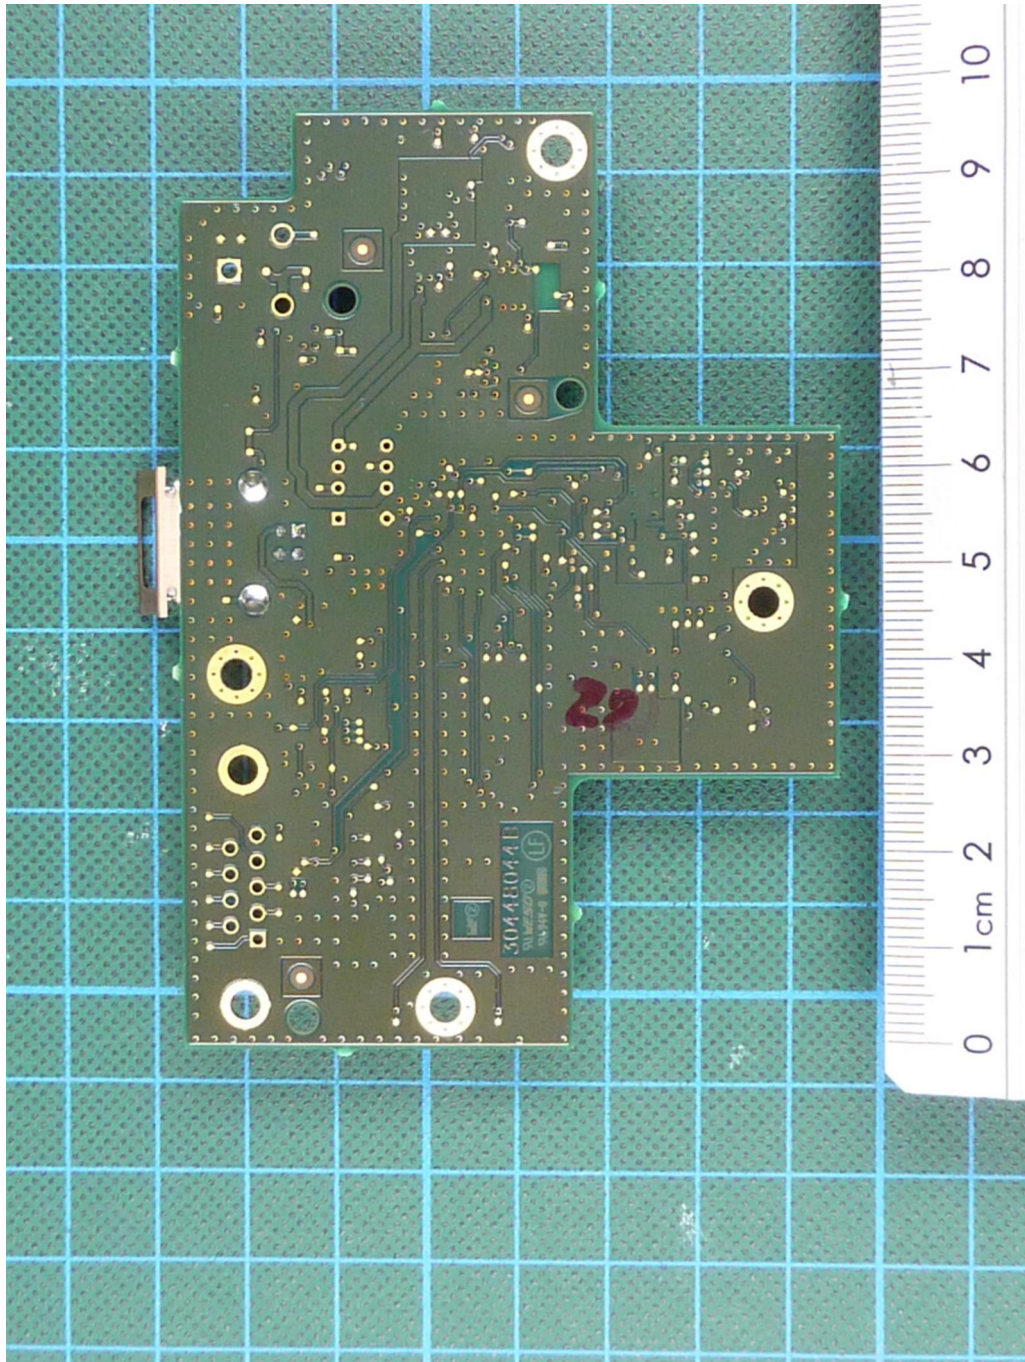

172414_k.jpg: EasyScan USB, internal view 4 (antenna fixing inside housing top cover)

Annex C Internal photographs

172414_j.jpg: EasyScan USB, PCB, antennas inside antenna fixing (housing top cover removed)

Annex C Internal photographs

172414_i.jpg: EasyScan USB, internal view 3 (antenna fixing removed)

Annex C Internal photographs

172414_n.jpg: EasyScan USB, PCB, 125 kHz antenna

Annex C Internal photographs

172414_p.jpg: EasyScan USB, 13.56 MHz antenna, top view

Annex C Internal photographs

172414_o.jpg: EasyScan USB, 13.56 MHz antenna, bottom view

Annex C Internal photographs

172414_I.jpg: EasyScan USB, PCB, top view

Annex C Internal photographs

172414_m.jpg: EasyScan USB, PCB, bottom view