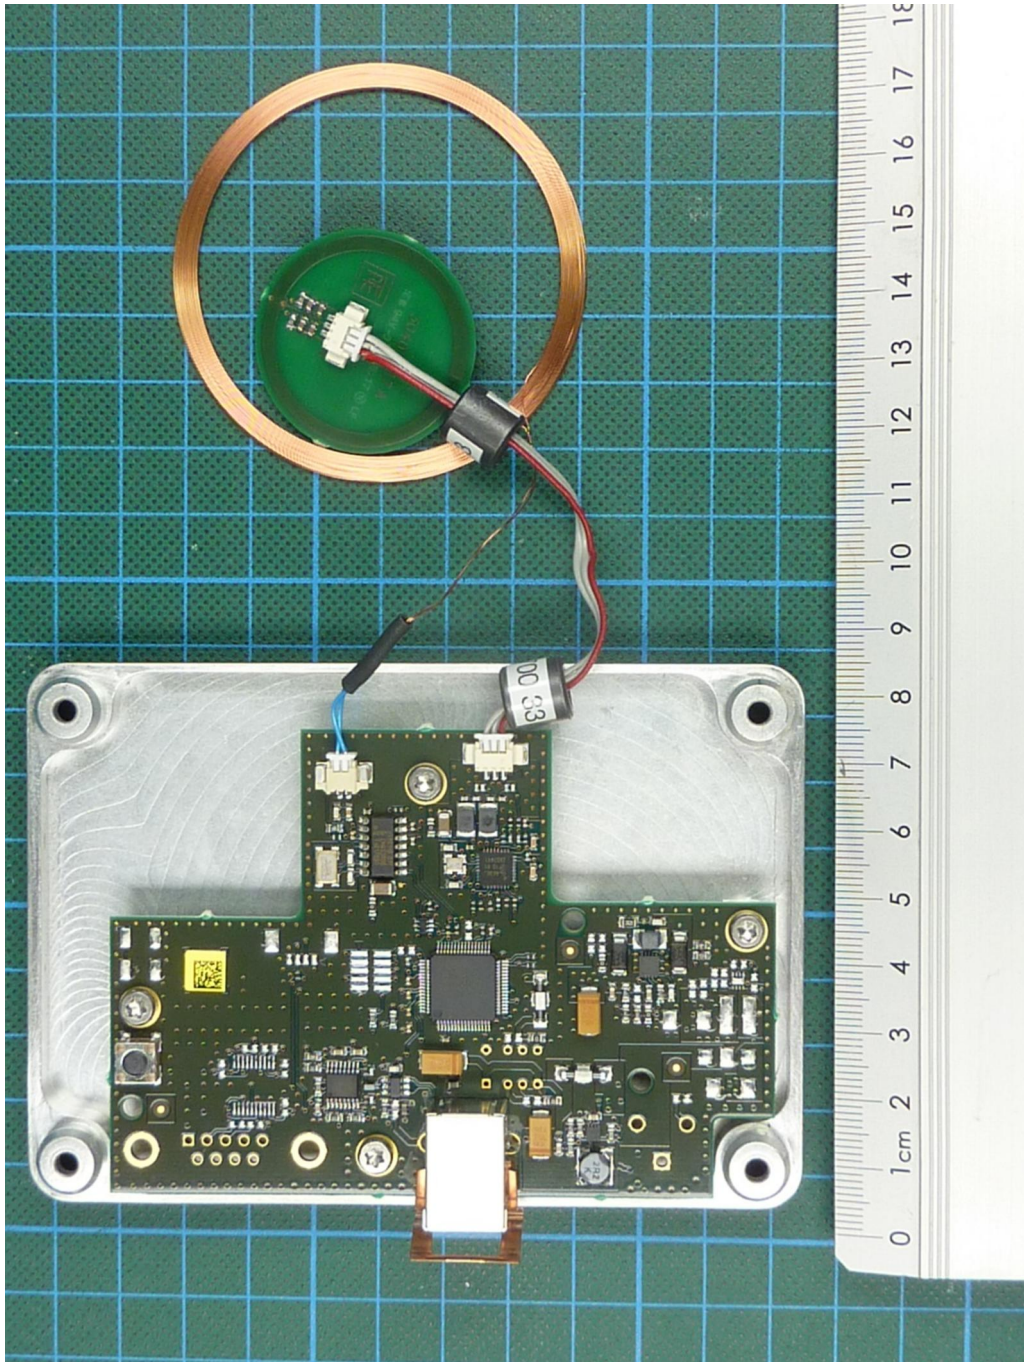

**Annex C Internal photographs**

172414\_q.jpg: EasyScan USB, internal view 1 (housing opened)

**Annex C Internal photographs**

172414\_r.jpg: EasyScan USB, internal view 2 (housing disassembled)

**Annex C Internal photographs**

172414\_k.jpg: EasyScan USB, internal view 4 (antenna fixing inside housing top cover)

**Annex C Internal photographs**

172414\_j.jpg: EasyScan USB, PCB, antennas inside antenna fixing (housing top cover removed)

**Annex C Internal photographs**

172414\_i.jpg: EasyScan USB, internal view 3 (antenna fixing removed)

**Annex C Internal photographs**

172414\_n.jpg: EasyScan USB, PCB, 125 kHz antenna

**Annex C Internal photographs**

172414\_p.jpg: EasyScan USB, 13.56 MHz antenna, top view

**Annex C Internal photographs**

172414\_o.jpg: EasyScan USB, 13.56 MHz antenna, bottom view

**Annex C Internal photographs**

172414\_I.jpg: EasyScan USB, PCB, top view