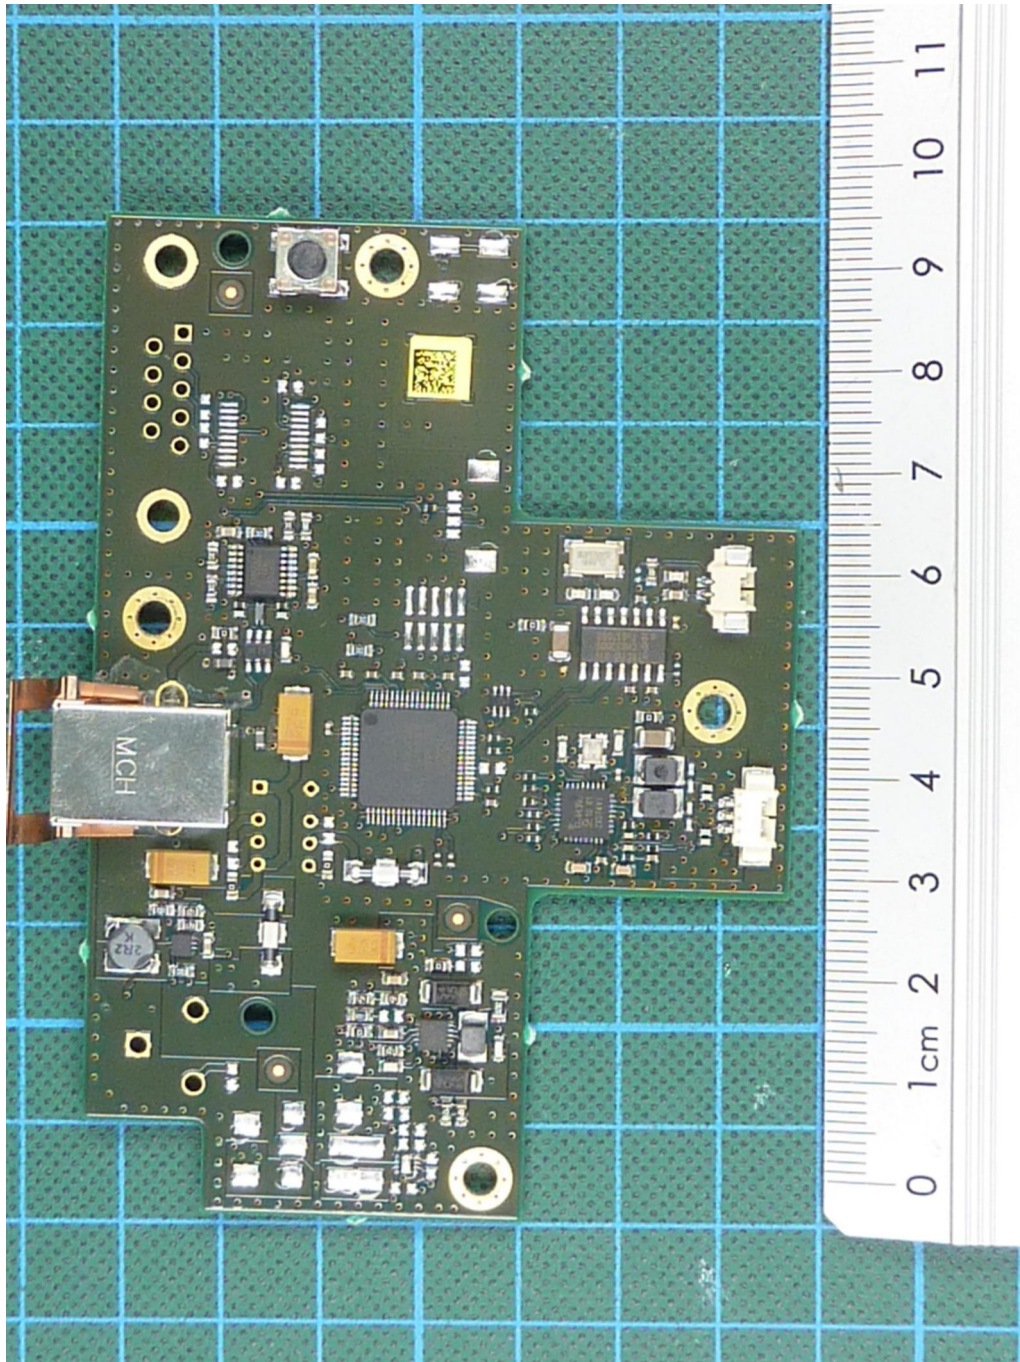

172414\_k.jpg: EasyScan USB, internal view 4 (antenna fixing inside housing top cover)

**Annex C Internal photographs**

172414\_j.jpg: EasyScan USB, PCB, antennas inside antenna fixing (housing top cover removed)

**Annex C Internal photographs**

172414\_i.jpg: EasyScan USB, internal view 3 (antenna fixing removed)

**Annex C Internal photographs**

172414\_n.jpg: EasyScan USB, PCB, 125 kHz antenna

**Annex C Internal photographs**

172414\_p.jpg: EasyScan USB, 13.56 MHz antenna, top view

**Annex C Internal photographs**

172414\_o.jpg: EasyScan USB, 13.56 MHz antenna, bottom view

**Annex C Internal photographs**

172414\_I.jpg: EasyScan USB, PCB, top view

**Annex C Internal photographs**

172414\_m.jpg: EasyScan USB, PCB, bottom view