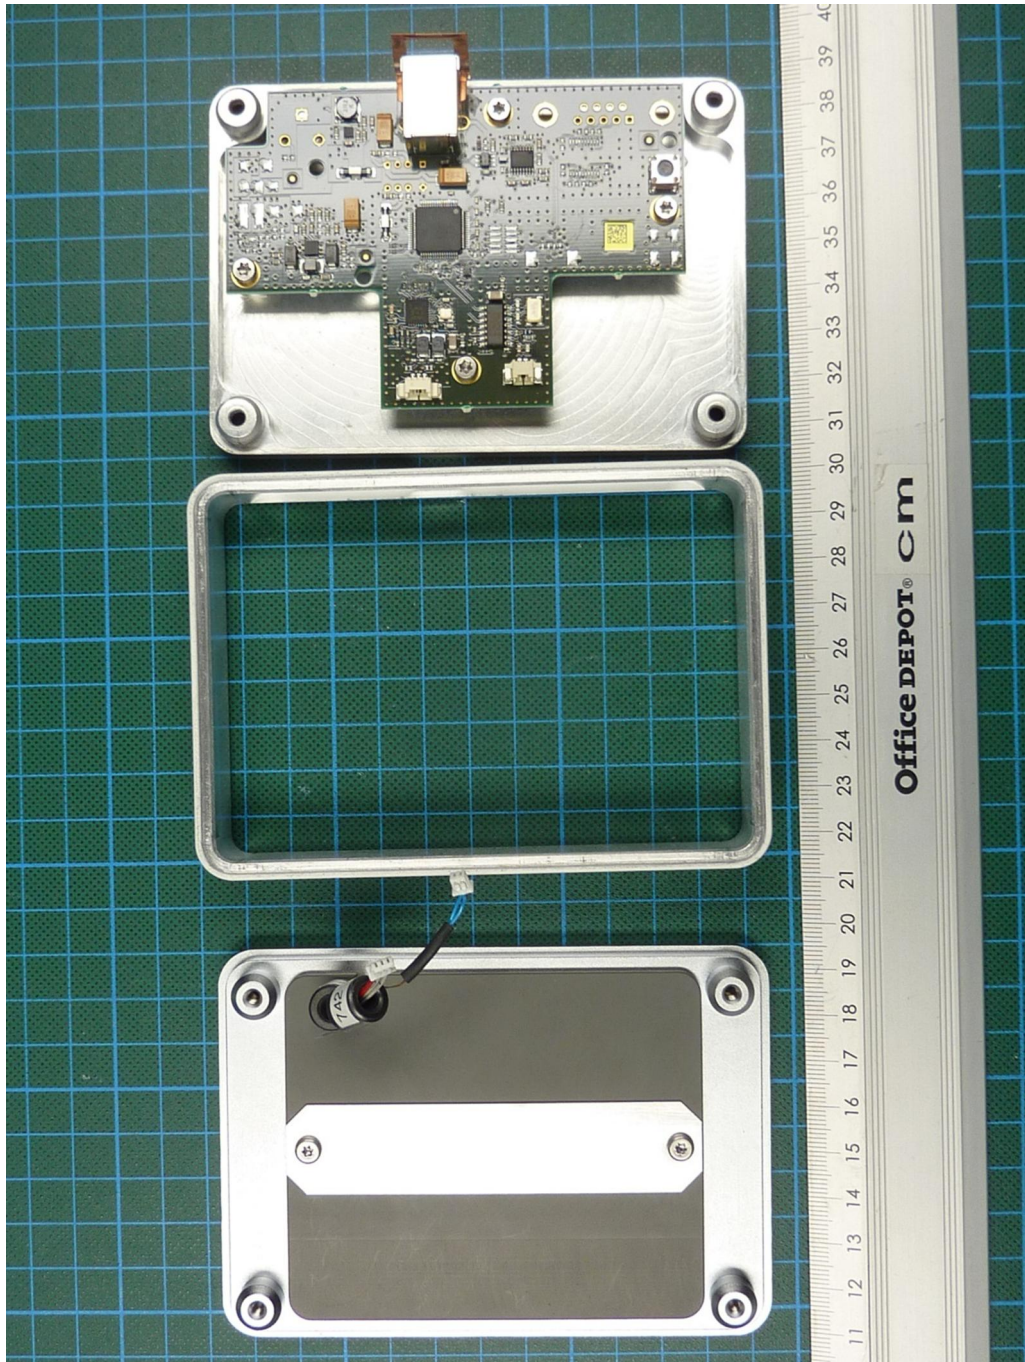

**Annex C Internal photographs**

172414\_q.jpg: EasyScan USB, internal view 1 (housing opened)

**Annex C Internal photographs**

172414\_r.jpg: EasyScan USB, internal view 2 (housing disassembled)

**Annex C Internal photographs**

172414\_k.jpg: EasyScan USB, internal view 4 (antenna fixing inside housing top cover)

**Annex C Internal photographs**

172414\_j.jpg: EasyScan USB, PCB, antennas inside antenna fixing (housing top cover removed)

**Annex C Internal photographs**

172414\_i.jpg: EasyScan USB, internal view 3 (antenna fixing removed)

**Annex C Internal photographs**

172414\_n.jpg: EasyScan USB, PCB, 125 kHz antenna

**Annex C Internal photographs**

**Annex C Internal photographs**

172414\_m.jpg: EasyScan USB, PCB, bottom view