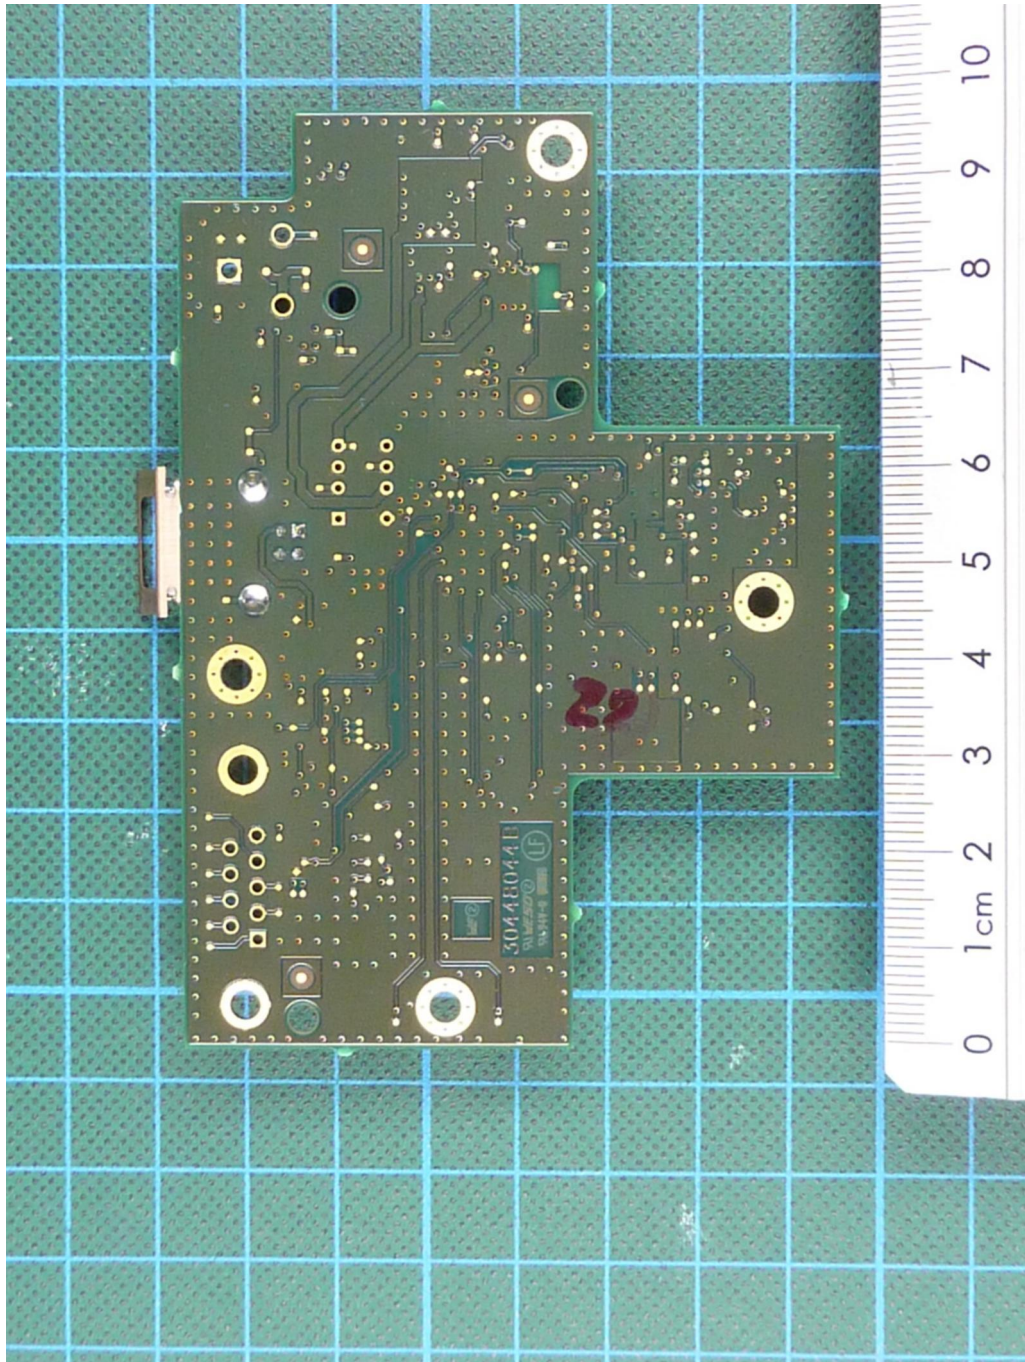

172414\_k.jpg: EasyScan USB, internal view 4 (antenna fixing inside housing top cover)

**Annex C Internal photographs**

172414\_j.jpg: EasyScan USB, PCB, antennas inside antenna fixing (housing top cover removed)

**Annex C Internal photographs**

172414\_i.jpg: EasyScan USB, internal view 3 (antenna fixing removed)

**Annex C Internal photographs**

172414\_n.jpg: EasyScan USB, PCB, 125 kHz antenna

**Annex C Internal photographs**

172414\_p.jpg: EasyScan USB, 13.56 MHz antenna, top view

**Annex C Internal photographs**

172414\_o.jpg: EasyScan USB, 13.56 MHz antenna, bottom view

**Annex C Internal photographs**

172414\_I.jpg: EasyScan USB, PCB, top view

**Annex C Internal photographs**

172414\_m.jpg: EasyScan USB, PCB, bottom view