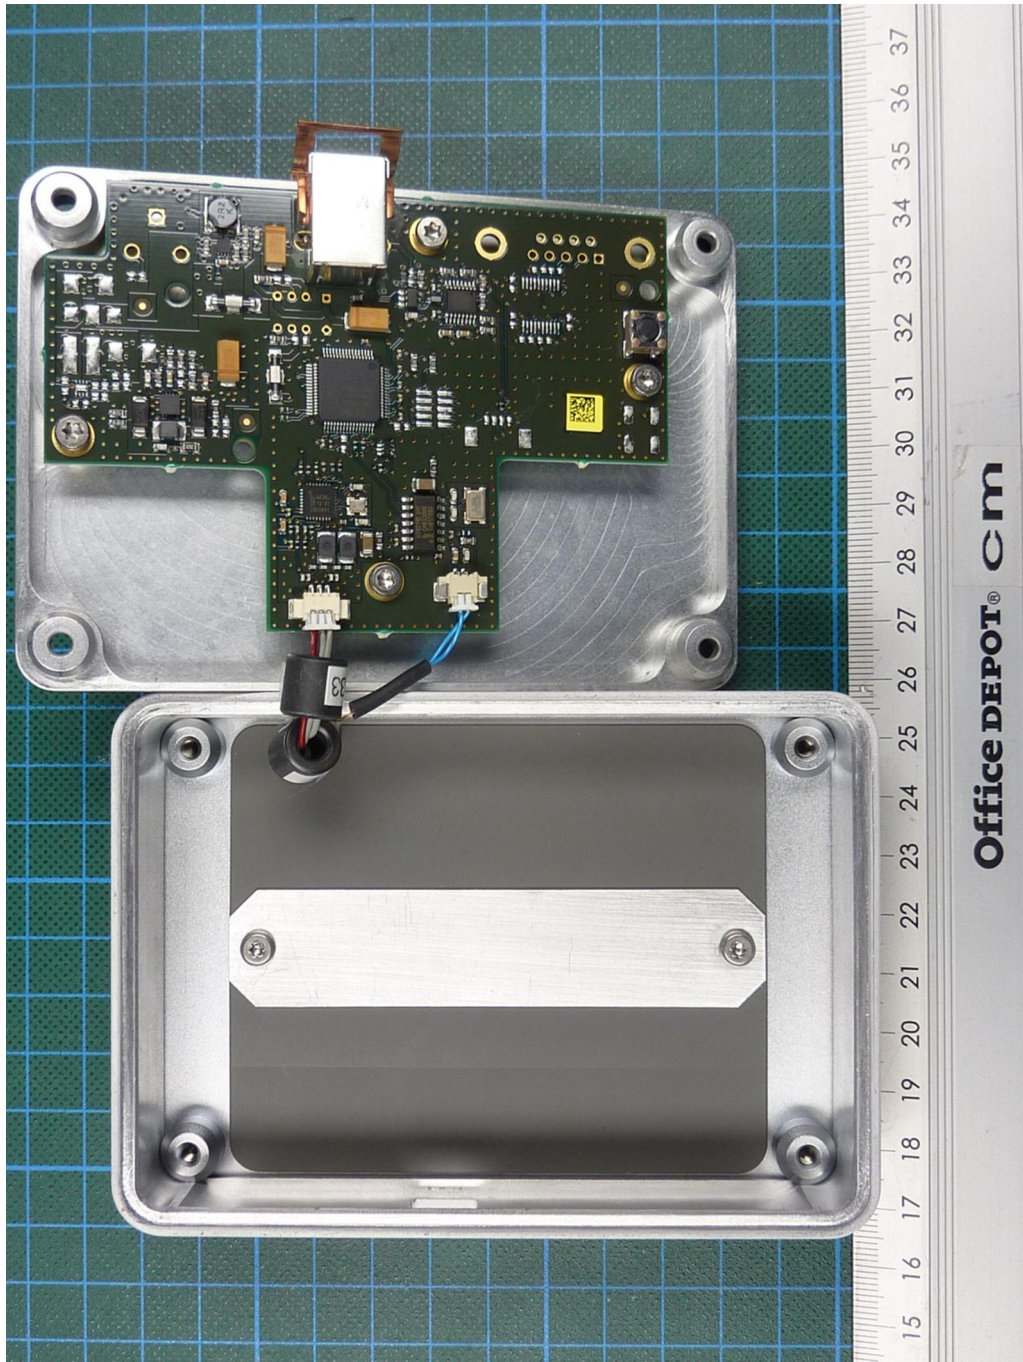

**Annex C Internal photographs**

172414\_q.jpg: EasyScan USB, internal view 1 (housing opened)

**Annex C Internal photographs**

172414\_r.jpg: EasyScan USB, internal view 2 (housing disassembled)

**Annex C Internal photographs**

172414\_k.jpg: EasyScan USB, internal view 4 (antenna fixing inside housing top cover)

**Annex C Internal photographs**

172414\_j.jpg: EasyScan USB, PCB, antennas inside antenna fixing (housing top cover removed)

**Annex C Internal photographs**

172414\_i.jpg: EasyScan USB, internal view 3 (antenna fixing removed)

**Annex C Internal photographs**

172414\_n.jpg: EasyScan USB, PCB, 125 kHz antenna

**Annex C Internal photographs**

172414\_p.jpg: EasyScan USB, 13.56 MHz antenna, top view

**Annex C Internal photographs**

172414\_o.jpg: EasyScan USB, 13.56 MHz antenna, bottom view

**Annex C Internal photographs**

172414\_I.jpg: EasyScan USB, PCB, top view