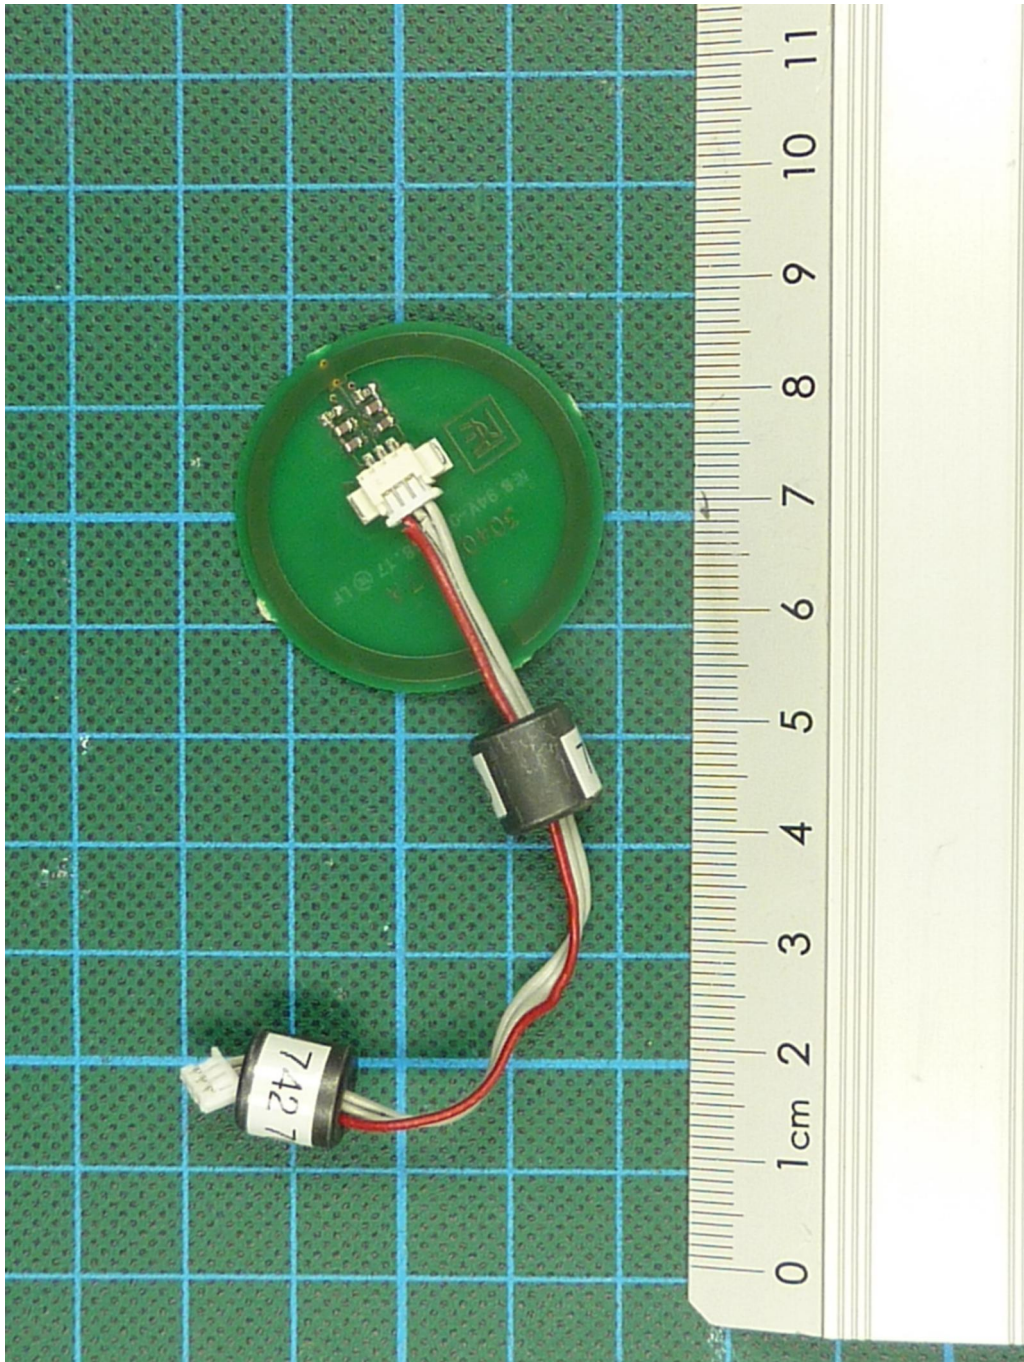

172414\_k.jpg: EasyScan USB, internal view 4 (antenna fixing inside housing top cover)

**Annex C Internal photographs**

172414\_j.jpg: EasyScan USB, PCB, antennas inside antenna fixing (housing top cover removed)

**Annex C Internal photographs**

172414\_i.jpg: EasyScan USB, internal view 3 (antenna fixing removed)

**Annex C Internal photographs**

172414\_n.jpg: EasyScan USB, PCB, 125 kHz antenna

**Annex C Internal photographs**

172414\_p.jpg: EasyScan USB, 13.56 MHz antenna, top view

**Annex C Internal photographs**

172414\_o.jpg: EasyScan USB, 13.56 MHz antenna, bottom view

**Annex C Internal photographs**

172414\_I.jpg: EasyScan USB, PCB, top view

**Annex C Internal photographs**

172414\_m.jpg: EasyScan USB, PCB, bottom view