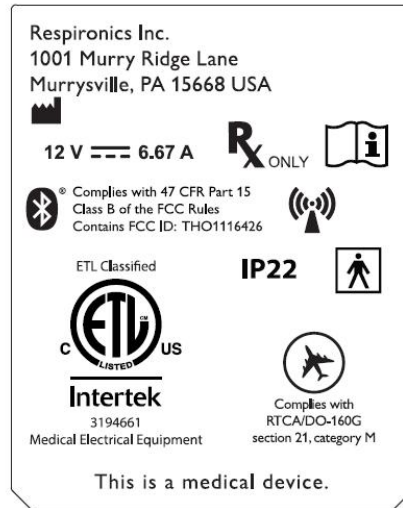

Philips DreamStation – Label Information and Location

1. DreamStation Label

2. DreamStation Label on Device (Located on Bottom of Device)