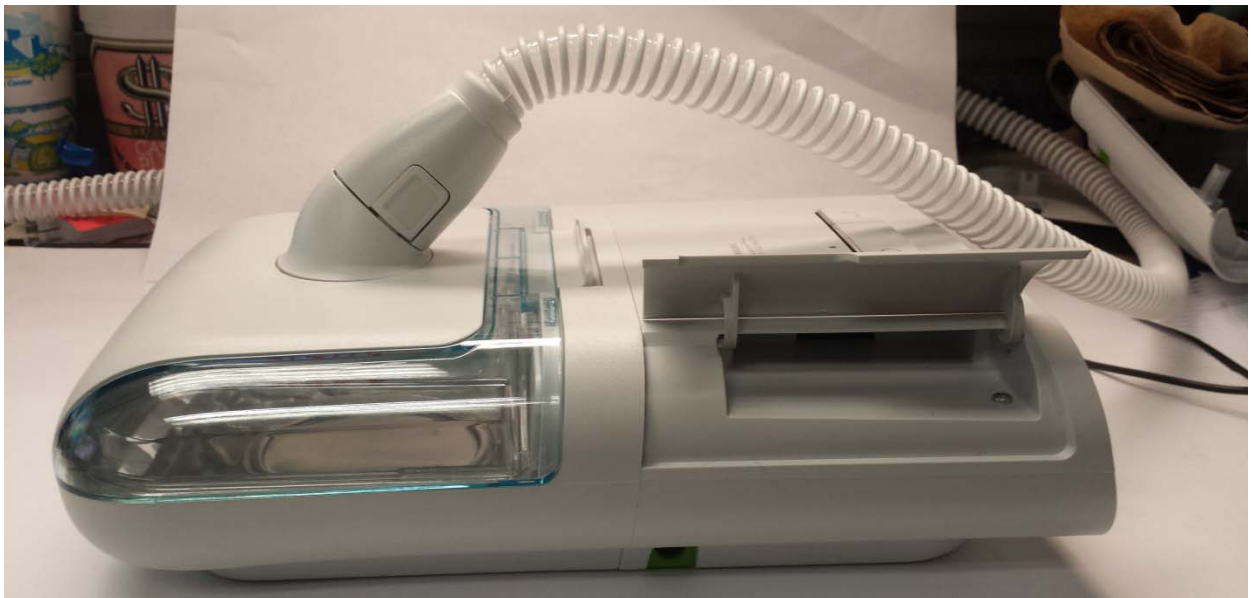

Philips DreamStation – External Photographs

1. Top View - With humidifier, with Heated Tube

2. Front View – With humidifier and Heated Tube

3. Right Side View – SD Card Connector, and Air Filter Exposed

4. Right Side View – SD Card Connector and Air Filter

5. Left Side View – Accessory Connector Slot

6. Left Side View with Accessory Panel Open (No Accessory Installed)

7. Left Side View with Modem Accessory Installed

8. Left Side View with Humidifier and WiFi Accessory Installed