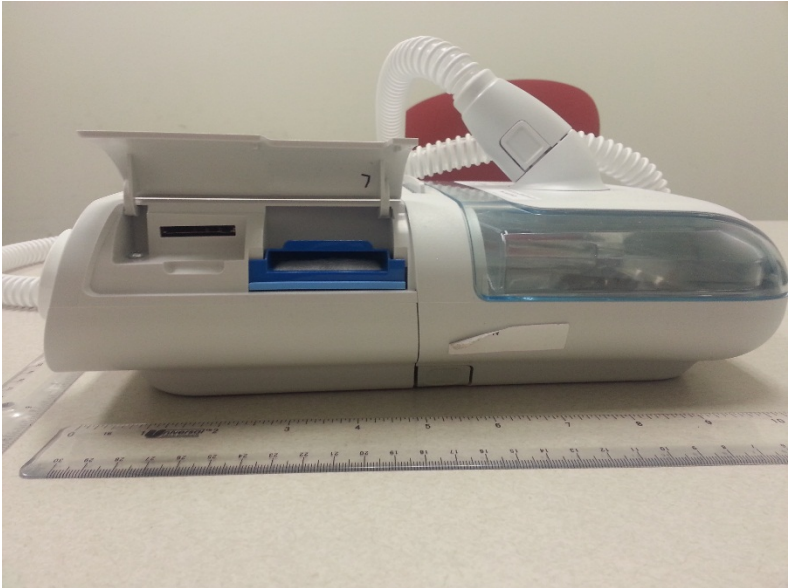

Philips DreamStation – External Photographs

1. Top View - With humidifier, with Heated Tube

2. Front View – With humidifier and Heated Tube

3. Right Side View – SD Card Connector, and Air Filter Exposed

4. Right Side View – SD Card Connector and Air Filter

5. Left Side View – Accessory Connector Slot

6. Left Side View with Accessory Panel Open (No Accessory Installed)

7. Left Side View with Modem Accessory Installed

8. Left Side View with Humidifier and WiFi Accessory Installed