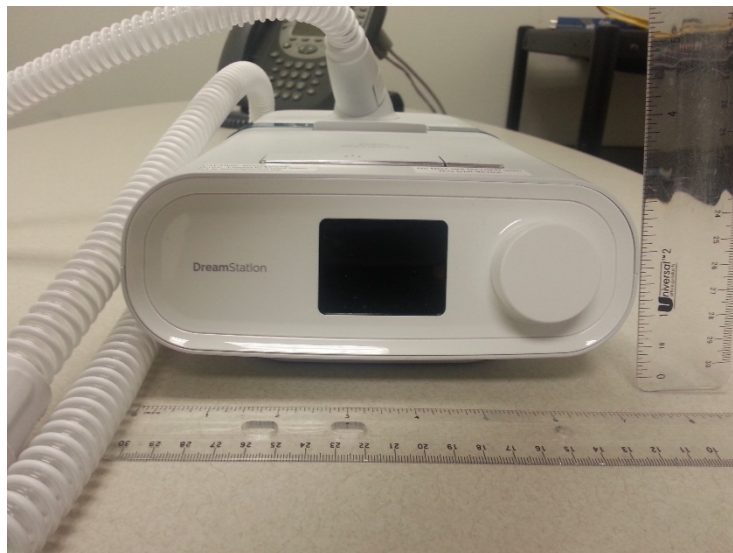

Philips DreamStation – External Photographs

1. Top View - With humidifier, with Heated Tube

2. Front View – With humidifier and Heated Tube

3. Right Side View – SD Card Connector, and Air Filter Exposed

4. Right Side View – SD Card Connector and Air Filter

5. Left Side View – Accessory Connector Slot

6. Left Side View with Accessory Panel Open (No Accessory Installed)

7. Left Side View with Modem Accessory Installed

8. Left Side View with Humidifier and WiFi Accessory Installed