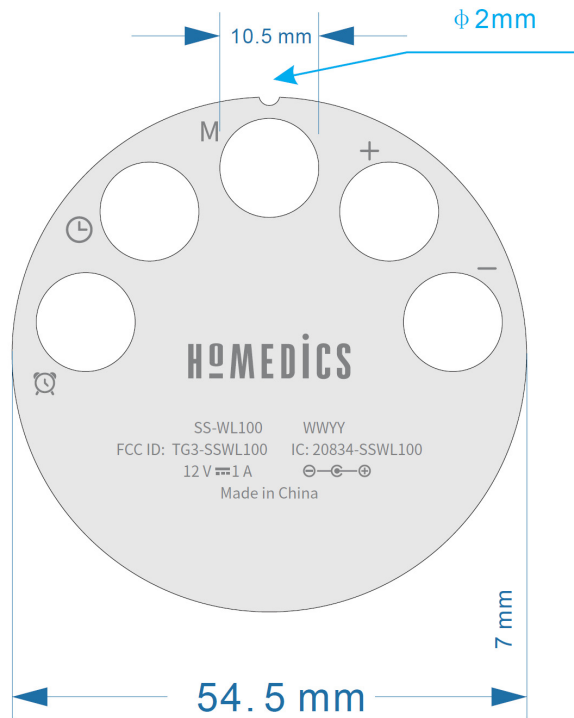

EXHIBIT A - FCC ID LABEL AND LOCATION

FCC ID Label

FCC ID Label Location Information

The label shown shall be permanently affixed at a conspicuous location on the device and be readily visible to the user at the time purchase (Labeling requirements per 2.925)