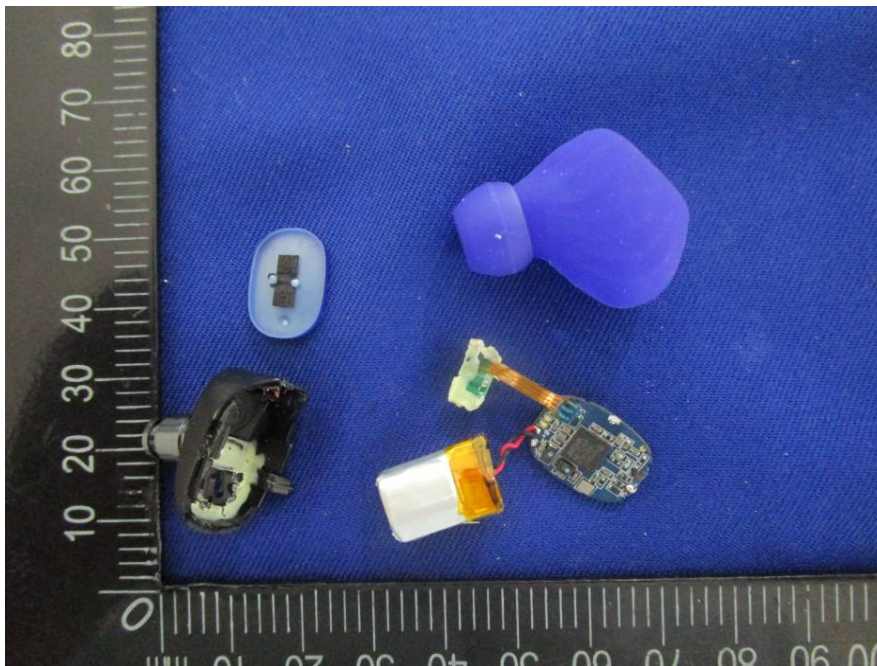

**EXHIBIT C - EUT INTERNAL PHOTOGRAPHS**

---

**EUT – Open View**

**EUT – Charging Port View**

**EUT – Cover off View 1 (Portable Charging Case)**

**EUT – Cover off View 2 (Portable Charging Case)**

**EUT – Main Board Top View (Portable Charging Case)**

**EUT – Main Board Bottom View (Portable Charging Case)**

**EUT – Battery View (Portable Charging Case)**

**EUT – Left Earbud Cover off View**

**EUT – Left Earbud Board Top View**

**EUT – Left Earbud Board Bottom View**

**EUT – Left Earbud Chip View**

**EUT – Left Earbud Antenna View**

**EUT – Left Earbud Battery View**

**EUT – Right Earbud Cover off View**

**EUT – Right Earbud Board Top View**

**EUT – Right Earbud Board Bottom View**

**EUT – Right Earbud Chip View**

**EUT – Right Earbud Antenna View**

**EUT – Right Earbud Battery View**