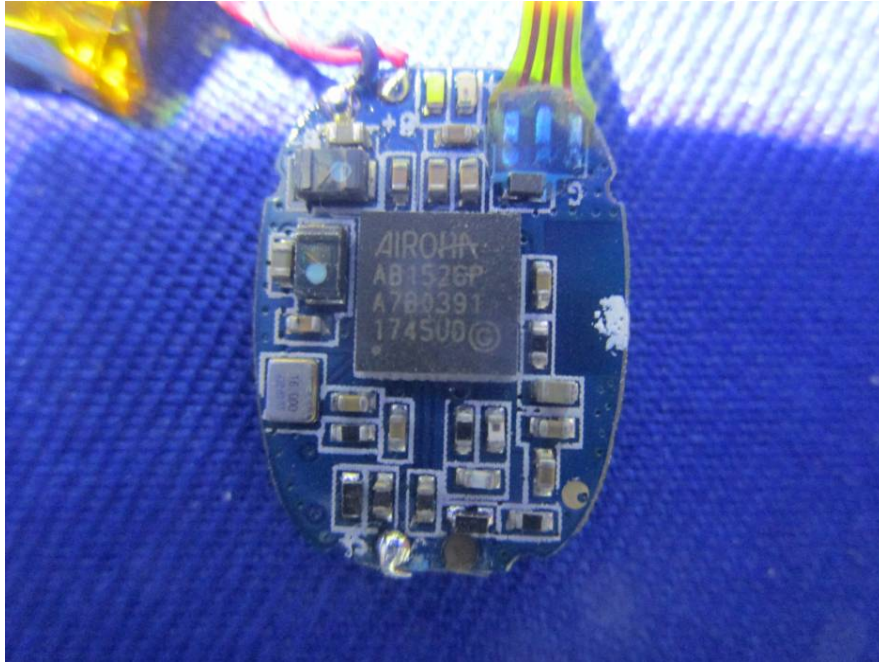

**EUT – Main Board Bottom View (Portable Charging Case)**

**EUT – Battery View (Portable Charging Case)**

**EUT – Left Earbud Cover off View**

**EUT – Left Earbud Board Top View**

**EUT – Left Earbud Board Bottom View**

**EUT – Left Earbud Chip View**

**EUT – Left Earbud Antenna View**

**EUT – Left Earbud Battery View**

**EUT – Right Earbud Cover off View**

**EUT – Right Earbud Board Top View**

**EUT – Right Earbud Board Bottom View**

**EUT – Right Earbud Chip View**

**EUT – Right Earbud Antenna View**

**EUT – Right Earbud Battery View**