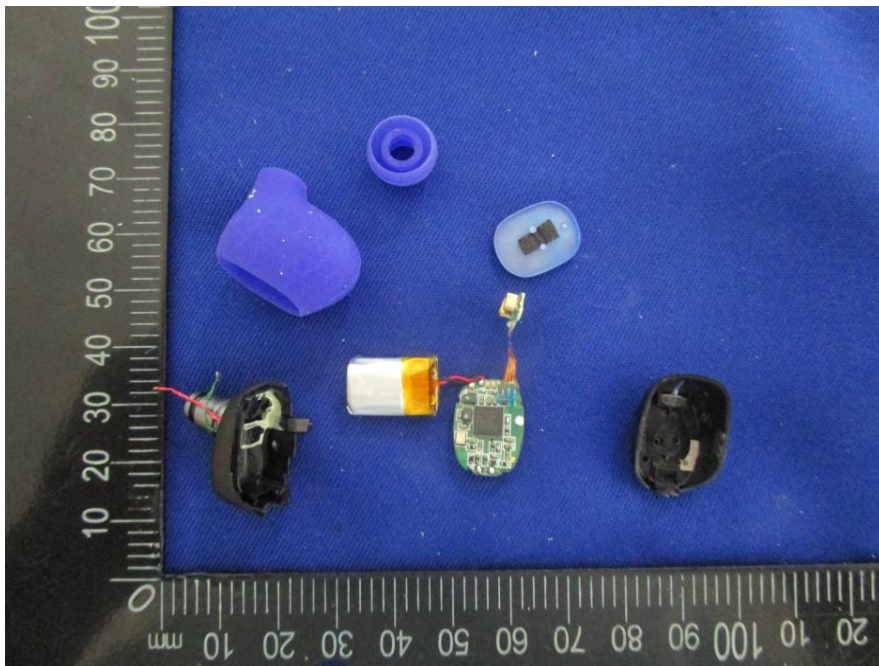

**EXHIBIT C - EUT INTERNAL PHOTOGRAPHS**

---

**EUT – Open View**

**EUT – Charging Port View**

**EUT – Cover off View 1 (Portable Charging Case)**

**EUT – Cover off View 2 (Portable Charging Case)**

**EUT – Main Board Top View (Portable Charging Case)**

**EUT – Main Board Bottom View (Portable Charging Case)**

**EUT – Battery View (Portable Charging Case)**

**EUT – Left Earbud Cover off View**

**EUT – Left Earbud Board Top View**

**EUT – Left Earbud Board Bottom View**

**EUT – Left Earbud Chip View**

**EUT – Left Earbud Antenna View**

**EUT – Left Earbud Battery View**

**EUT – Right Earbud Cover off View**

**EUT – Right Earbud Board Top View**

**EUT – Right Earbud Board Bottom View**

**EUT – Right Earbud Chip View**

**EUT – Right Earbud Antenna View**

**EUT – Right Earbud Battery View**