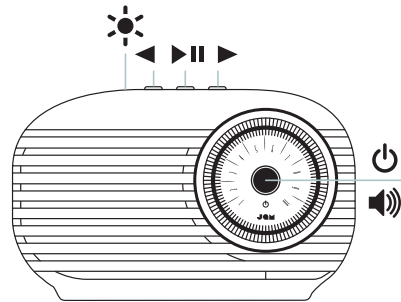

JAM

RETRO

VINTAGE WIRELESS SPEAKER

HX-P525
Quick Start Guide
Guide de Démarrage Rapide
Guia de Inicio Rápido
Schnellstartanleitung
Guida Rapida

QS-HXP525 ©2020 JAM. All rights reserved. JAM is a trademark of HMDX. The Bluetooth® word mark and logos are registered trademarks owned by Bluetooth SIG, Inc. and any use of such marks by HMDX is under license. / Tous droits réservés / Todos derechos reservados / Alle Rechte vorbehalten / Tutti i diritti riservati