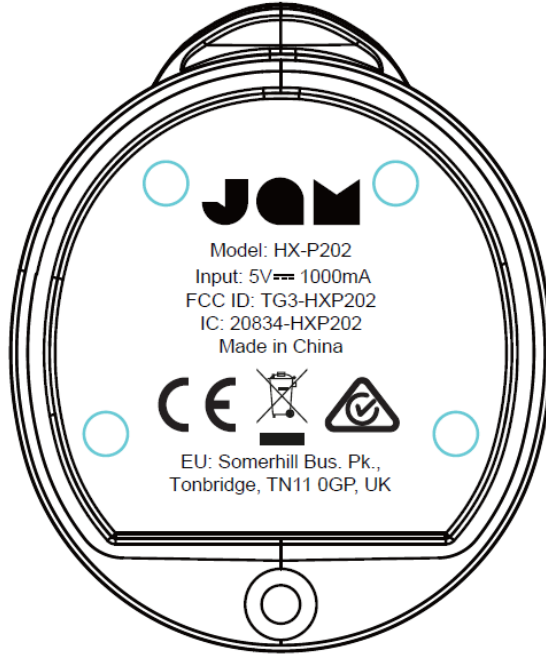

EXHIBIT A - FCC ID LABEL AND LOCATION

FCC ID Label

FCC ID Label Location Information

The label shown shall be permanently affixed at a conspicuous location on the device and be readily visible to the user at the time purchase (Labeling requirements per 2.925)