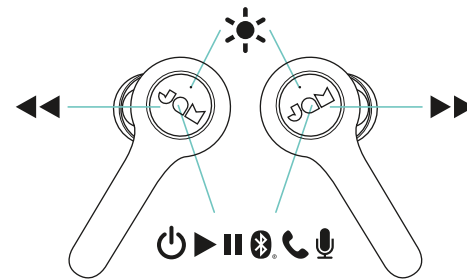

TRUE WIRELESS EXEC

HX-EP625
Quickstart Guide
Guide de démarrage rapide
Guía de inicio rápido
Schnellstartanleitung
Guida rapida

QS-HXEP625 © 2020 JAM. All Rights Reserved. JAM is trademark of HMDX.
The Bluetooth® word mark and logos are registered trademarks owned by Bluetooth SIG, Inc. and any use of such marks by HMDX is under license. / Tous droits réservés / Todos derechos reservados / Alle Rechte vorbehalten / Tutti i diritti riservati

2 hrs

8+ hrs / 32+ hrs

-  →  ...5s
 JAM TWS Exec

-  →  ...1x

-  →  →  ...2x

-  →  →  ...2x

-  →  ...3x

-  →  ...1x

-  →  ...1x

-  →  →  ...2s

-  →  →  ...2s

-  →  ...5s
 JAM TWS Exec

-  →  ...1x

-  →  ...2x

-  →  ...3x