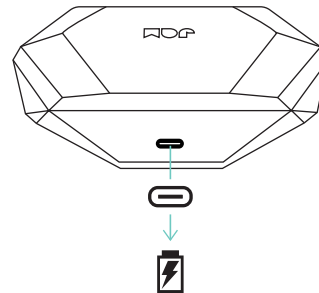

Operating frequency band: 2402 – 2480MHz
Maximum radio-frequency power transmitted:
4.95 dBm for Left Earbud; 3.98dBm for Right Earbud.

QS-HXEP575 © 2021 JAM. All Rights Reserved. JAM is a registered trademark of HMDX. The Bluetooth® word mark and logos are registered trademarks owned by Bluetooth SIG, Inc. and any use of such marks by HMDX is under license. / Tous droits réservés / Todos derechos reservados / Alle Rechte vorbehalten / Tutti i diritti riservati