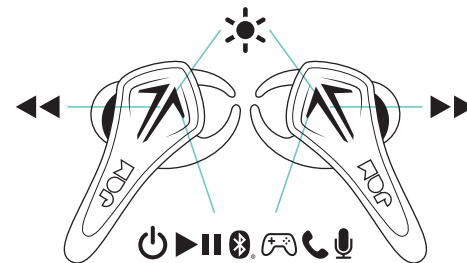

Operating frequency band: 2402 – 2480MHz
Maximum radio-frequency power transmitted:
4.95 dBm for Left Earbud; 3.98dBm for Right Earbud.

QS-HXEP575 © 2021 JAM. All Rights Reserved. JAM is a registered trademark of HMDX. The Bluetooth® word mark and logos are registered trademarks owned by Bluetooth SIG, Inc. and any use of such marks by HMDX is under license. / Tous droits réservés / Todos derechos reservados / Alle Rechte vorbehalten / Tutti i diritti riservati