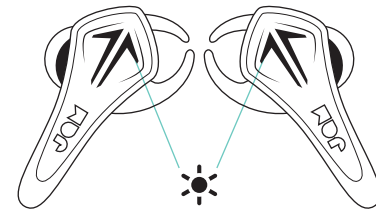

Operating frequency band: 2402 – 2480MHz
Maximum radio-frequency power transmitted:
4.95 dBm for Left Earbud; 3.98dBm for Right Earbud.

QS-HXEP575 © 2021 JAM. All Rights Reserved. JAM is a registered trademark of HMDX. The Bluetooth® word mark and logos are registered trademarks owned by Bluetooth SIG, Inc. and any use of such marks by HMDX is under license. / Tous droits réservés / Todos derechos reservados / Alle Rechte vorbehalten / Tutti i diritti riservati