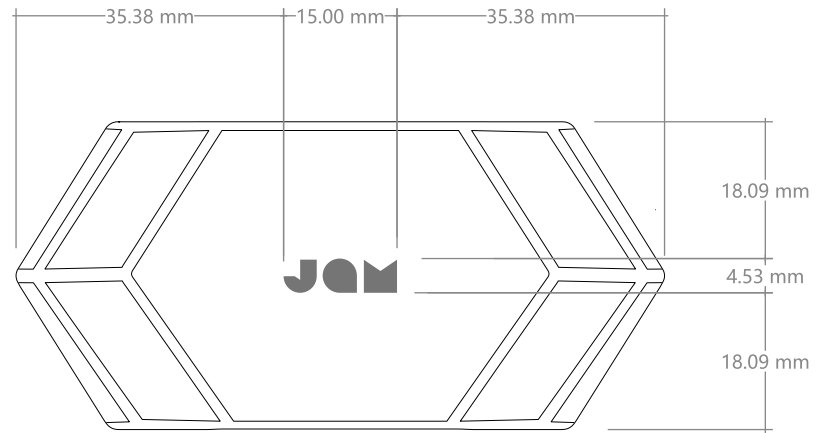

# TT21B Pad printing file

**Vertical center**

■ Pad printing color:PT coolgray 11C

# TT21B Pad printing file

**Location in the middle**

■ Pad printing color:PT coolgray 11C

# TT21B Pad printing file

**Two-way centering**  
**Bottom of charging box**

■ Pad printing color:PT coolgray 11C