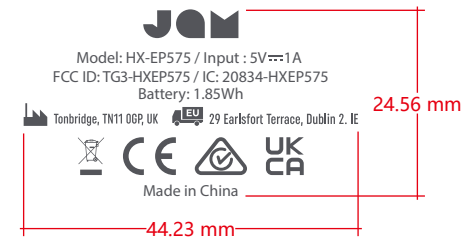

Location in the middle

■ Pad printing color:PT coolgray 11C