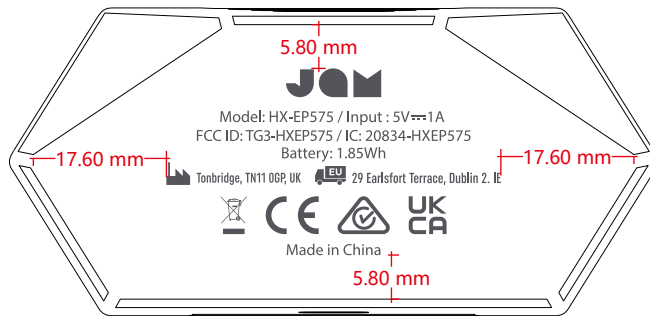

# TT21B Pad printing file

**Vertical center**

■ Pad printing color:PT coolgray 11C

# TT21B Pad printing file

**Location in the middle**

■ Pad printing color:PT coolgray 11C

# TT21B Pad printing file

**Two-way centering**  
**Bottom of charging box**

■ Pad printing color:PT coolgray 11C