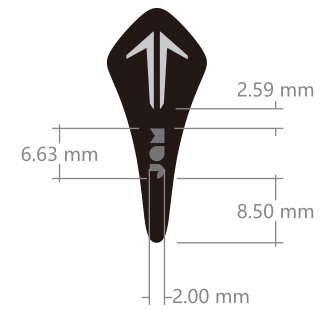

# TT21B Pad printing file

**Vertical center**

■ Pad printing color:PT coolgray 11C

# TT21B Pad printing file

**Location in the middle**

■ Pad printing color:PT coolgray 11C