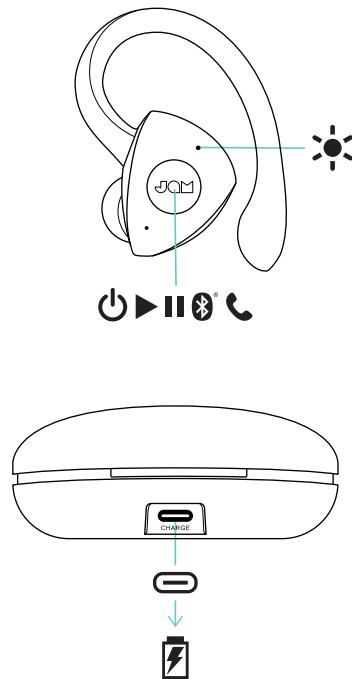

TRUE WIRELESS ATHLETE

HX-EP525
Quickstart Guide
Guide de démarrage rapide
Guía de inicio rápido
Schnellstartanleitung
Guida rapida

QS-HXEP525 © 2020 JAM. All Rights Reserved. JAM is trademark of HMDX.
The Bluetooth® word mark and logos are registered trademarks owned by Bluetooth SIG, Inc. and any use of such marks by HMDX is under license. / Tous droits réservés / Todos derechos reservados / Alle Rechte vorbehalten / Tutti i diritti riservati