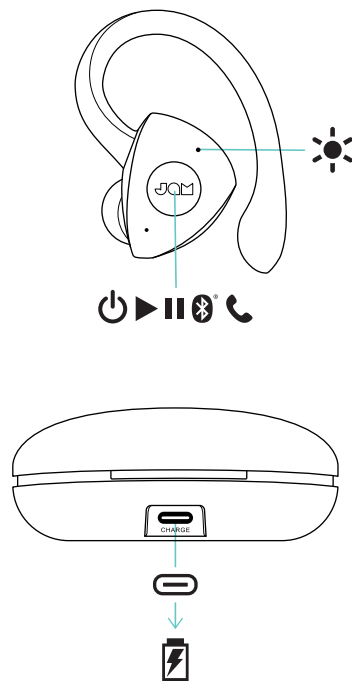

TRUE WIRELESS ATHLETE

HX-EP525
Quickstart Guide
Guide de démarrage rapide
Guía de inicio rápido
Schnellstartanleitung
Guida rapida

QS-HXEP525 © 2020 JAM. All Rights Reserved. JAM is trademark of HMDX.
The Bluetooth® word mark and logos are registered trademarks owned by Bluetooth
SIG, Inc. and any use of such marks by HMDX is under license. / Tous droits réservés /
Todos derechos reservados / Alle Rechte vorbehalten / Tutti i diritti riservati