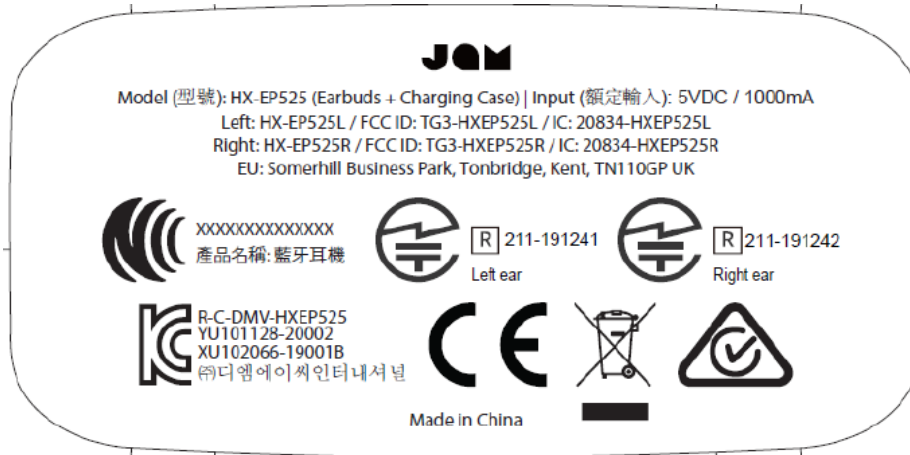

EXHIBIT A - FCC ID LABEL AND LOCATION

FCC ID Label

FCC ID Label Location Information

The label shown shall be permanently affixed at a conspicuous location on the device and be readily visible to the user at the time purchase (Labeling requirements per 2.925)