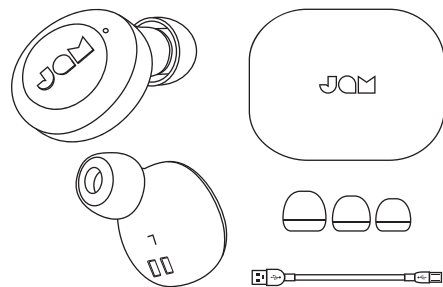

2hrs

5 hrs playtime /
17 hrs total w/ case