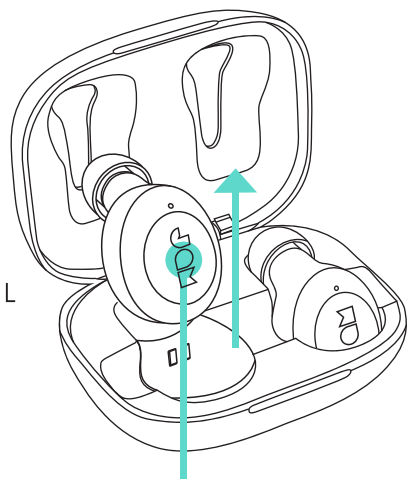

→ → ...3x

→ → ...3s

→ → ...2s Right Earbud

→ → ...2s Left Earbud

JAM Live Loud 0000

→ ...0.5s