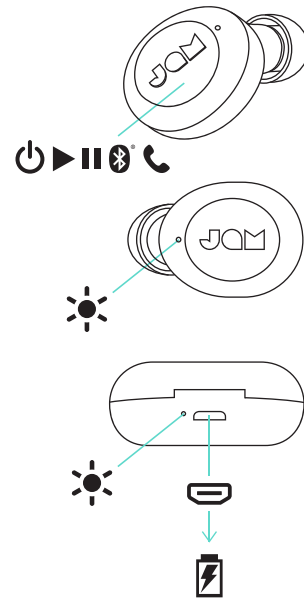

LIVE LOUD

HX-EP410
Quickstart Guide
Guide de démarrage rapide
Guía de inicio rápido
Schnellstartanleitung
Guida rapida

QS-HXEP410 © 2020 JAM. All Rights Reserved. JAM is trademark of HMDX.
The Bluetooth® word mark and logos are registered trademarks owned by Bluetooth SIG, Inc. and any use of such marks by HMDX is under license. / Tous droits réservés / Todos derechos reservados / Alle Rechte vorbehalten / Tutti i diritti riservati

→ → ...3x

→ → ...3s

→ → ...2s Right Earbud

→ → ...2s Left Earbud

JAM Live Loud 0000

→ ...0.5s