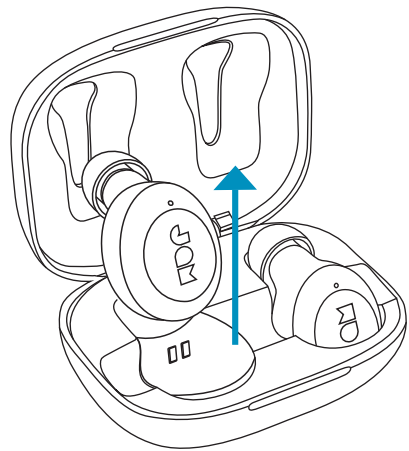

2hrs

3 hrs per bud per use /
12 hrs total w/ case

L

L