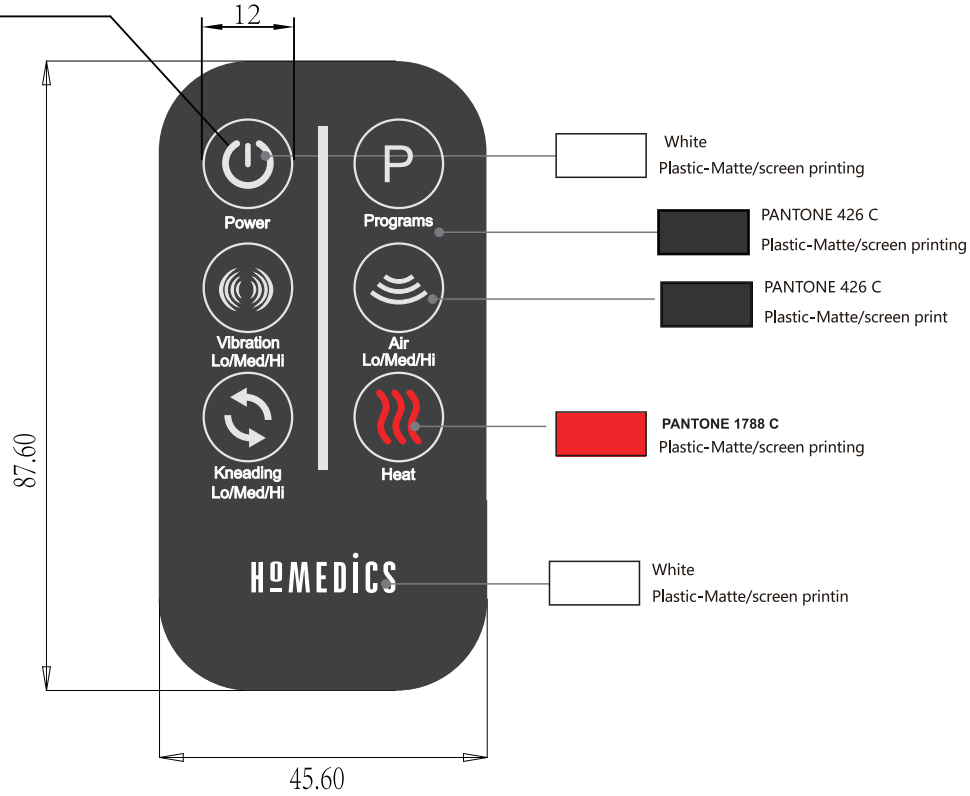

Button position needs bubble

丝印颜色: Pantone Cool Gray 8C