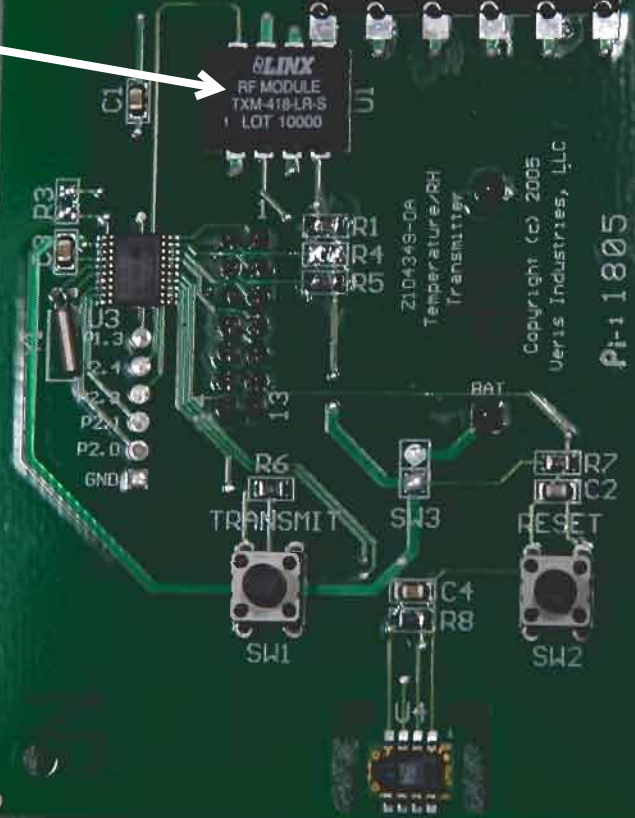

Portland, Oregon, USA
© 2005

Splatch Antenna

U2 418-SPI

1 GROUNDING LINE PLAINAR ANTENNA

GLIMX
RF MODULE
TMM4349-0A
LOT 10000

U1

Z104349-0A
Temperature-RH
Transmitter

Copyright (c) 2005
Veris Industries, LLC

Pi-11805
94V-0

SM1
TRANSMIT1
SM2
RESET
C4
R8
R7
C2
R4
R5
R1
R2
R3
C3
R6

Portland Oregon USA
© 2005

Splatch Antenna

U2 418-SP1

Antenna

Radio Module

Z104346-0A
Temperature/RH
Transmitter
Copyright (c) 2005
Veris Industries, LLC