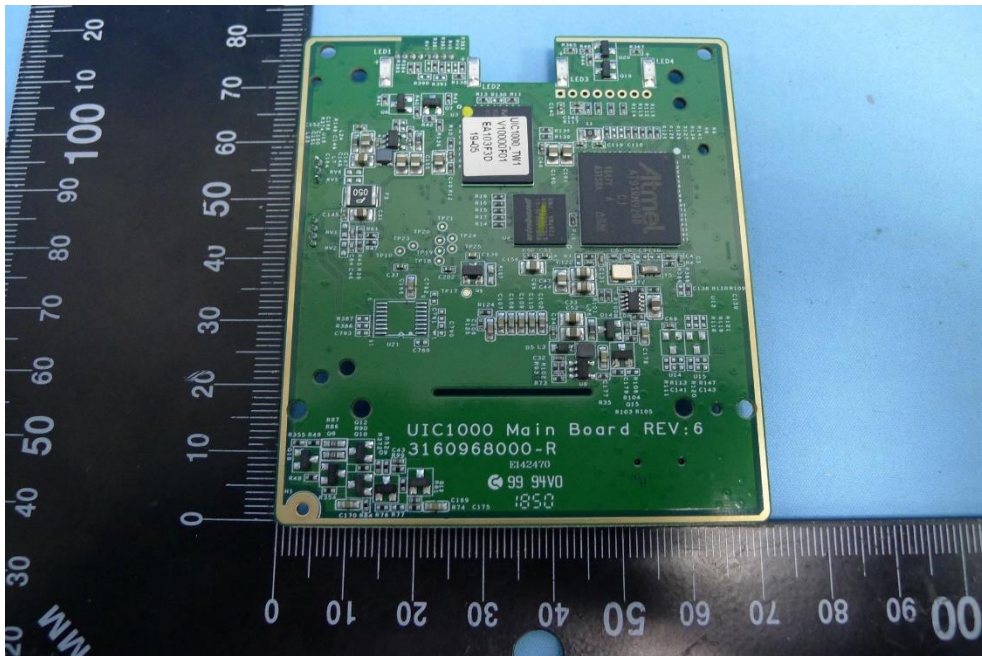

Product: RFID Reader
Brand Name: UIC
Model Number: UIC 1000
Report No.: 1903TW0901-U1

Internal Photograph

(1) EUT Photo

(2) EUT Photo

(3) EUT Photo

(4) EUT Photo

(5) EUT Photo

(6) EUT Photo

(7) EUT Photo

(8) EUT Photo

(9) EUT Photo

(10) EUT Photo

(11) EUT Photo

(12) EUT Photo

(15) EUT Photo

(16) EUT Photo