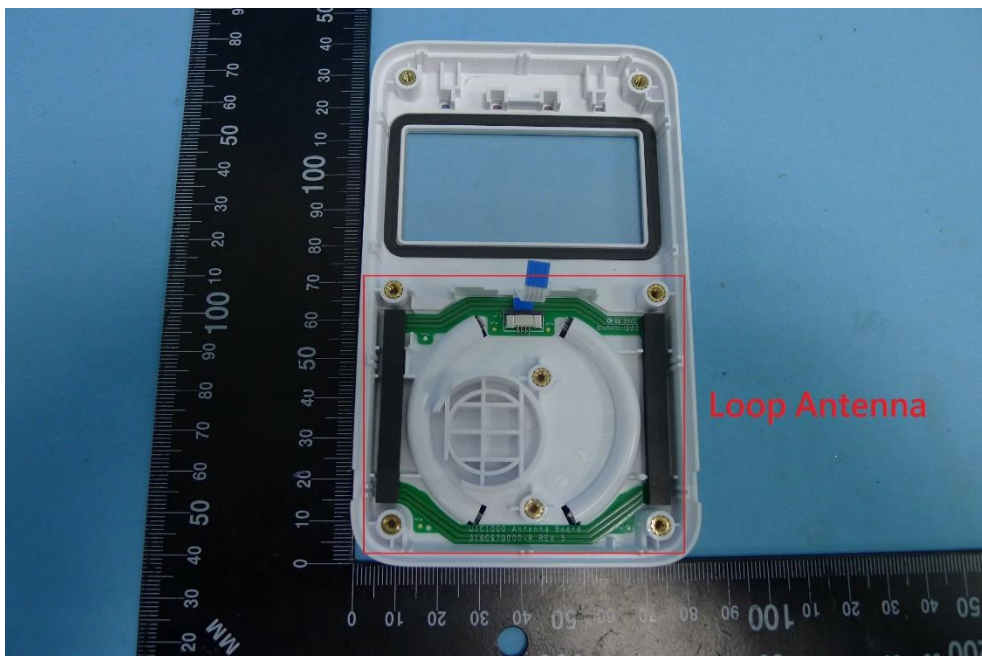

(18) EUT Photo