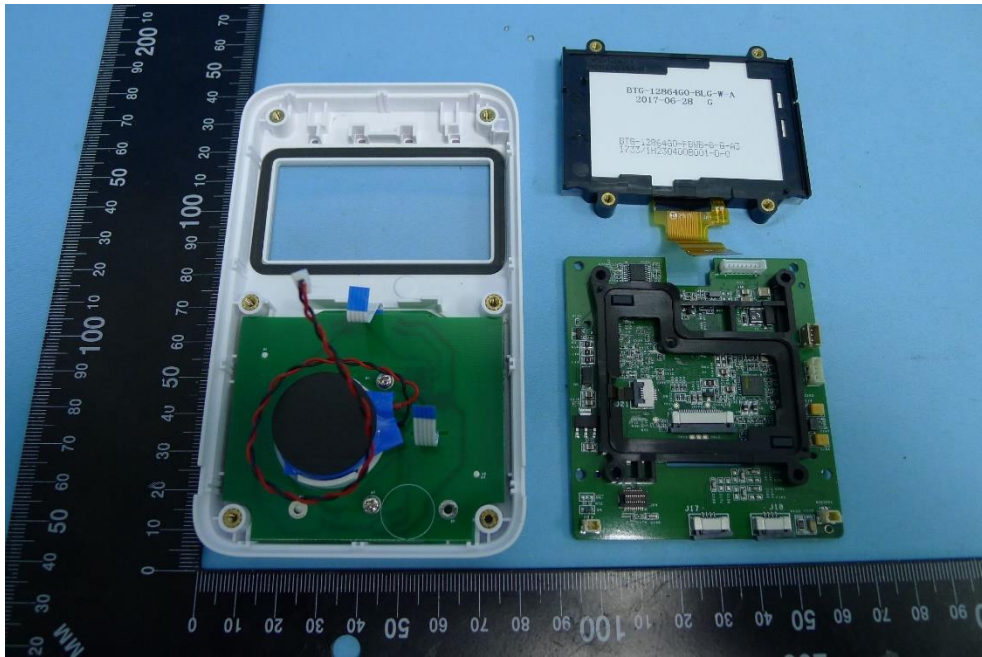

Product: RFID Reader
Brand Name: UIC
Model Number: UIC 1000
Report No.: 1903TW0901-U1

Internal Photograph

(1) EUT Photo

(2) EUT Photo

(3) EUT Photo

(4) EUT Photo

(5) EUT Photo

(6) EUT Photo

(7) EUT Photo

(8) EUT Photo

(9) EUT Photo

(10) EUT Photo

(11) EUT Photo

(12) EUT Photo

(15) EUT Photo

(16) EUT Photo