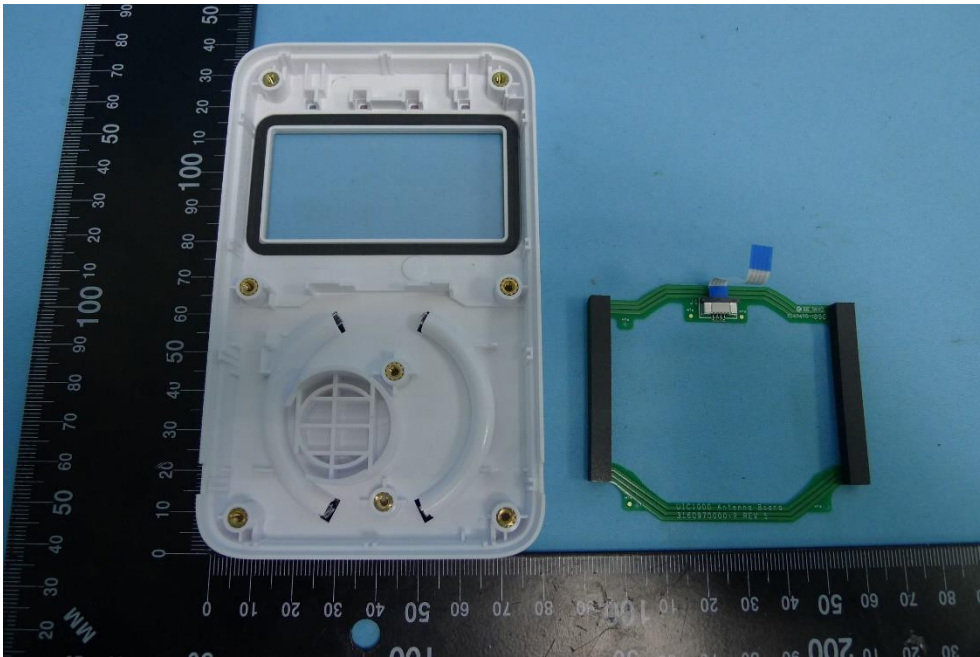

(19) EUT Photo