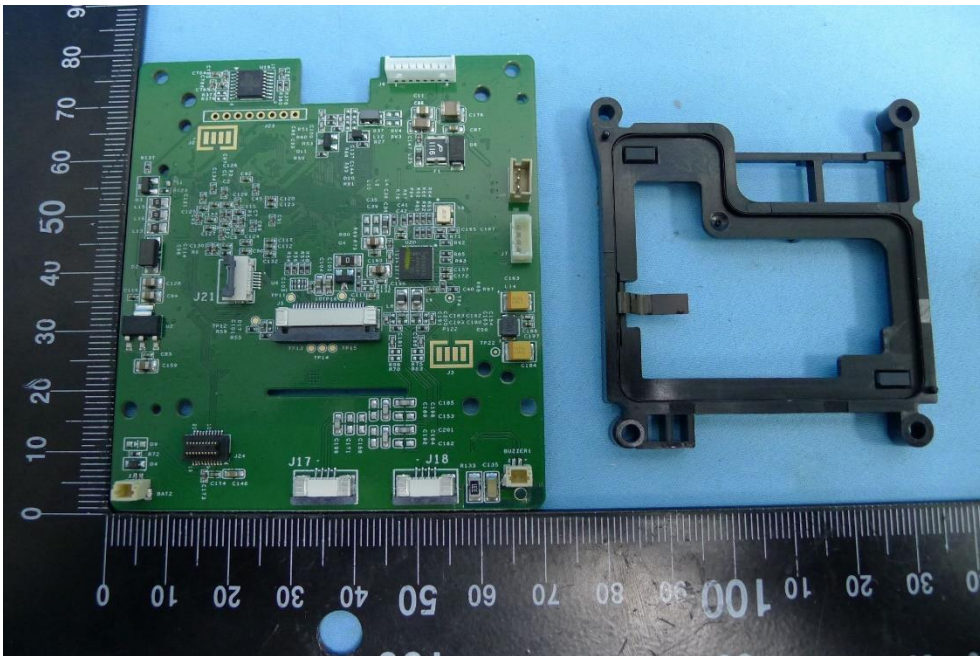

Product: RFID Reader
Brand Name: UIC
Model Number: UIC 1000
Report No.: 1903TW0901-U1

Internal Photograph

(1) EUT Photo

(2) EUT Photo

(3) EUT Photo

(4) EUT Photo

(5) EUT Photo

(6) EUT Photo

(7) EUT Photo

(8) EUT Photo

(9) EUT Photo

(10) EUT Photo

(11) EUT Photo

(12) EUT Photo

(15) EUT Photo

(16) EUT Photo