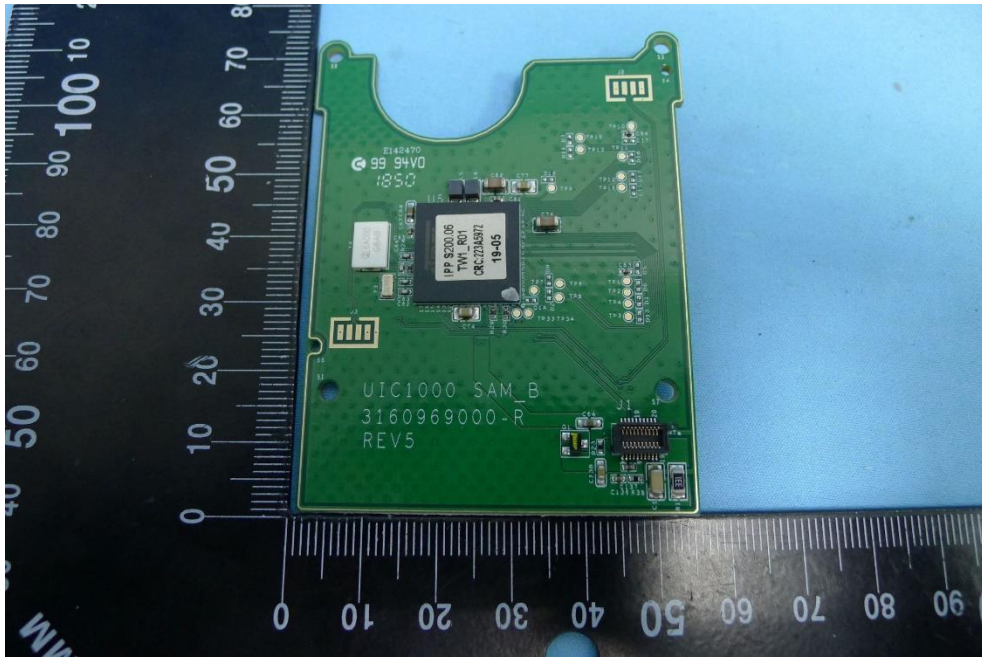

Product: RFID Reader
Brand Name: UIC
Model Number: UIC 1000
Report No.: 1903TW0901-U1

Internal Photograph

(1) EUT Photo

(2) EUT Photo

(3) EUT Photo

(4) EUT Photo

(5) EUT Photo

(6) EUT Photo

(7) EUT Photo

(8) EUT Photo

(9) EUT Photo

(10) EUT Photo

(11) EUT Photo

(12) EUT Photo

(15) EUT Photo

(16) EUT Photo