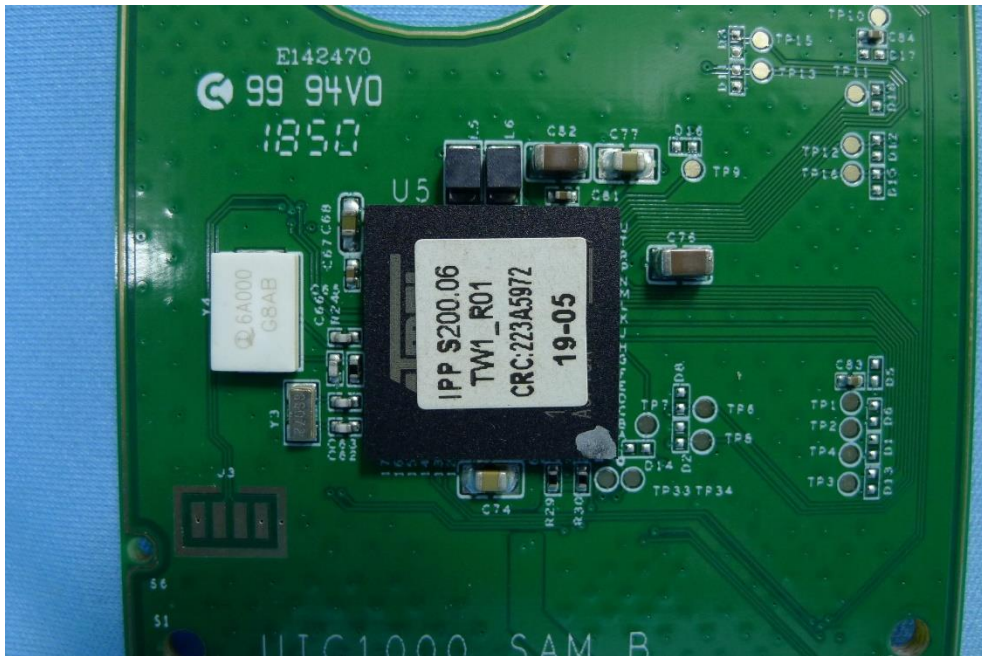

Product: RFID Reader
Brand Name: UIC
Model Number: UIC 1000
Report No.: 1903TW0901-U1

Internal Photograph

(1) EUT Photo

(2) EUT Photo

(3) EUT Photo

(4) EUT Photo

(5) EUT Photo

(6) EUT Photo