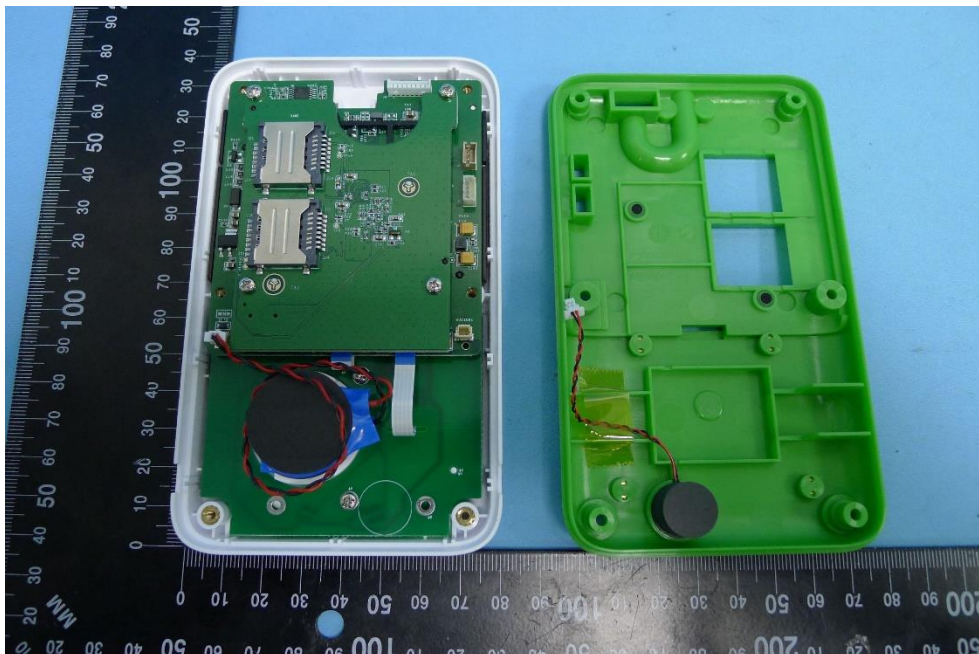

Product: RFID Reader
Brand Name: UIC
Model Number: UIC 1000
Report No.: 1903TW0901-U1

Internal Photograph

(1) EUT Photo

(2) EUT Photo

(3) EUT Photo

(4) EUT Photo

(5) EUT Photo

(6) EUT Photo

(7) EUT Photo

(8) EUT Photo

(9) EUT Photo

(10) EUT Photo

(11) EUT Photo

(12) EUT Photo

(15) EUT Photo

(16) EUT Photo