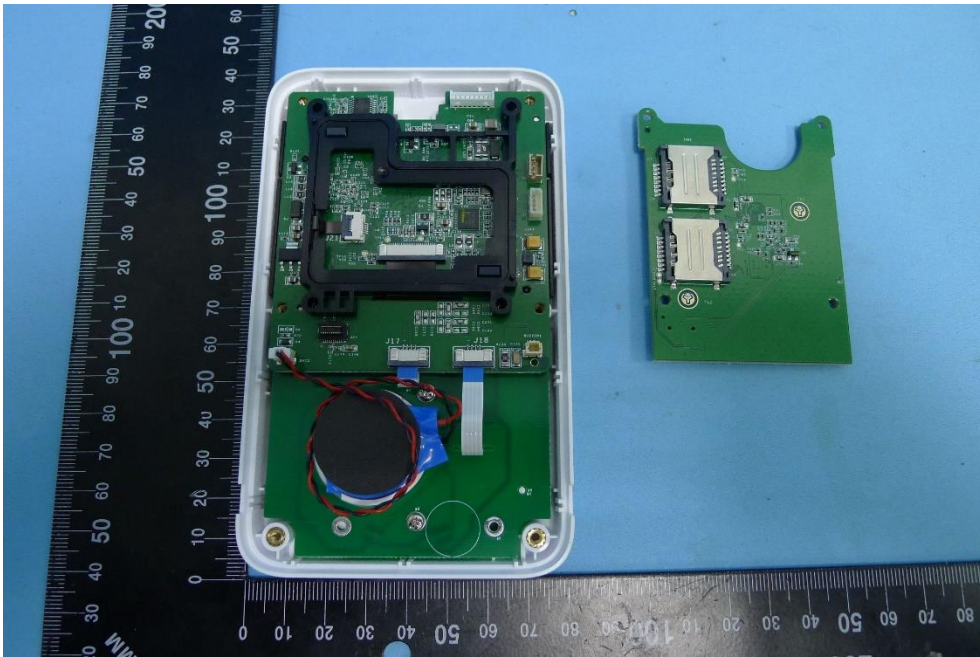

Product: RFID Reader
Brand Name: UIC
Model Number: UIC 1000
Report No.: 1903TW0901-U1

Internal Photograph

(1) EUT Photo

(2) EUT Photo

(3) EUT Photo

(4) EUT Photo

(5) EUT Photo

(6) EUT Photo

(7) EUT Photo

(8) EUT Photo

(9) EUT Photo

(10) EUT Photo

(11) EUT Photo

(12) EUT Photo

(15) EUT Photo

(16) EUT Photo