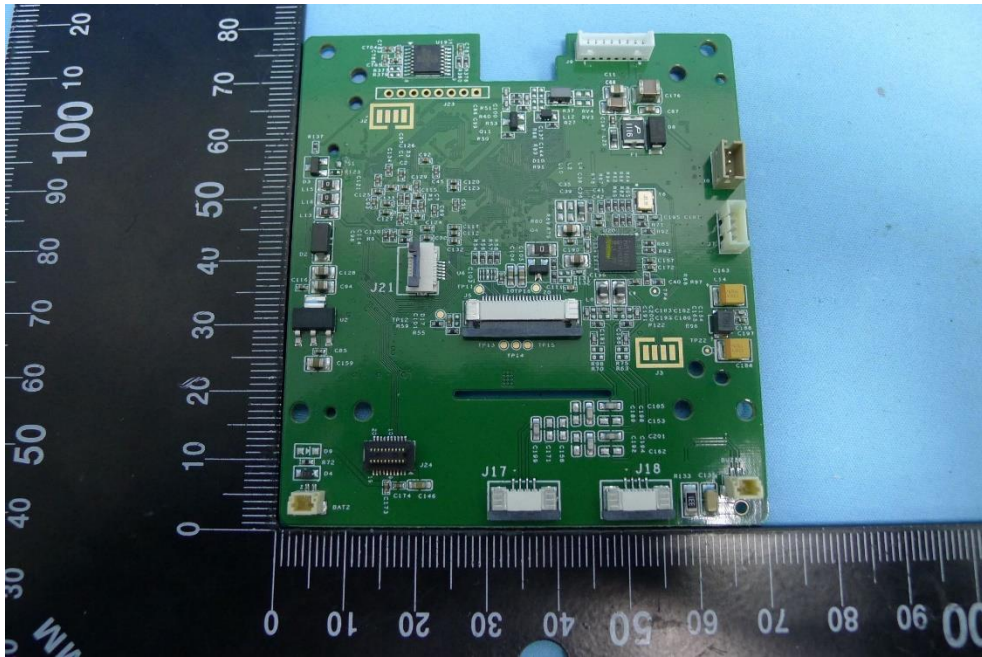

Product: RFID Reader
Brand Name: UIC
Model Number: UIC 1000
Report No.: 1903TW0901-U1

Internal Photograph

(1) EUT Photo

(2) EUT Photo

(3) EUT Photo

(4) EUT Photo

(5) EUT Photo

(6) EUT Photo

(7) EUT Photo

(8) EUT Photo

(9) EUT Photo

(10) EUT Photo

(11) EUT Photo

(12) EUT Photo

(15) EUT Photo

(16) EUT Photo