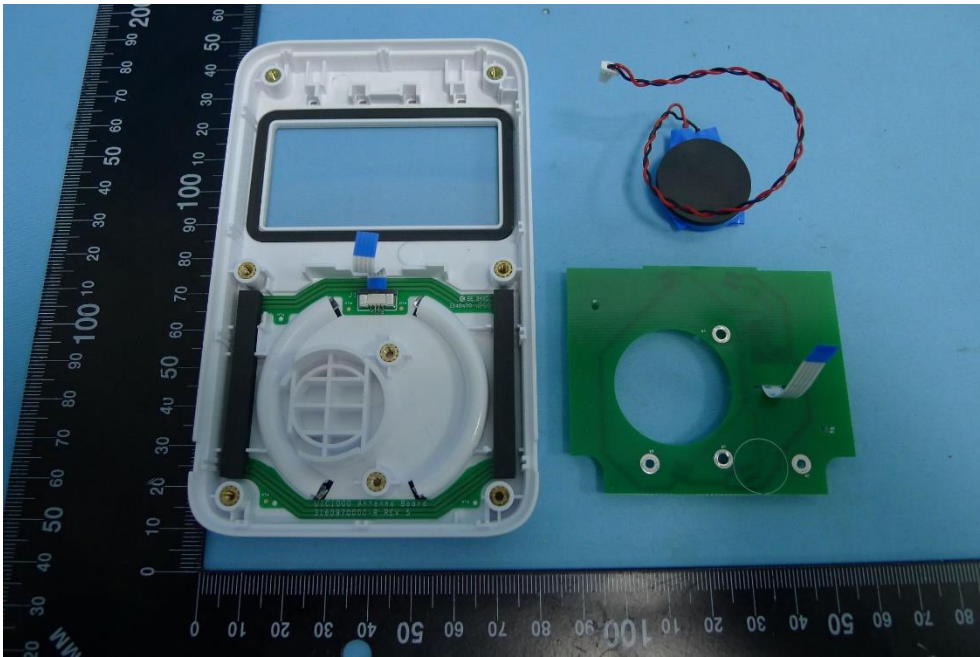

Product: RFID Reader
Brand Name: UIC
Model Number: UIC 1000
Report No.: 1903TW0901-U1

Internal Photograph

(1) EUT Photo

(2) EUT Photo

(3) EUT Photo

(4) EUT Photo

(5) EUT Photo

(6) EUT Photo

(7) EUT Photo

(8) EUT Photo

(9) EUT Photo

(10) EUT Photo

(11) EUT Photo

(12) EUT Photo

(15) EUT Photo

(16) EUT Photo