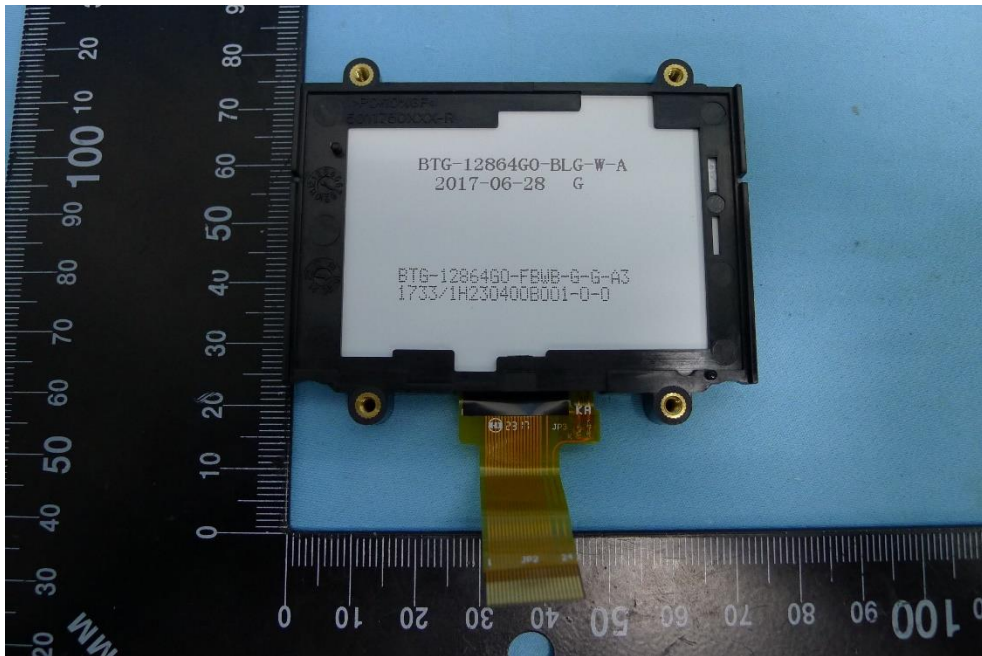

Product: RFID Reader
Brand Name: UIC
Model Number: UIC 1000
Report No.: 1903TW0901-U1

Internal Photograph

(1) EUT Photo

(2) EUT Photo

(3) EUT Photo

(4) EUT Photo

(5) EUT Photo

(6) EUT Photo

(7) EUT Photo

(8) EUT Photo

(9) EUT Photo

(10) EUT Photo

(11) EUT Photo

(12) EUT Photo

(15) EUT Photo

(16) EUT Photo