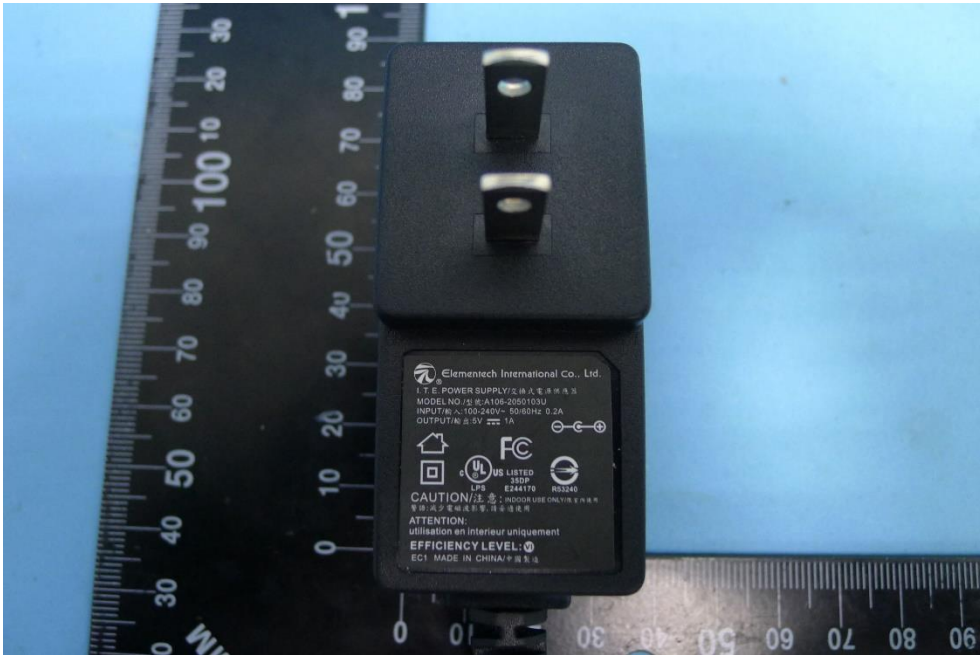

Product: RFID Reader
Brand Name: UIC
Model Number: UIC 1000
Report No.: 1903TW0901-U1

External Photograph

(1) EUT Photo (UIC1000-WTCSM)

(2) EUT Photo (UIC1000-WTCSM)

(3) EUT Photo (UIC1000-WTCSM)

(4) EUT Photo (UIC1000-WTCSM)

(12) EUT Photo (UIC1000-WRCSM)

(13) EUT Photo (UIC1000-WRCSM)

(14) Adapter (A106-2050130U)

(15) Adapter (A106-2050130U)

(16) Adapter (A106-2050130U)

(17) Adapter (A106-2050130U)

(18) Adapter (A106-2050130U)