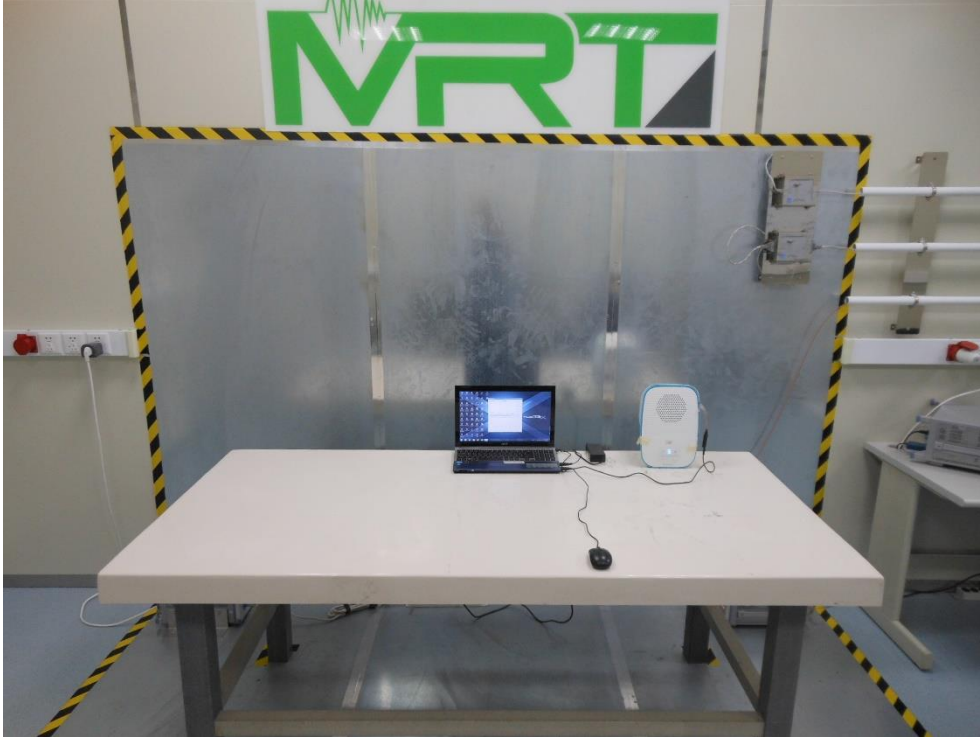

## Test Photograph (BLE)

Description: Front View of Conducted Emission Test Setup

Description: Back View of Conducted Emission Test Setup

**Product: RF Music Player**  
**Trade Name: UIC**  
**Model Number: TAPTAPII**  
**Report No.: 1808TW0902-U3, 1808TW0902-U4**

## Test Photograph (WiFi)

Description: Front View of Conducted Emission Test Setup

Description: Back View of Conducted Emission Test Setup

**Product: RF Music Player**  
**Trade Name: UIC**  
**Model Number: TAPTAPII**  
**Report No.: 1808TW0902-U3, 1808TW0902-U4**