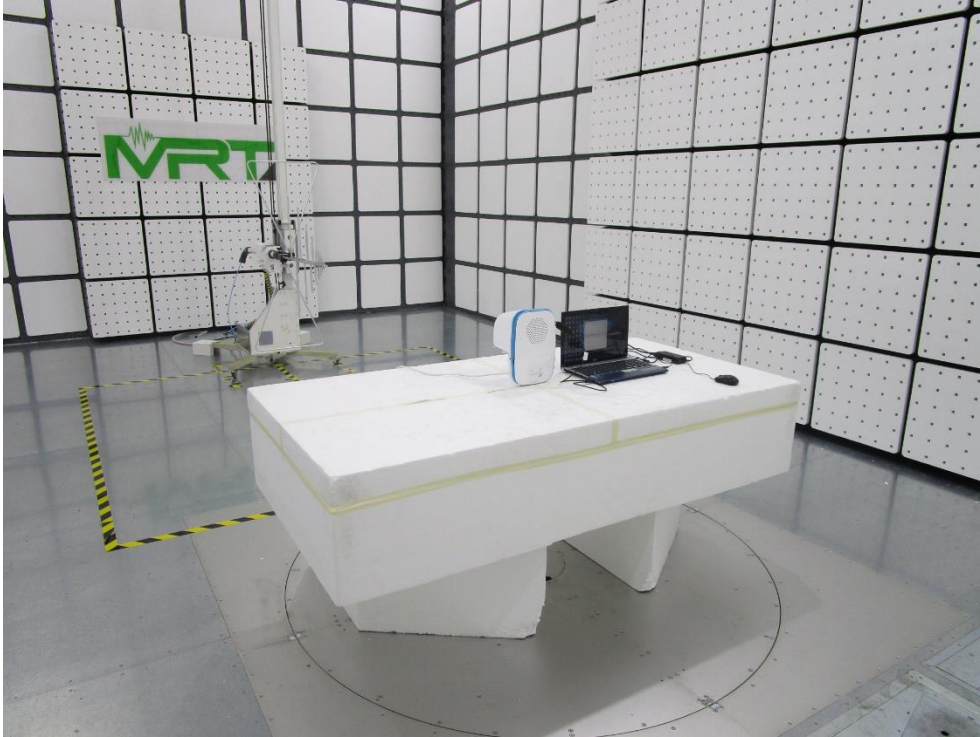

## Test Photograph (BLE)

Description: Front View of Conducted Emission Test Setup

Description: Back View of Conducted Emission Test Setup

**Product: RF Music Player**  
**Trade Name: UIC**  
**Model Number: TAPTAPII**  
**Report No.: 1808TW0902-U3, 1808TW0902-U4**

Description: Radiated Emission Test Setup for below 1GHz

Description: Radiated Emission Test Setup for above 1GHz

**Product: RF Music Player**  
**Trade Name: UIC**  
**Model Number: TAPTAPII**  
**Report No.: 1808TW0902-U3, 1808TW0902-U4**

## Test Photograph (WiFi)

Description: Front View of Conducted Emission Test Setup

Description: Back View of Conducted Emission Test Setup

**Product: RF Music Player**  
**Trade Name: UIC**  
**Model Number: TAPTAPII**  
**Report No.: 1808TW0902-U3, 1808TW0902-U4**