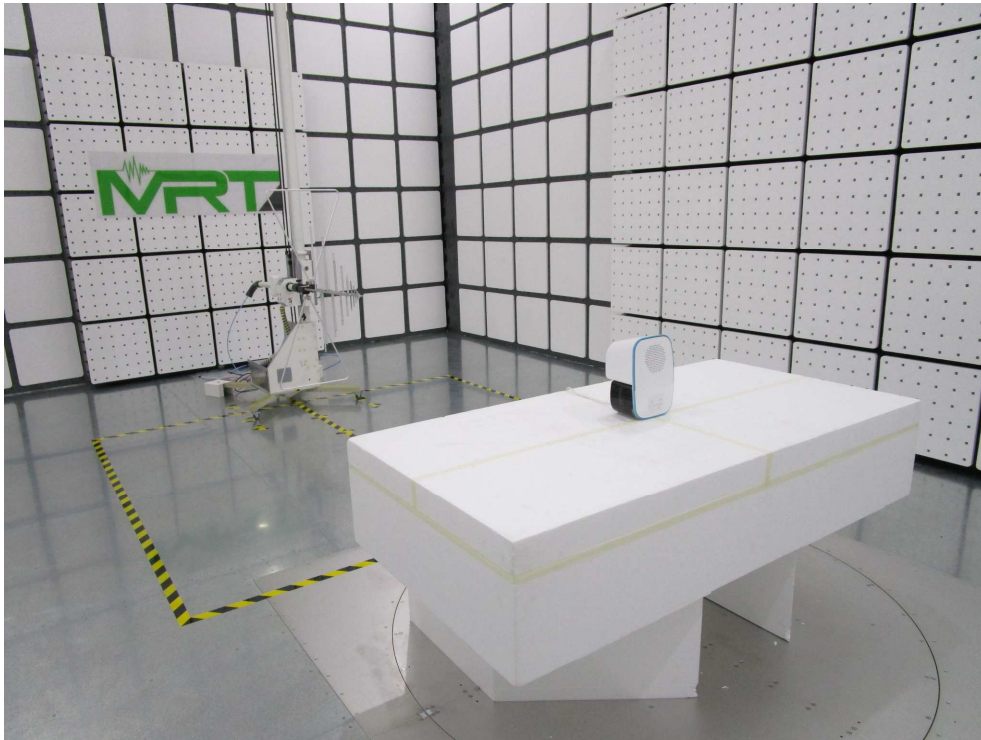

Appendix A - Test Photograph

Test Mode 1~2

Description: Front View of Conducted Emission Test Setup

Test Mode 1~2

Description: Back View of Conducted Emission Test Setup

Test Mode: Mode 1~2

Description: Radiated Emission Test Setup for 30MHz ~ 1GHz

Test Mode: Mode 1~2

Description: Radiated Emission Test Setup for 1GHz ~ 25GHz