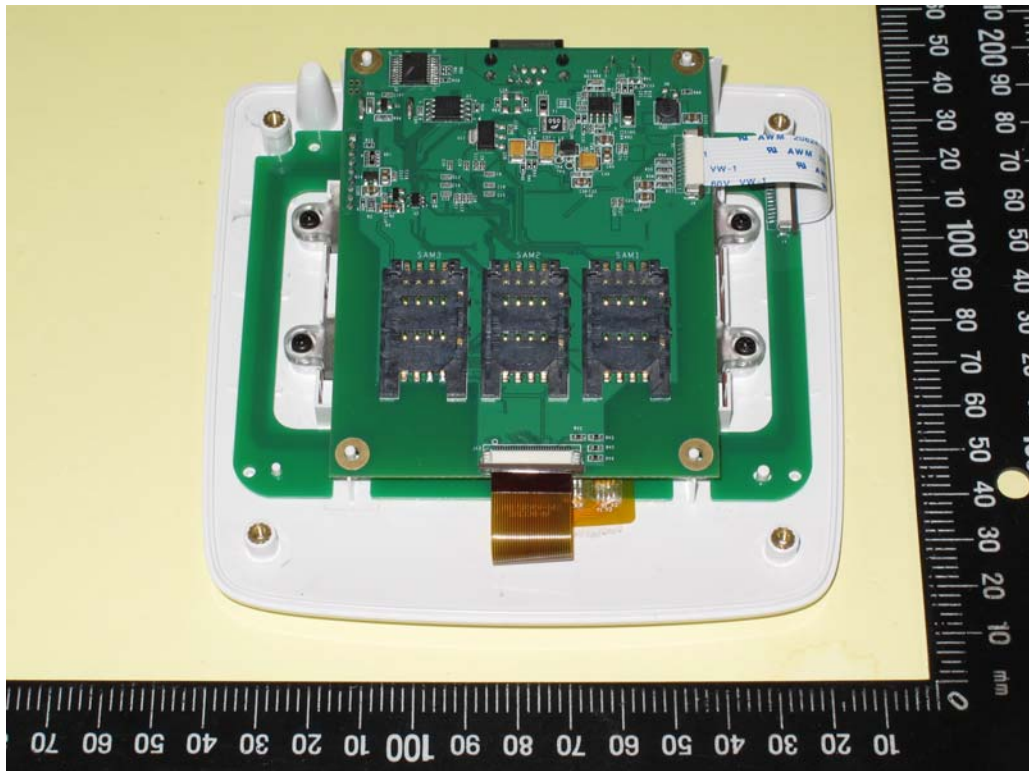

Attachment 3
Internal Photographs of EUT

RF ID Card

Cable

Power Adaptor M6-7US05R-A

Power Adaptor PA1008-1DU