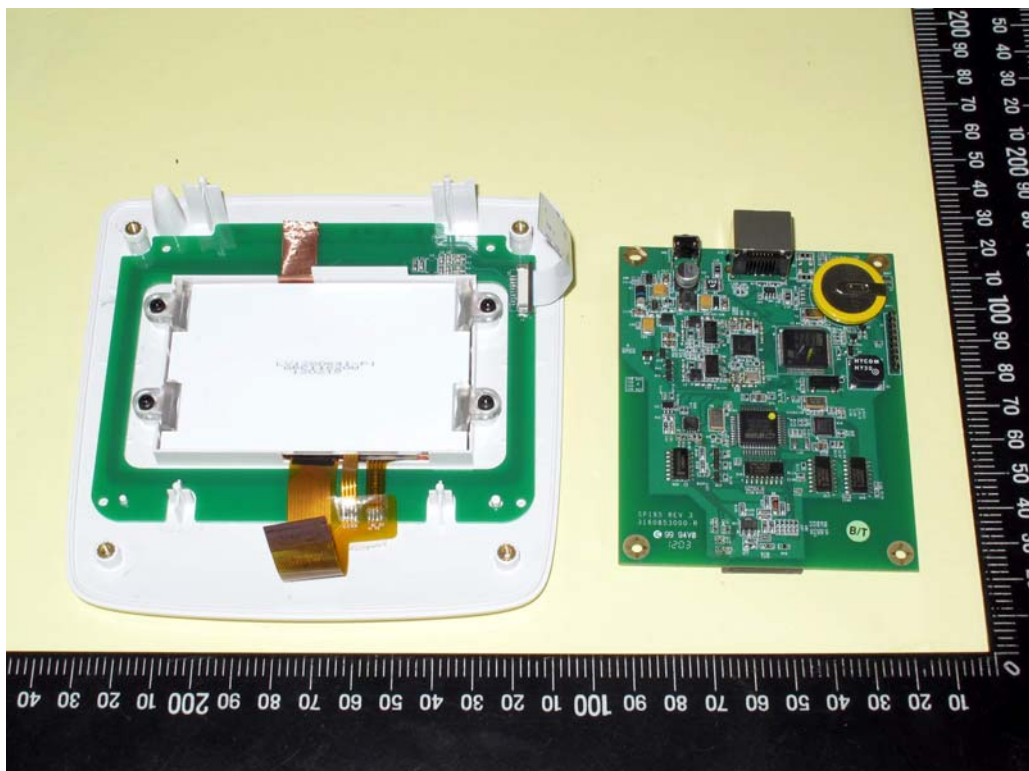

Attachment 3
Internal Photographs of EUT

RF ID Card

Cable

Power Adaptor M6-7US05R-A

Power Adaptor PA1008-1DU