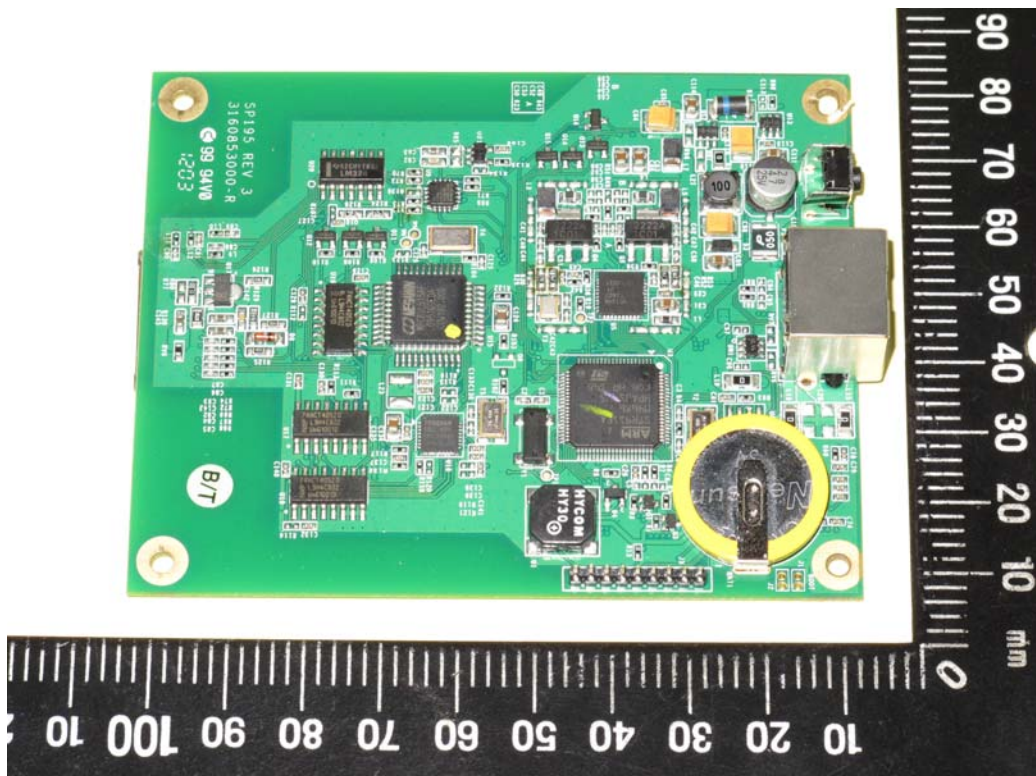

Attachment 3
Internal Photographs of EUT

RF ID Card

Cable

Power Adaptor M6-7US05R-A

Power Adaptor PA1008-1DU