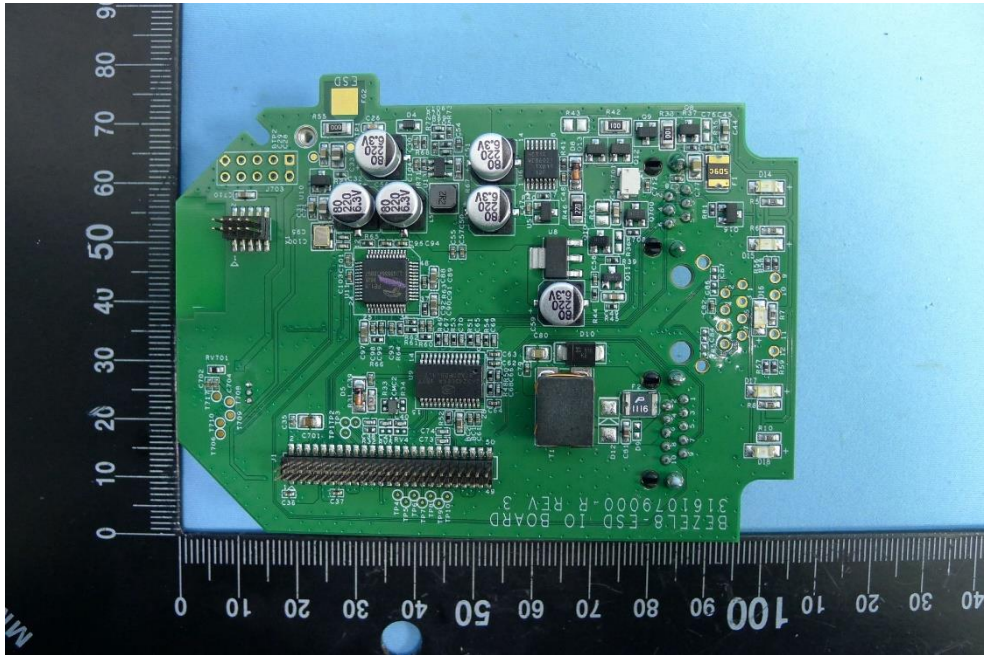

Product: Unattended Payment Terminal

Brand Name: UIC

Model Number: BEZEL8-ESD

### Internal Photograph

(1) EUT Photo

(2) EUT Photo

(3) EUT Photo

(4) EUT Photo

(5) EUT Photo

(6) EUT Photo

(7) EUT Photo

(8) EUT Photo

(9) EUT Photo

(10) EUT Photo

(11) EUT Photo

(12) EUT Photo

(13) EUT Photo

(14) EUT Photo

(15) EUT Photo