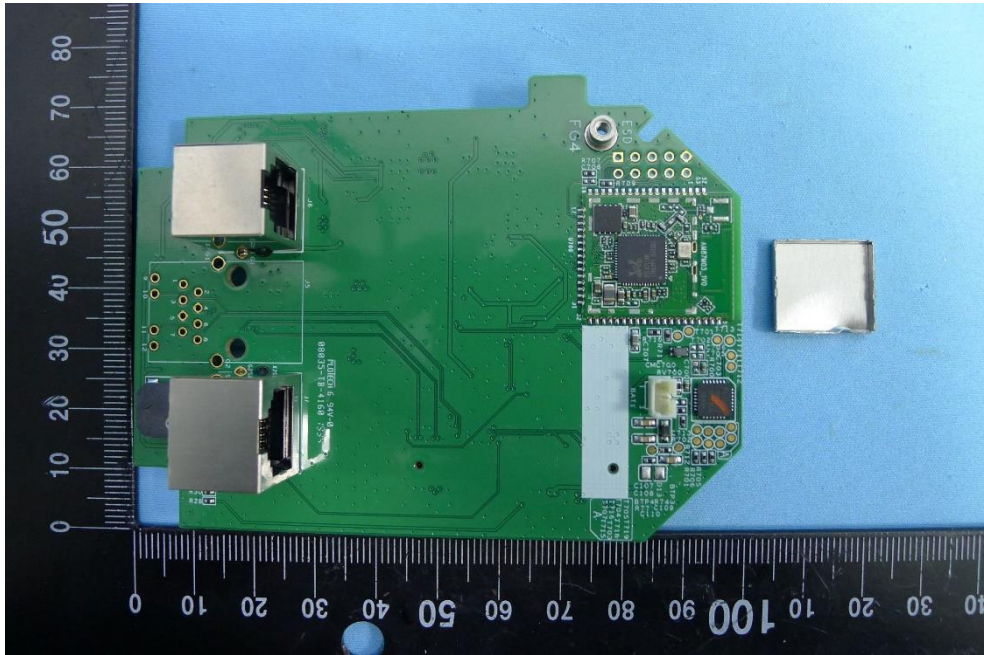

Product: Unattended Payment Terminal

Brand Name: UIC

Model Number: BEZEL8-ESD

### Internal Photograph

(1) EUT Photo

(2) EUT Photo

(3) EUT Photo

(4) EUT Photo

(5) EUT Photo

(6) EUT Photo

(7) EUT Photo

(8) EUT Photo

(9) EUT Photo

(10) EUT Photo

(11) EUT Photo

(12) EUT Photo

(13) EUT Photo

(14) EUT Photo

(15) EUT Photo