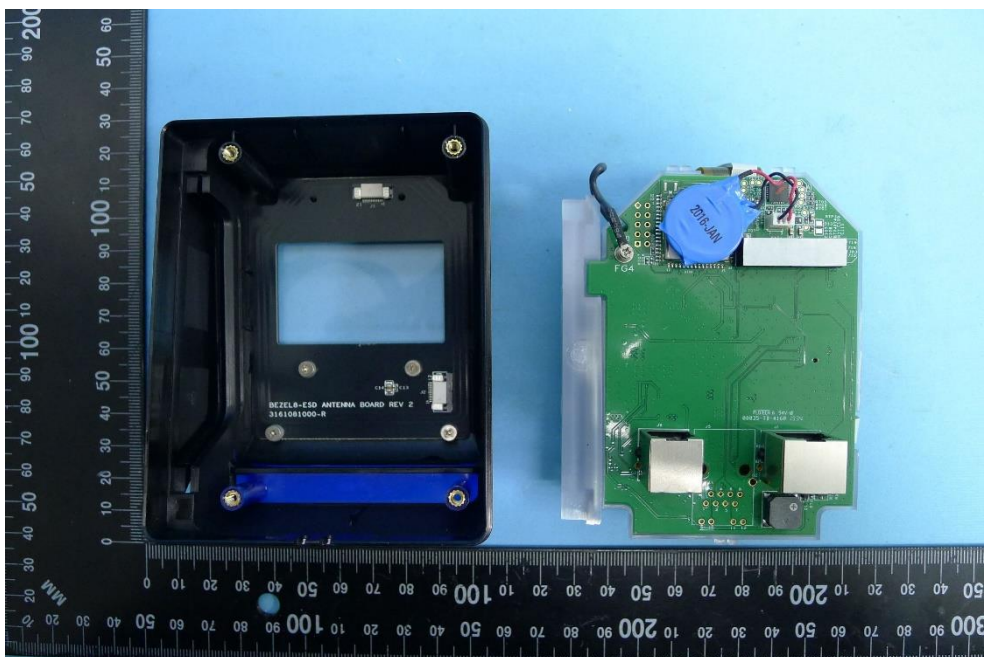

Product: Unattended Payment Terminal

Brand Name: UIC

Model Number: BEZEL8-ESD

### Internal Photograph

(1) EUT Photo

(2) EUT Photo

(3) EUT Photo

(4) EUT Photo

(5) EUT Photo

(6) EUT Photo

(7) EUT Photo