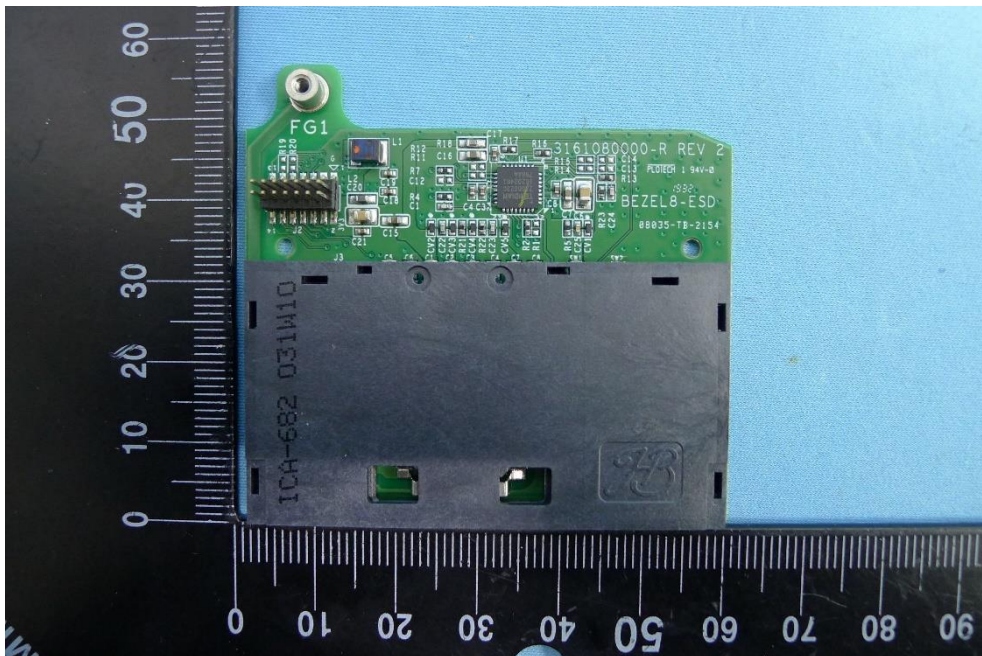

(17) EUT Photo

(16) EUT Photo