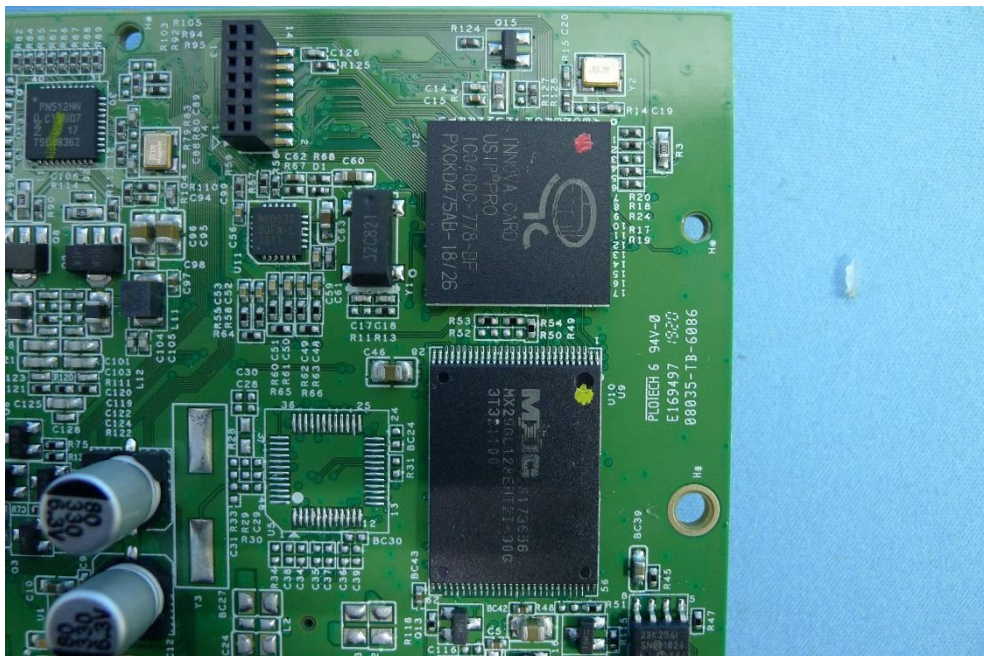

Product: Unattended Payment Terminal

Brand Name: UIC

Model Number: BEZEL8-ESD

(16) EUT Photo

(17) EUT Photo

(18) EUT Photo

(19) EUT Photo

(20) EUT Photo

(21) EUT Photo

(22) EUT Photo

(23) EUT Photo