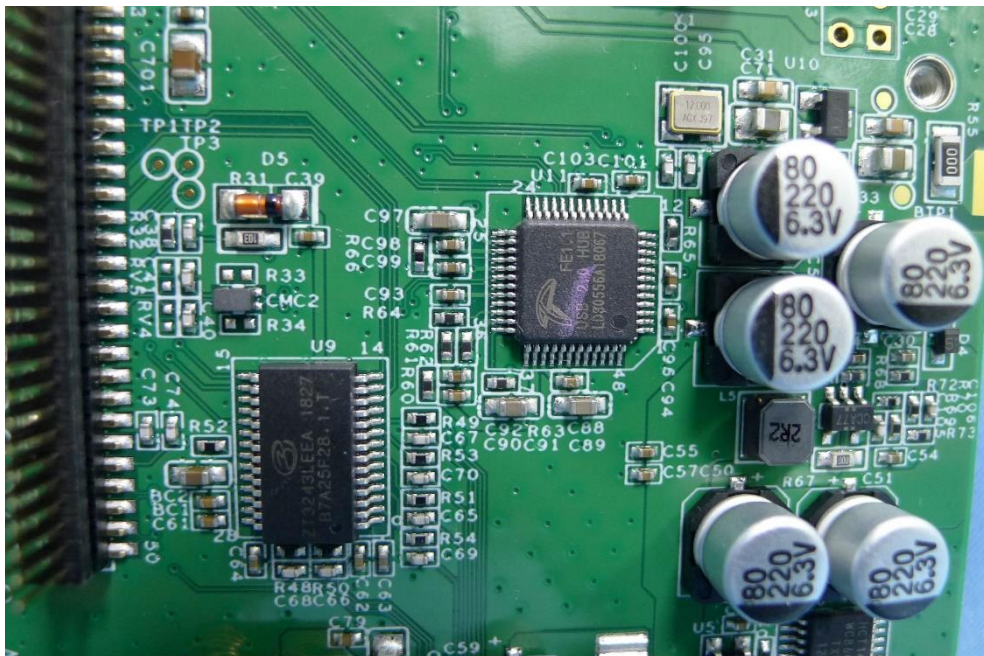

Product: Unattended Payment Terminal

Brand Name: UIC

Model Number: BEZEL8-ESD

### Internal Photograph

(1) EUT Photo

(2) EUT Photo

(3) EUT Photo

(4) EUT Photo

(5) EUT Photo

(6) EUT Photo

(7) EUT Photo

(8) EUT Photo

(9) EUT Photo

(10) EUT Photo

(11) EUT Photo

(12) EUT Photo

(13) EUT Photo

(14) EUT Photo

(15) EUT Photo