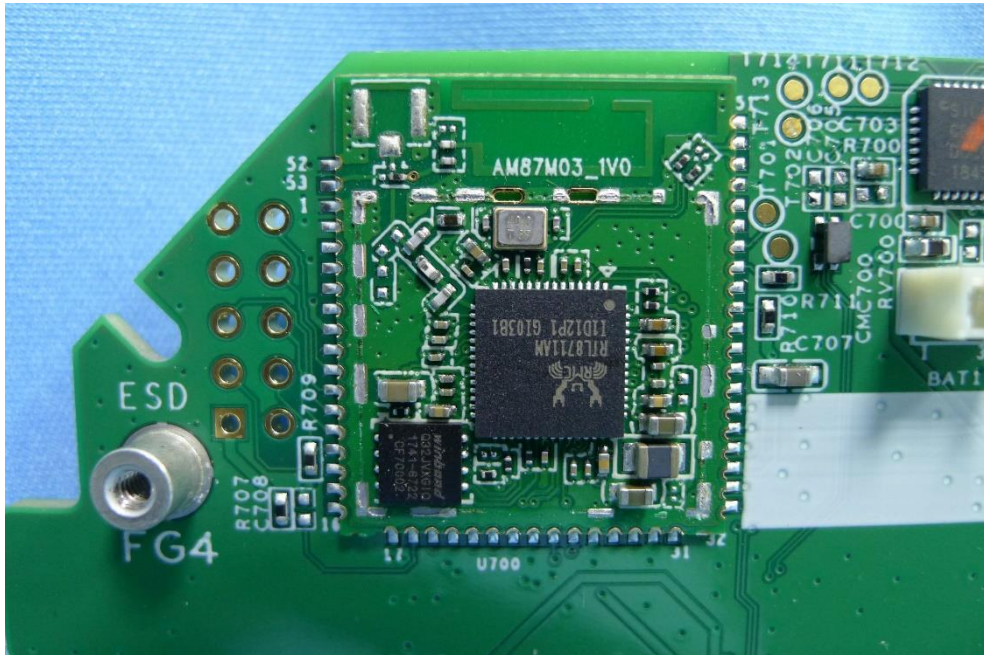

Product: Unattended Payment Terminal

Brand Name: UIC

Model Number: BEZEL8-ESD

### Internal Photograph

(1) EUT Photo

(2) EUT Photo

(3) EUT Photo

(4) EUT Photo

(5) EUT Photo

(6) EUT Photo

(7) EUT Photo

(8) EUT Photo

(9) EUT Photo

(10) EUT Photo

(11) EUT Photo

(12) EUT Photo

(13) EUT Photo

(14) EUT Photo

(15) EUT Photo

(16) EUT Photo

(17) EUT Photo

(18) EUT Photo

(19) EUT Photo

(20) EUT Photo

(21) EUT Photo

(22) EUT Photo

(23) EUT Photo