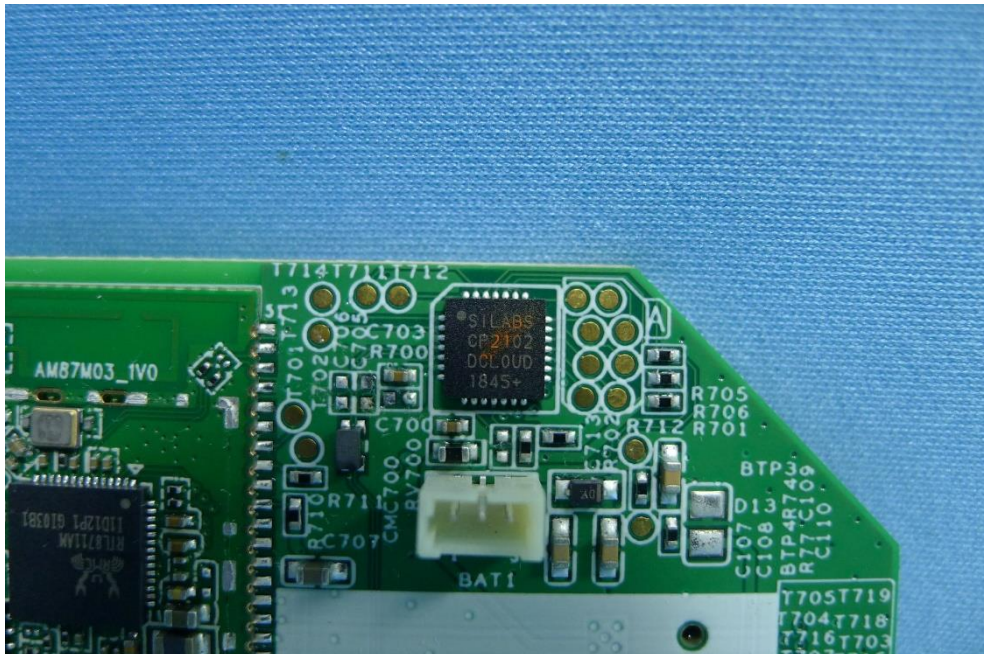

Product: Unattended Payment Terminal

Brand Name: UIC

Model Number: BEZEL8-ESD

(8) EUT Photo

(9) EUT Photo

(10) EUT Photo

(11) EUT Photo

(12) EUT Photo

(13) EUT Photo

(14) EUT Photo

(15) EUT Photo