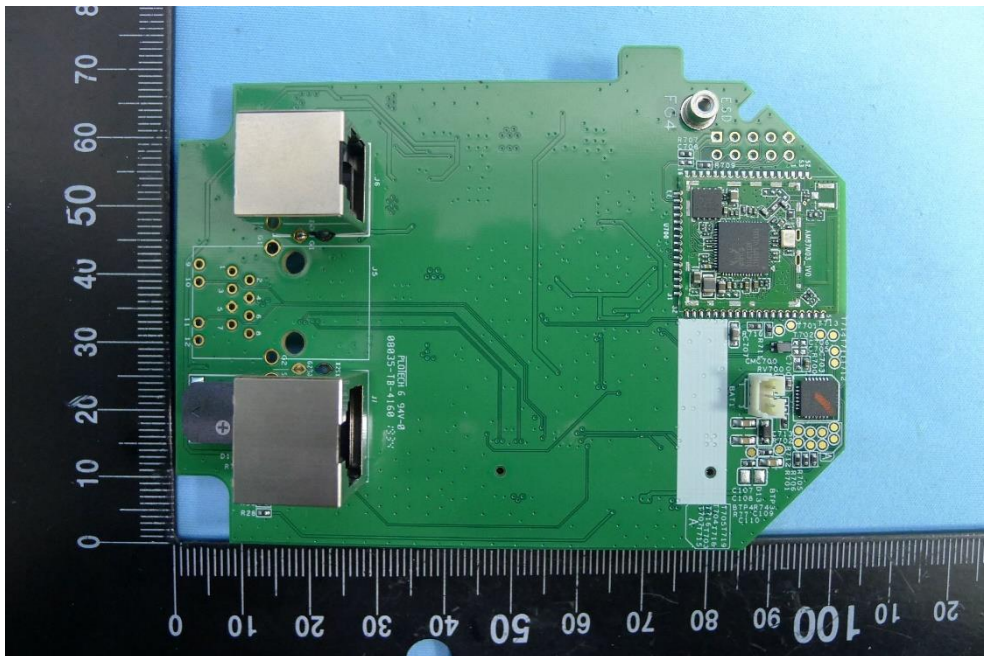

(11) EUT Photo

(10) EUT Photo