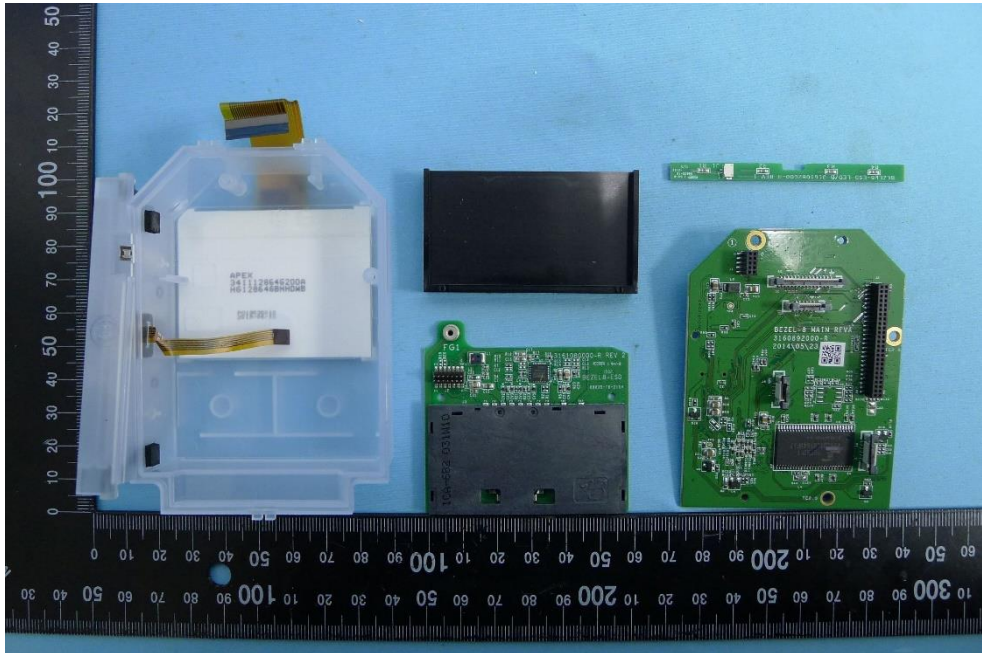

Product: Unattended Payment Terminal

Brand Name: UIC

Model Number: BEZEL8-ESD

### Internal Photograph

(1) EUT Photo

(2) EUT Photo

(3) EUT Photo

(4) EUT Photo

(5) EUT Photo

(6) EUT Photo

(7) EUT Photo

(8) EUT Photo

(9) EUT Photo

(10) EUT Photo

(11) EUT Photo

(12) EUT Photo

(13) EUT Photo

(14) EUT Photo

(15) EUT Photo