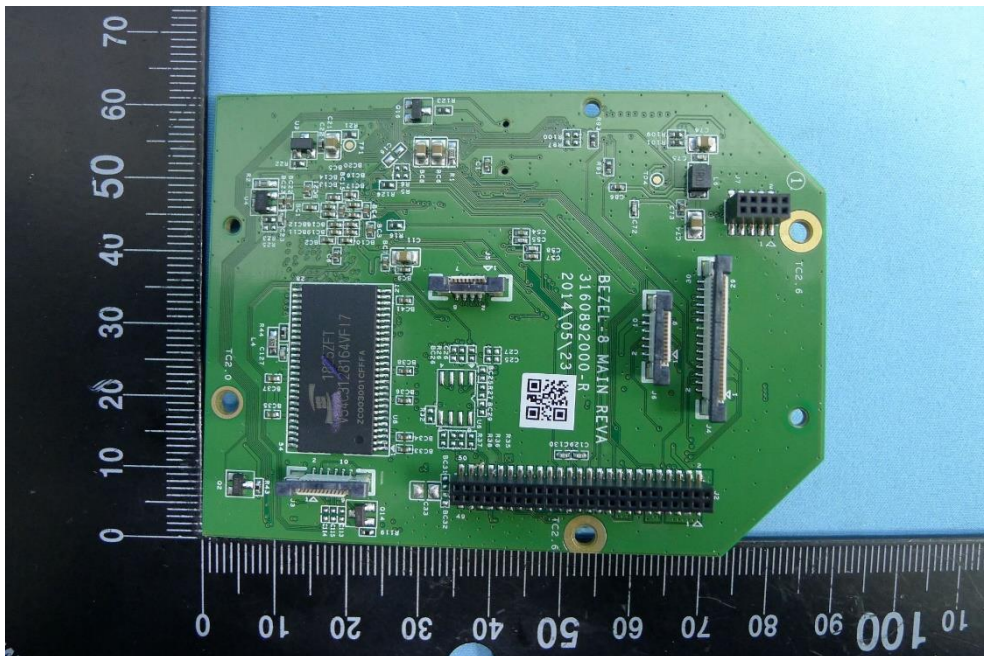

Product: Unattended Payment Terminal

Brand Name: UIC

Model Number: BEZEL8-ESD

(16) EUT Photo

(17) EUT Photo

(18) EUT Photo

(19) EUT Photo

(20) EUT Photo

(21) EUT Photo

(22) EUT Photo

(23) EUT Photo