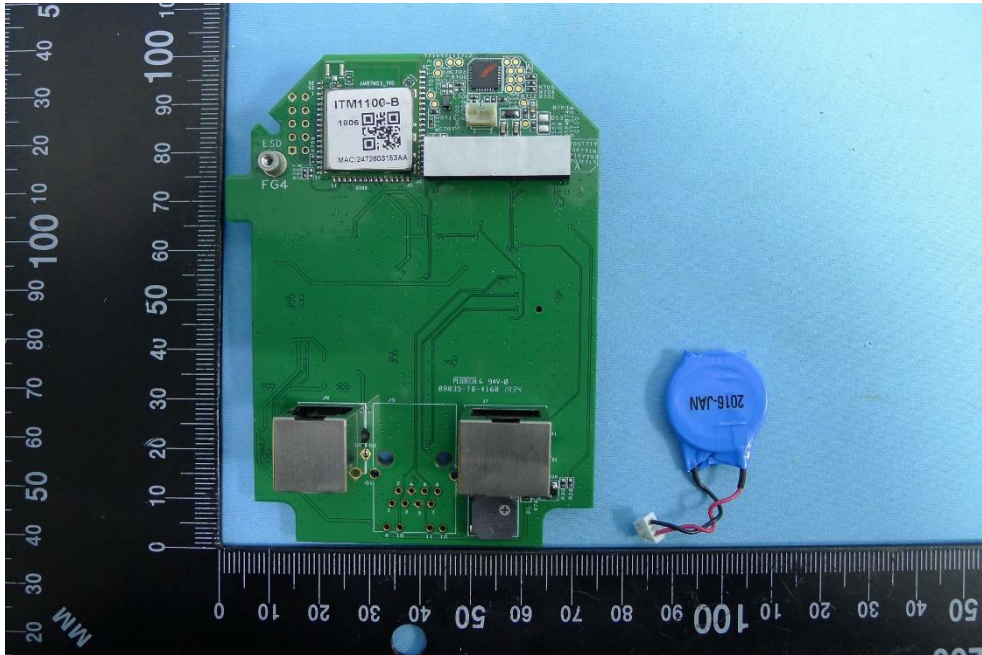

Product: Unattended Payment Terminal

Brand Name: UIC

Model Number: BEZEL8-ESD

### Internal Photograph

(1) EUT Photo

(2) EUT Photo

(3) EUT Photo

(4) EUT Photo

(5) EUT Photo

(6) EUT Photo

(7) EUT Photo