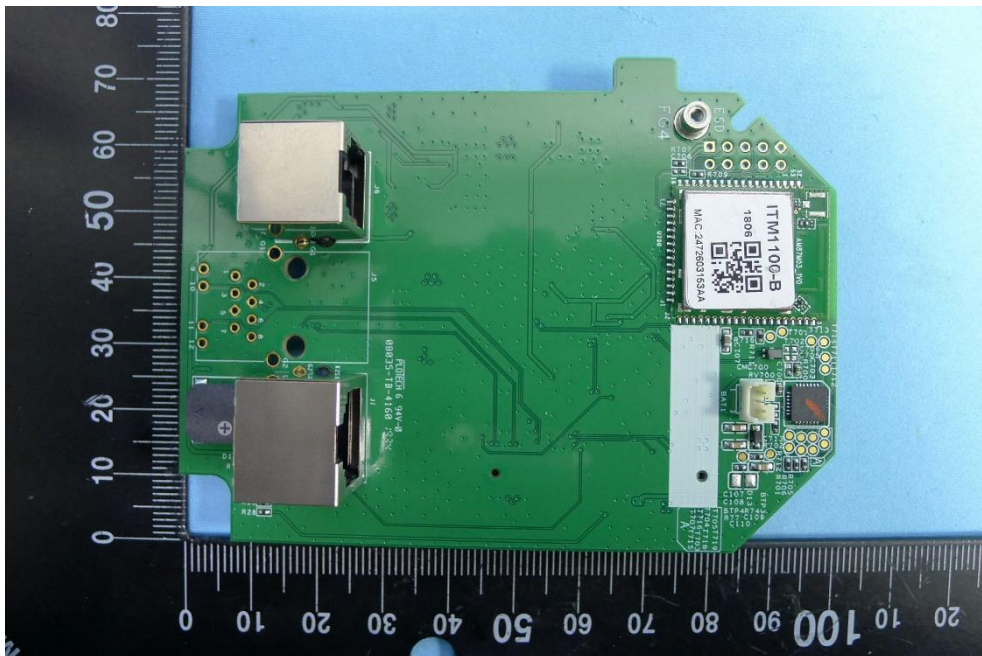

(9) EUT Photo

(8) EUT Photo