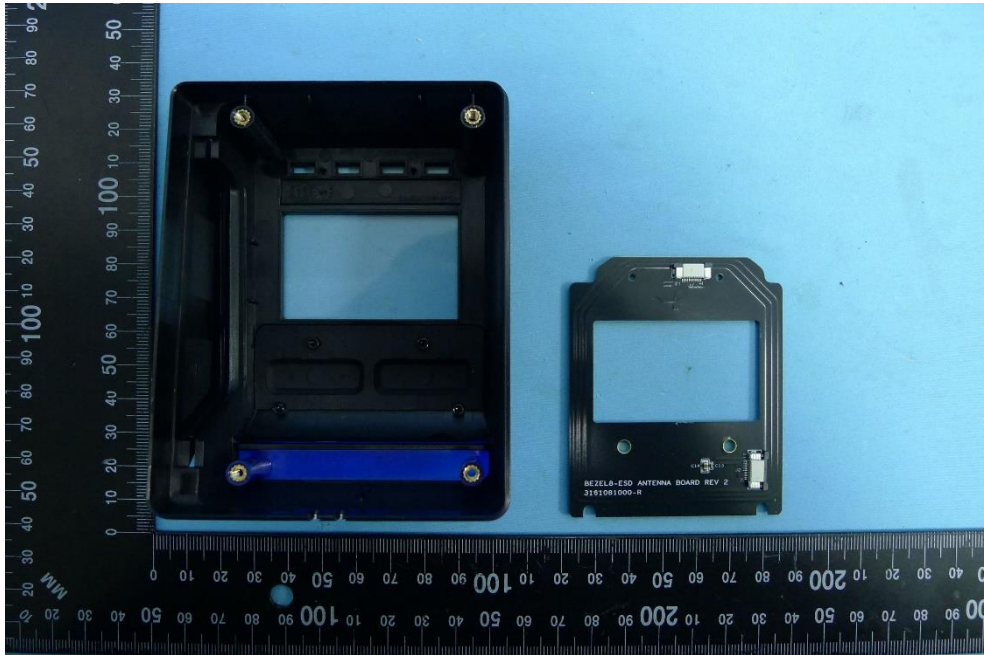

Product: Unattended Payment Terminal

Brand Name: UIC

Model Number: BEZEL8-ESD

### Internal Photograph

(1) EUT Photo

(2) EUT Photo

(3) EUT Photo

(4) EUT Photo

(5) EUT Photo

(6) EUT Photo

(7) EUT Photo