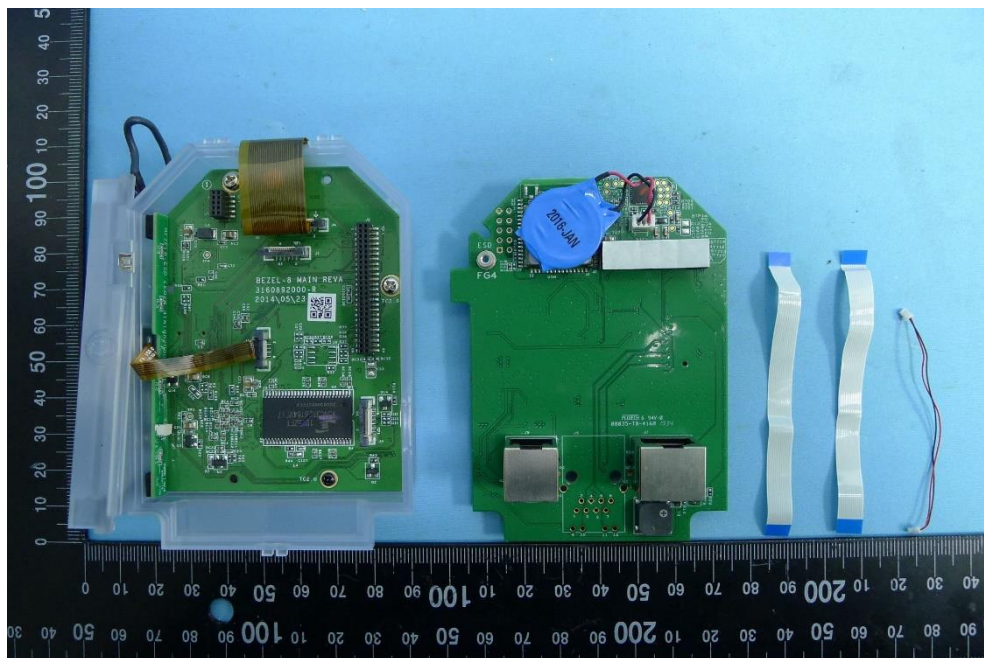

Product: Unattended Payment Terminal

Brand Name: UIC

Model Number: BEZEL8-ESD

### Internal Photograph

(1) EUT Photo

(2) EUT Photo

(3) EUT Photo

(4) EUT Photo

(5) EUT Photo

(6) EUT Photo

(7) EUT Photo