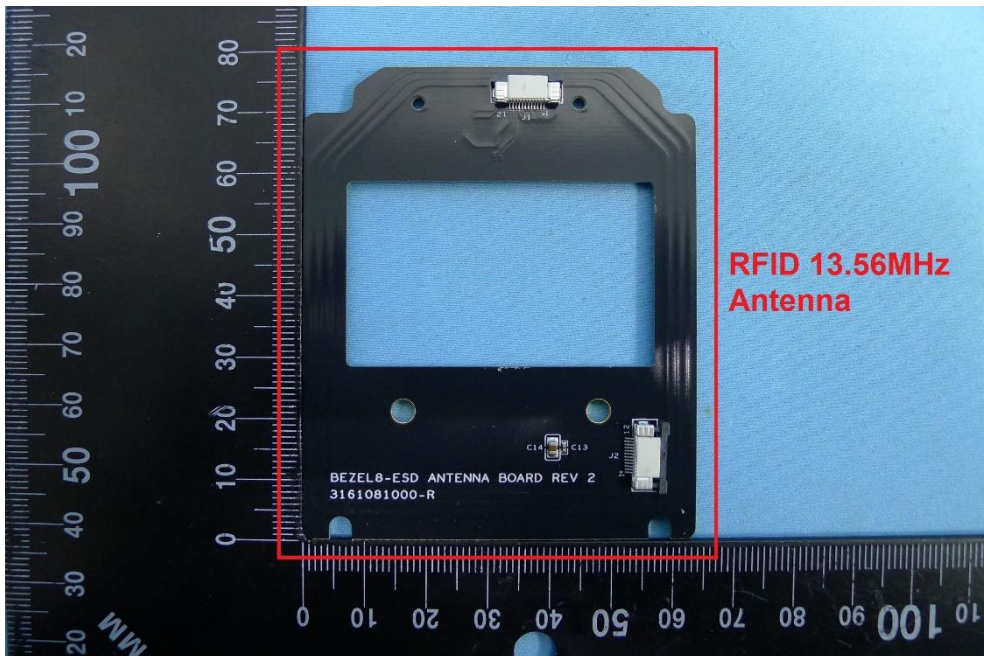

Product: Unattended Payment Terminal

Brand Name: UIC

Model Number: BEZEL8-ESD

### Internal Photograph

(1) EUT Photo

(2) EUT Photo

(3) EUT Photo

(4) EUT Photo

(5) EUT Photo

(6) EUT Photo

(7) EUT Photo