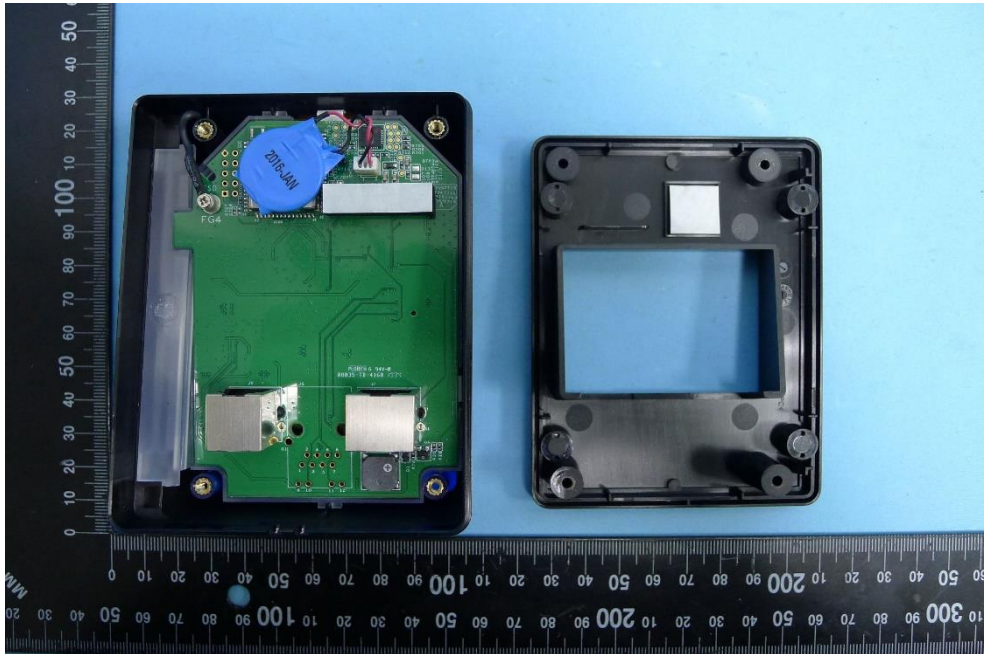

Product: Unattended Payment Terminal

Brand Name: UIC

Model Number: BEZEL8-ESD

### Internal Photograph

(1) EUT Photo

(2) EUT Photo

(3) EUT Photo

(4) EUT Photo

(5) EUT Photo

(6) EUT Photo

(7) EUT Photo