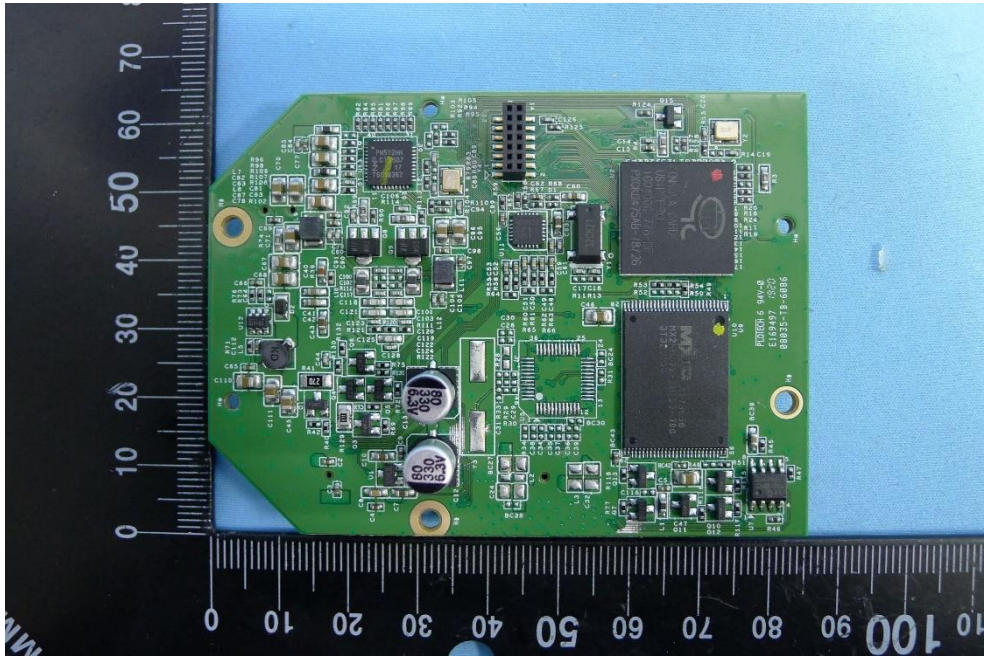

Product: Unattended Payment Terminal

Brand Name: UIC

Model Number: BEZEL8-ESD

(16) EUT Photo

(17) EUT Photo

(18) EUT Photo

(19) EUT Photo

(20) EUT Photo

(21) EUT Photo

(22) EUT Photo

(23) EUT Photo