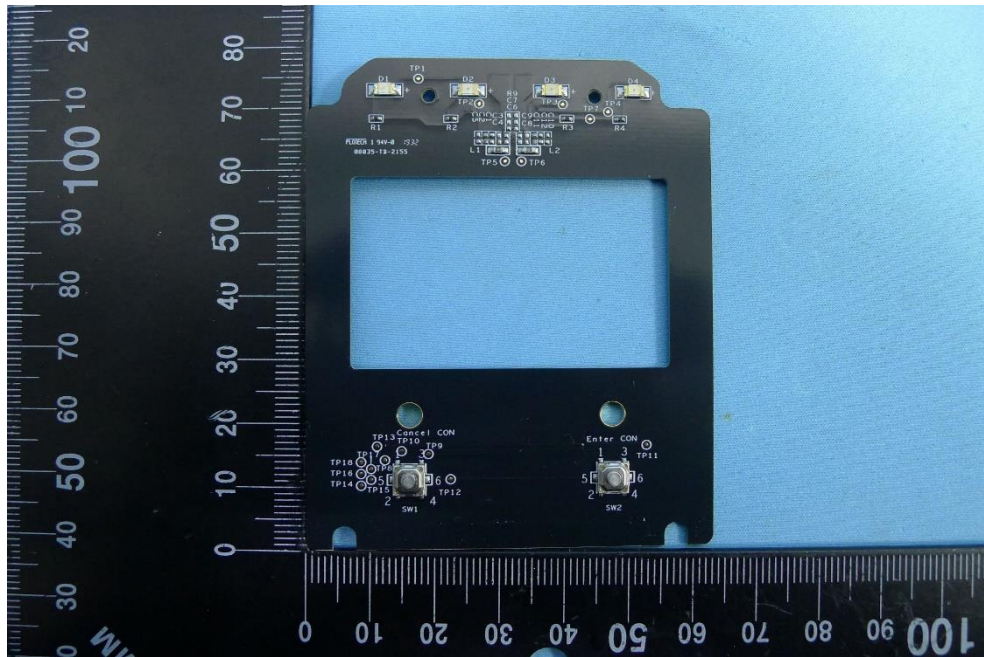

Product: Unattended Payment Terminal

Brand Name: UIC

Model Number: BEZEL8-ESD

### Internal Photograph

(1) EUT Photo

(2) EUT Photo

(3) EUT Photo

(4) EUT Photo

(5) EUT Photo

(6) EUT Photo

(7) EUT Photo