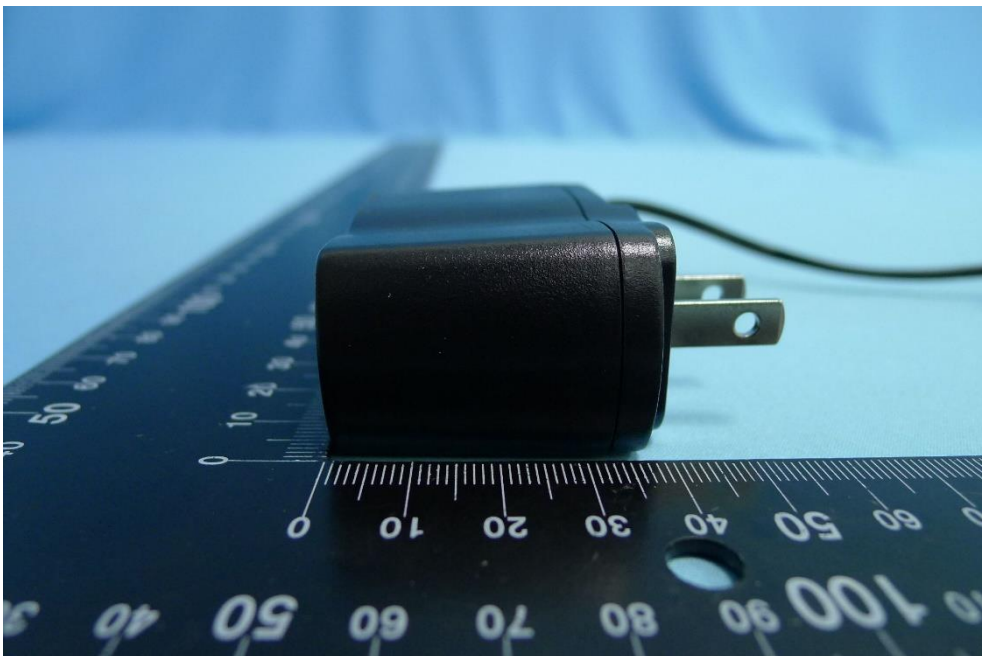

(14) Adapter (UV305-0510)