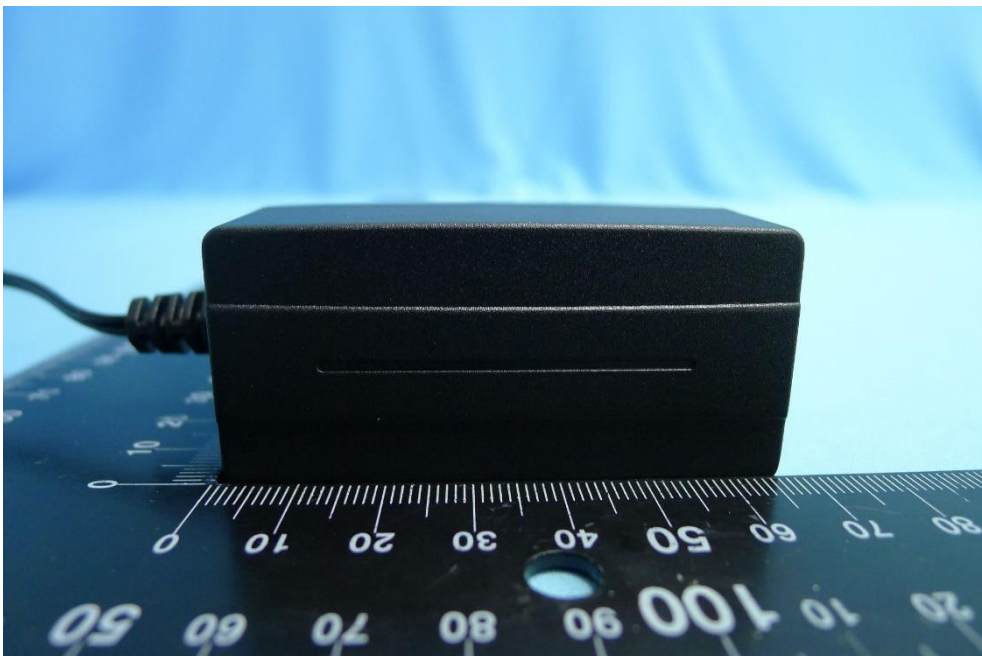

(22) Adapter (A106-2050130U)