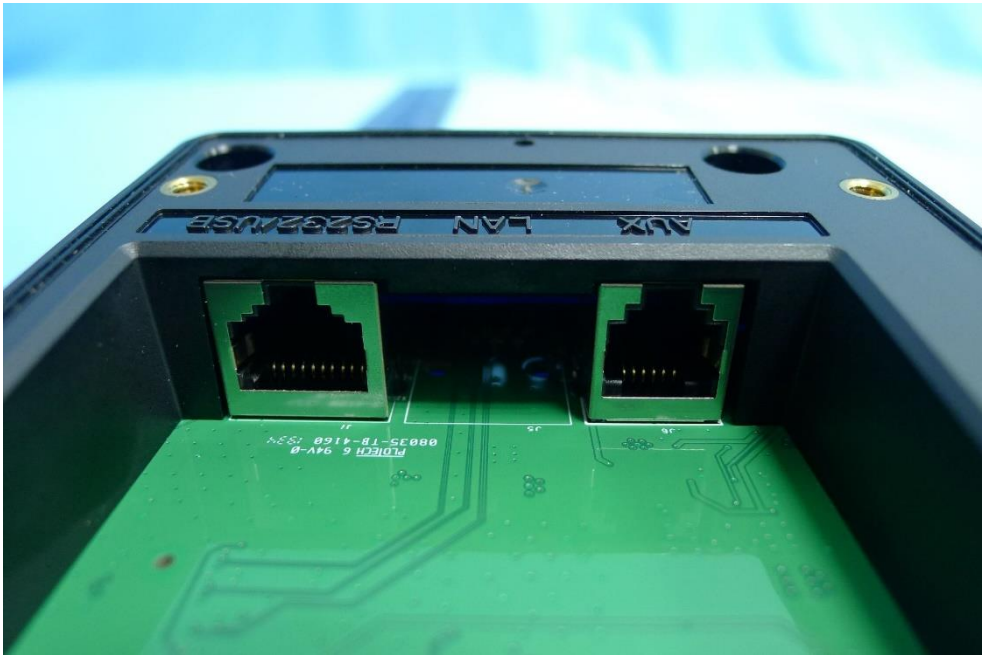

Product: Unattended Payment Terminal

Brand Name: UIC

Model Number: BEZEL8-ESD

External Photograph

(1) EUT Photo

(2) EUT Photo

(3) EUT Photo

(4) EUT Photo

(5) EUT Photo

(6) EUT Photo

(7) EUT Photo

(8) EUT Photo

(9) EUT Photo

(10) Adapter (UV305-0510)

(11) Adapter (UV305-0510)

(12) Adapter (UV305-0510)