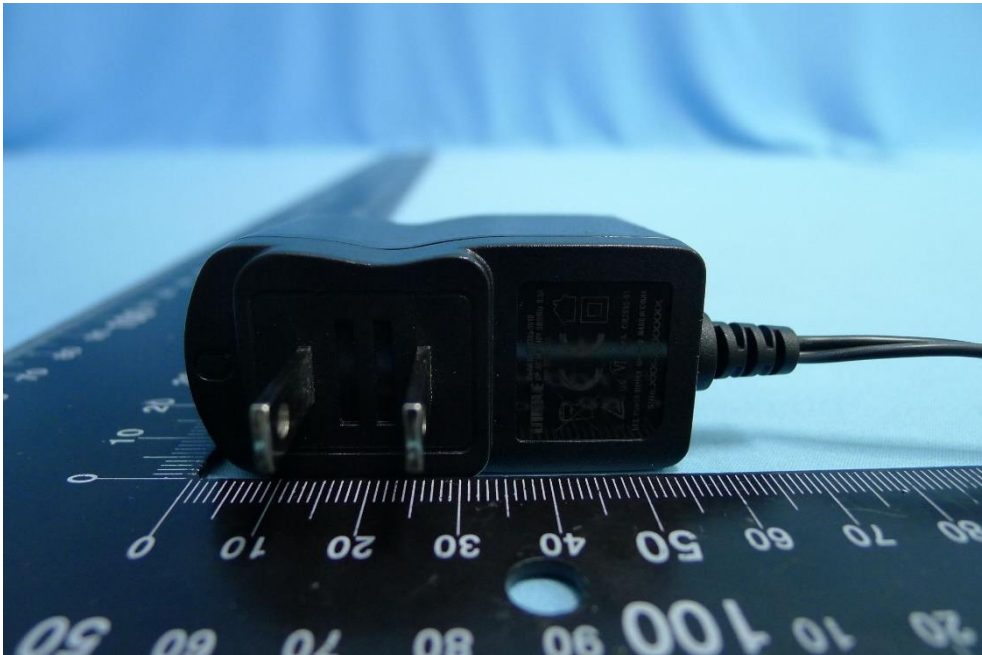

(13) Adapter (UV305-0510)