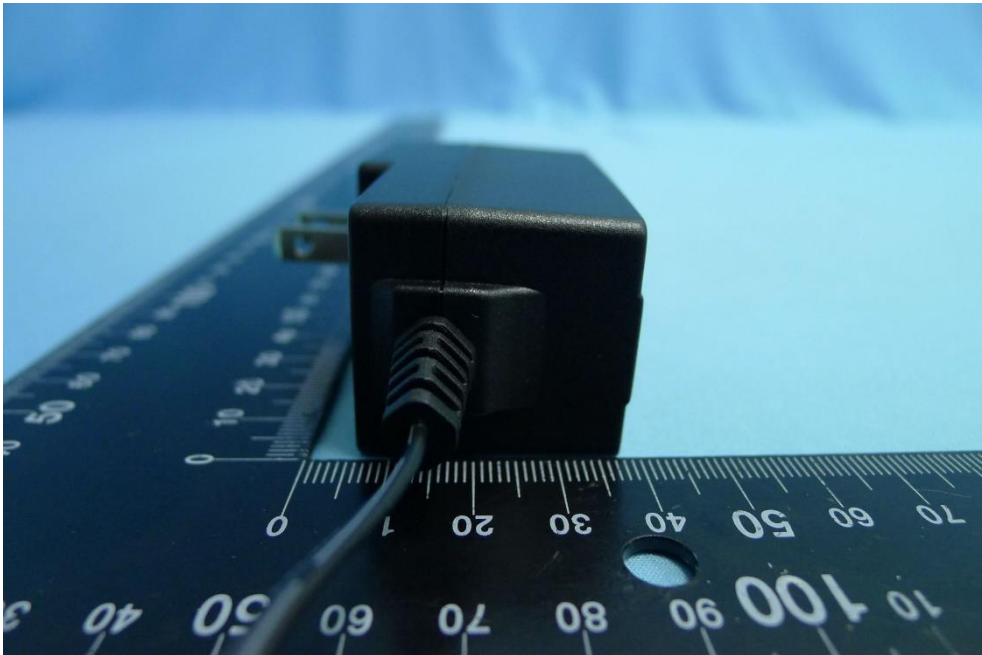

(19) Adapter (A106-2050130U)