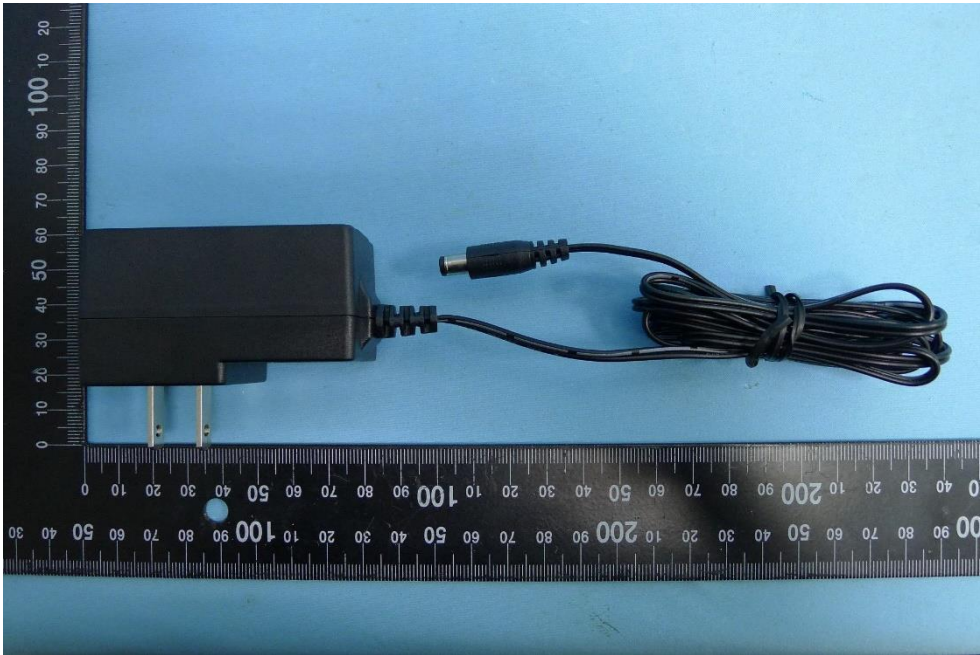

(17) Adapter (A106-2050130U)