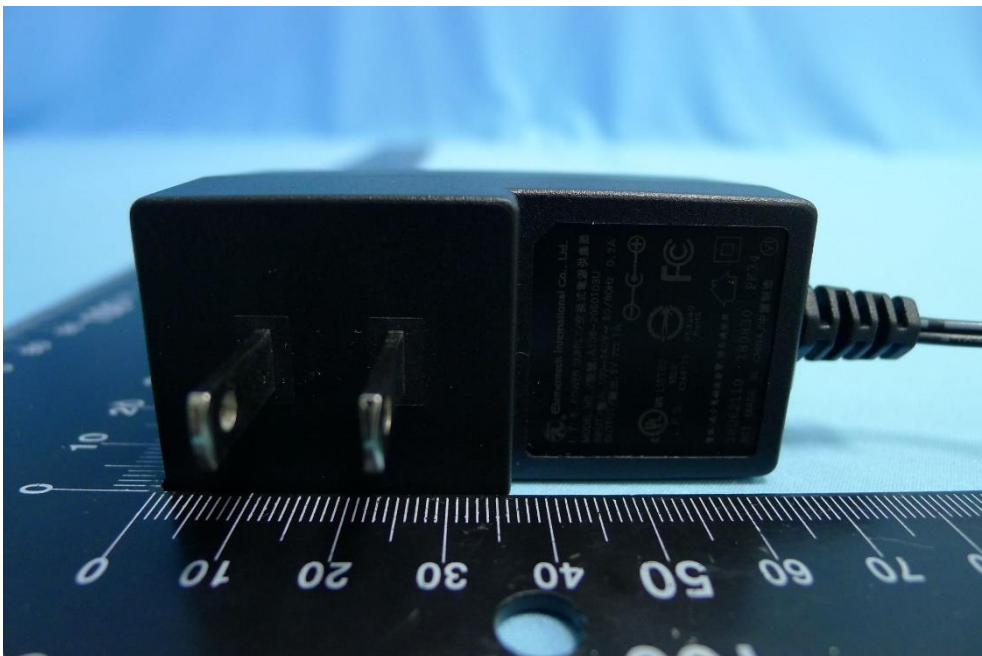

(20) Adapter (A106-2050130U)