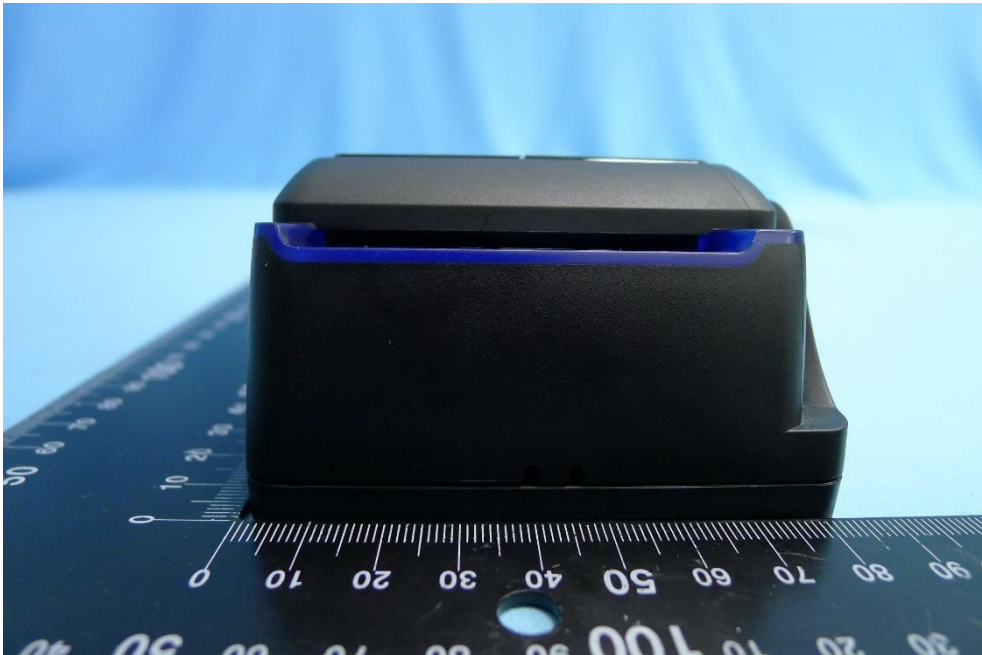

Product: Unattended Payment Terminal

Brand Name: UIC

Model Number: BEZEL8-ESD

External Photograph

(1) EUT Photo

(2) EUT Photo

(3) EUT Photo

(4) EUT Photo