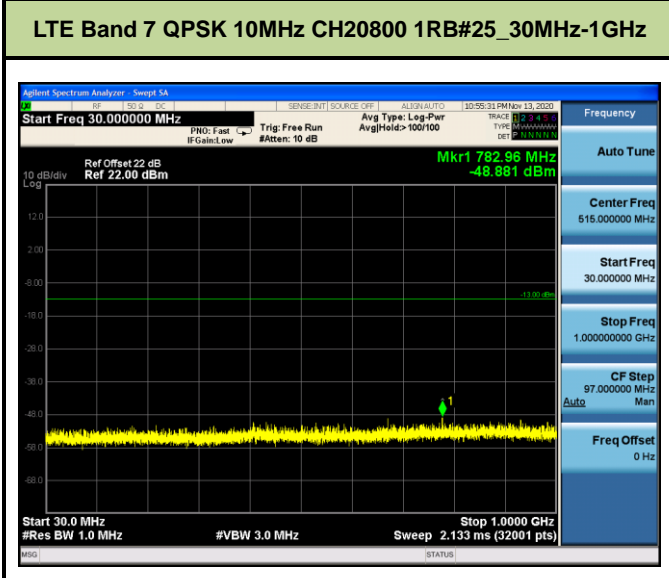

Test Mode	Modulation	Channel/ Frequency (MHz)	Bandwidth (MHz)	RB Size	RB Offset	Test Result
LTE Band 7 (Low Channel)	QPSK	CH20775 / 2502.5MHz	5	1	12	Pass
		CH20800 / 2505MHz	10	1	25	Pass
		CH20825 / 2507.5MHz	15	1	36	Pass
		CH20850 / 2510MHz	20	1	49	Pass
	16QAM	CH20775 / 2502.5MHz	5	1	12	Pass
		CH20800 / 2505MHz	10	1	25	Pass
		CH20825 / 2507.5MHz	15	1	36	Pass
		CH20850 / 2510MHz	20	1	49	Pass
LTE Band 7 (Middle Channel)	QPSK	CH21100 / 2535MHz	5	1	12	Pass
			10	1	25	Pass
			15	1	36	Pass
			20	1	49	Pass
	16QAM		5	1	12	Pass
			10	1	25	Pass
			15	1	36	Pass
			20	1	49	Pass
LTE Band 7 (High Channel)	QPSK	CH21425 / 2567.5MHz	5	1	12	Pass
		CH21400 / 2565MHz	10	1	25	Pass
		CH21375 / 2562.5MHz	15	1	36	Pass
		CH21350 / 2560MHz	20	1	49	Pass
	16QAM	CH21425 / 2567.5MHz	5	1	12	Pass
		CH21400 / 2565MHz	10	1	25	Pass
		CH21375 / 2562.5MHz	15	1	36	Pass
		CH21350 / 2560MHz	20	1	49	Pass