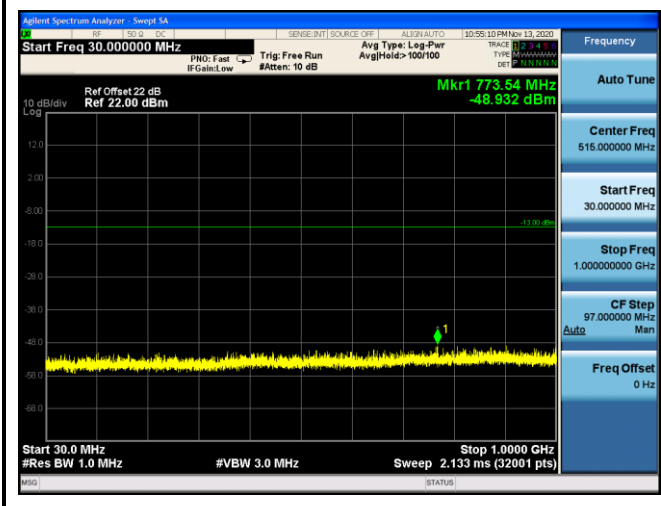

LTE Band 7 16QAM 10MHz CH20800 1RB#25_30MHz-1GHz   **LTE Band 7 16QAM 10MHz CH20800 1RB#25_1GHz-25GHz**