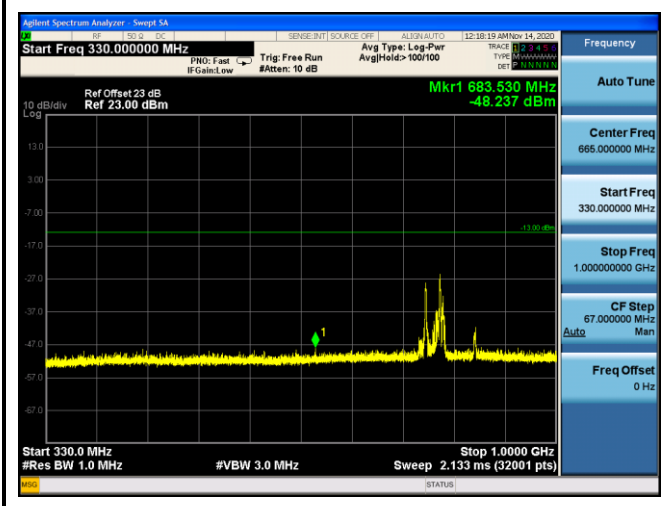

LTE Band 5 QPSK 5MHz CH20625 1RB#12_1GHz-10GHz

LTE Band 5 16QAM 1.4MHz CH20643 1RB#2_30MHz-1GHz **LTE Band 5 16QAM 1.4MHz CH20643 1RB#2_1GHz-10GHz**

LTE Band 5 16QAM 3MHz CH20635 1RB#7_30MHz-1GHz **LTE Band 5 16QAM 3MHz CH20635 1RB#7_1GHz-10GHz**