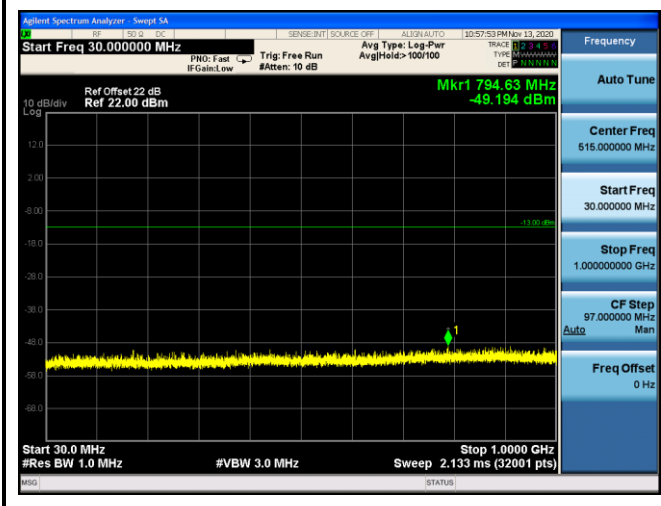

LTE Band 7 16QAM 15MHz CH20825 1RB#36_30MHz-1GHz   **LTE Band 7 16QAM 15MHz CH20825 1RB#36_1GHz-25GHz**