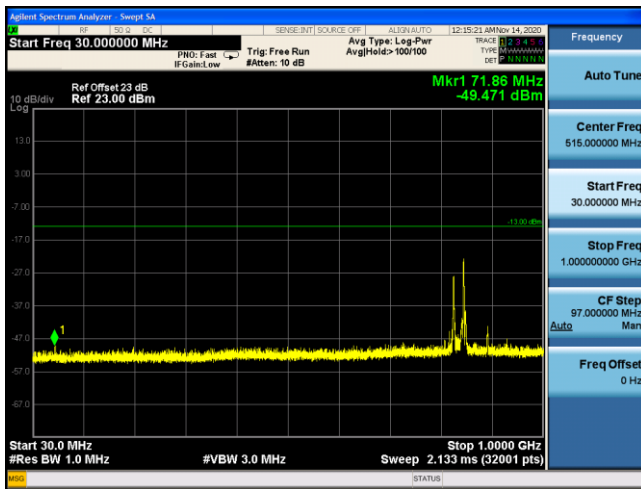

LTE Band 5 16QAM 1.4MHz CH20525 1RB#2_30MHz-1GHz **LTE Band 5 16QAM 1.4MHz CH20525 1RB#2_1GHz-10GHz**

LTE Band 5 16QAM 3MHz CH20525 1RB#7_30MHz-1GHz **LTE Band 5 16QAM 3MHz CH20525 1RB#7_1GHz-10GHz**

LTE Band 5 16QAM 5MHz CH20525 1RB#12_30MHz-1GHz **LTE Band 5 16QAM 5MHz CH20525 1RB#12_1GHz-10GHz**

LTE Band 5 QPSK 1.4MHz CH20643 1RB#2_30MHz-1GHz

LTE Band 5 QPSK 1.4MHz CH20643 1RB#2_1GHz-10GHz

LTE Band 5 QPSK 3MHz CH20635 1RB#7_30MHz-1GHz

LTE Band 5 QPSK 3MHz CH20635 1RB#7_1GHz-10GHz

LTE Band 5 QPSK 5MHz CH20625 1RB#12_30MHz-1GHz