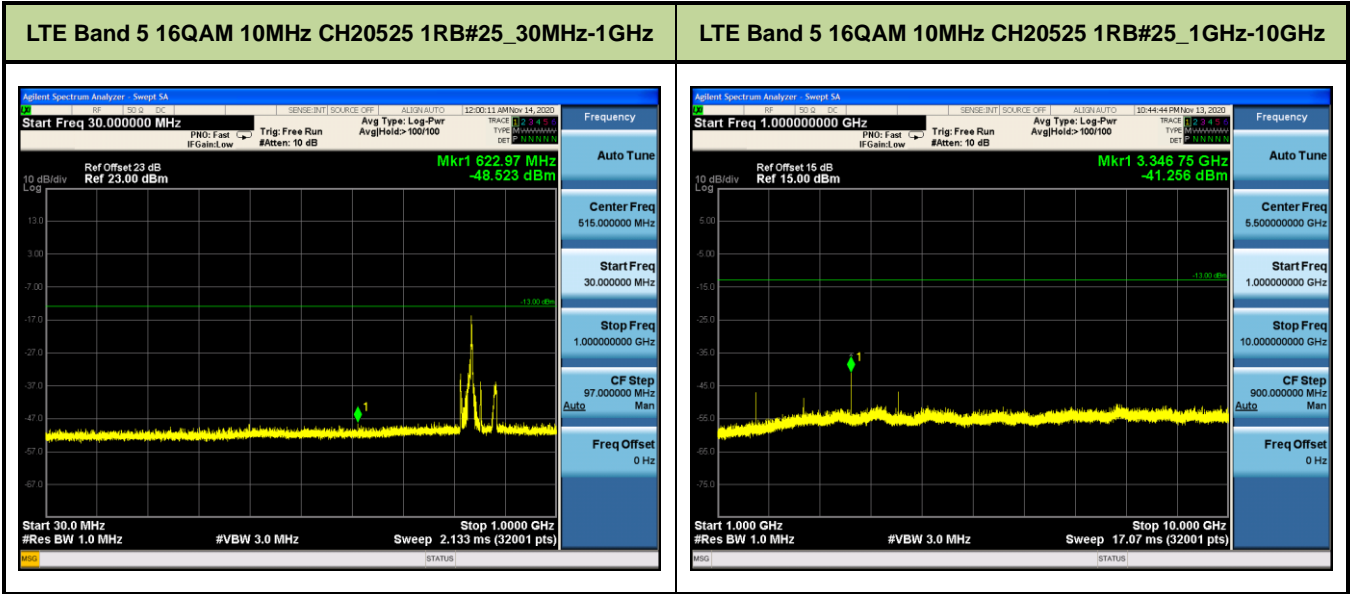

LTE Band 5 16QAM 1.4MHz CH20525 1RB#2_30MHz-1GHz **LTE Band 5 16QAM 1.4MHz CH20525 1RB#2_1GHz-10GHz**

LTE Band 5 16QAM 3MHz CH20525 1RB#7_30MHz-1GHz **LTE Band 5 16QAM 3MHz CH20525 1RB#7_1GHz-10GHz**

LTE Band 5 16QAM 5MHz CH20525 1RB#12_30MHz-1GHz **LTE Band 5 16QAM 5MHz CH20525 1RB#12_1GHz-10GHz**

LTE Band 5 QPSK 1.4MHz CH20643 1RB#2_30MHz-1GHz

LTE Band 5 QPSK 1.4MHz CH20643 1RB#2_1GHz-10GHz

LTE Band 5 QPSK 3MHz CH20635 1RB#7_30MHz-1GHz

LTE Band 5 QPSK 3MHz CH20635 1RB#7_1GHz-10GHz

LTE Band 5 QPSK 5MHz CH20625 1RB#12_30MHz-1GHz