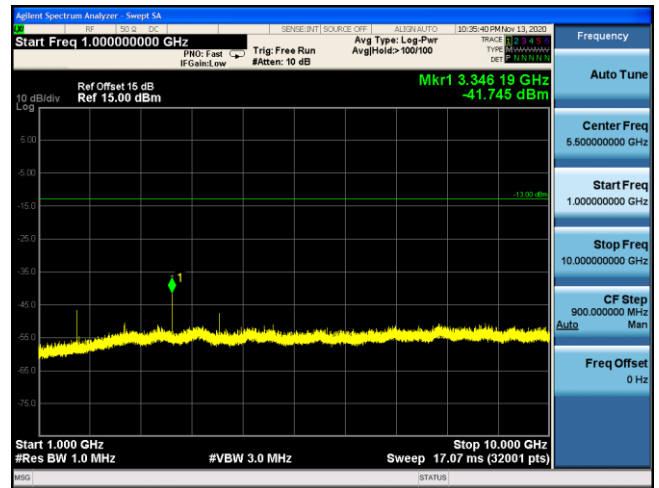

LTE Band 5 16QAM 1.4MHz CH20525 1RB#2_30MHz-1GHz **LTE Band 5 16QAM 1.4MHz CH20525 1RB#2_1GHz-10GHz**

LTE Band 5 16QAM 3MHz CH20525 1RB#7_30MHz-1GHz **LTE Band 5 16QAM 3MHz CH20525 1RB#7_1GHz-10GHz**

LTE Band 5 16QAM 5MHz CH20525 1RB#12_30MHz-1GHz **LTE Band 5 16QAM 5MHz CH20525 1RB#12_1GHz-10GHz**

LTE Band 5 QPSK 1.4MHz CH20643 1RB#2_30MHz-1GHz

LTE Band 5 QPSK 1.4MHz CH20643 1RB#2_1GHz-10GHz

LTE Band 5 QPSK 3MHz CH20635 1RB#7_30MHz-1GHz

LTE Band 5 QPSK 3MHz CH20635 1RB#7_1GHz-10GHz

LTE Band 5 QPSK 5MHz CH20625 1RB#12_30MHz-1GHz