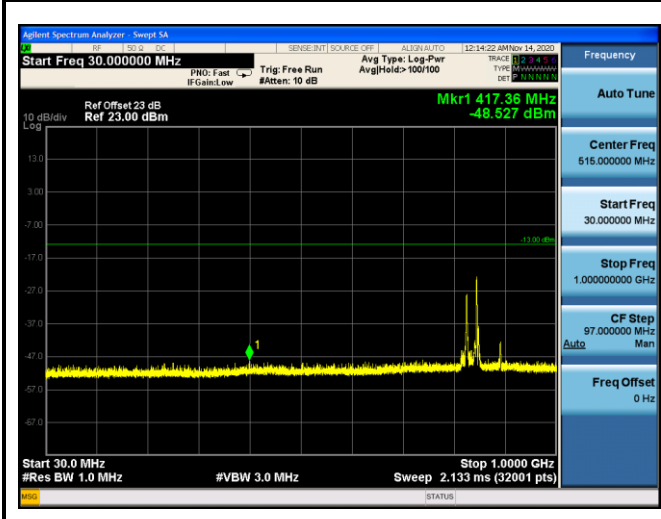

LTE Band 5 16QAM 1.4MHz CH20525 1RB#2_30MHz-1GHz **LTE Band 5 16QAM 1.4MHz CH20525 1RB#2_1GHz-10GHz**

LTE Band 5 16QAM 3MHz CH20525 1RB#7_30MHz-1GHz **LTE Band 5 16QAM 3MHz CH20525 1RB#7_1GHz-10GHz**

LTE Band 5 16QAM 5MHz CH20525 1RB#12_30MHz-1GHz **LTE Band 5 16QAM 5MHz CH20525 1RB#12_1GHz-10GHz**

LTE Band 5 QPSK 1.4MHz CH20643 1RB#2_30MHz-1GHz

LTE Band 5 QPSK 1.4MHz CH20643 1RB#2_1GHz-10GHz

LTE Band 5 QPSK 3MHz CH20635 1RB#7_30MHz-1GHz

LTE Band 5 QPSK 3MHz CH20635 1RB#7_1GHz-10GHz

LTE Band 5 QPSK 5MHz CH20625 1RB#12_30MHz-1GHz

LTE Band 5 QPSK 5MHz CH20625 1RB#12_1GHz-10GHz

LTE Band 5 16QAM 1.4MHz CH20643 1RB#2_30MHz-1GHz **LTE Band 5 16QAM 1.4MHz CH20643 1RB#2_1GHz-10GHz**

LTE Band 5 16QAM 3MHz CH20635 1RB#7_30MHz-1GHz **LTE Band 5 16QAM 3MHz CH20635 1RB#7_1GHz-10GHz**