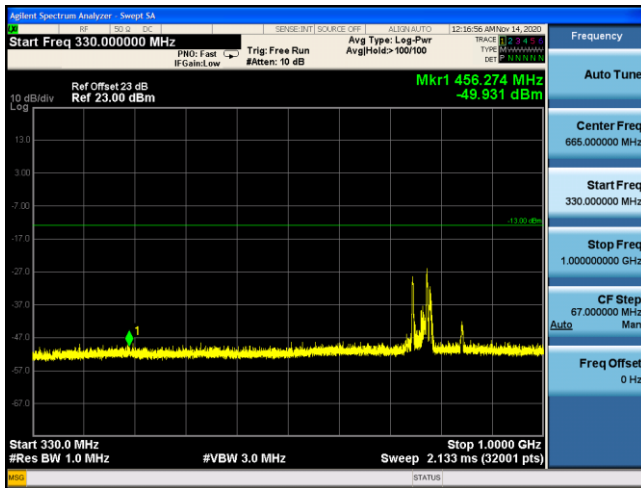

LTE Band 5 16QAM 1.4MHz CH20525 1RB#2_30MHz-1GHz **LTE Band 5 16QAM 1.4MHz CH20525 1RB#2_1GHz-10GHz**

LTE Band 5 16QAM 3MHz CH20525 1RB#7_30MHz-1GHz **LTE Band 5 16QAM 3MHz CH20525 1RB#7_1GHz-10GHz**

LTE Band 5 16QAM 5MHz CH20525 1RB#12_30MHz-1GHz **LTE Band 5 16QAM 5MHz CH20525 1RB#12_1GHz-10GHz**

LTE Band 5 QPSK 1.4MHz CH20643 1RB#2_30MHz-1GHz

LTE Band 5 QPSK 1.4MHz CH20643 1RB#2_1GHz-10GHz

LTE Band 5 QPSK 3MHz CH20635 1RB#7_30MHz-1GHz

LTE Band 5 QPSK 3MHz CH20635 1RB#7_1GHz-10GHz

LTE Band 5 QPSK 5MHz CH20625 1RB#12_30MHz-1GHz