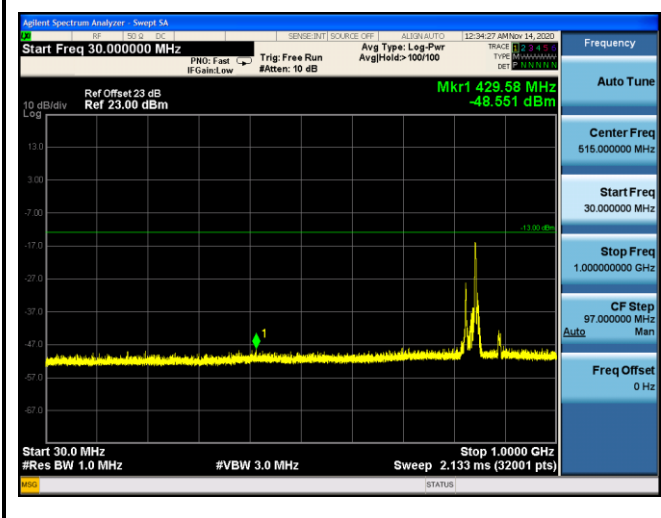

LTE Band 5 16QAM 5MHz CH20625 1RB#12_30MHz-1GHz   **LTE Band 5 16QAM 5MHz CH20625 1RB#12_1GHz-10GHz**