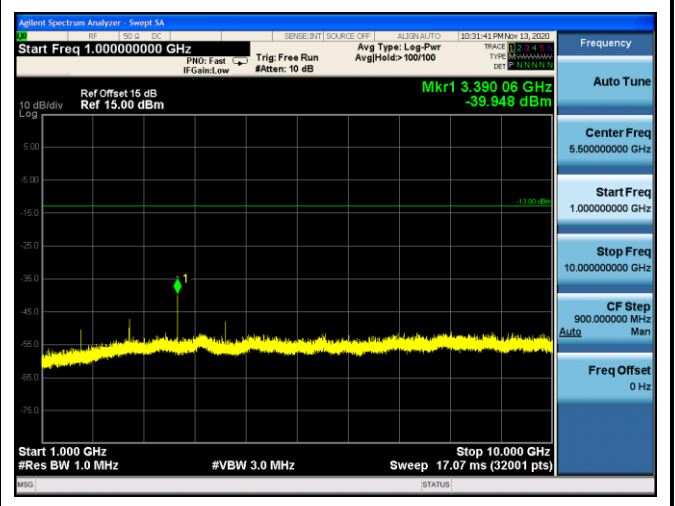

LTE Band 5 QPSK 5MHz CH20625 1RB#12_1GHz-10GHz

LTE Band 5 16QAM 1.4MHz CH20643 1RB#2_30MHz-1GHz **LTE Band 5 16QAM 1.4MHz CH20643 1RB#2_1GHz-10GHz**

LTE Band 5 16QAM 3MHz CH20635 1RB#7_30MHz-1GHz **LTE Band 5 16QAM 3MHz CH20635 1RB#7_1GHz-10GHz**