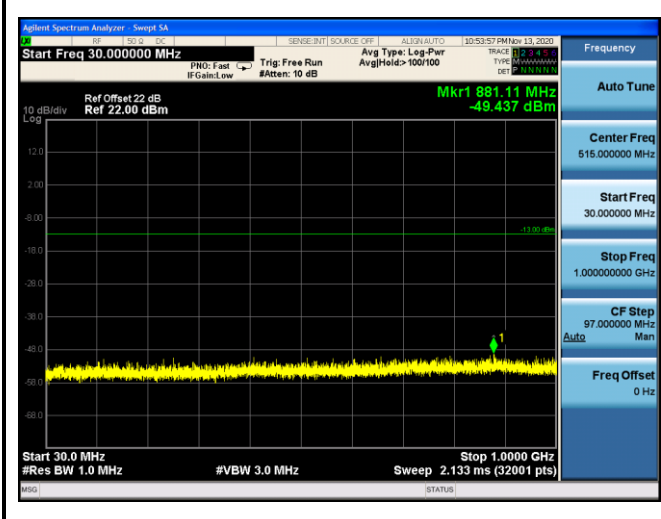

LTE Band 7 16QAM 5MHz CH20775 1RB#12_30MHz-1GHz   **LTE Band 7 16QAM 5MHz CH20775 1RB#12_1GHz-25GHz**