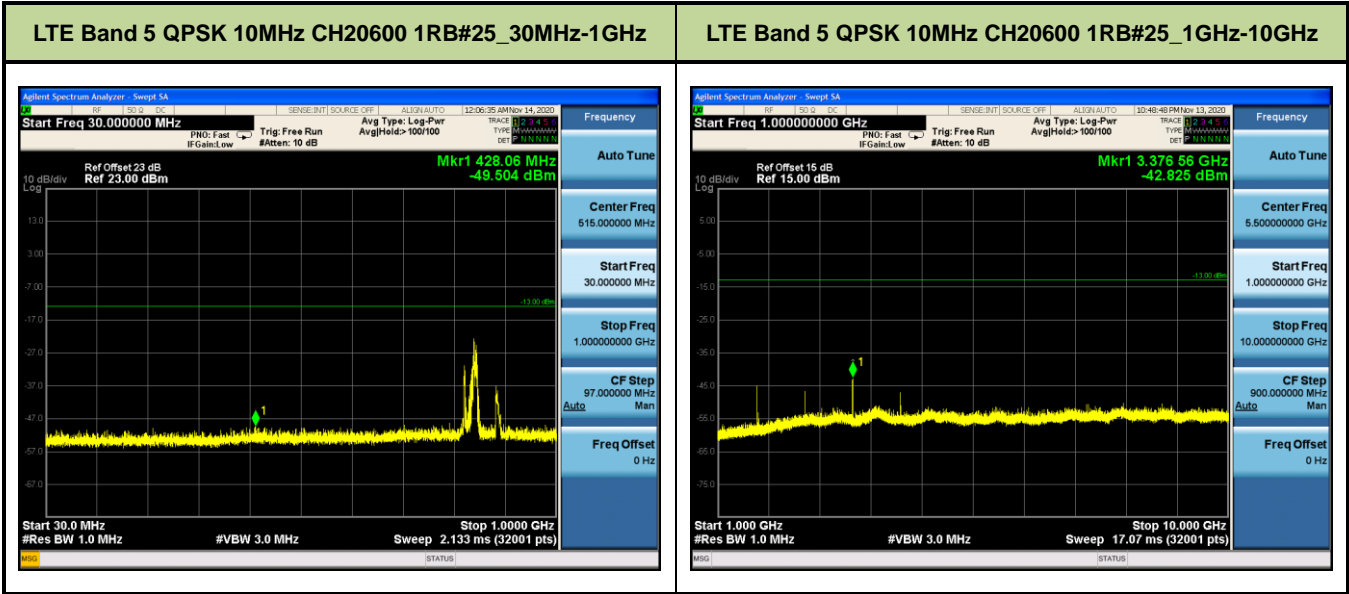

LTE Band 5 16QAM 1.4MHz CH20525 1RB#2_30MHz-1GHz **LTE Band 5 16QAM 1.4MHz CH20525 1RB#2_1GHz-10GHz**

LTE Band 5 16QAM 3MHz CH20525 1RB#7_30MHz-1GHz **LTE Band 5 16QAM 3MHz CH20525 1RB#7_1GHz-10GHz**

LTE Band 5 16QAM 5MHz CH20525 1RB#12_30MHz-1GHz **LTE Band 5 16QAM 5MHz CH20525 1RB#12_1GHz-10GHz**

LTE Band 5 QPSK 1.4MHz CH20643 1RB#2_30MHz-1GHz

LTE Band 5 QPSK 1.4MHz CH20643 1RB#2_1GHz-10GHz

LTE Band 5 QPSK 3MHz CH20635 1RB#7_30MHz-1GHz

LTE Band 5 QPSK 3MHz CH20635 1RB#7_1GHz-10GHz

LTE Band 5 QPSK 5MHz CH20625 1RB#12_30MHz-1GHz

LTE Band 5 QPSK 5MHz CH20625 1RB#12_1GHz-10GHz

LTE Band 5 16QAM 1.4MHz CH20643 1RB#2_30MHz-1GHz **LTE Band 5 16QAM 1.4MHz CH20643 1RB#2_1GHz-10GHz**

LTE Band 5 16QAM 3MHz CH20635 1RB#7_30MHz-1GHz **LTE Band 5 16QAM 3MHz CH20635 1RB#7_1GHz-10GHz**