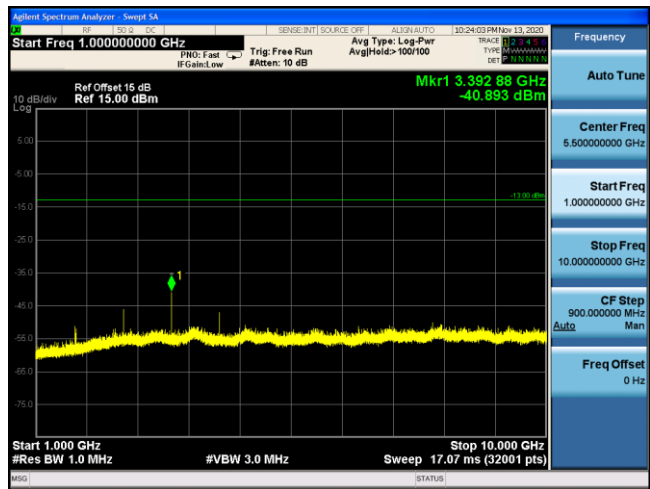

LTE Band 5 16QAM 1.4MHz CH20525 1RB#2_30MHz-1GHz **LTE Band 5 16QAM 1.4MHz CH20525 1RB#2_1GHz-10GHz**

LTE Band 5 16QAM 3MHz CH20525 1RB#7_30MHz-1GHz **LTE Band 5 16QAM 3MHz CH20525 1RB#7_1GHz-10GHz**

LTE Band 5 16QAM 5MHz CH20525 1RB#12_30MHz-1GHz **LTE Band 5 16QAM 5MHz CH20525 1RB#12_1GHz-10GHz**

LTE Band 5 QPSK 1.4MHz CH20643 1RB#2_30MHz-1GHz

LTE Band 5 QPSK 1.4MHz CH20643 1RB#2_1GHz-10GHz

LTE Band 5 QPSK 3MHz CH20635 1RB#7_30MHz-1GHz

LTE Band 5 QPSK 3MHz CH20635 1RB#7_1GHz-10GHz

LTE Band 5 QPSK 5MHz CH20625 1RB#12_30MHz-1GHz