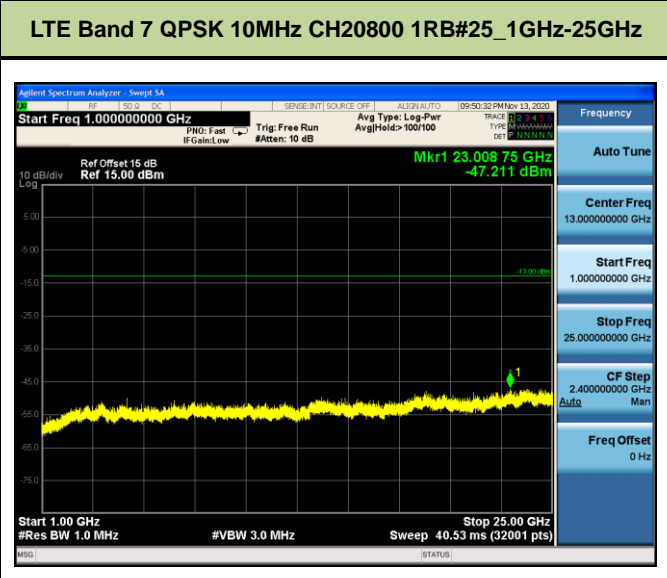

Test Mode	Modulation	Channel/ Frequency (MHz)	Bandwidth (MHz)	RB Size	RB Offset	Test Result
LTE Band 7 (Low Channel)	QPSK	CH20775 / 2502.5MHz	5	1	12	Pass
		CH20800 / 2505MHz	10	1	25	Pass
		CH20825 / 2507.5MHz	15	1	36	Pass
		CH20850 / 2510MHz	20	1	49	Pass
	16QAM	CH20775 / 2502.5MHz	5	1	12	Pass
		CH20800 / 2505MHz	10	1	25	Pass
		CH20825 / 2507.5MHz	15	1	36	Pass
		CH20850 / 2510MHz	20	1	49	Pass
LTE Band 7 (Middle Channel)	QPSK	CH21100 / 2535MHz	5	1	12	Pass
			10	1	25	Pass
			15	1	36	Pass
			20	1	49	Pass
	16QAM		5	1	12	Pass
			10	1	25	Pass
			15	1	36	Pass
			20	1	49	Pass
LTE Band 7 (High Channel)	QPSK	CH21425 / 2567.5MHz	5	1	12	Pass
		CH21400 / 2565MHz	10	1	25	Pass
		CH21375 / 2562.5MHz	15	1	36	Pass
		CH21350 / 2560MHz	20	1	49	Pass
	16QAM	CH21425 / 2567.5MHz	5	1	12	Pass
		CH21400 / 2565MHz	10	1	25	Pass
		CH21375 / 2562.5MHz	15	1	36	Pass
		CH21350 / 2560MHz	20	1	49	Pass