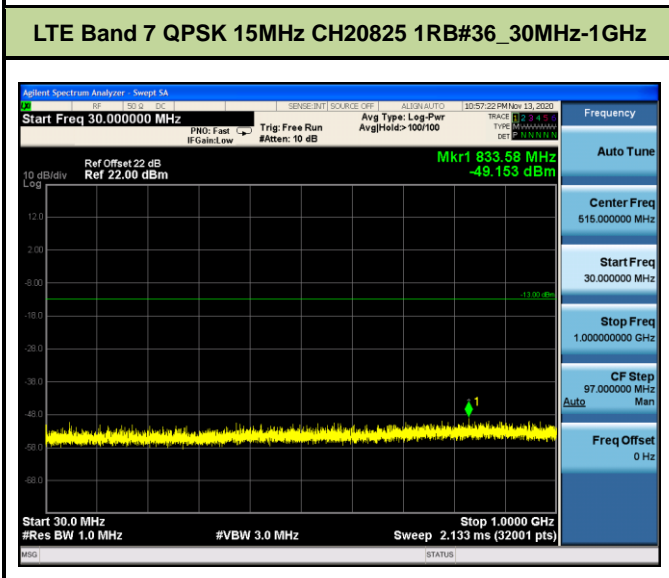

Test Mode	Modulation	Channel/ Frequency (MHz)	Bandwidth (MHz)	RB Size	RB Offset	Test Result
LTE Band 7 (Low Channel)	QPSK	CH20775 / 2502.5MHz	5	1	12	Pass
		CH20800 / 2505MHz	10	1	25	Pass
		CH20825 / 2507.5MHz	15	1	36	Pass
		CH20850 / 2510MHz	20	1	49	Pass
	16QAM	CH20775 / 2502.5MHz	5	1	12	Pass
		CH20800 / 2505MHz	10	1	25	Pass
		CH20825 / 2507.5MHz	15	1	36	Pass
		CH20850 / 2510MHz	20	1	49	Pass
LTE Band 7 (Middle Channel)	QPSK	CH21100 / 2535MHz	5	1	12	Pass
			10	1	25	Pass
			15	1	36	Pass
			20	1	49	Pass
	16QAM		5	1	12	Pass
			10	1	25	Pass
			15	1	36	Pass
			20	1	49	Pass
LTE Band 7 (High Channel)	QPSK	CH21425 / 2567.5MHz	5	1	12	Pass
		CH21400 / 2565MHz	10	1	25	Pass
		CH21375 / 2562.5MHz	15	1	36	Pass
		CH21350 / 2560MHz	20	1	49	Pass
	16QAM	CH21425 / 2567.5MHz	5	1	12	Pass
		CH21400 / 2565MHz	10	1	25	Pass
		CH21375 / 2562.5MHz	15	1	36	Pass
		CH21350 / 2560MHz	20	1	49	Pass