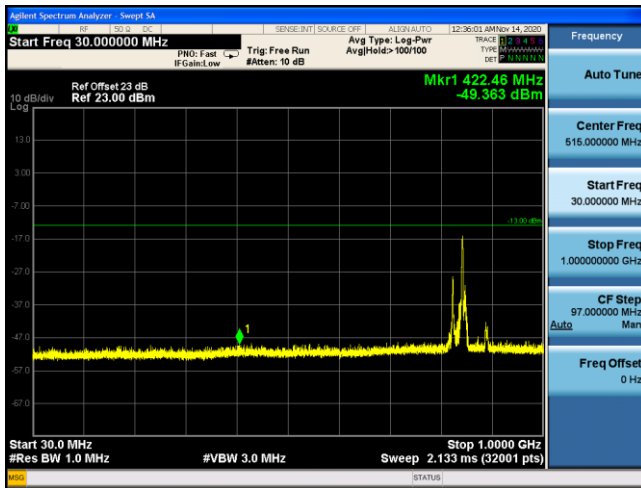

LTE Band 5 16QAM 1.4MHz CH20525 1RB#2_30MHz-1GHz **LTE Band 5 16QAM 1.4MHz CH20525 1RB#2_1GHz-10GHz**

LTE Band 5 16QAM 3MHz CH20525 1RB#7_30MHz-1GHz **LTE Band 5 16QAM 3MHz CH20525 1RB#7_1GHz-10GHz**

LTE Band 5 16QAM 5MHz CH20525 1RB#12_30MHz-1GHz **LTE Band 5 16QAM 5MHz CH20525 1RB#12_1GHz-10GHz**

LTE Band 5 QPSK 1.4MHz CH20643 1RB#2_30MHz-1GHz

LTE Band 5 QPSK 1.4MHz CH20643 1RB#2_1GHz-10GHz

LTE Band 5 QPSK 3MHz CH20635 1RB#7_30MHz-1GHz

LTE Band 5 QPSK 3MHz CH20635 1RB#7_1GHz-10GHz

LTE Band 5 QPSK 5MHz CH20625 1RB#12_30MHz-1GHz

LTE Band 5 QPSK 5MHz CH20625 1RB#12_1GHz-10GHz

LTE Band 5 16QAM 1.4MHz CH20643 1RB#2_30MHz-1GHz **LTE Band 5 16QAM 1.4MHz CH20643 1RB#2_1GHz-10GHz**

LTE Band 5 16QAM 3MHz CH20635 1RB#7_30MHz-1GHz **LTE Band 5 16QAM 3MHz CH20635 1RB#7_1GHz-10GHz**