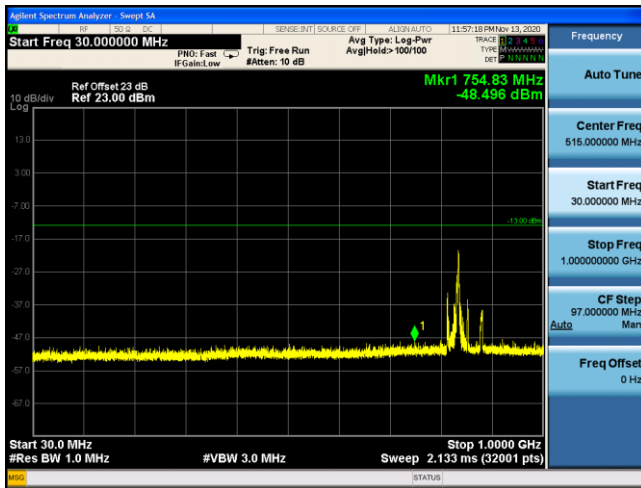

LTE Band 5 16QAM 1.4MHz CH20525 1RB#2_30MHz-1GHz **LTE Band 5 16QAM 1.4MHz CH20525 1RB#2_1GHz-10GHz**

LTE Band 5 16QAM 3MHz CH20525 1RB#7_30MHz-1GHz **LTE Band 5 16QAM 3MHz CH20525 1RB#7_1GHz-10GHz**

LTE Band 5 16QAM 5MHz CH20525 1RB#12_30MHz-1GHz **LTE Band 5 16QAM 5MHz CH20525 1RB#12_1GHz-10GHz**

LTE Band 5 QPSK 1.4MHz CH20643 1RB#2_30MHz-1GHz

LTE Band 5 QPSK 1.4MHz CH20643 1RB#2_1GHz-10GHz

LTE Band 5 QPSK 3MHz CH20635 1RB#7_30MHz-1GHz

LTE Band 5 QPSK 3MHz CH20635 1RB#7_1GHz-10GHz

LTE Band 5 QPSK 5MHz CH20625 1RB#12_30MHz-1GHz