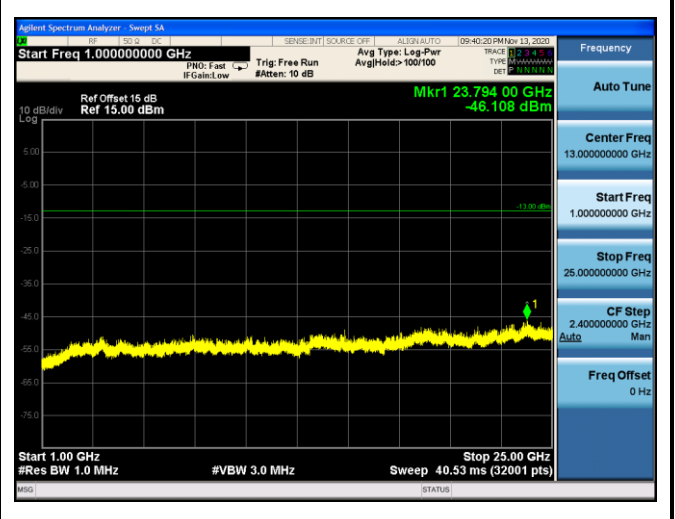

LTE Band 5 16QAM 5MHz CH20625 1RB#12_30MHz-1GHz **LTE Band 5 16QAM 5MHz CH20625 1RB#12_1GHz-10GHz**

| Test Mode | Modulation | Channel/ Frequency (MHz) | Bandwidth (MHz) | RB Size | RB Offset | Test Result |
|-----------------------------------|------------|--------------------------------|--------------------|------------|--------------|-------------|
| LTE Band 7 (Low Channel) | QPSK | CH20775 / 2502.5MHz | 5 | 1 | 12 | Pass |
| | | CH20800 / 2505MHz | 10 | 1 | 25 | Pass |
| | | CH20825 / 2507.5MHz | 15 | 1 | 36 | Pass |
| | | CH20850 / 2510MHz | 20 | 1 | 49 | Pass |
| | 16QAM | CH20775 / 2502.5MHz | 5 | 1 | 12 | Pass |
| | | CH20800 / 2505MHz | 10 | 1 | 25 | Pass |
| | | CH20825 / 2507.5MHz | 15 | 1 | 36 | Pass |
| | | CH20850 / 2510MHz | 20 | 1 | 49 | Pass |
| LTE Band 7 (Middle Channel) | QPSK | CH21100 / 2535MHz | 5 | 1 | 12 | Pass |
| | | | 10 | 1 | 25 | Pass |
| | | | 15 | 1 | 36 | Pass |
| | | | 20 | 1 | 49 | Pass |
| | 16QAM | | 5 | 1 | 12 | Pass |
| | | | 10 | 1 | 25 | Pass |
| | | | 15 | 1 | 36 | Pass |
| | | | 20 | 1 | 49 | Pass |
| LTE Band 7 (High Channel) | QPSK | CH21425 / 2567.5MHz | 5 | 1 | 12 | Pass |
| | | CH21400 / 2565MHz | 10 | 1 | 25 | Pass |
| | | CH21375 / 2562.5MHz | 15 | 1 | 36 | Pass |
| | | CH21350 / 2560MHz | 20 | 1 | 49 | Pass |
| | 16QAM | CH21425 / 2567.5MHz | 5 | 1 | 12 | Pass |
| | | CH21400 / 2565MHz | 10 | 1 | 25 | Pass |
| | | CH21375 / 2562.5MHz | 15 | 1 | 36 | Pass |
| | | CH21350 / 2560MHz | 20 | 1 | 49 | Pass |

LTE Band 7 16QAM 5MHz CH20775 1RB#12_30MHz-1GHz **LTE Band 7 16QAM 5MHz CH20775 1RB#12_1GHz-25GHz**

LTE Band 7 16QAM 10MHz CH20800 1RB#25_30MHz-1GHz **LTE Band 7 16QAM 10MHz CH20800 1RB#25_1GHz-25GHz**