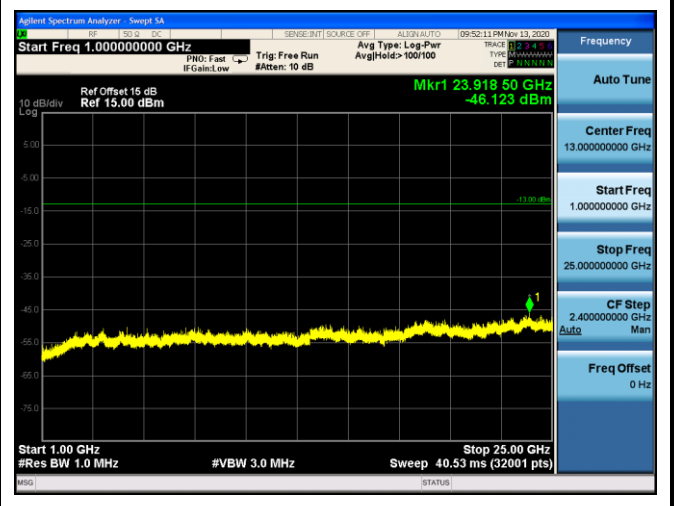

LTE Band 5 QPSK 5MHz CH20625 1RB#12_1GHz-10GHz

LTE Band 5 16QAM 1.4MHz CH20643 1RB#2_30MHz-1GHz **LTE Band 5 16QAM 1.4MHz CH20643 1RB#2_1GHz-10GHz**

LTE Band 5 16QAM 3MHz CH20635 1RB#7_30MHz-1GHz **LTE Band 5 16QAM 3MHz CH20635 1RB#7_1GHz-10GHz**

LTE Band 5 16QAM 5MHz CH20625 1RB#12_30MHz-1GHz **LTE Band 5 16QAM 5MHz CH20625 1RB#12_1GHz-10GHz**

| Test Mode | Modulation | Channel/ Frequency (MHz) | Bandwidth (MHz) | RB Size | RB Offset | Test Result |
|-----------------------------------|------------|--------------------------------|--------------------|------------|--------------|-------------|
| LTE Band 7 (Low Channel) | QPSK | CH20775 / 2502.5MHz | 5 | 1 | 12 | Pass |
| | | CH20800 / 2505MHz | 10 | 1 | 25 | Pass |
| | | CH20825 / 2507.5MHz | 15 | 1 | 36 | Pass |
| | | CH20850 / 2510MHz | 20 | 1 | 49 | Pass |
| | 16QAM | CH20775 / 2502.5MHz | 5 | 1 | 12 | Pass |
| | | CH20800 / 2505MHz | 10 | 1 | 25 | Pass |
| | | CH20825 / 2507.5MHz | 15 | 1 | 36 | Pass |
| | | CH20850 / 2510MHz | 20 | 1 | 49 | Pass |
| LTE Band 7 (Middle Channel) | QPSK | CH21100 / 2535MHz | 5 | 1 | 12 | Pass |
| | | | 10 | 1 | 25 | Pass |
| | | | 15 | 1 | 36 | Pass |
| | | | 20 | 1 | 49 | Pass |
| | 16QAM | | 5 | 1 | 12 | Pass |
| | | | 10 | 1 | 25 | Pass |
| | | | 15 | 1 | 36 | Pass |
| | | | 20 | 1 | 49 | Pass |
| LTE Band 7 (High Channel) | QPSK | CH21425 / 2567.5MHz | 5 | 1 | 12 | Pass |
| | | CH21400 / 2565MHz | 10 | 1 | 25 | Pass |
| | | CH21375 / 2562.5MHz | 15 | 1 | 36 | Pass |
| | | CH21350 / 2560MHz | 20 | 1 | 49 | Pass |
| | 16QAM | CH21425 / 2567.5MHz | 5 | 1 | 12 | Pass |
| | | CH21400 / 2565MHz | 10 | 1 | 25 | Pass |
| | | CH21375 / 2562.5MHz | 15 | 1 | 36 | Pass |
| | | CH21350 / 2560MHz | 20 | 1 | 49 | Pass |

LTE Band 7 16QAM 5MHz CH20775 1RB#12_30MHz-1GHz **LTE Band 7 16QAM 5MHz CH20775 1RB#12_1GHz-25GHz**

LTE Band 7 16QAM 10MHz CH20800 1RB#25_30MHz-1GHz **LTE Band 7 16QAM 10MHz CH20800 1RB#25_1GHz-25GHz**