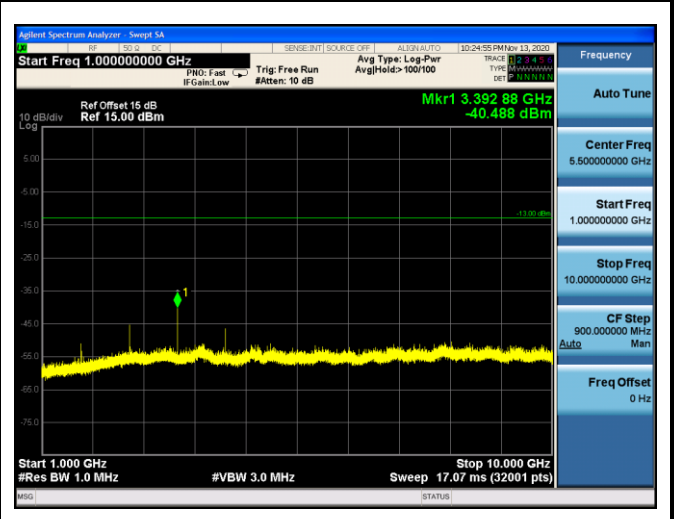

LTE Band 5 16QAM 1.4MHz CH20525 1RB#2_30MHz-1GHz **LTE Band 5 16QAM 1.4MHz CH20525 1RB#2_1GHz-10GHz**

LTE Band 5 16QAM 3MHz CH20525 1RB#7_30MHz-1GHz **LTE Band 5 16QAM 3MHz CH20525 1RB#7_1GHz-10GHz**

LTE Band 5 16QAM 5MHz CH20525 1RB#12_30MHz-1GHz **LTE Band 5 16QAM 5MHz CH20525 1RB#12_1GHz-10GHz**

LTE Band 5 QPSK 1.4MHz CH20643 1RB#2_30MHz-1GHz

LTE Band 5 QPSK 1.4MHz CH20643 1RB#2_1GHz-10GHz

LTE Band 5 QPSK 3MHz CH20635 1RB#7_30MHz-1GHz

LTE Band 5 QPSK 3MHz CH20635 1RB#7_1GHz-10GHz

LTE Band 5 QPSK 5MHz CH20625 1RB#12_30MHz-1GHz

LTE Band 5 QPSK 5MHz CH20625 1RB#12_1GHz-10GHz

LTE Band 5 16QAM 1.4MHz CH20643 1RB#2_30MHz-1GHz **LTE Band 5 16QAM 1.4MHz CH20643 1RB#2_1GHz-10GHz**

LTE Band 5 16QAM 3MHz CH20635 1RB#7_30MHz-1GHz **LTE Band 5 16QAM 3MHz CH20635 1RB#7_1GHz-10GHz**