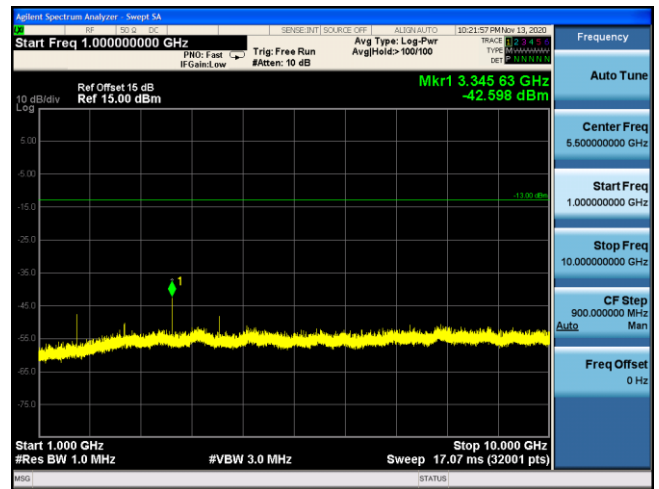

LTE Band 5 16QAM 1.4MHz CH20525 1RB#2_30MHz-1GHz **LTE Band 5 16QAM 1.4MHz CH20525 1RB#2_1GHz-10GHz**

LTE Band 5 16QAM 3MHz CH20525 1RB#7_30MHz-1GHz **LTE Band 5 16QAM 3MHz CH20525 1RB#7_1GHz-10GHz**

LTE Band 5 16QAM 5MHz CH20525 1RB#12_30MHz-1GHz **LTE Band 5 16QAM 5MHz CH20525 1RB#12_1GHz-10GHz**

LTE Band 5 QPSK 1.4MHz CH20643 1RB#2_30MHz-1GHz

LTE Band 5 QPSK 1.4MHz CH20643 1RB#2_1GHz-10GHz

LTE Band 5 QPSK 3MHz CH20635 1RB#7_30MHz-1GHz

LTE Band 5 QPSK 3MHz CH20635 1RB#7_1GHz-10GHz

LTE Band 5 QPSK 5MHz CH20625 1RB#12_30MHz-1GHz