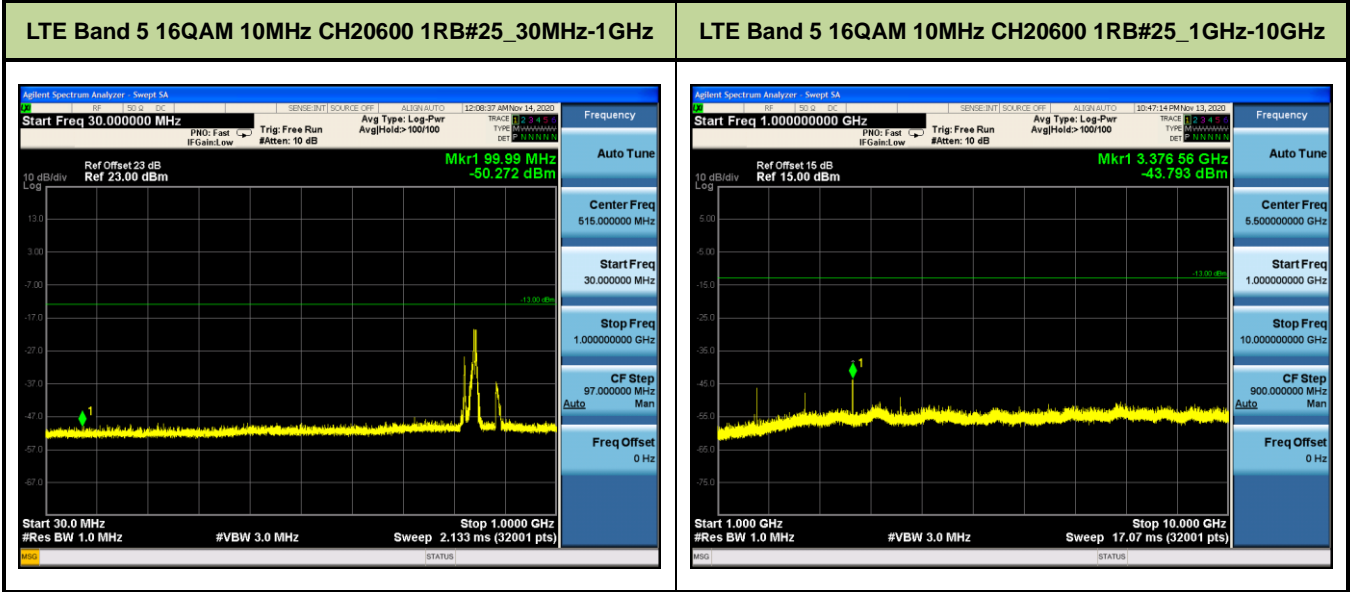

Test Mode	Modulation	Channel/ Frequency (MHz)	Bandwidth (MHz)	RB Size	RB Offset	Test Result
LTE Band 7 (Low Channel)	QPSK	CH20775 / 2502.5MHz	5	1	12	Pass
		CH20800 / 2505MHz	10	1	25	Pass
		CH20825 / 2507.5MHz	15	1	36	Pass
		CH20850 / 2510MHz	20	1	49	Pass
	16QAM	CH20775 / 2502.5MHz	5	1	12	Pass
		CH20800 / 2505MHz	10	1	25	Pass
		CH20825 / 2507.5MHz	15	1	36	Pass
		CH20850 / 2510MHz	20	1	49	Pass
LTE Band 7 (Middle Channel)	QPSK	CH21100 / 2535MHz	5	1	12	Pass
			10	1	25	Pass
			15	1	36	Pass
			20	1	49	Pass
	16QAM		5	1	12	Pass
			10	1	25	Pass
			15	1	36	Pass
			20	1	49	Pass
LTE Band 7 (High Channel)	QPSK	CH21425 / 2567.5MHz	5	1	12	Pass
		CH21400 / 2565MHz	10	1	25	Pass
		CH21375 / 2562.5MHz	15	1	36	Pass
		CH21350 / 2560MHz	20	1	49	Pass
	16QAM	CH21425 / 2567.5MHz	5	1	12	Pass
		CH21400 / 2565MHz	10	1	25	Pass
		CH21375 / 2562.5MHz	15	1	36	Pass
		CH21350 / 2560MHz	20	1	49	Pass