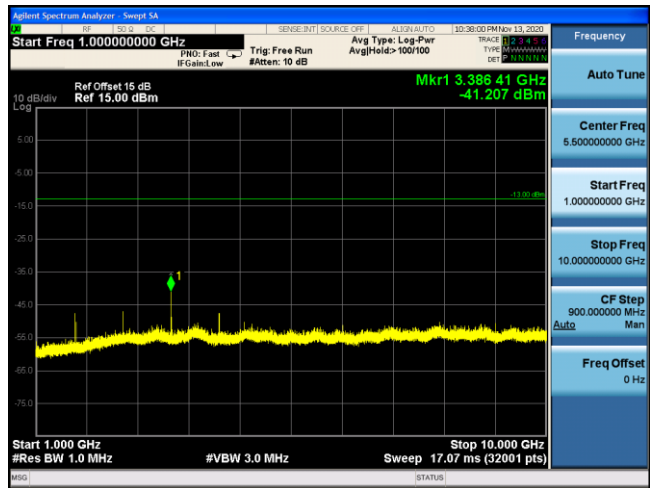

LTE Band 5 16QAM 1.4MHz CH20525 1RB#2_30MHz-1GHz **LTE Band 5 16QAM 1.4MHz CH20525 1RB#2_1GHz-10GHz**

LTE Band 5 16QAM 3MHz CH20525 1RB#7_30MHz-1GHz **LTE Band 5 16QAM 3MHz CH20525 1RB#7_1GHz-10GHz**

LTE Band 5 16QAM 5MHz CH20525 1RB#12_30MHz-1GHz **LTE Band 5 16QAM 5MHz CH20525 1RB#12_1GHz-10GHz**

LTE Band 5 QPSK 1.4MHz CH20643 1RB#2_30MHz-1GHz

LTE Band 5 QPSK 1.4MHz CH20643 1RB#2_1GHz-10GHz

LTE Band 5 QPSK 3MHz CH20635 1RB#7_30MHz-1GHz

LTE Band 5 QPSK 3MHz CH20635 1RB#7_1GHz-10GHz

LTE Band 5 QPSK 5MHz CH20625 1RB#12_30MHz-1GHz

LTE Band 5 QPSK 5MHz CH20625 1RB#12_1GHz-10GHz

LTE Band 5 16QAM 1.4MHz CH20643 1RB#2_30MHz-1GHz **LTE Band 5 16QAM 1.4MHz CH20643 1RB#2_1GHz-10GHz**

LTE Band 5 16QAM 3MHz CH20635 1RB#7_30MHz-1GHz **LTE Band 5 16QAM 3MHz CH20635 1RB#7_1GHz-10GHz**