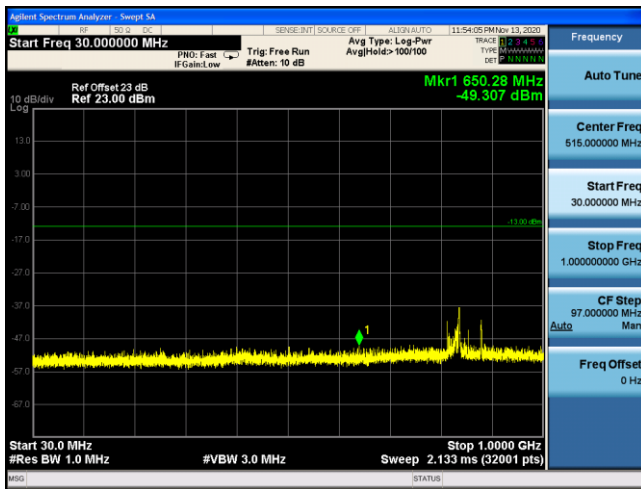

LTE Band 5 16QAM 1.4MHz CH20525 1RB#2_30MHz-1GHz **LTE Band 5 16QAM 1.4MHz CH20525 1RB#2_1GHz-10GHz**

LTE Band 5 16QAM 3MHz CH20525 1RB#7_30MHz-1GHz **LTE Band 5 16QAM 3MHz CH20525 1RB#7_1GHz-10GHz**

LTE Band 5 16QAM 5MHz CH20525 1RB#12_30MHz-1GHz **LTE Band 5 16QAM 5MHz CH20525 1RB#12_1GHz-10GHz**

LTE Band 5 QPSK 1.4MHz CH20643 1RB#2_30MHz-1GHz

LTE Band 5 QPSK 1.4MHz CH20643 1RB#2_1GHz-10GHz

LTE Band 5 QPSK 3MHz CH20635 1RB#7_30MHz-1GHz

LTE Band 5 QPSK 3MHz CH20635 1RB#7_1GHz-10GHz

LTE Band 5 QPSK 5MHz CH20625 1RB#12_30MHz-1GHz