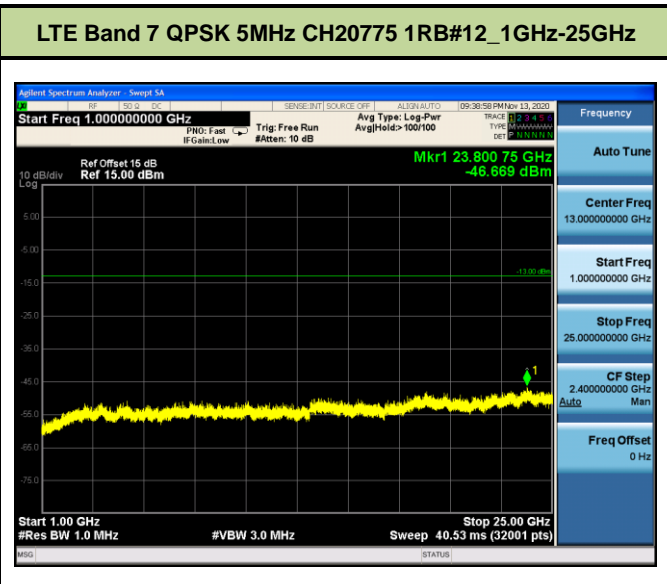

Test Mode	Modulation	Channel/ Frequency (MHz)	Bandwidth (MHz)	RB Size	RB Offset	Test Result
LTE Band 7 (Low Channel)	QPSK	CH20775 / 2502.5MHz	5	1	12	Pass
		CH20800 / 2505MHz	10	1	25	Pass
		CH20825 / 2507.5MHz	15	1	36	Pass
		CH20850 / 2510MHz	20	1	49	Pass
	16QAM	CH20775 / 2502.5MHz	5	1	12	Pass
		CH20800 / 2505MHz	10	1	25	Pass
		CH20825 / 2507.5MHz	15	1	36	Pass
		CH20850 / 2510MHz	20	1	49	Pass
LTE Band 7 (Middle Channel)	QPSK	CH21100 / 2535MHz	5	1	12	Pass
			10	1	25	Pass
			15	1	36	Pass
			20	1	49	Pass
	16QAM		5	1	12	Pass
			10	1	25	Pass
			15	1	36	Pass
			20	1	49	Pass
LTE Band 7 (High Channel)	QPSK	CH21425 / 2567.5MHz	5	1	12	Pass
		CH21400 / 2565MHz	10	1	25	Pass
		CH21375 / 2562.5MHz	15	1	36	Pass
		CH21350 / 2560MHz	20	1	49	Pass
	16QAM	CH21425 / 2567.5MHz	5	1	12	Pass
		CH21400 / 2565MHz	10	1	25	Pass
		CH21375 / 2562.5MHz	15	1	36	Pass
		CH21350 / 2560MHz	20	1	49	Pass