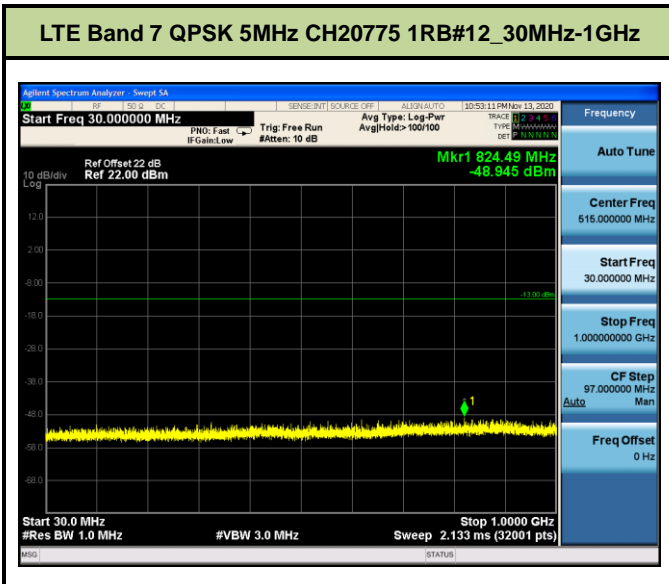

Test Mode	Modulation	Channel/ Frequency (MHz)	Bandwidth (MHz)	RB Size	RB Offset	Test Result
LTE Band 7 (Low Channel)	QPSK	CH20775 / 2502.5MHz	5	1	12	Pass
		CH20800 / 2505MHz	10	1	25	Pass
		CH20825 / 2507.5MHz	15	1	36	Pass
		CH20850 / 2510MHz	20	1	49	Pass
	16QAM	CH20775 / 2502.5MHz	5	1	12	Pass
		CH20800 / 2505MHz	10	1	25	Pass
		CH20825 / 2507.5MHz	15	1	36	Pass
		CH20850 / 2510MHz	20	1	49	Pass
LTE Band 7 (Middle Channel)	QPSK	CH21100 / 2535MHz	5	1	12	Pass
			10	1	25	Pass
			15	1	36	Pass
			20	1	49	Pass
	16QAM		5	1	12	Pass
			10	1	25	Pass
			15	1	36	Pass
			20	1	49	Pass
LTE Band 7 (High Channel)	QPSK	CH21425 / 2567.5MHz	5	1	12	Pass
		CH21400 / 2565MHz	10	1	25	Pass
		CH21375 / 2562.5MHz	15	1	36	Pass
		CH21350 / 2560MHz	20	1	49	Pass
	16QAM	CH21425 / 2567.5MHz	5	1	12	Pass
		CH21400 / 2565MHz	10	1	25	Pass
		CH21375 / 2562.5MHz	15	1	36	Pass
		CH21350 / 2560MHz	20	1	49	Pass