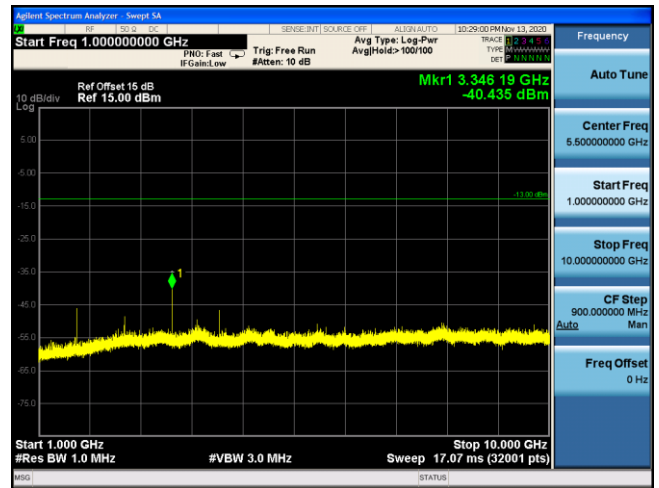

LTE Band 5 16QAM 1.4MHz CH20525 1RB#2_30MHz-1GHz **LTE Band 5 16QAM 1.4MHz CH20525 1RB#2_1GHz-10GHz**

LTE Band 5 16QAM 3MHz CH20525 1RB#7_30MHz-1GHz **LTE Band 5 16QAM 3MHz CH20525 1RB#7_1GHz-10GHz**

LTE Band 5 16QAM 5MHz CH20525 1RB#12_30MHz-1GHz **LTE Band 5 16QAM 5MHz CH20525 1RB#12_1GHz-10GHz**

LTE Band 5 QPSK 1.4MHz CH20643 1RB#2_30MHz-1GHz

LTE Band 5 QPSK 1.4MHz CH20643 1RB#2_1GHz-10GHz

LTE Band 5 QPSK 3MHz CH20635 1RB#7_30MHz-1GHz

LTE Band 5 QPSK 3MHz CH20635 1RB#7_1GHz-10GHz

LTE Band 5 QPSK 5MHz CH20625 1RB#12_30MHz-1GHz