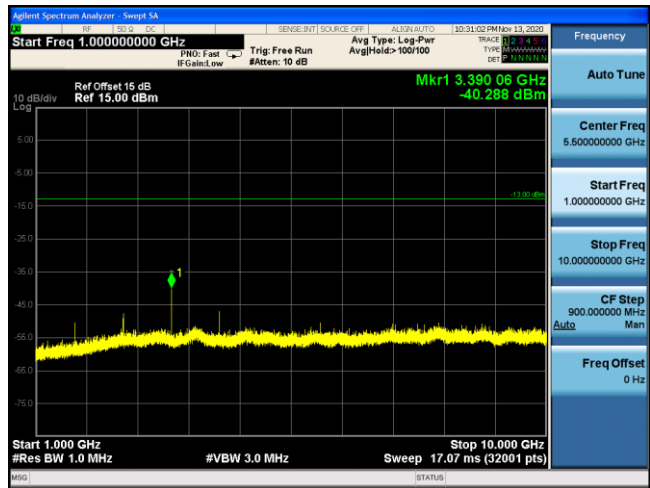

LTE Band 5 16QAM 1.4MHz CH20525 1RB#2_30MHz-1GHz **LTE Band 5 16QAM 1.4MHz CH20525 1RB#2_1GHz-10GHz**

LTE Band 5 16QAM 3MHz CH20525 1RB#7_30MHz-1GHz **LTE Band 5 16QAM 3MHz CH20525 1RB#7_1GHz-10GHz**

LTE Band 5 16QAM 5MHz CH20525 1RB#12_30MHz-1GHz **LTE Band 5 16QAM 5MHz CH20525 1RB#12_1GHz-10GHz**

LTE Band 5 QPSK 1.4MHz CH20643 1RB#2_30MHz-1GHz

LTE Band 5 QPSK 1.4MHz CH20643 1RB#2_1GHz-10GHz

LTE Band 5 QPSK 3MHz CH20635 1RB#7_30MHz-1GHz

LTE Band 5 QPSK 3MHz CH20635 1RB#7_1GHz-10GHz

LTE Band 5 QPSK 5MHz CH20625 1RB#12_30MHz-1GHz

LTE Band 5 QPSK 5MHz CH20625 1RB#12_1GHz-10GHz

LTE Band 5 16QAM 1.4MHz CH20643 1RB#2_30MHz-1GHz **LTE Band 5 16QAM 1.4MHz CH20643 1RB#2_1GHz-10GHz**

LTE Band 5 16QAM 3MHz CH20635 1RB#7_30MHz-1GHz **LTE Band 5 16QAM 3MHz CH20635 1RB#7_1GHz-10GHz**