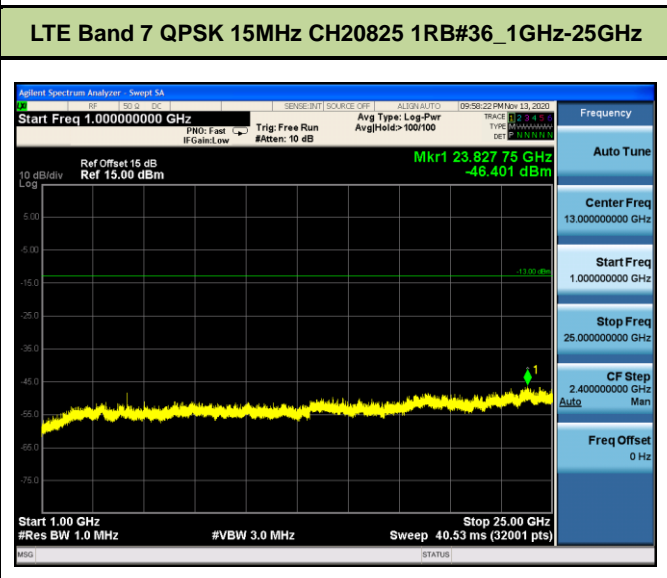

Test Mode	Modulation	Channel/ Frequency (MHz)	Bandwidth (MHz)	RB Size	RB Offset	Test Result
LTE Band 7 (Low Channel)	QPSK	CH20775 / 2502.5MHz	5	1	12	Pass
		CH20800 / 2505MHz	10	1	25	Pass
		CH20825 / 2507.5MHz	15	1	36	Pass
		CH20850 / 2510MHz	20	1	49	Pass
	16QAM	CH20775 / 2502.5MHz	5	1	12	Pass
		CH20800 / 2505MHz	10	1	25	Pass
		CH20825 / 2507.5MHz	15	1	36	Pass
		CH20850 / 2510MHz	20	1	49	Pass
LTE Band 7 (Middle Channel)	QPSK	CH21100 / 2535MHz	5	1	12	Pass
			10	1	25	Pass
			15	1	36	Pass
			20	1	49	Pass
	16QAM		5	1	12	Pass
			10	1	25	Pass
			15	1	36	Pass
			20	1	49	Pass
LTE Band 7 (High Channel)	QPSK	CH21425 / 2567.5MHz	5	1	12	Pass
		CH21400 / 2565MHz	10	1	25	Pass
		CH21375 / 2562.5MHz	15	1	36	Pass
		CH21350 / 2560MHz	20	1	49	Pass
	16QAM	CH21425 / 2567.5MHz	5	1	12	Pass
		CH21400 / 2565MHz	10	1	25	Pass
		CH21375 / 2562.5MHz	15	1	36	Pass
		CH21350 / 2560MHz	20	1	49	Pass