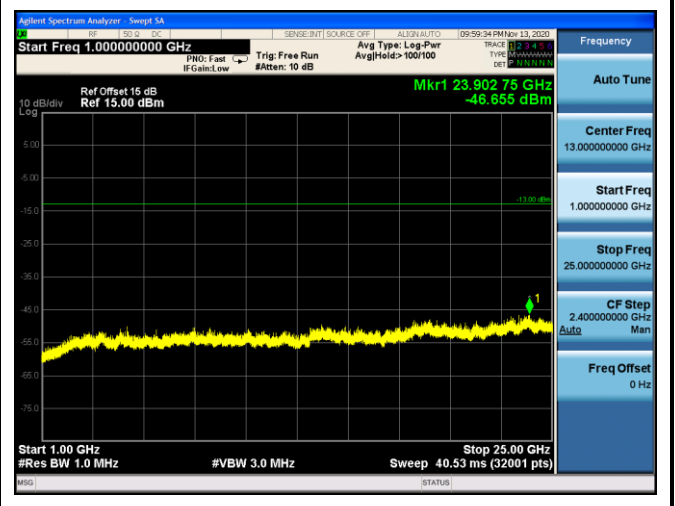

LTE Band 7 16QAM 15MHz CH20825 1RB#36_30MHz-1GHz   **LTE Band 7 16QAM 15MHz CH20825 1RB#36_1GHz-25GHz**