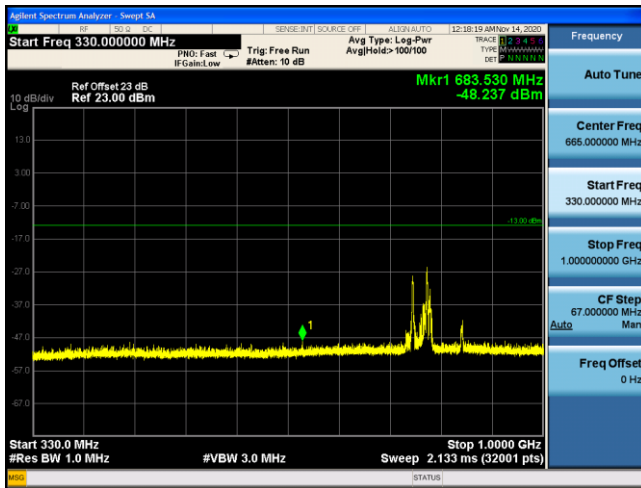

LTE Band 5 16QAM 1.4MHz CH20525 1RB#2_30MHz-1GHz **LTE Band 5 16QAM 1.4MHz CH20525 1RB#2_1GHz-10GHz**

LTE Band 5 16QAM 3MHz CH20525 1RB#7_30MHz-1GHz **LTE Band 5 16QAM 3MHz CH20525 1RB#7_1GHz-10GHz**

LTE Band 5 16QAM 5MHz CH20525 1RB#12_30MHz-1GHz **LTE Band 5 16QAM 5MHz CH20525 1RB#12_1GHz-10GHz**

LTE Band 5 QPSK 1.4MHz CH20643 1RB#2_30MHz-1GHz

LTE Band 5 QPSK 1.4MHz CH20643 1RB#2_1GHz-10GHz

LTE Band 5 QPSK 3MHz CH20635 1RB#7_30MHz-1GHz

LTE Band 5 QPSK 3MHz CH20635 1RB#7_1GHz-10GHz

LTE Band 5 QPSK 5MHz CH20625 1RB#12_30MHz-1GHz