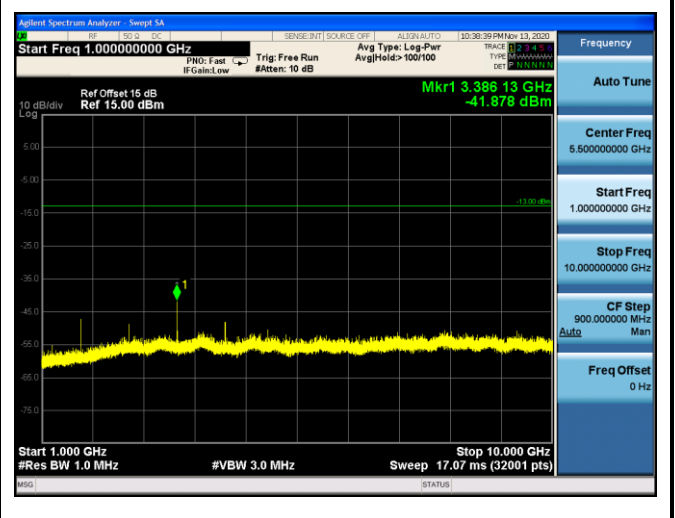

LTE Band 5 16QAM 5MHz CH20625 1RB#12_30MHz-1GHz   **LTE Band 5 16QAM 5MHz CH20625 1RB#12_1GHz-10GHz**