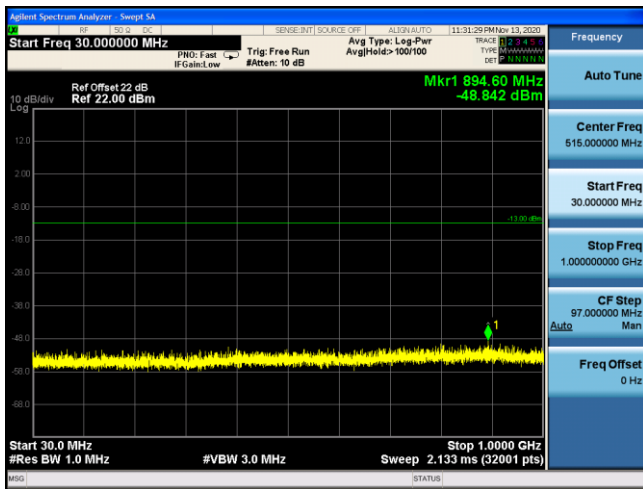

LTE Band 2 16QAM 10MHz CH19150 1RB#25_30MHz-1GHz