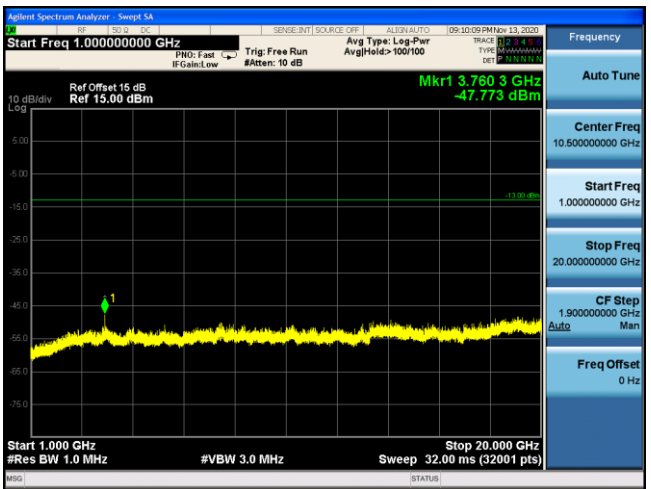

LTE Band 2 QPSK 20MHz CH18900 1RB#49_1GHz-20GHz

LTE Band 2 16QAM 1.4MHz CH18900 1RB#2_30MHz-1GHz

LTE Band 2 16QAM 1.4MHz CH18900 1RB#2_1GHz-20GHz

LTE Band 2 16QAM 3MHz CH18900 1RB#7_30MHz-1GHz

LTE Band 2 16QAM 3MHz CH18900 1RB#7_1GHz-20GHz

LTE Band 2 16QAM 5MHz CH18900 1RB#12_30MHz-1GHz

LTE Band 2 16QAM 5MHz CH18900 1RB#12_1GHz-20GHz

LTE Band 2 16QAM 10MHz CH18900 1RB#25_30MHz-1GHz

LTE Band 2 16QAM 10MHz CH18900 1RB#25_1GHz-20GHz

LTE Band 2 16QAM 15MHz CH18900 1RB#36_30MHz-1GHz

LTE Band 2 16QAM 15MHz CH18900 1RB#36_1GHz-20GHz

LTE Band 2 16QAM 20MHz CH18900 1RB#49_30MHz-1GHz

LTE Band 2 16QAM 20MHz CH18900 1RB#49_1GHz-20GHz

LTE Band 2 QPSK 1.4MHz CH19193 1RB#2_30MHz-1GHz

LTE Band 2 QPSK 1.4MHz CH19193 1RB#2_1GHz-20GHz