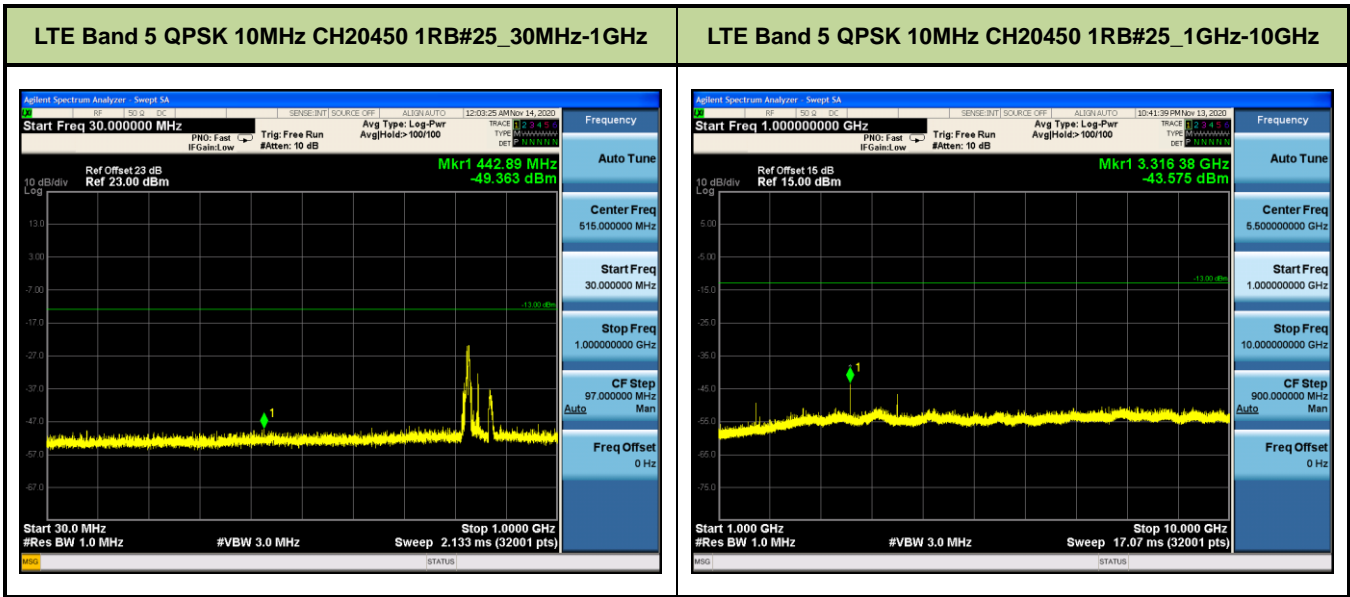

LTE Band 5 QPSK 1.4MHz CH20407 1RB#2_30MHz-1GHz

LTE Band 5 QPSK 1.4MHz CH20407 1RB#2_1GHz-10GHz

LTE Band 5 QPSK 3MHz CH20415 1RB#7_30MHz-1GHz

LTE Band 5 QPSK 3MHz CH20415 1RB#7_1GHz-10GHz

LTE Band 5 QPSK 5MHz CH20425 1RB#12_30MHz-1GHz

LTE Band 5 QPSK 5MHz CH20425 1RB#12_1GHz-10GHz

LTE Band 5 16QAM 1.4MHz CH20407 1RB#2_30MHz-1GHz **LTE Band 5 16QAM 1.4MHz CH20407 1RB#2_1GHz-10GHz**

LTE Band 5 16QAM 3MHz CH20415 1RB#7_30MHz-1GHz **LTE Band 5 16QAM 3MHz CH20415 1RB#7_1GHz-10GHz**