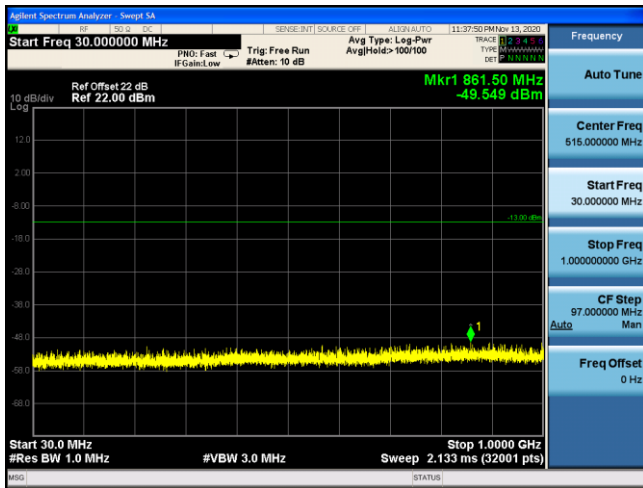

LTE Band 2 16QAM 10MHz CH19150 1RB#25_30MHz-1GHz

LTE Band 2 16QAM 10MHz CH19150 1RB#25_1GHz-20GHz

LTE Band 2 16QAM 15MHz CH19125 1RB#36_30MHz-1GHz

LTE Band 2 16QAM 15MHz CH19125 1RB#36_1GHz-20GHz

LTE Band 2 16QAM 20MHz CH19100 1RB#49_30MHz-1GHz