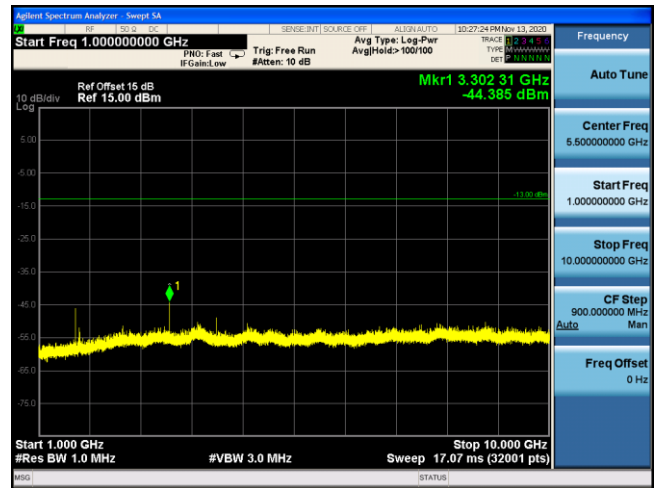

LTE Band 5 QPSK 5MHz CH20425 1RB#12_1GHz-10GHz

LTE Band 5 16QAM 1.4MHz CH20407 1RB#2_30MHz-1GHz **LTE Band 5 16QAM 1.4MHz CH20407 1RB#2_1GHz-10GHz**

LTE Band 5 16QAM 3MHz CH20415 1RB#7_30MHz-1GHz **LTE Band 5 16QAM 3MHz CH20415 1RB#7_1GHz-10GHz**