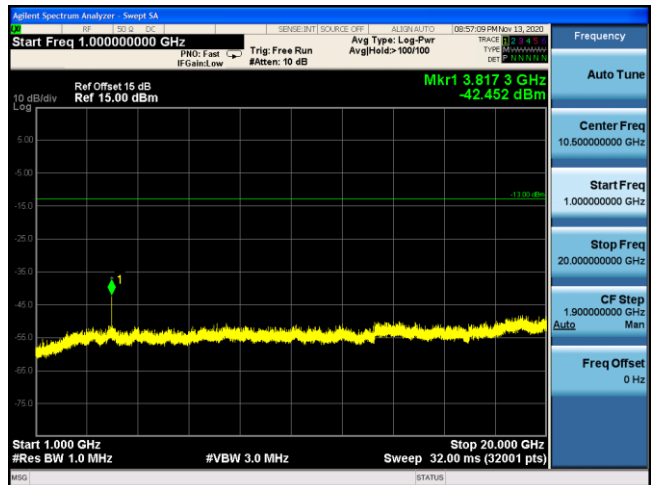

LTE Band 2 16QAM 3MHz CH19185 1RB#7_1GHz-20GHz