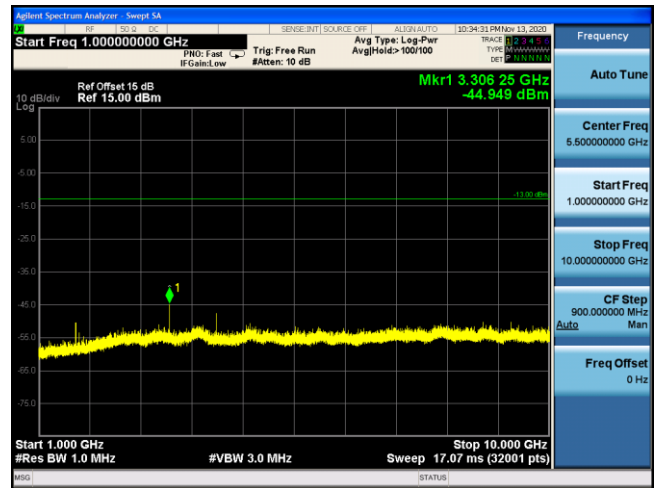

LTE Band 5 16QAM 5MHz CH20425 1RB#12_30MHz-1GHz   **LTE Band 5 16QAM 5MHz CH20425 1RB#12_1GHz-10GHz**