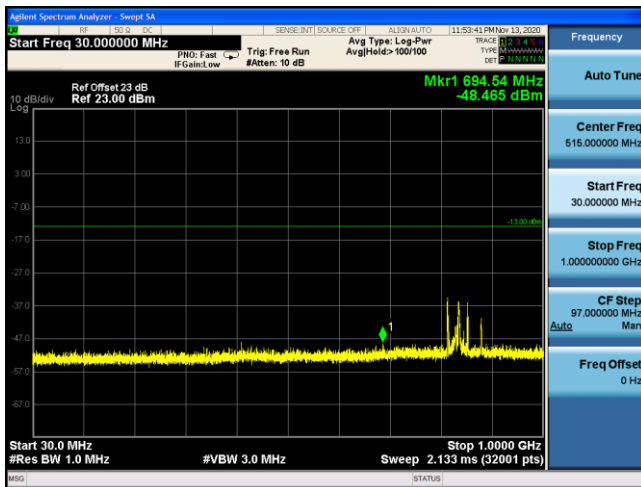

LTE Band 5 QPSK 1.4MHz CH20525 1RB#2_30MHz-1GHz