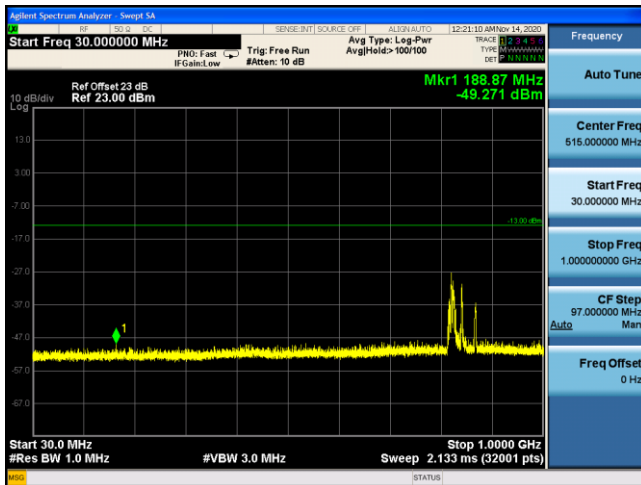

LTE Band 5 QPSK 3MHz CH20415 1RB#7_30MHz-1GHz