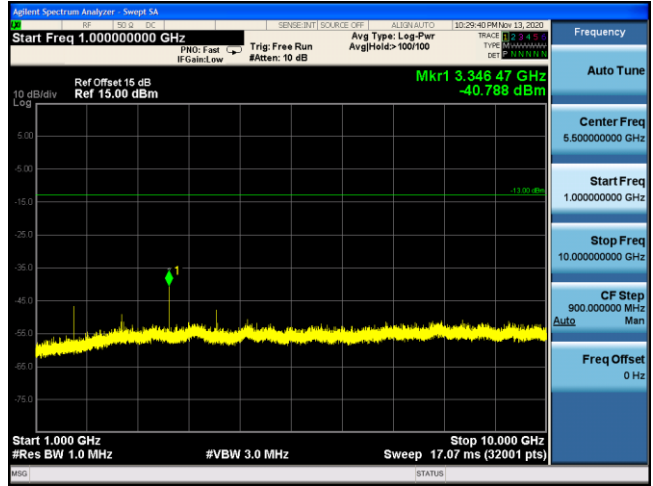

LTE Band 5 QPSK 3MHz CH20525 1RB#7_1GHz-10GHz