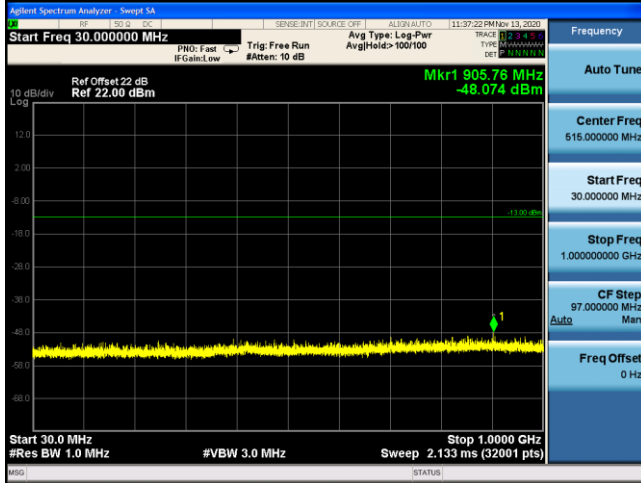

LTE Band 2 QPSK 10MHz CH18900 1RB#25_30MHz-1GHz

LTE Band 2 QPSK 10MHz CH18900 1RB#25_1GHz-20GHz

LTE Band 2 QPSK 15MHz CH18900 1RB#36_30MHz-1GHz

LTE Band 2 QPSK 15MHz CH18900 1RB#36_1GHz-20GHz

LTE Band 2 QPSK 20MHz CH18900 1RB#49_30MHz-1GHz

LTE Band 2 QPSK 20MHz CH18900 1RB#49_1GHz-20GHz

LTE Band 2 16QAM 1.4MHz CH18900 1RB#2_30MHz-1GHz

LTE Band 2 16QAM 1.4MHz CH18900 1RB#2_1GHz-20GHz

LTE Band 2 16QAM 3MHz CH18900 1RB#7_30MHz-1GHz

LTE Band 2 16QAM 3MHz CH18900 1RB#7_1GHz-20GHz