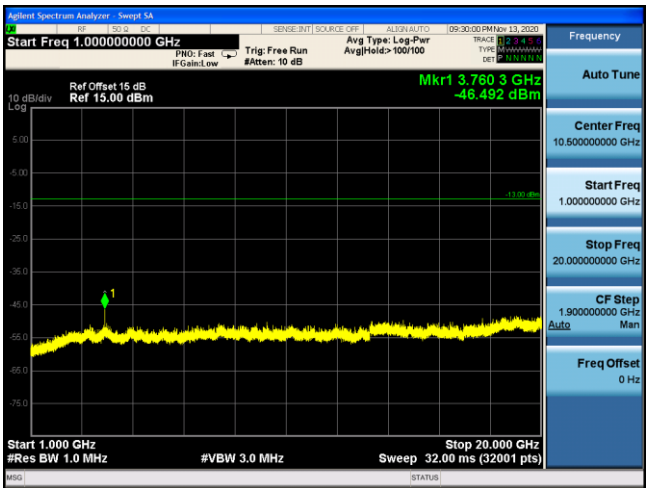

LTE Band 2 16QAM 5MHz CH18900 1RB#12_30MHz-1GHz

LTE Band 2 16QAM 5MHz CH18900 1RB#12_1GHz-20GHz

LTE Band 2 16QAM 10MHz CH18900 1RB#25_30MHz-1GHz

LTE Band 2 16QAM 10MHz CH18900 1RB#25_1GHz-20GHz

LTE Band 2 16QAM 15MHz CH18900 1RB#36_30MHz-1GHz

LTE Band 2 16QAM 15MHz CH18900 1RB#36_1GHz-20GHz

LTE Band 2 16QAM 20MHz CH18900 1RB#49_30MHz-1GHz

LTE Band 2 16QAM 20MHz CH18900 1RB#49_1GHz-20GHz

LTE Band 2 QPSK 1.4MHz CH19193 1RB#2_30MHz-1GHz

LTE Band 2 QPSK 1.4MHz CH19193 1RB#2_1GHz-20GHz