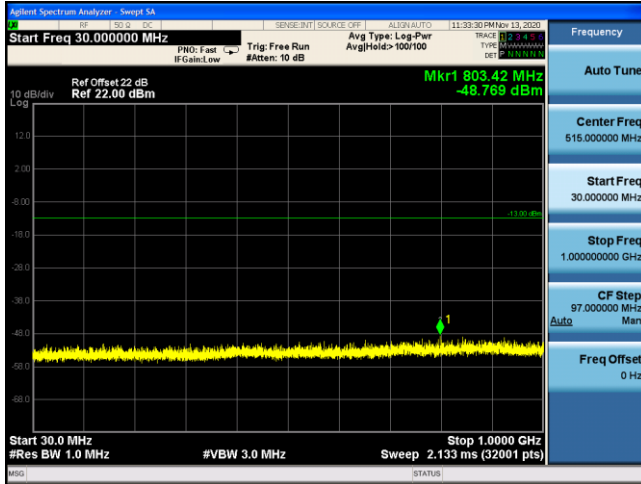

LTE Band 2 QPSK 10MHz CH18900 1RB#25_30MHz-1GHz

LTE Band 2 QPSK 10MHz CH18900 1RB#25_1GHz-20GHz

LTE Band 2 QPSK 15MHz CH18900 1RB#36_30MHz-1GHz

LTE Band 2 QPSK 15MHz CH18900 1RB#36_1GHz-20GHz

LTE Band 2 QPSK 20MHz CH18900 1RB#49_30MHz-1GHz

LTE Band 2 QPSK 20MHz CH18900 1RB#49_1GHz-20GHz

LTE Band 2 16QAM 1.4MHz CH18900 1RB#2_30MHz-1GHz

LTE Band 2 16QAM 1.4MHz CH18900 1RB#2_1GHz-20GHz

LTE Band 2 16QAM 3MHz CH18900 1RB#7_30MHz-1GHz

LTE Band 2 16QAM 3MHz CH18900 1RB#7_1GHz-20GHz