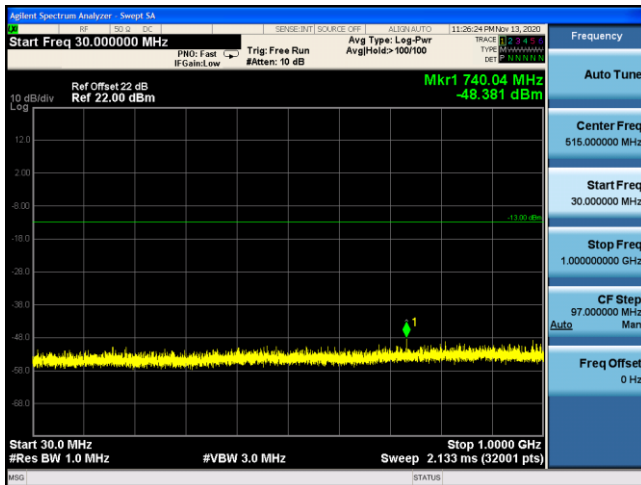

LTE Band 2 QPSK 15MHz CH19125 1RB#36_30MHz-1GHz **LTE Band 2 QPSK 15MHz CH19125 1RB#36_1GHz-20GHz**

LTE Band 2 QPSK 20MHz CH19100 1RB#49_30MHz-1GHz **LTE Band 2 QPSK 20MHz CH19100 1RB#49_1GHz-20GHz**

LTE Band 2 16QAM 1.4MHz CH19193 1RB#2_30MHz-1GHz

LTE Band 2 16QAM 1.4MHz CH19193 1RB#2_1GHz-20GHz

LTE Band 2 16QAM 3MHz CH19185 1RB#7_30MHz-1GHz

LTE Band 2 16QAM 3MHz CH19185 1RB#7_1GHz-20GHz

LTE Band 2 16QAM 5MHz CH19175 1RB#12_30MHz-1GHz

LTE Band 2 16QAM 5MHz CH19175 1RB#12_1GHz-20GHz