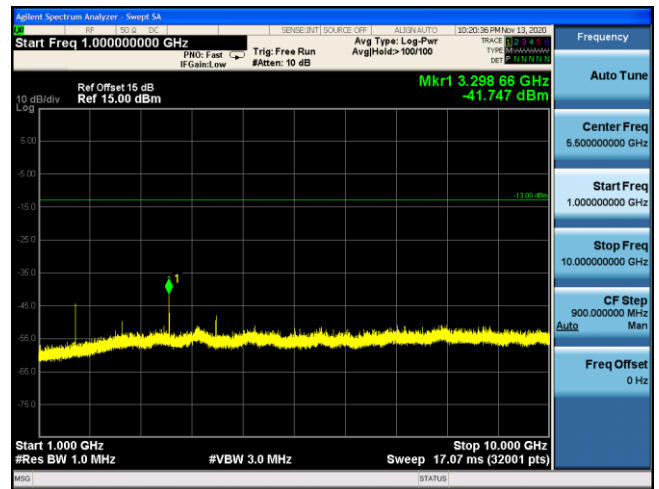

LTE Band 5 16QAM 1.4MHz CH20407 1RB#2_30MHz-1GHz   **LTE Band 5 16QAM 1.4MHz CH20407 1RB#2_1GHz-10GHz**