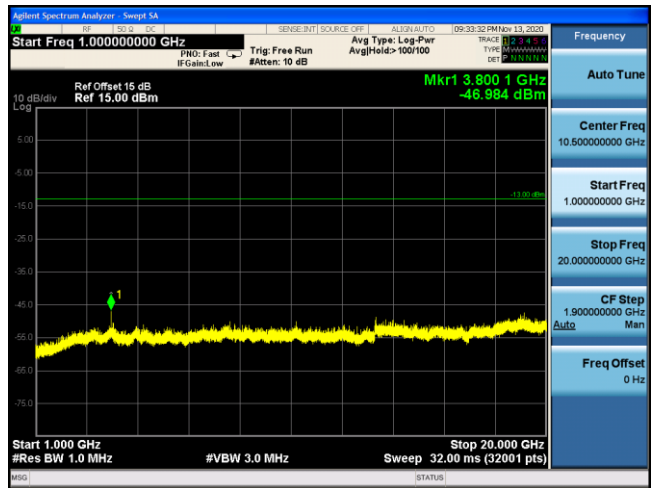

LTE Band 2 16QAM 20MHz CH19100 1RB#49_1GHz-20GHz