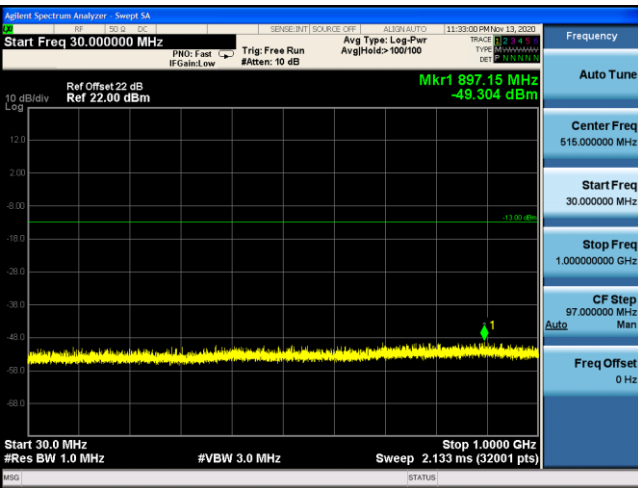

LTE Band 2 QPSK 20MHz CH18900 1RB#49_1GHz-20GHz

LTE Band 2 16QAM 1.4MHz CH18900 1RB#2_30MHz-1GHz

LTE Band 2 16QAM 1.4MHz CH18900 1RB#2_1GHz-20GHz

LTE Band 2 16QAM 3MHz CH18900 1RB#7_30MHz-1GHz

LTE Band 2 16QAM 3MHz CH18900 1RB#7_1GHz-20GHz

LTE Band 2 16QAM 5MHz CH18900 1RB#12_30MHz-1GHz

LTE Band 2 16QAM 5MHz CH18900 1RB#12_1GHz-20GHz

LTE Band 2 16QAM 10MHz CH18900 1RB#25_30MHz-1GHz

LTE Band 2 16QAM 10MHz CH18900 1RB#25_1GHz-20GHz

LTE Band 2 16QAM 15MHz CH18900 1RB#36_30MHz-1GHz

LTE Band 2 16QAM 15MHz CH18900 1RB#36_1GHz-20GHz

LTE Band 2 16QAM 20MHz CH18900 1RB#49_30MHz-1GHz

LTE Band 2 16QAM 20MHz CH18900 1RB#49_1GHz-20GHz

LTE Band 2 QPSK 1.4MHz CH19193 1RB#2_30MHz-1GHz

LTE Band 2 QPSK 1.4MHz CH19193 1RB#2_1GHz-20GHz