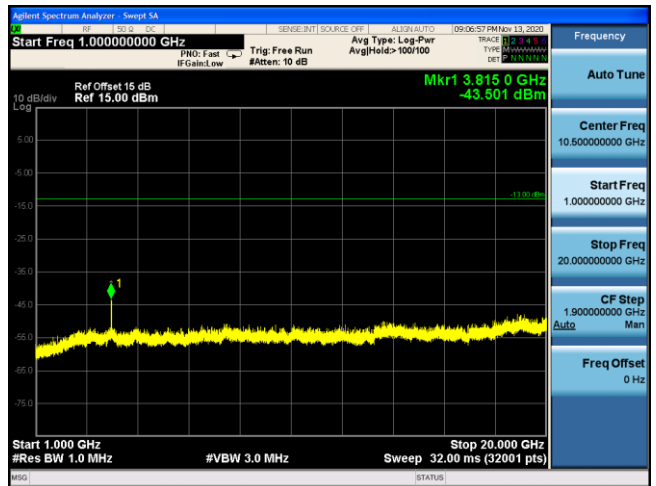

LTE Band 2 16QAM 1.4MHz CH19193 1RB#2_1GHz-20GHz

LTE Band 2 16QAM 3MHz CH19185 1RB#7_30MHz-1GHz

LTE Band 2 16QAM 3MHz CH19185 1RB#7_1GHz-20GHz

LTE Band 2 16QAM 5MHz CH19175 1RB#12_30MHz-1GHz

LTE Band 2 16QAM 5MHz CH19175 1RB#12_1GHz-20GHz