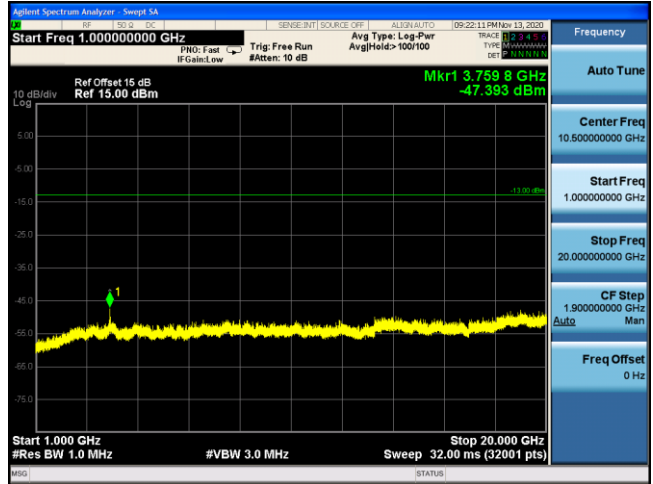

LTE Band 2 QPSK 10MHz CH18900 1RB#25_30MHz-1GHz

LTE Band 2 QPSK 10MHz CH18900 1RB#25_1GHz-20GHz

LTE Band 2 QPSK 15MHz CH18900 1RB#36_30MHz-1GHz

LTE Band 2 QPSK 15MHz CH18900 1RB#36_1GHz-20GHz

LTE Band 2 QPSK 20MHz CH18900 1RB#49_30MHz-1GHz

LTE Band 2 QPSK 20MHz CH18900 1RB#49_1GHz-20GHz

LTE Band 2 16QAM 1.4MHz CH18900 1RB#2_30MHz-1GHz

LTE Band 2 16QAM 1.4MHz CH18900 1RB#2_1GHz-20GHz

LTE Band 2 16QAM 3MHz CH18900 1RB#7_30MHz-1GHz

LTE Band 2 16QAM 3MHz CH18900 1RB#7_1GHz-20GHz