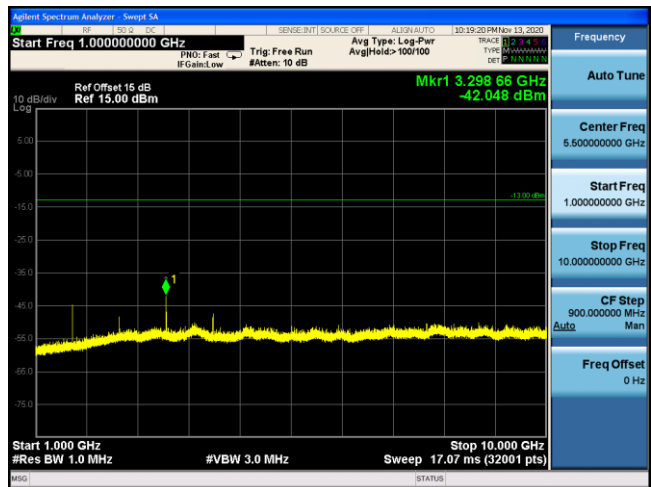

LTE Band 5 QPSK 1.4MHz CH20407 1RB#2_1GHz-10GHz