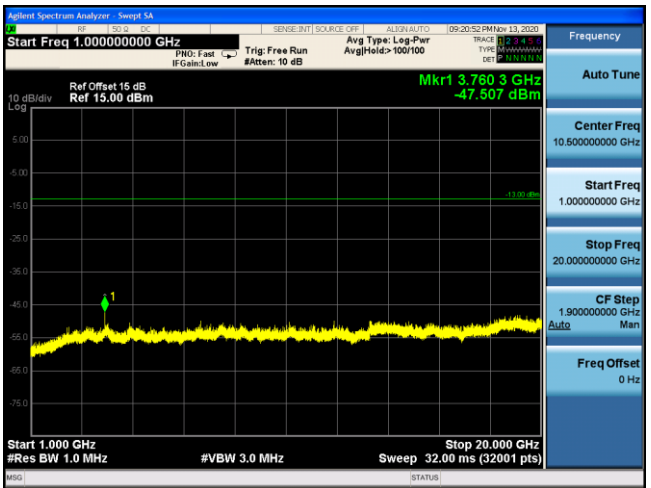

LTE Band 2 16QAM 5MHz CH18900 1RB#12_30MHz-1GHz

LTE Band 2 16QAM 5MHz CH18900 1RB#12_1GHz-20GHz

LTE Band 2 16QAM 10MHz CH18900 1RB#25_30MHz-1GHz

LTE Band 2 16QAM 10MHz CH18900 1RB#25_1GHz-20GHz

LTE Band 2 16QAM 15MHz CH18900 1RB#36_30MHz-1GHz

LTE Band 2 16QAM 15MHz CH18900 1RB#36_1GHz-20GHz

LTE Band 2 16QAM 20MHz CH18900 1RB#49_30MHz-1GHz

LTE Band 2 16QAM 20MHz CH18900 1RB#49_1GHz-20GHz

LTE Band 2 QPSK 1.4MHz CH19193 1RB#2_30MHz-1GHz

LTE Band 2 QPSK 1.4MHz CH19193 1RB#2_1GHz-20GHz