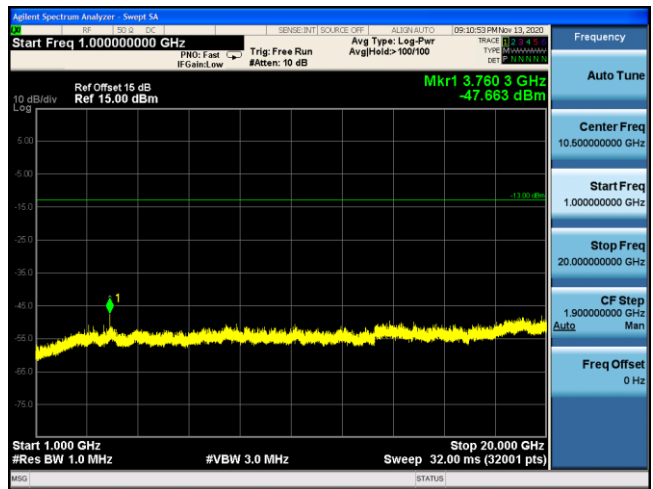

LTE Band 2 QPSK 10MHz CH18900 1RB#25_30MHz-1GHz

LTE Band 2 QPSK 10MHz CH18900 1RB#25_1GHz-20GHz

LTE Band 2 QPSK 15MHz CH18900 1RB#36_30MHz-1GHz

LTE Band 2 QPSK 15MHz CH18900 1RB#36_1GHz-20GHz

LTE Band 2 QPSK 20MHz CH18900 1RB#49_30MHz-1GHz

LTE Band 2 QPSK 20MHz CH18900 1RB#49_1GHz-20GHz

LTE Band 2 16QAM 1.4MHz CH18900 1RB#2_30MHz-1GHz

LTE Band 2 16QAM 1.4MHz CH18900 1RB#2_1GHz-20GHz

LTE Band 2 16QAM 3MHz CH18900 1RB#7_30MHz-1GHz

LTE Band 2 16QAM 3MHz CH18900 1RB#7_1GHz-20GHz