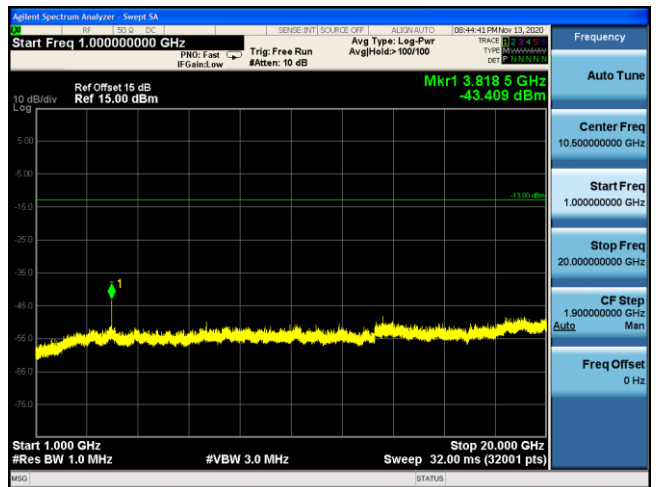

LTE Band 2 16QAM 1.4MHz CH19193 1RB#2_1GHz-20GHz