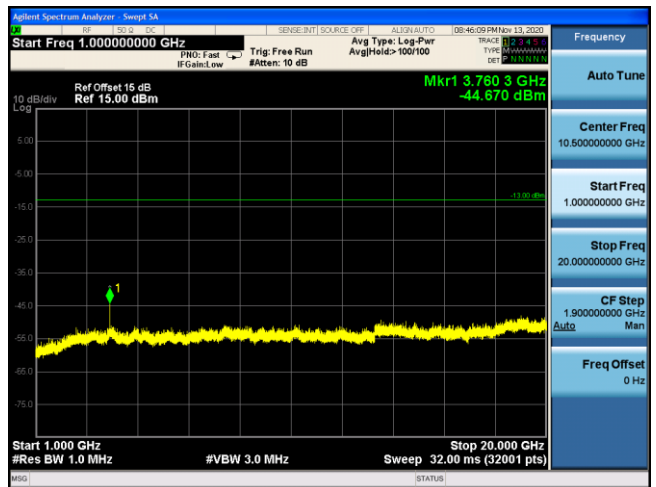

LTE Band 2 QPSK 10MHz CH18900 1RB#25_30MHz-1GHz

LTE Band 2 QPSK 10MHz CH18900 1RB#25_1GHz-20GHz

LTE Band 2 QPSK 15MHz CH18900 1RB#36_30MHz-1GHz

LTE Band 2 QPSK 15MHz CH18900 1RB#36_1GHz-20GHz

LTE Band 2 QPSK 20MHz CH18900 1RB#49_30MHz-1GHz

LTE Band 2 QPSK 20MHz CH18900 1RB#49_1GHz-20GHz

LTE Band 2 16QAM 1.4MHz CH18900 1RB#2_30MHz-1GHz

LTE Band 2 16QAM 1.4MHz CH18900 1RB#2_1GHz-20GHz

LTE Band 2 16QAM 3MHz CH18900 1RB#7_30MHz-1GHz

LTE Band 2 16QAM 3MHz CH18900 1RB#7_1GHz-20GHz