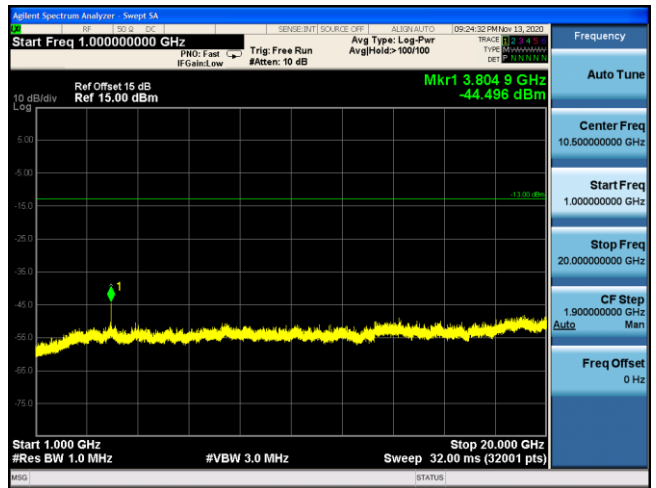

LTE Band 2 16QAM 10MHz CH19150 1RB#25_30MHz-1GHz

LTE Band 2 16QAM 10MHz CH19150 1RB#25_1GHz-20GHz

LTE Band 2 16QAM 15MHz CH19125 1RB#36_30MHz-1GHz

LTE Band 2 16QAM 15MHz CH19125 1RB#36_1GHz-20GHz

LTE Band 2 16QAM 20MHz CH19100 1RB#49_30MHz-1GHz