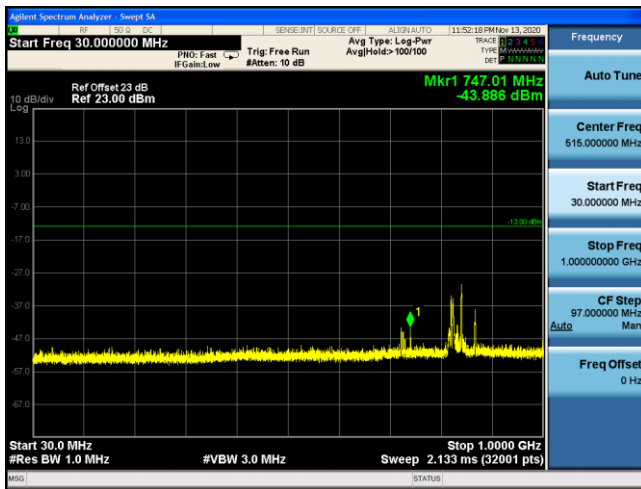

LTE Band 5 16QAM 1.4MHz CH20407 1RB#2_30MHz-1GHz   **LTE Band 5 16QAM 1.4MHz CH20407 1RB#2_1GHz-10GHz**