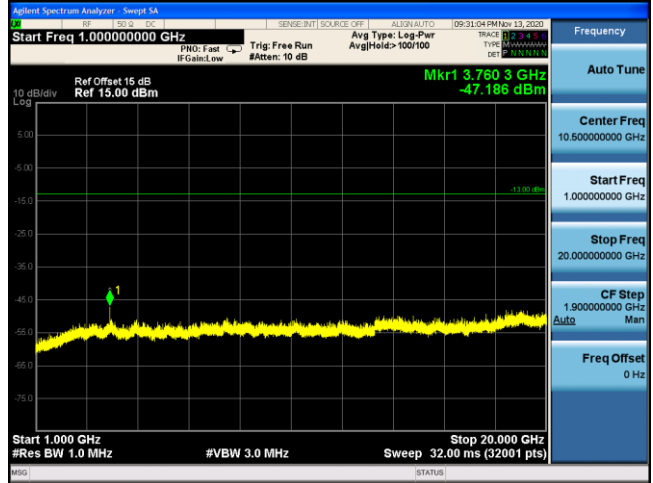

LTE Band 2 QPSK 10MHz CH18900 1RB#25_30MHz-1GHz

LTE Band 2 QPSK 10MHz CH18900 1RB#25_1GHz-20GHz

LTE Band 2 QPSK 15MHz CH18900 1RB#36_30MHz-1GHz

LTE Band 2 QPSK 15MHz CH18900 1RB#36_1GHz-20GHz

LTE Band 2 QPSK 20MHz CH18900 1RB#49_30MHz-1GHz

LTE Band 2 QPSK 20MHz CH18900 1RB#49_1GHz-20GHz

LTE Band 2 16QAM 1.4MHz CH18900 1RB#2_30MHz-1GHz

LTE Band 2 16QAM 1.4MHz CH18900 1RB#2_1GHz-20GHz

LTE Band 2 16QAM 3MHz CH18900 1RB#7_30MHz-1GHz

LTE Band 2 16QAM 3MHz CH18900 1RB#7_1GHz-20GHz