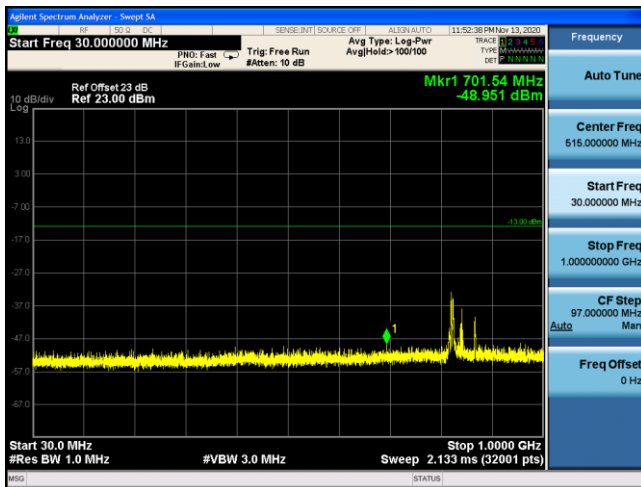

LTE Band 5 QPSK 1.4MHz CH20407 1RB#2_30MHz-1GHz