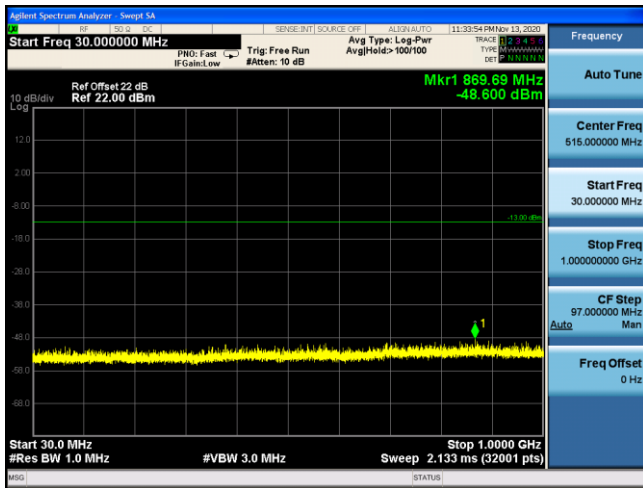

LTE Band 2 16QAM 15MHz CH19125 1RB#36_30MHz-1GHz