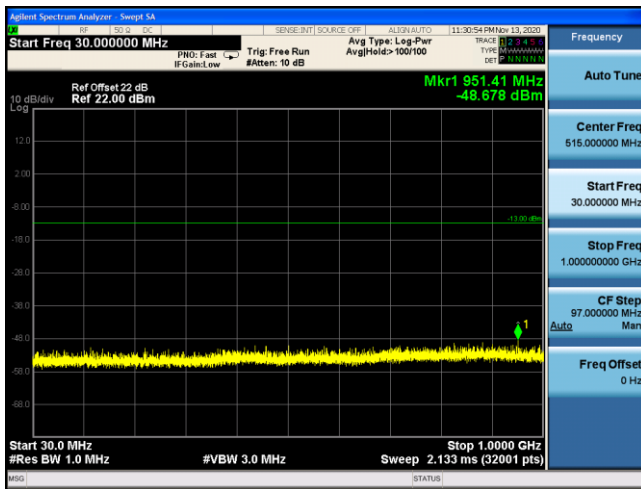

LTE Band 2 QPSK 10MHz CH18900 1RB#25_30MHz-1GHz

LTE Band 2 QPSK 10MHz CH18900 1RB#25_1GHz-20GHz

LTE Band 2 QPSK 15MHz CH18900 1RB#36_30MHz-1GHz

LTE Band 2 QPSK 15MHz CH18900 1RB#36_1GHz-20GHz

LTE Band 2 QPSK 20MHz CH18900 1RB#49_30MHz-1GHz

LTE Band 2 QPSK 20MHz CH18900 1RB#49_1GHz-20GHz

LTE Band 2 16QAM 1.4MHz CH18900 1RB#2_30MHz-1GHz

LTE Band 2 16QAM 1.4MHz CH18900 1RB#2_1GHz-20GHz

LTE Band 2 16QAM 3MHz CH18900 1RB#7_30MHz-1GHz

LTE Band 2 16QAM 3MHz CH18900 1RB#7_1GHz-20GHz