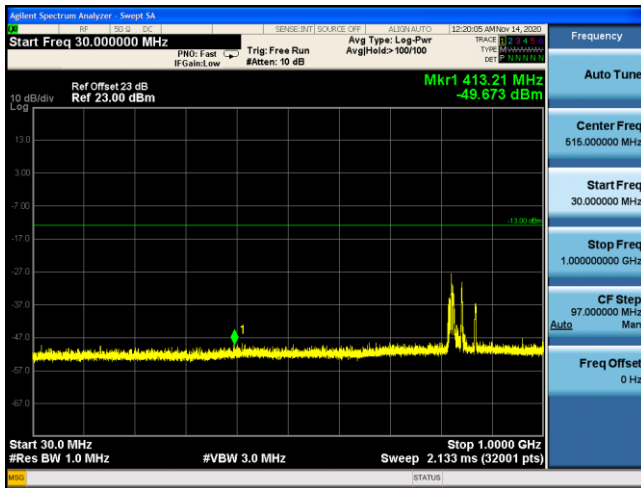

LTE Band 5 QPSK 5MHz CH20425 1RB#12_1GHz-10GHz

LTE Band 5 16QAM 1.4MHz CH20407 1RB#2_30MHz-1GHz **LTE Band 5 16QAM 1.4MHz CH20407 1RB#2_1GHz-10GHz**

LTE Band 5 16QAM 3MHz CH20415 1RB#7_30MHz-1GHz **LTE Band 5 16QAM 3MHz CH20415 1RB#7_1GHz-10GHz**