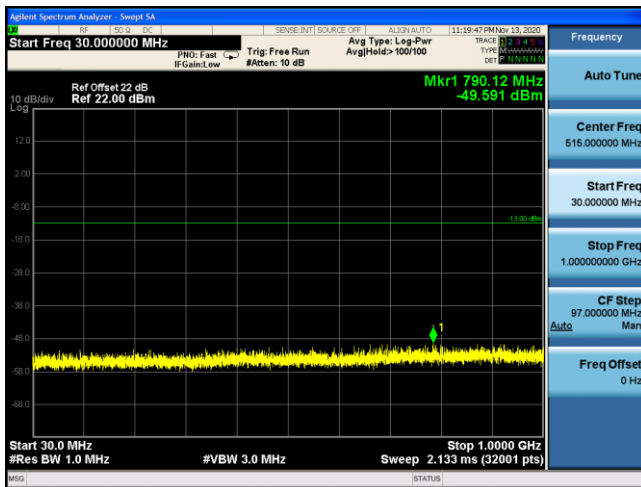

LTE Band 2 QPSK 10MHz CH18900 1RB#25_30MHz-1GHz

LTE Band 2 QPSK 10MHz CH18900 1RB#25_1GHz-20GHz

LTE Band 2 QPSK 15MHz CH18900 1RB#36_30MHz-1GHz

LTE Band 2 QPSK 15MHz CH18900 1RB#36_1GHz-20GHz

LTE Band 2 QPSK 20MHz CH18900 1RB#49_30MHz-1GHz

LTE Band 2 QPSK 20MHz CH18900 1RB#49_1GHz-20GHz

LTE Band 2 16QAM 1.4MHz CH18900 1RB#2_30MHz-1GHz

LTE Band 2 16QAM 1.4MHz CH18900 1RB#2_1GHz-20GHz

LTE Band 2 16QAM 3MHz CH18900 1RB#7_30MHz-1GHz

LTE Band 2 16QAM 3MHz CH18900 1RB#7_1GHz-20GHz