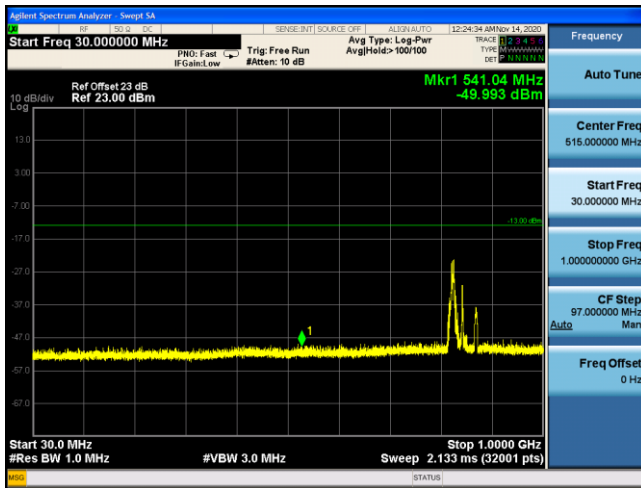

LTE Band 5 16QAM 5MHz CH20425 1RB#12_30MHz-1GHz   **LTE Band 5 16QAM 5MHz CH20425 1RB#12_1GHz-10GHz**