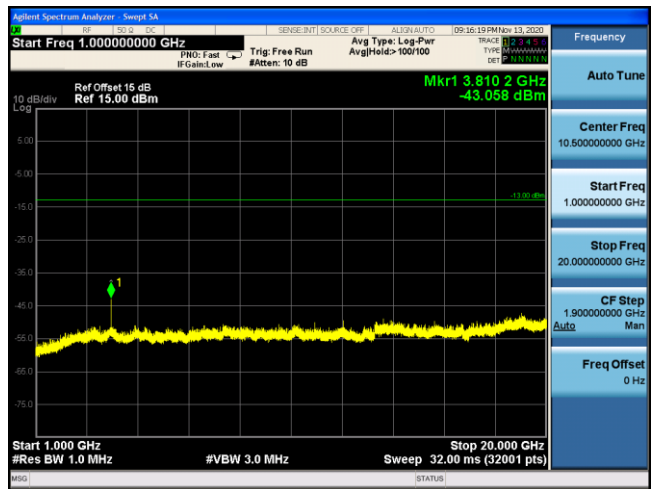

LTE Band 2 16QAM 10MHz CH19150 1RB#25_1GHz-20GHz