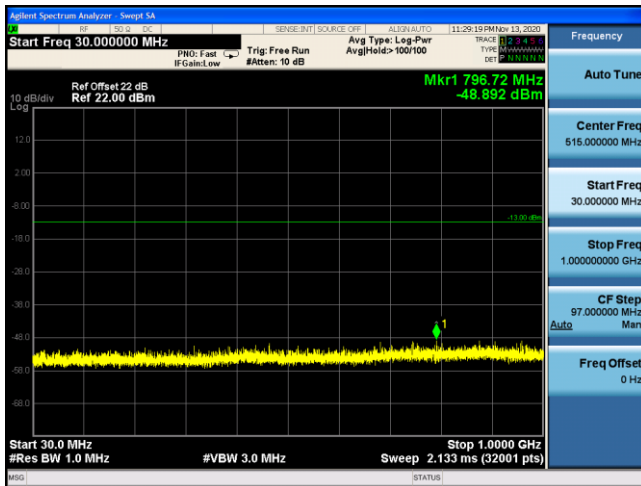

LTE Band 2 16QAM 1.4MHz CH19193 1RB#2_1GHz-20GHz

LTE Band 2 16QAM 3MHz CH19185 1RB#7_30MHz-1GHz

LTE Band 2 16QAM 3MHz CH19185 1RB#7_1GHz-20GHz

LTE Band 2 16QAM 5MHz CH19175 1RB#12_30MHz-1GHz

LTE Band 2 16QAM 5MHz CH19175 1RB#12_1GHz-20GHz