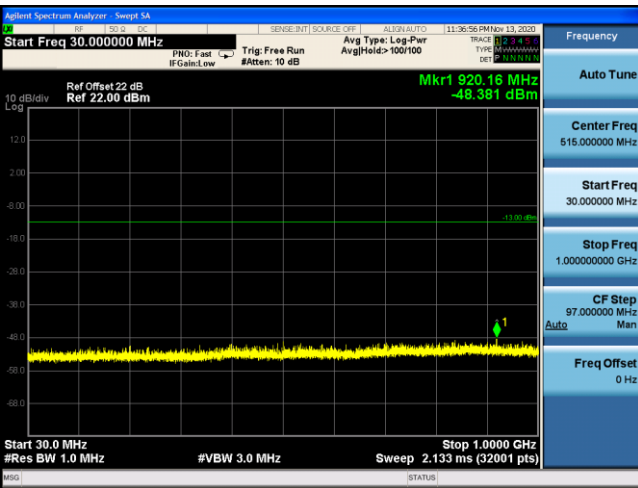

LTE Band 2 QPSK 20MHz CH18900 1RB#49_1GHz-20GHz

LTE Band 2 16QAM 1.4MHz CH18900 1RB#2_30MHz-1GHz

LTE Band 2 16QAM 1.4MHz CH18900 1RB#2_1GHz-20GHz

LTE Band 2 16QAM 3MHz CH18900 1RB#7_30MHz-1GHz

LTE Band 2 16QAM 3MHz CH18900 1RB#7_1GHz-20GHz

LTE Band 2 16QAM 5MHz CH18900 1RB#12_30MHz-1GHz

LTE Band 2 16QAM 5MHz CH18900 1RB#12_1GHz-20GHz

LTE Band 2 16QAM 10MHz CH18900 1RB#25_30MHz-1GHz

LTE Band 2 16QAM 10MHz CH18900 1RB#25_1GHz-20GHz

LTE Band 2 16QAM 15MHz CH18900 1RB#36_30MHz-1GHz

LTE Band 2 16QAM 15MHz CH18900 1RB#36_1GHz-20GHz

LTE Band 2 16QAM 20MHz CH18900 1RB#49_30MHz-1GHz

LTE Band 2 16QAM 20MHz CH18900 1RB#49_1GHz-20GHz

LTE Band 2 QPSK 1.4MHz CH19193 1RB#2_30MHz-1GHz

LTE Band 2 QPSK 1.4MHz CH19193 1RB#2_1GHz-20GHz