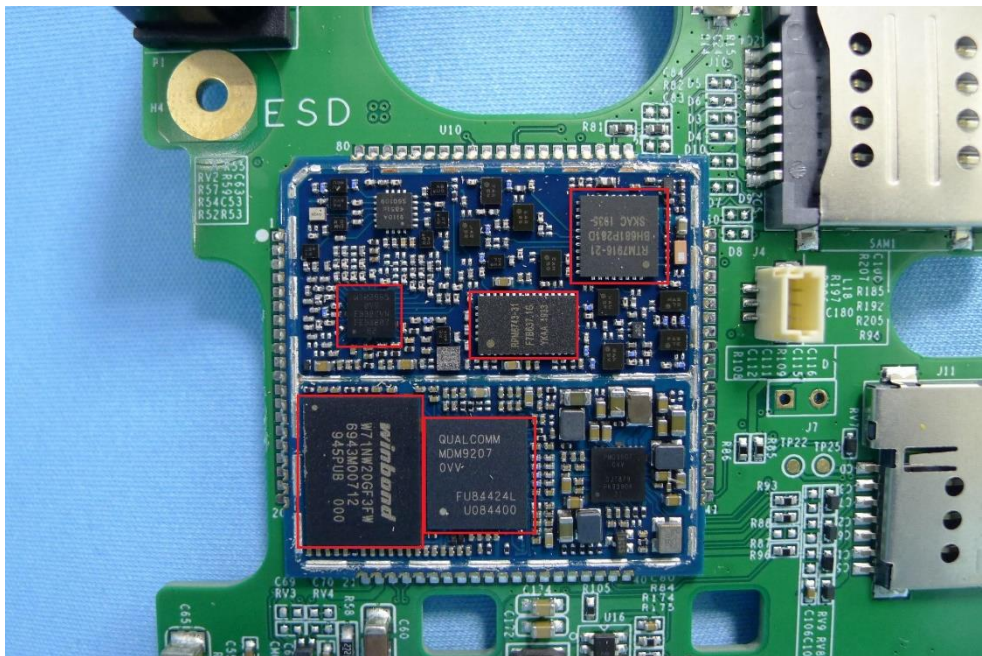

Product: Payment Terminal

Brand Name: UIC

Model Number: A10-T

### Internal Photograph

(1) EUT Photo

(2) EUT Photo

(3) EUT Photo

(4) EUT Photo

(5) EUT Photo

(6) EUT Photo

(7) EUT Photo

(8) EUT Photo

(9) EUT Photo

(10) EUT Photo

(11) EUT Photo

(12) EUT Photo

(13) EUT Photo

(14) EUT Photo

(15) EUT Photo

(16) EUT Photo

(17) EUT Photo

(18) EUT Photo

(19) EUT Photo

(20) EUT Photo

(21) EUT Photo

(22) EUT Photo

(23) EUT Photo