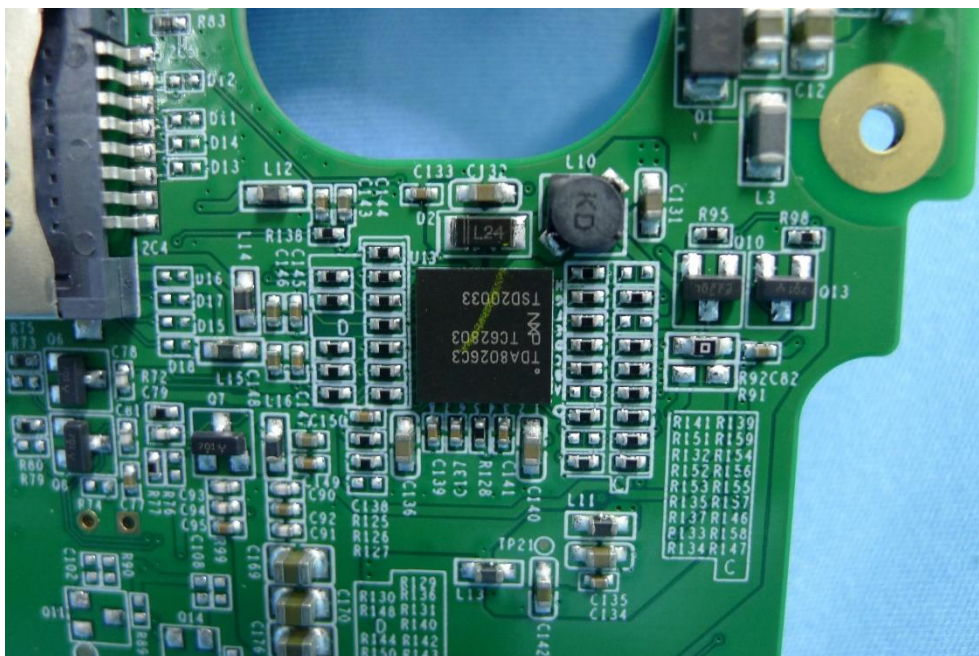

(17) EUT Photo

(16) EUT Photo