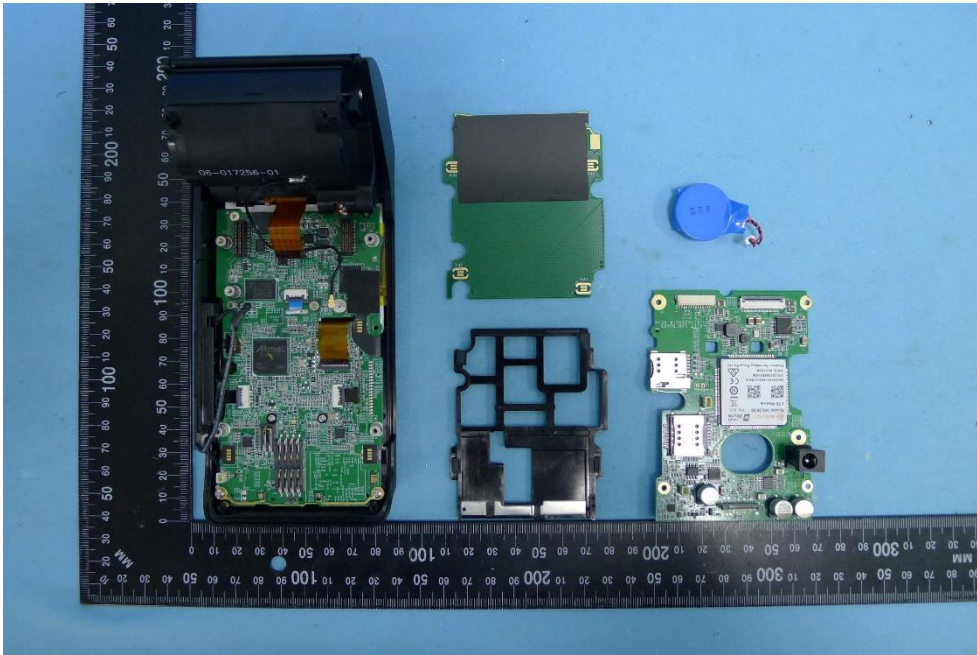

Product: Payment Terminal

Brand Name: UIC

Model Number: A10-T

### Internal Photograph

(1) EUT Photo

(2) EUT Photo

(3) EUT Photo

(4) EUT Photo

(5) EUT Photo

(6) EUT Photo

(7) EUT Photo

(8) EUT Photo

(9) EUT Photo

(10) EUT Photo

(11) EUT Photo

(12) EUT Photo

(13) EUT Photo

(14) EUT Photo

(15) EUT Photo