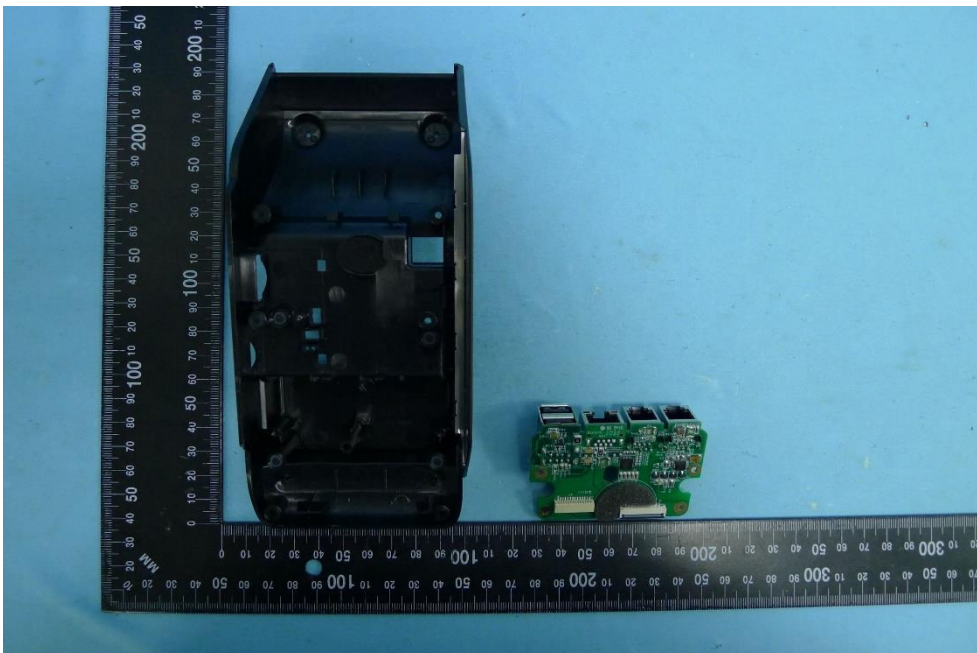

Product: Payment Terminal

Brand Name: UIC

Model Number: A10-T

### Internal Photograph

(1) EUT Photo

(2) EUT Photo

(3) EUT Photo

(4) EUT Photo

(5) EUT Photo

(6) EUT Photo

(7) EUT Photo