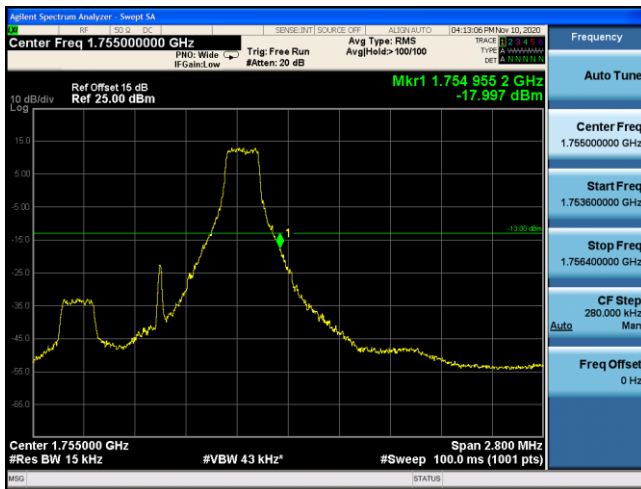

Test Mode	Modulation	Channel / Frequency (MHz)	Bandwidth (MHz)	RB Size	RB Offset	Test Result
LTE Band 4 (High Channel)	QPSK	CH20393 / 1754.3MHz	1.4	1	5	Pass
				6	0	Pass
		CH20385 / 1753.5MHz	3	1	14	Pass
				15	0	Pass
		CH20375 / 1752.5MHz	5	1	24	Pass
				25	0	Pass
		CH20350 / 1750MHz	10	1	49	Pass
				50	0	Pass
		CH20325 / 1747.5MHz	15	1	74	Pass
				75	0	Pass
		CH20300 / 1745MHz	20	1	99	Pass
				100	0	Pass
	16QAM	CH20393 / 1754.3MHz	1.4	1	5	Pass
				6	0	Pass
		CH20385 / 1753.5MHz	3	1	14	Pass
				15	0	Pass
		CH20375 / 1752.5MHz	5	1	24	Pass
				25	0	Pass
		CH20350 / 1750MHz	10	1	49	Pass
				50	0	Pass
		CH20325 / 1747.5MHz	15	1	74	Pass
				75	0	Pass
		CH20300 / 1745MHz	20	1	99	Pass
				100	0	Pass

**LTE Band 4 16QAM 1.4MHz CH20393 1RB#5**

**LTE Band 4 16QAM 1.4MHz CH20393 6RB#0**

**LTE Band 4 16QAM 3MHz CH20385 1RB#14**

**LTE Band 4 16QAM 3MHz CH20385 15RB#0**

**LTE Band 4 16QAM 5MHz CH20375 1RB#24**