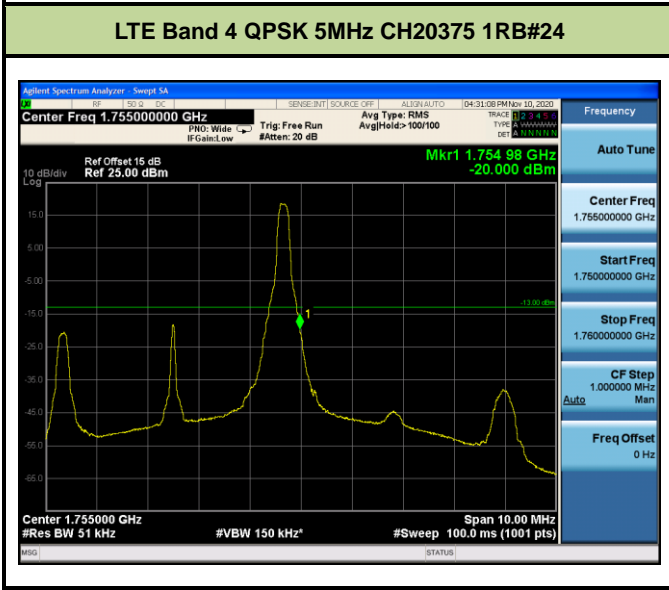

Test Mode	Modulation	Channel / Frequency (MHz)	Bandwidth (MHz)	RB Size	RB Offset	Test Result
LTE Band 4 (Low Channel)	QPSK	CH19957 / 1710.7MHz	1.4	1	0	Pass
				6	0	Pass
		CH19965 / 1711.5MHz	3	1	0	Pass
				15	0	Pass
		CH19975 / 1712.5MHz	5	1	0	Pass
				25	0	Pass
		CH20000 / 1715MHz	10	1	0	Pass
				50	0	Pass
		CH20025 / 1717.5MHz	15	1	0	Pass
				75	0	Pass
		CH20050 / 1720MHz	20	1	0	Pass
				100	0	Pass
	16QAM	CH19957 / 1710.7MHz	1.4	1	0	Pass
				6	0	Pass
		CH19965 / 1711.5MHz	3	1	0	Pass
				15	0	Pass
		CH19975 / 1712.5MHz	5	1	0	Pass
				25	0	Pass
		CH20000 / 1715MHz	10	1	0	Pass
				50	0	Pass
		CH20025 / 1717.5MHz	15	1	0	Pass
				75	0	Pass
		CH20050 / 1720MHz	20	1	0	Pass
				100	0	Pass

Test Mode	Modulation	Channel / Frequency (MHz)	Bandwidth (MHz)	RB Size	RB Offset	Test Result
LTE Band 4 (High Channel)	QPSK	CH20393 / 1754.3MHz	1.4	1	5	Pass
				6	0	Pass
		CH20385 / 1753.5MHz	3	1	14	Pass
				15	0	Pass
		CH20375 / 1752.5MHz	5	1	24	Pass
				25	0	Pass
		CH20350 / 1750MHz	10	1	49	Pass
				50	0	Pass
		CH20325 / 1747.5MHz	15	1	74	Pass
				75	0	Pass
		CH20300 / 1745MHz	20	1	99	Pass
				100	0	Pass
	16QAM	CH20393 / 1754.3MHz	1.4	1	5	Pass
				6	0	Pass
		CH20385 / 1753.5MHz	3	1	14	Pass
				15	0	Pass
		CH20375 / 1752.5MHz	5	1	24	Pass
				25	0	Pass
		CH20350 / 1750MHz	10	1	49	Pass
				50	0	Pass
		CH20325 / 1747.5MHz	15	1	74	Pass
				75	0	Pass
		CH20300 / 1745MHz	20	1	99	Pass
				100	0	Pass