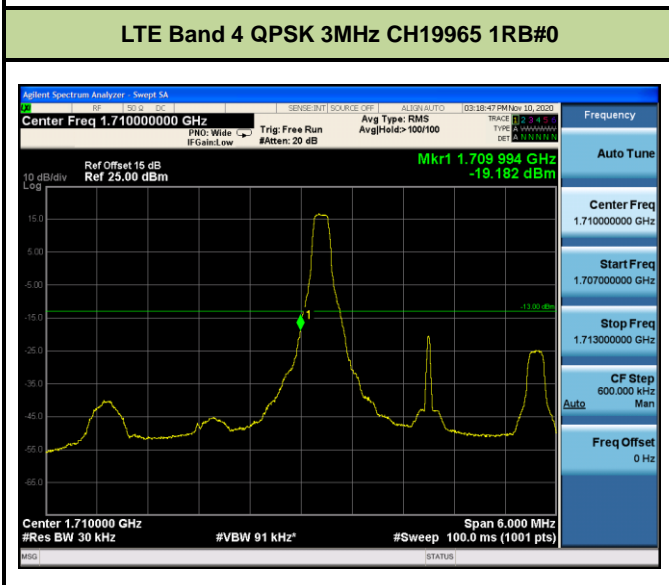

Test Mode	Modulation	Channel / Frequency (MHz)	Bandwidth (MHz)	RB Size	RB Offset	Test Result
LTE Band 4 (High Channel)	QPSK	CH20393 / 1754.3MHz	1.4	1	5	Pass
				6	0	Pass
		CH20385 / 1753.5MHz	3	1	14	Pass
				15	0	Pass
		CH20375 / 1752.5MHz	5	1	24	Pass
				25	0	Pass
		CH20350 / 1750MHz	10	1	49	Pass
				50	0	Pass
		CH20325 / 1747.5MHz	15	1	74	Pass
				75	0	Pass
		CH20300 / 1745MHz	20	1	99	Pass
				100	0	Pass
	16QAM	CH20393 / 1754.3MHz	1.4	1	5	Pass
				6	0	Pass
		CH20385 / 1753.5MHz	3	1	14	Pass
				15	0	Pass
		CH20375 / 1752.5MHz	5	1	24	Pass
				25	0	Pass
		CH20350 / 1750MHz	10	1	49	Pass
				50	0	Pass
		CH20325 / 1747.5MHz	15	1	74	Pass
				75	0	Pass
		CH20300 / 1745MHz	20	1	99	Pass
				100	0	Pass