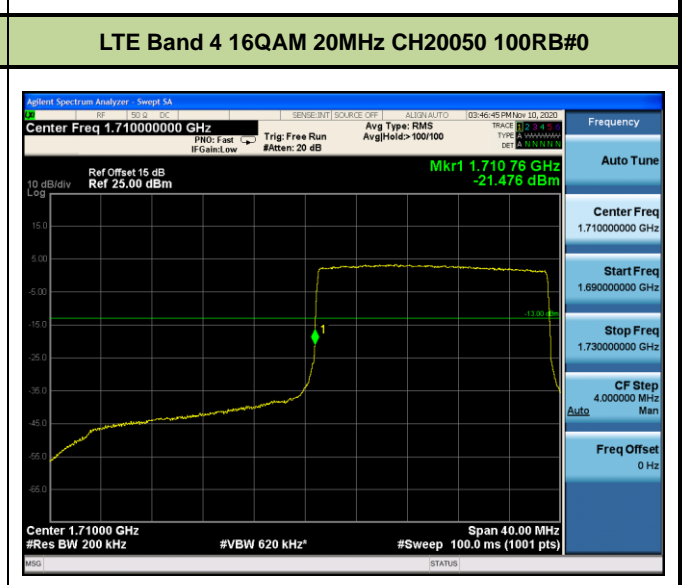

Test Mode	Modulation	Channel / Frequency (MHz)	Bandwidth (MHz)	RB Size	RB Offset	Test Result
LTE Band 4 (Low Channel)	QPSK	CH19957 / 1710.7MHz	1.4	1	0	Pass
				6	0	Pass
		CH19965 / 1711.5MHz	3	1	0	Pass
				15	0	Pass
		CH19975 / 1712.5MHz	5	1	0	Pass
				25	0	Pass
		CH20000 / 1715MHz	10	1	0	Pass
				50	0	Pass
		CH20025 / 1717.5MHz	15	1	0	Pass
				75	0	Pass
		CH20050 / 1720MHz	20	1	0	Pass
				100	0	Pass
	16QAM	CH19957 / 1710.7MHz	1.4	1	0	Pass
				6	0	Pass
		CH19965 / 1711.5MHz	3	1	0	Pass
				15	0	Pass
		CH19975 / 1712.5MHz	5	1	0	Pass
				25	0	Pass
		CH20000 / 1715MHz	10	1	0	Pass
				50	0	Pass
		CH20025 / 1717.5MHz	15	1	0	Pass
				75	0	Pass
		CH20050 / 1720MHz	20	1	0	Pass
				100	0	Pass

Test Mode	Modulation	Channel / Frequency (MHz)	Bandwidth (MHz)	RB Size	RB Offset	Test Result
LTE Band 4 (High Channel)	QPSK	CH20393 / 1754.3MHz	1.4	1	5	Pass
				6	0	Pass
		CH20385 / 1753.5MHz	3	1	14	Pass
				15	0	Pass
		CH20375 / 1752.5MHz	5	1	24	Pass
				25	0	Pass
		CH20350 / 1750MHz	10	1	49	Pass
				50	0	Pass
		CH20325 / 1747.5MHz	15	1	74	Pass
				75	0	Pass
		CH20300 / 1745MHz	20	1	99	Pass
				100	0	Pass
	16QAM	CH20393 / 1754.3MHz	1.4	1	5	Pass
				6	0	Pass
		CH20385 / 1753.5MHz	3	1	14	Pass
				15	0	Pass
		CH20375 / 1752.5MHz	5	1	24	Pass
				25	0	Pass
		CH20350 / 1750MHz	10	1	49	Pass
				50	0	Pass
		CH20325 / 1747.5MHz	15	1	74	Pass
				75	0	Pass
		CH20300 / 1745MHz	20	1	99	Pass
				100	0	Pass

**LTE Band 4 16QAM 1.4MHz CH20393 1RB#5**

**LTE Band 4 16QAM 1.4MHz CH20393 6RB#0**

**LTE Band 4 16QAM 3MHz CH20385 1RB#14**

**LTE Band 4 16QAM 3MHz CH20385 15RB#0**

**LTE Band 4 16QAM 5MHz CH20375 1RB#24**