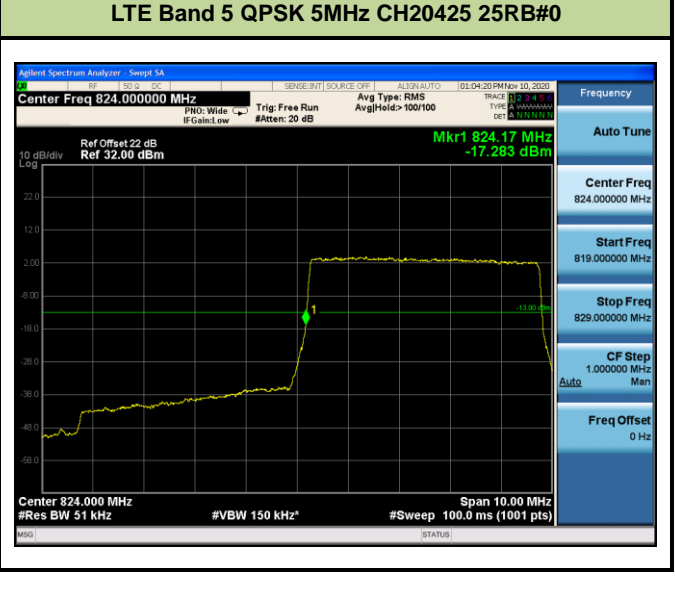

Test Mode	Modulation	Channel / Frequency (MHz)	Bandwidth (MHz)	RB Size	RB Offset	Test Result
LTE Band 5 (High Channel)	QPSK	CH20643 / 848.3MHz	1.4	1	5	Pass
				6	0	Pass
		CH20635 / 847.5MHz	3	1	14	Pass
				15	0	Pass
		CH20625 / 846.5MHz	5	1	24	Pass
				25	0	Pass
	CH20600 / 844MHz	10	1	49	Pass	
			50	0	Pass	
	16QAM	CH20643 / 848.3MHz	1.4	1	5	Pass
				6	0	Pass
		CH20635 / 847.5MHz	3	1	14	Pass
				15	0	Pass
		CH20625 / 846.5MHz	5	1	24	Pass
				25	0	Pass
CH20600 / 844MHz		10	1	49	Pass	
			50	0	Pass