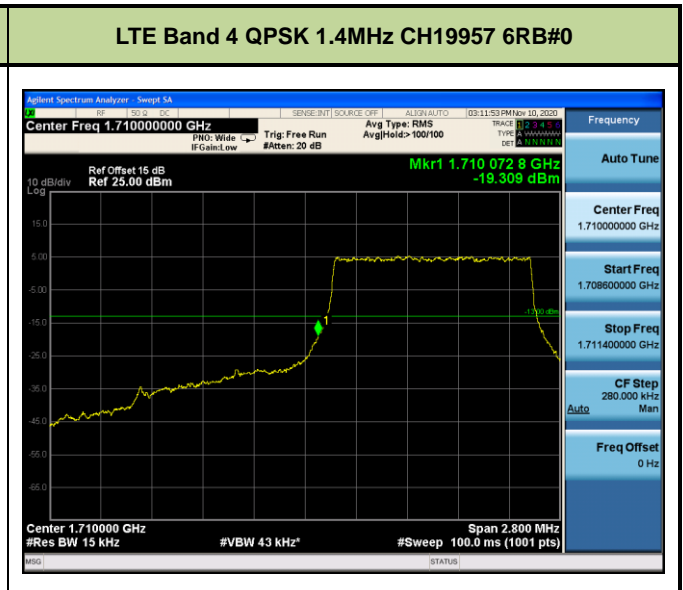

Test Mode	Modulation	Channel / Frequency (MHz)	Bandwidth (MHz)	RB Size	RB Offset	Test Result
LTE Band 4 (Low Channel)	QPSK	CH19957 / 1710.7MHz	1.4	1	0	Pass
				6	0	Pass
		CH19965 / 1711.5MHz	3	1	0	Pass
				15	0	Pass
		CH19975 / 1712.5MHz	5	1	0	Pass
				25	0	Pass
		CH20000 / 1715MHz	10	1	0	Pass
				50	0	Pass
		CH20025 / 1717.5MHz	15	1	0	Pass
				75	0	Pass
		CH20050 / 1720MHz	20	1	0	Pass
				100	0	Pass
	16QAM	CH19957 / 1710.7MHz	1.4	1	0	Pass
				6	0	Pass
		CH19965 / 1711.5MHz	3	1	0	Pass
				15	0	Pass
		CH19975 / 1712.5MHz	5	1	0	Pass
				25	0	Pass
		CH20000 / 1715MHz	10	1	0	Pass
				50	0	Pass
		CH20025 / 1717.5MHz	15	1	0	Pass
				75	0	Pass
		CH20050 / 1720MHz	20	1	0	Pass
				100	0	Pass

Test Mode	Modulation	Channel / Frequency (MHz)	Bandwidth (MHz)	RB Size	RB Offset	Test Result
LTE Band 4 (High Channel)	QPSK	CH20393 / 1754.3MHz	1.4	1	5	Pass
				6	0	Pass
		CH20385 / 1753.5MHz	3	1	14	Pass
				15	0	Pass
		CH20375 / 1752.5MHz	5	1	24	Pass
				25	0	Pass
		CH20350 / 1750MHz	10	1	49	Pass
				50	0	Pass
		CH20325 / 1747.5MHz	15	1	74	Pass
				75	0	Pass
		CH20300 / 1745MHz	20	1	99	Pass
				100	0	Pass
	16QAM	CH20393 / 1754.3MHz	1.4	1	5	Pass
				6	0	Pass
		CH20385 / 1753.5MHz	3	1	14	Pass
				15	0	Pass
		CH20375 / 1752.5MHz	5	1	24	Pass
				25	0	Pass
		CH20350 / 1750MHz	10	1	49	Pass
				50	0	Pass
		CH20325 / 1747.5MHz	15	1	74	Pass
				75	0	Pass
		CH20300 / 1745MHz	20	1	99	Pass
				100	0	Pass

**LTE Band 4 16QAM 1.4MHz CH20393 1RB#5**

**LTE Band 4 16QAM 1.4MHz CH20393 6RB#0**

**LTE Band 4 16QAM 3MHz CH20385 1RB#14**

**LTE Band 4 16QAM 3MHz CH20385 15RB#0**

**LTE Band 4 16QAM 5MHz CH20375 1RB#24**