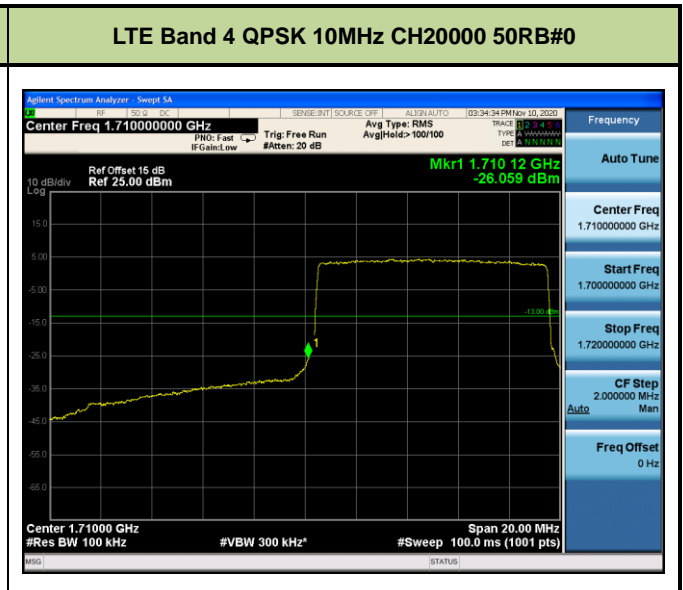

Test Mode	Modulation	Channel / Frequency (MHz)	Bandwidth (MHz)	RB Size	RB Offset	Test Result
LTE Band 4 (Low Channel)	QPSK	CH19957 / 1710.7MHz	1.4	1	0	Pass
				6	0	Pass
		CH19965 / 1711.5MHz	3	1	0	Pass
				15	0	Pass
		CH19975 / 1712.5MHz	5	1	0	Pass
				25	0	Pass
		CH20000 / 1715MHz	10	1	0	Pass
				50	0	Pass
		CH20025 / 1717.5MHz	15	1	0	Pass
				75	0	Pass
		CH20050 / 1720MHz	20	1	0	Pass
				100	0	Pass
	16QAM	CH19957 / 1710.7MHz	1.4	1	0	Pass
				6	0	Pass
		CH19965 / 1711.5MHz	3	1	0	Pass
				15	0	Pass
		CH19975 / 1712.5MHz	5	1	0	Pass
				25	0	Pass
		CH20000 / 1715MHz	10	1	0	Pass
				50	0	Pass
		CH20025 / 1717.5MHz	15	1	0	Pass
				75	0	Pass
		CH20050 / 1720MHz	20	1	0	Pass
				100	0	Pass

Test Mode	Modulation	Channel / Frequency (MHz)	Bandwidth (MHz)	RB Size	RB Offset	Test Result
LTE Band 4 (High Channel)	QPSK	CH20393 / 1754.3MHz	1.4	1	5	Pass
				6	0	Pass
		CH20385 / 1753.5MHz	3	1	14	Pass
				15	0	Pass
		CH20375 / 1752.5MHz	5	1	24	Pass
				25	0	Pass
		CH20350 / 1750MHz	10	1	49	Pass
				50	0	Pass
		CH20325 / 1747.5MHz	15	1	74	Pass
				75	0	Pass
		CH20300 / 1745MHz	20	1	99	Pass
				100	0	Pass
	16QAM	CH20393 / 1754.3MHz	1.4	1	5	Pass
				6	0	Pass
		CH20385 / 1753.5MHz	3	1	14	Pass
				15	0	Pass
		CH20375 / 1752.5MHz	5	1	24	Pass
				25	0	Pass
		CH20350 / 1750MHz	10	1	49	Pass
				50	0	Pass
		CH20325 / 1747.5MHz	15	1	74	Pass
				75	0	Pass
		CH20300 / 1745MHz	20	1	99	Pass
				100	0	Pass