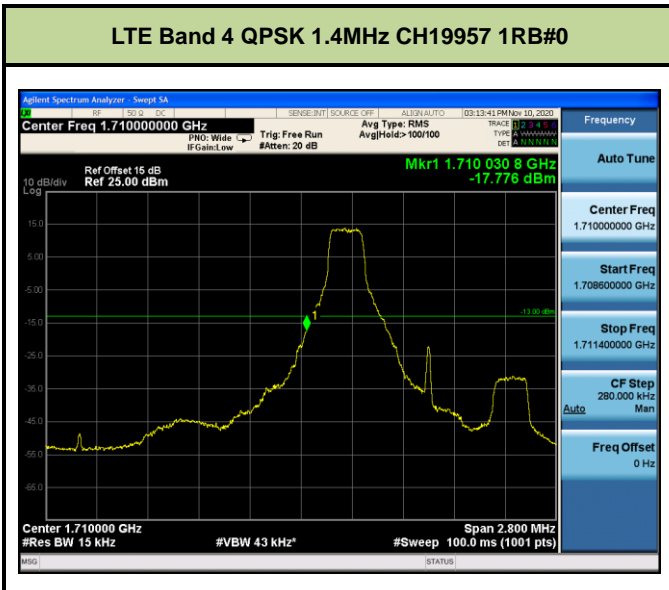

Test Mode	Modulation	Channel / Frequency (MHz)	Bandwidth (MHz)	RB Size	RB Offset	Test Result
LTE Band 4 (Low Channel)	QPSK	CH19957 / 1710.7MHz	1.4	1	0	Pass
				6	0	Pass
		CH19965 / 1711.5MHz	3	1	0	Pass
				15	0	Pass
		CH19975 / 1712.5MHz	5	1	0	Pass
				25	0	Pass
		CH20000 / 1715MHz	10	1	0	Pass
				50	0	Pass
		CH20025 / 1717.5MHz	15	1	0	Pass
				75	0	Pass
		CH20050 / 1720MHz	20	1	0	Pass
				100	0	Pass
	16QAM	CH19957 / 1710.7MHz	1.4	1	0	Pass
				6	0	Pass
		CH19965 / 1711.5MHz	3	1	0	Pass
				15	0	Pass
		CH19975 / 1712.5MHz	5	1	0	Pass
				25	0	Pass
		CH20000 / 1715MHz	10	1	0	Pass
				50	0	Pass
		CH20025 / 1717.5MHz	15	1	0	Pass
				75	0	Pass
		CH20050 / 1720MHz	20	1	0	Pass
				100	0	Pass

Test Mode	Modulation	Channel / Frequency (MHz)	Bandwidth (MHz)	RB Size	RB Offset	Test Result
LTE Band 4 (High Channel)	QPSK	CH20393 / 1754.3MHz	1.4	1	5	Pass
				6	0	Pass
		CH20385 / 1753.5MHz	3	1	14	Pass
				15	0	Pass
		CH20375 / 1752.5MHz	5	1	24	Pass
				25	0	Pass
		CH20350 / 1750MHz	10	1	49	Pass
				50	0	Pass
		CH20325 / 1747.5MHz	15	1	74	Pass
				75	0	Pass
		CH20300 / 1745MHz	20	1	99	Pass
				100	0	Pass
	16QAM	CH20393 / 1754.3MHz	1.4	1	5	Pass
				6	0	Pass
		CH20385 / 1753.5MHz	3	1	14	Pass
				15	0	Pass
		CH20375 / 1752.5MHz	5	1	24	Pass
				25	0	Pass
		CH20350 / 1750MHz	10	1	49	Pass
				50	0	Pass
		CH20325 / 1747.5MHz	15	1	74	Pass
				75	0	Pass
		CH20300 / 1745MHz	20	1	99	Pass
				100	0	Pass