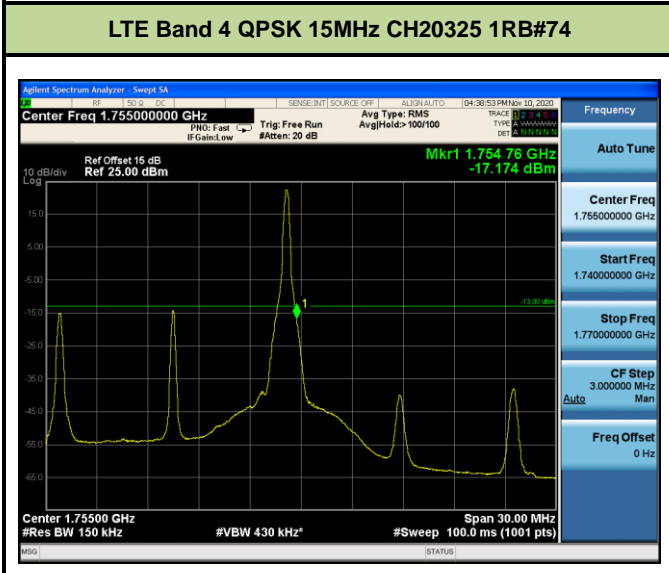

Test Mode	Modulation	Channel / Frequency (MHz)	Bandwidth (MHz)	RB Size	RB Offset	Test Result
LTE Band 4 (High Channel)	QPSK	CH20393 / 1754.3MHz	1.4	1	5	Pass
				6	0	Pass
		CH20385 / 1753.5MHz	3	1	14	Pass
				15	0	Pass
		CH20375 / 1752.5MHz	5	1	24	Pass
				25	0	Pass
		CH20350 / 1750MHz	10	1	49	Pass
				50	0	Pass
		CH20325 / 1747.5MHz	15	1	74	Pass
				75	0	Pass
		CH20300 / 1745MHz	20	1	99	Pass
				100	0	Pass
	16QAM	CH20393 / 1754.3MHz	1.4	1	5	Pass
				6	0	Pass
		CH20385 / 1753.5MHz	3	1	14	Pass
				15	0	Pass
		CH20375 / 1752.5MHz	5	1	24	Pass
				25	0	Pass
		CH20350 / 1750MHz	10	1	49	Pass
				50	0	Pass
		CH20325 / 1747.5MHz	15	1	74	Pass
				75	0	Pass
		CH20300 / 1745MHz	20	1	99	Pass
				100	0	Pass

**LTE Band 4 16QAM 1.4MHz CH20393 1RB#5**

**LTE Band 4 16QAM 1.4MHz CH20393 6RB#0**

**LTE Band 4 16QAM 3MHz CH20385 1RB#14**

**LTE Band 4 16QAM 3MHz CH20385 15RB#0**

**LTE Band 4 16QAM 5MHz CH20375 1RB#24**