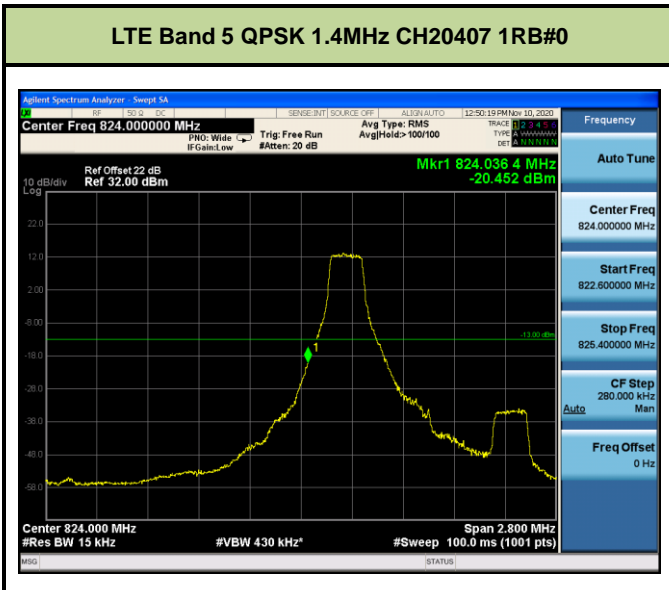

Test Mode	Modulation	Channel / Frequency (MHz)	Bandwidth (MHz)	RB Size	RB Offset	Test Result
LTE Band 5 (High Channel)	QPSK	CH20643 / 848.3MHz	1.4	1	5	Pass
				6	0	Pass
		CH20635 / 847.5MHz	3	1	14	Pass
				15	0	Pass
		CH20625 / 846.5MHz	5	1	24	Pass
				25	0	Pass
	CH20600 / 844MHz	10	1	49	Pass	
			50	0	Pass	
	16QAM	CH20643 / 848.3MHz	1.4	1	5	Pass
				6	0	Pass
		CH20635 / 847.5MHz	3	1	14	Pass
				15	0	Pass
		CH20625 / 846.5MHz	5	1	24	Pass
				25	0	Pass
CH20600 / 844MHz		10	1	49	Pass	
			50	0	Pass