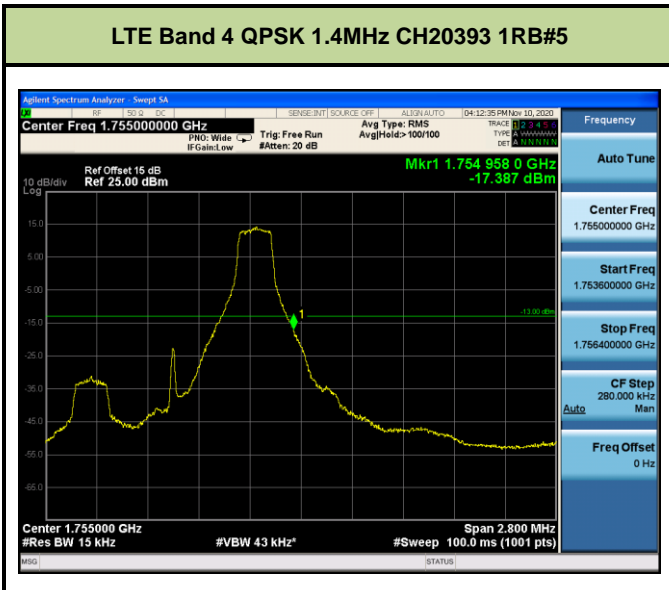

Test Mode	Modulation	Channel / Frequency (MHz)	Bandwidth (MHz)	RB Size	RB Offset	Test Result
LTE Band 4 (Low Channel)	QPSK	CH19957 / 1710.7MHz	1.4	1	0	Pass
				6	0	Pass
		CH19965 / 1711.5MHz	3	1	0	Pass
				15	0	Pass
		CH19975 / 1712.5MHz	5	1	0	Pass
				25	0	Pass
		CH20000 / 1715MHz	10	1	0	Pass
				50	0	Pass
		CH20025 / 1717.5MHz	15	1	0	Pass
				75	0	Pass
		CH20050 / 1720MHz	20	1	0	Pass
				100	0	Pass
	16QAM	CH19957 / 1710.7MHz	1.4	1	0	Pass
				6	0	Pass
		CH19965 / 1711.5MHz	3	1	0	Pass
				15	0	Pass
		CH19975 / 1712.5MHz	5	1	0	Pass
				25	0	Pass
		CH20000 / 1715MHz	10	1	0	Pass
				50	0	Pass
		CH20025 / 1717.5MHz	15	1	0	Pass
				75	0	Pass
		CH20050 / 1720MHz	20	1	0	Pass
				100	0	Pass

Test Mode	Modulation	Channel / Frequency (MHz)	Bandwidth (MHz)	RB Size	RB Offset	Test Result
LTE Band 4 (High Channel)	QPSK	CH20393 / 1754.3MHz	1.4	1	5	Pass
				6	0	Pass
		CH20385 / 1753.5MHz	3	1	14	Pass
				15	0	Pass
		CH20375 / 1752.5MHz	5	1	24	Pass
				25	0	Pass
		CH20350 / 1750MHz	10	1	49	Pass
				50	0	Pass
		CH20325 / 1747.5MHz	15	1	74	Pass
				75	0	Pass
		CH20300 / 1745MHz	20	1	99	Pass
				100	0	Pass
	16QAM	CH20393 / 1754.3MHz	1.4	1	5	Pass
				6	0	Pass
		CH20385 / 1753.5MHz	3	1	14	Pass
				15	0	Pass
		CH20375 / 1752.5MHz	5	1	24	Pass
				25	0	Pass
		CH20350 / 1750MHz	10	1	49	Pass
				50	0	Pass
		CH20325 / 1747.5MHz	15	1	74	Pass
				75	0	Pass
		CH20300 / 1745MHz	20	1	99	Pass
				100	0	Pass