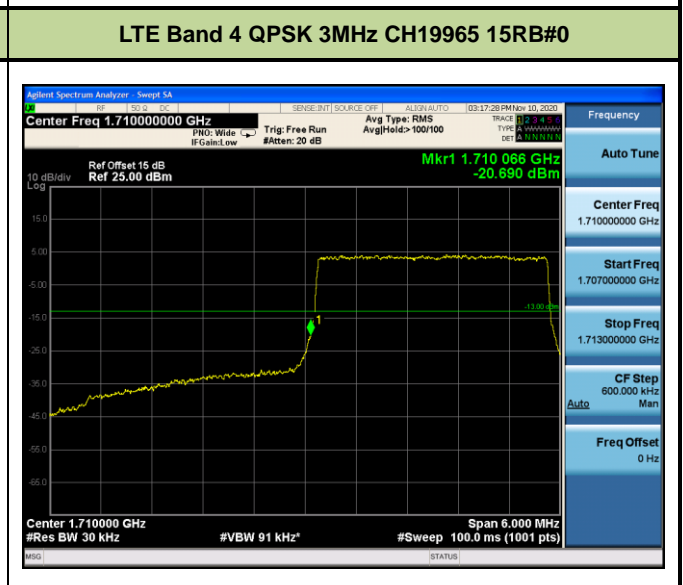

Test Mode	Modulation	Channel / Frequency (MHz)	Bandwidth (MHz)	RB Size	RB Offset	Test Result
LTE Band 4 (Low Channel)	QPSK	CH19957 / 1710.7MHz	1.4	1	0	Pass
				6	0	Pass
		CH19965 / 1711.5MHz	3	1	0	Pass
				15	0	Pass
		CH19975 / 1712.5MHz	5	1	0	Pass
				25	0	Pass
		CH20000 / 1715MHz	10	1	0	Pass
				50	0	Pass
		CH20025 / 1717.5MHz	15	1	0	Pass
				75	0	Pass
		CH20050 / 1720MHz	20	1	0	Pass
				100	0	Pass
	16QAM	CH19957 / 1710.7MHz	1.4	1	0	Pass
				6	0	Pass
		CH19965 / 1711.5MHz	3	1	0	Pass
				15	0	Pass
		CH19975 / 1712.5MHz	5	1	0	Pass
				25	0	Pass
		CH20000 / 1715MHz	10	1	0	Pass
				50	0	Pass
		CH20025 / 1717.5MHz	15	1	0	Pass
				75	0	Pass
		CH20050 / 1720MHz	20	1	0	Pass
				100	0	Pass

Test Mode	Modulation	Channel / Frequency (MHz)	Bandwidth (MHz)	RB Size	RB Offset	Test Result
LTE Band 4 (High Channel)	QPSK	CH20393 / 1754.3MHz	1.4	1	5	Pass
				6	0	Pass
		CH20385 / 1753.5MHz	3	1	14	Pass
				15	0	Pass
		CH20375 / 1752.5MHz	5	1	24	Pass
				25	0	Pass
		CH20350 / 1750MHz	10	1	49	Pass
				50	0	Pass
		CH20325 / 1747.5MHz	15	1	74	Pass
				75	0	Pass
		CH20300 / 1745MHz	20	1	99	Pass
				100	0	Pass
	16QAM	CH20393 / 1754.3MHz	1.4	1	5	Pass
				6	0	Pass
		CH20385 / 1753.5MHz	3	1	14	Pass
				15	0	Pass
		CH20375 / 1752.5MHz	5	1	24	Pass
				25	0	Pass
		CH20350 / 1750MHz	10	1	49	Pass
				50	0	Pass
		CH20325 / 1747.5MHz	15	1	74	Pass
				75	0	Pass
		CH20300 / 1745MHz	20	1	99	Pass
				100	0	Pass