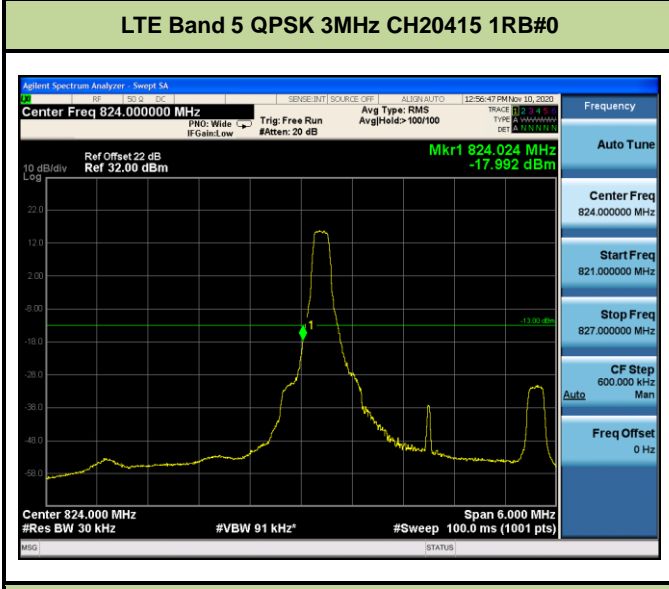

Test Mode	Modulation	Channel / Frequency (MHz)	Bandwidth (MHz)	RB Size	RB Offset	Test Result
LTE Band 5 (High Channel)	QPSK	CH20643 / 848.3MHz	1.4	1	5	Pass
				6	0	Pass
		CH20635 / 847.5MHz	3	1	14	Pass
				15	0	Pass
		CH20625 / 846.5MHz	5	1	24	Pass
				25	0	Pass
	CH20600 / 844MHz	10	1	49	Pass	
			50	0	Pass	
	16QAM	CH20643 / 848.3MHz	1.4	1	5	Pass
				6	0	Pass
		CH20635 / 847.5MHz	3	1	14	Pass
				15	0	Pass
		CH20625 / 846.5MHz	5	1	24	Pass
				25	0	Pass
CH20600 / 844MHz		10	1	49	Pass	
			50	0	Pass