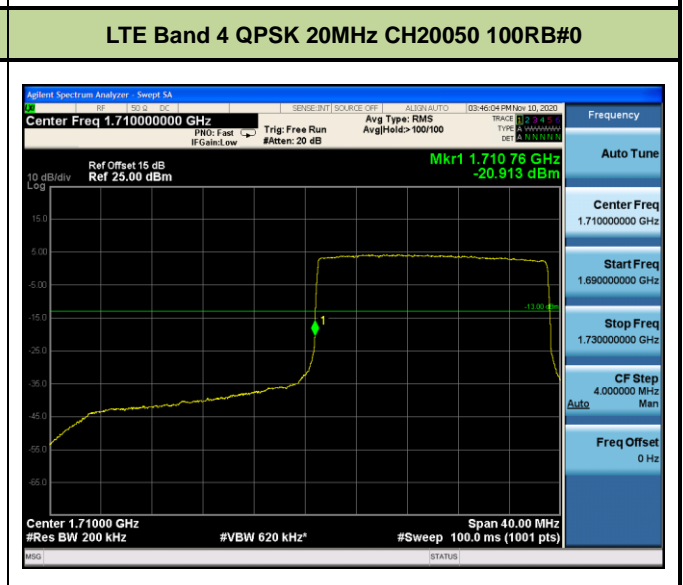

Test Mode	Modulation	Channel / Frequency (MHz)	Bandwidth (MHz)	RB Size	RB Offset	Test Result
LTE Band 4 (Low Channel)	QPSK	CH19957 / 1710.7MHz	1.4	1	0	Pass
				6	0	Pass
		CH19965 / 1711.5MHz	3	1	0	Pass
				15	0	Pass
		CH19975 / 1712.5MHz	5	1	0	Pass
				25	0	Pass
		CH20000 / 1715MHz	10	1	0	Pass
				50	0	Pass
		CH20025 / 1717.5MHz	15	1	0	Pass
				75	0	Pass
		CH20050 / 1720MHz	20	1	0	Pass
				100	0	Pass
	16QAM	CH19957 / 1710.7MHz	1.4	1	0	Pass
				6	0	Pass
		CH19965 / 1711.5MHz	3	1	0	Pass
				15	0	Pass
		CH19975 / 1712.5MHz	5	1	0	Pass
				25	0	Pass
		CH20000 / 1715MHz	10	1	0	Pass
				50	0	Pass
		CH20025 / 1717.5MHz	15	1	0	Pass
				75	0	Pass
		CH20050 / 1720MHz	20	1	0	Pass
				100	0	Pass

Test Mode	Modulation	Channel / Frequency (MHz)	Bandwidth (MHz)	RB Size	RB Offset	Test Result
LTE Band 4 (High Channel)	QPSK	CH20393 / 1754.3MHz	1.4	1	5	Pass
				6	0	Pass
		CH20385 / 1753.5MHz	3	1	14	Pass
				15	0	Pass
		CH20375 / 1752.5MHz	5	1	24	Pass
				25	0	Pass
		CH20350 / 1750MHz	10	1	49	Pass
				50	0	Pass
		CH20325 / 1747.5MHz	15	1	74	Pass
				75	0	Pass
		CH20300 / 1745MHz	20	1	99	Pass
				100	0	Pass
	16QAM	CH20393 / 1754.3MHz	1.4	1	5	Pass
				6	0	Pass
		CH20385 / 1753.5MHz	3	1	14	Pass
				15	0	Pass
		CH20375 / 1752.5MHz	5	1	24	Pass
				25	0	Pass
		CH20350 / 1750MHz	10	1	49	Pass
				50	0	Pass
		CH20325 / 1747.5MHz	15	1	74	Pass
				75	0	Pass
		CH20300 / 1745MHz	20	1	99	Pass
				100	0	Pass