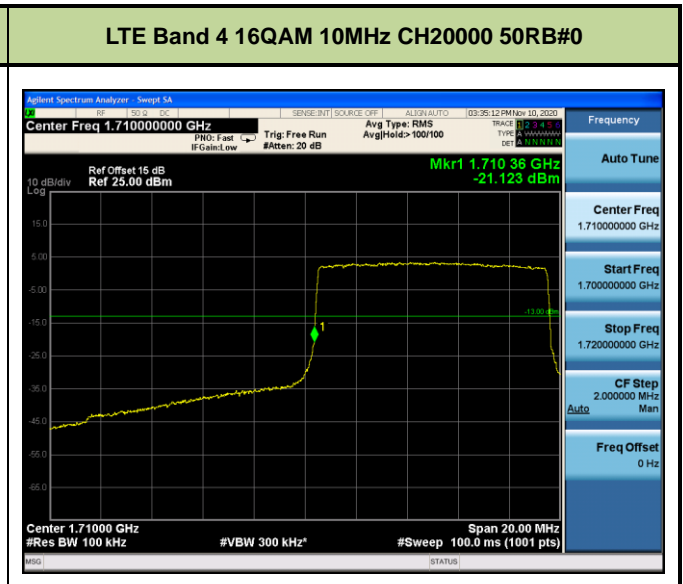

Test Mode	Modulation	Channel / Frequency (MHz)	Bandwidth (MHz)	RB Size	RB Offset	Test Result
LTE Band 4 (Low Channel)	QPSK	CH19957 / 1710.7MHz	1.4	1	0	Pass
				6	0	Pass
		CH19965 / 1711.5MHz	3	1	0	Pass
				15	0	Pass
		CH19975 / 1712.5MHz	5	1	0	Pass
				25	0	Pass
		CH20000 / 1715MHz	10	1	0	Pass
				50	0	Pass
		CH20025 / 1717.5MHz	15	1	0	Pass
				75	0	Pass
		CH20050 / 1720MHz	20	1	0	Pass
				100	0	Pass
	16QAM	CH19957 / 1710.7MHz	1.4	1	0	Pass
				6	0	Pass
		CH19965 / 1711.5MHz	3	1	0	Pass
				15	0	Pass
		CH19975 / 1712.5MHz	5	1	0	Pass
				25	0	Pass
		CH20000 / 1715MHz	10	1	0	Pass
				50	0	Pass
		CH20025 / 1717.5MHz	15	1	0	Pass
				75	0	Pass
		CH20050 / 1720MHz	20	1	0	Pass
				100	0	Pass

Test Mode	Modulation	Channel / Frequency (MHz)	Bandwidth (MHz)	RB Size	RB Offset	Test Result
LTE Band 4 (High Channel)	QPSK	CH20393 / 1754.3MHz	1.4	1	5	Pass
				6	0	Pass
		CH20385 / 1753.5MHz	3	1	14	Pass
				15	0	Pass
		CH20375 / 1752.5MHz	5	1	24	Pass
				25	0	Pass
		CH20350 / 1750MHz	10	1	49	Pass
				50	0	Pass
		CH20325 / 1747.5MHz	15	1	74	Pass
				75	0	Pass
		CH20300 / 1745MHz	20	1	99	Pass
				100	0	Pass
	16QAM	CH20393 / 1754.3MHz	1.4	1	5	Pass
				6	0	Pass
		CH20385 / 1753.5MHz	3	1	14	Pass
				15	0	Pass
		CH20375 / 1752.5MHz	5	1	24	Pass
				25	0	Pass
		CH20350 / 1750MHz	10	1	49	Pass
				50	0	Pass
		CH20325 / 1747.5MHz	15	1	74	Pass
				75	0	Pass
		CH20300 / 1745MHz	20	1	99	Pass
				100	0	Pass