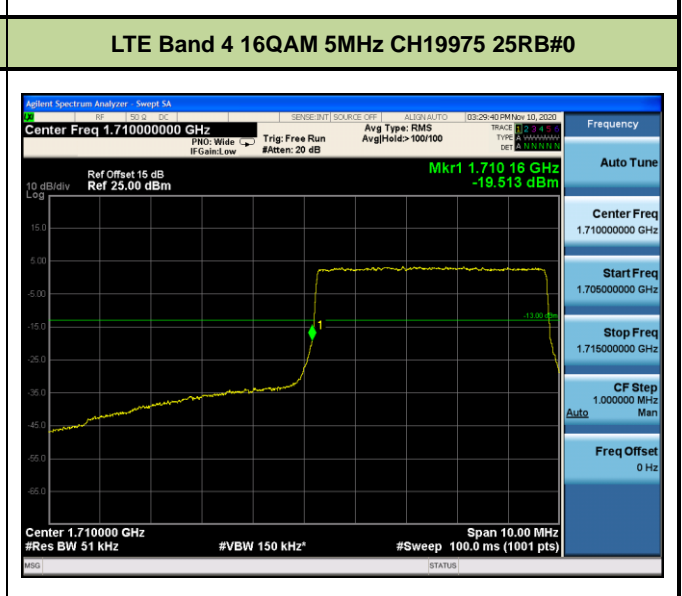

Test Mode	Modulation	Channel / Frequency (MHz)	Bandwidth (MHz)	RB Size	RB Offset	Test Result
LTE Band 4 (Low Channel)	QPSK	CH19957 / 1710.7MHz	1.4	1	0	Pass
				6	0	Pass
		CH19965 / 1711.5MHz	3	1	0	Pass
				15	0	Pass
		CH19975 / 1712.5MHz	5	1	0	Pass
				25	0	Pass
		CH20000 / 1715MHz	10	1	0	Pass
				50	0	Pass
		CH20025 / 1717.5MHz	15	1	0	Pass
				75	0	Pass
		CH20050 / 1720MHz	20	1	0	Pass
				100	0	Pass
	16QAM	CH19957 / 1710.7MHz	1.4	1	0	Pass
				6	0	Pass
		CH19965 / 1711.5MHz	3	1	0	Pass
				15	0	Pass
		CH19975 / 1712.5MHz	5	1	0	Pass
				25	0	Pass
		CH20000 / 1715MHz	10	1	0	Pass
				50	0	Pass
		CH20025 / 1717.5MHz	15	1	0	Pass
				75	0	Pass
		CH20050 / 1720MHz	20	1	0	Pass
				100	0	Pass

Test Mode	Modulation	Channel / Frequency (MHz)	Bandwidth (MHz)	RB Size	RB Offset	Test Result
LTE Band 4 (High Channel)	QPSK	CH20393 / 1754.3MHz	1.4	1	5	Pass
				6	0	Pass
		CH20385 / 1753.5MHz	3	1	14	Pass
				15	0	Pass
		CH20375 / 1752.5MHz	5	1	24	Pass
				25	0	Pass
		CH20350 / 1750MHz	10	1	49	Pass
				50	0	Pass
		CH20325 / 1747.5MHz	15	1	74	Pass
				75	0	Pass
		CH20300 / 1745MHz	20	1	99	Pass
				100	0	Pass
	16QAM	CH20393 / 1754.3MHz	1.4	1	5	Pass
				6	0	Pass
		CH20385 / 1753.5MHz	3	1	14	Pass
				15	0	Pass
		CH20375 / 1752.5MHz	5	1	24	Pass
				25	0	Pass
		CH20350 / 1750MHz	10	1	49	Pass
				50	0	Pass
		CH20325 / 1747.5MHz	15	1	74	Pass
				75	0	Pass
		CH20300 / 1745MHz	20	1	99	Pass
				100	0	Pass