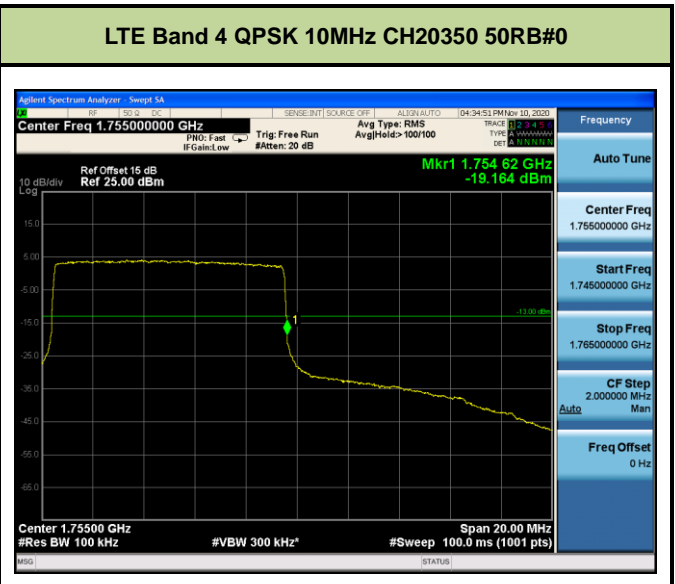

Test Mode	Modulation	Channel / Frequency (MHz)	Bandwidth (MHz)	RB Size	RB Offset	Test Result
LTE Band 4 (High Channel)	QPSK	CH20393 / 1754.3MHz	1.4	1	5	Pass
				6	0	Pass
		CH20385 / 1753.5MHz	3	1	14	Pass
				15	0	Pass
		CH20375 / 1752.5MHz	5	1	24	Pass
				25	0	Pass
		CH20350 / 1750MHz	10	1	49	Pass
				50	0	Pass
		CH20325 / 1747.5MHz	15	1	74	Pass
				75	0	Pass
		CH20300 / 1745MHz	20	1	99	Pass
				100	0	Pass
	16QAM	CH20393 / 1754.3MHz	1.4	1	5	Pass
				6	0	Pass
		CH20385 / 1753.5MHz	3	1	14	Pass
				15	0	Pass
		CH20375 / 1752.5MHz	5	1	24	Pass
				25	0	Pass
		CH20350 / 1750MHz	10	1	49	Pass
				50	0	Pass
		CH20325 / 1747.5MHz	15	1	74	Pass
				75	0	Pass
		CH20300 / 1745MHz	20	1	99	Pass
				100	0	Pass

**LTE Band 4 16QAM 1.4MHz CH20393 1RB#5**

**LTE Band 4 16QAM 1.4MHz CH20393 6RB#0**

**LTE Band 4 16QAM 3MHz CH20385 1RB#14**

**LTE Band 4 16QAM 3MHz CH20385 15RB#0**

**LTE Band 4 16QAM 5MHz CH20375 1RB#24**