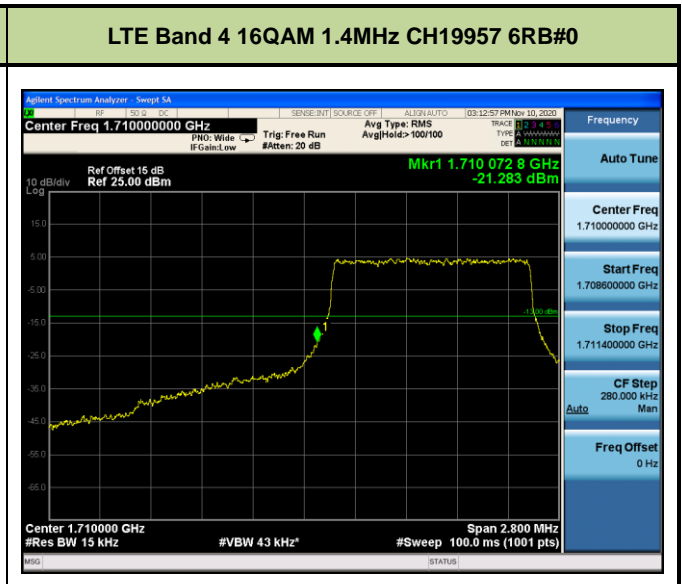

Test Mode	Modulation	Channel / Frequency (MHz)	Bandwidth (MHz)	RB Size	RB Offset	Test Result
LTE Band 4 (Low Channel)	QPSK	CH19957 / 1710.7MHz	1.4	1	0	Pass
				6	0	Pass
		CH19965 / 1711.5MHz	3	1	0	Pass
				15	0	Pass
		CH19975 / 1712.5MHz	5	1	0	Pass
				25	0	Pass
		CH20000 / 1715MHz	10	1	0	Pass
				50	0	Pass
		CH20025 / 1717.5MHz	15	1	0	Pass
				75	0	Pass
		CH20050 / 1720MHz	20	1	0	Pass
				100	0	Pass
	16QAM	CH19957 / 1710.7MHz	1.4	1	0	Pass
				6	0	Pass
		CH19965 / 1711.5MHz	3	1	0	Pass
				15	0	Pass
		CH19975 / 1712.5MHz	5	1	0	Pass
				25	0	Pass
		CH20000 / 1715MHz	10	1	0	Pass
				50	0	Pass
		CH20025 / 1717.5MHz	15	1	0	Pass
				75	0	Pass
		CH20050 / 1720MHz	20	1	0	Pass
				100	0	Pass

Test Mode	Modulation	Channel / Frequency (MHz)	Bandwidth (MHz)	RB Size	RB Offset	Test Result
LTE Band 4 (High Channel)	QPSK	CH20393 / 1754.3MHz	1.4	1	5	Pass
				6	0	Pass
		CH20385 / 1753.5MHz	3	1	14	Pass
				15	0	Pass
		CH20375 / 1752.5MHz	5	1	24	Pass
				25	0	Pass
		CH20350 / 1750MHz	10	1	49	Pass
				50	0	Pass
		CH20325 / 1747.5MHz	15	1	74	Pass
				75	0	Pass
		CH20300 / 1745MHz	20	1	99	Pass
				100	0	Pass
	16QAM	CH20393 / 1754.3MHz	1.4	1	5	Pass
				6	0	Pass
		CH20385 / 1753.5MHz	3	1	14	Pass
				15	0	Pass
		CH20375 / 1752.5MHz	5	1	24	Pass
				25	0	Pass
		CH20350 / 1750MHz	10	1	49	Pass
				50	0	Pass
		CH20325 / 1747.5MHz	15	1	74	Pass
				75	0	Pass
		CH20300 / 1745MHz	20	1	99	Pass
				100	0	Pass

**LTE Band 4 16QAM 1.4MHz CH20393 1RB#5**

**LTE Band 4 16QAM 1.4MHz CH20393 6RB#0**

**LTE Band 4 16QAM 3MHz CH20385 1RB#14**

**LTE Band 4 16QAM 3MHz CH20385 15RB#0**

**LTE Band 4 16QAM 5MHz CH20375 1RB#24**