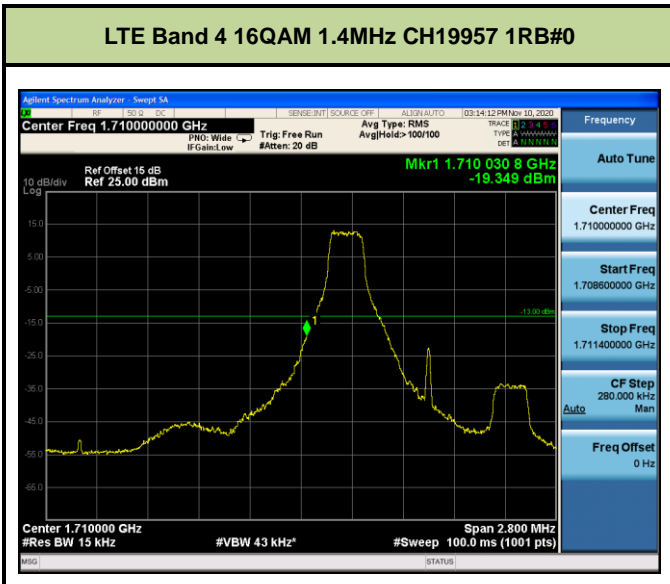

Test Mode	Modulation	Channel / Frequency (MHz)	Bandwidth (MHz)	RB Size	RB Offset	Test Result
LTE Band 4 (Low Channel)	QPSK	CH19957 / 1710.7MHz	1.4	1	0	Pass
				6	0	Pass
		CH19965 / 1711.5MHz	3	1	0	Pass
				15	0	Pass
		CH19975 / 1712.5MHz	5	1	0	Pass
				25	0	Pass
		CH20000 / 1715MHz	10	1	0	Pass
				50	0	Pass
		CH20025 / 1717.5MHz	15	1	0	Pass
				75	0	Pass
		CH20050 / 1720MHz	20	1	0	Pass
				100	0	Pass
	16QAM	CH19957 / 1710.7MHz	1.4	1	0	Pass
				6	0	Pass
		CH19965 / 1711.5MHz	3	1	0	Pass
				15	0	Pass
		CH19975 / 1712.5MHz	5	1	0	Pass
				25	0	Pass
		CH20000 / 1715MHz	10	1	0	Pass
				50	0	Pass
		CH20025 / 1717.5MHz	15	1	0	Pass
				75	0	Pass
		CH20050 / 1720MHz	20	1	0	Pass
				100	0	Pass

Test Mode	Modulation	Channel / Frequency (MHz)	Bandwidth (MHz)	RB Size	RB Offset	Test Result
LTE Band 4 (High Channel)	QPSK	CH20393 / 1754.3MHz	1.4	1	5	Pass
				6	0	Pass
		CH20385 / 1753.5MHz	3	1	14	Pass
				15	0	Pass
		CH20375 / 1752.5MHz	5	1	24	Pass
				25	0	Pass
		CH20350 / 1750MHz	10	1	49	Pass
				50	0	Pass
		CH20325 / 1747.5MHz	15	1	74	Pass
				75	0	Pass
		CH20300 / 1745MHz	20	1	99	Pass
				100	0	Pass
	16QAM	CH20393 / 1754.3MHz	1.4	1	5	Pass
				6	0	Pass
		CH20385 / 1753.5MHz	3	1	14	Pass
				15	0	Pass
		CH20375 / 1752.5MHz	5	1	24	Pass
				25	0	Pass
		CH20350 / 1750MHz	10	1	49	Pass
				50	0	Pass
		CH20325 / 1747.5MHz	15	1	74	Pass
				75	0	Pass
		CH20300 / 1745MHz	20	1	99	Pass
				100	0	Pass