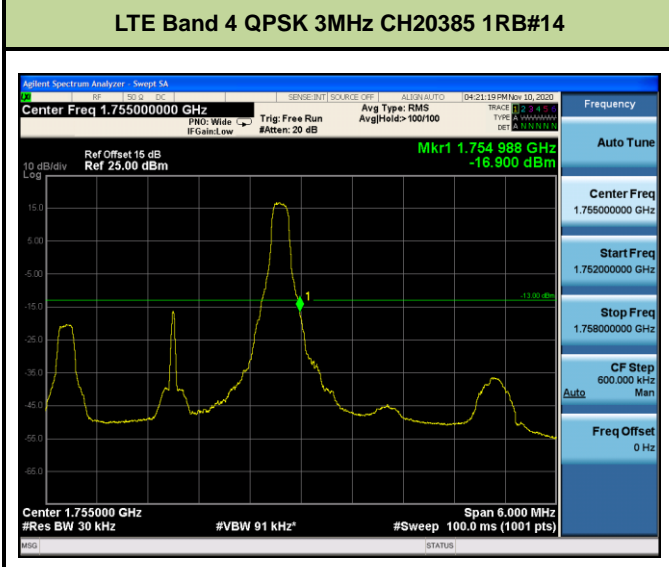

Test Mode	Modulation	Channel / Frequency (MHz)	Bandwidth (MHz)	RB Size	RB Offset	Test Result
LTE Band 4 (Low Channel)	QPSK	CH19957 / 1710.7MHz	1.4	1	0	Pass
				6	0	Pass
		CH19965 / 1711.5MHz	3	1	0	Pass
				15	0	Pass
		CH19975 / 1712.5MHz	5	1	0	Pass
				25	0	Pass
		CH20000 / 1715MHz	10	1	0	Pass
				50	0	Pass
		CH20025 / 1717.5MHz	15	1	0	Pass
				75	0	Pass
		CH20050 / 1720MHz	20	1	0	Pass
				100	0	Pass
	16QAM	CH19957 / 1710.7MHz	1.4	1	0	Pass
				6	0	Pass
		CH19965 / 1711.5MHz	3	1	0	Pass
				15	0	Pass
		CH19975 / 1712.5MHz	5	1	0	Pass
				25	0	Pass
		CH20000 / 1715MHz	10	1	0	Pass
				50	0	Pass
		CH20025 / 1717.5MHz	15	1	0	Pass
				75	0	Pass
		CH20050 / 1720MHz	20	1	0	Pass
				100	0	Pass

Test Mode	Modulation	Channel / Frequency (MHz)	Bandwidth (MHz)	RB Size	RB Offset	Test Result
LTE Band 4 (High Channel)	QPSK	CH20393 / 1754.3MHz	1.4	1	5	Pass
				6	0	Pass
		CH20385 / 1753.5MHz	3	1	14	Pass
				15	0	Pass
		CH20375 / 1752.5MHz	5	1	24	Pass
				25	0	Pass
		CH20350 / 1750MHz	10	1	49	Pass
				50	0	Pass
		CH20325 / 1747.5MHz	15	1	74	Pass
				75	0	Pass
		CH20300 / 1745MHz	20	1	99	Pass
				100	0	Pass
	16QAM	CH20393 / 1754.3MHz	1.4	1	5	Pass
				6	0	Pass
		CH20385 / 1753.5MHz	3	1	14	Pass
				15	0	Pass
		CH20375 / 1752.5MHz	5	1	24	Pass
				25	0	Pass
		CH20350 / 1750MHz	10	1	49	Pass
				50	0	Pass
		CH20325 / 1747.5MHz	15	1	74	Pass
				75	0	Pass
		CH20300 / 1745MHz	20	1	99	Pass
				100	0	Pass