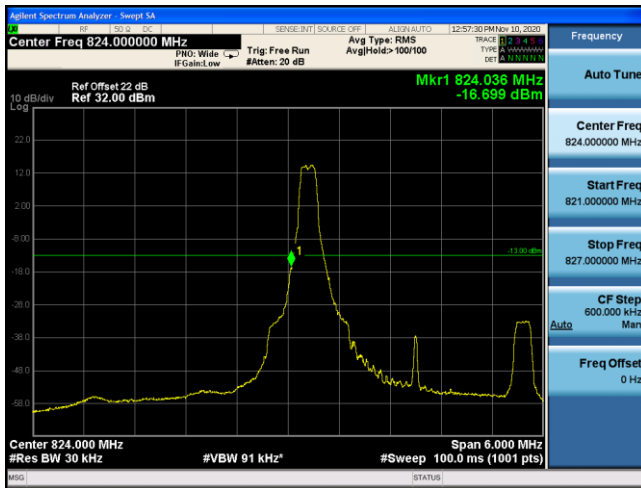

LTE Band 5 16QAM 3MHz CH20415 1RB#0