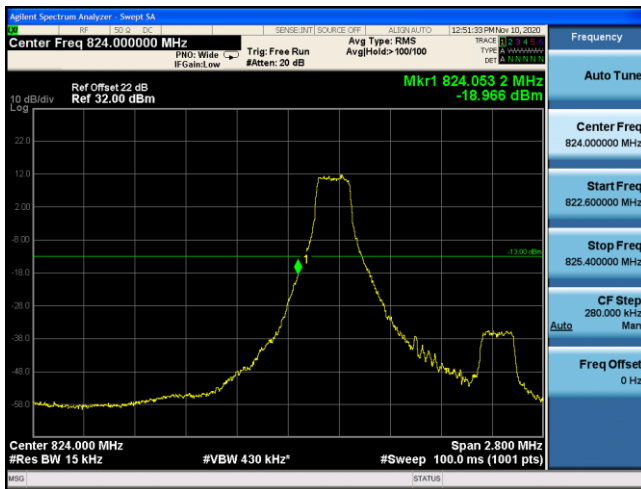

LTE Band 5 16QAM 1.4MHz CH20407 1RB#0