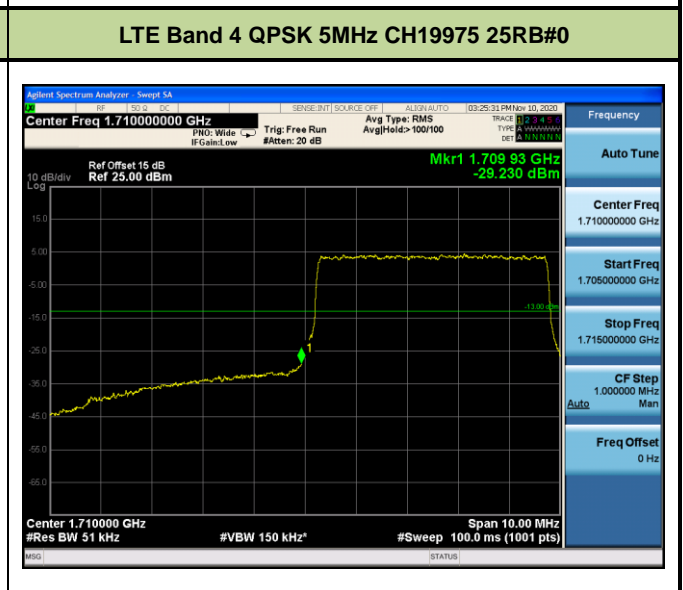

Test Mode	Modulation	Channel / Frequency (MHz)	Bandwidth (MHz)	RB Size	RB Offset	Test Result
LTE Band 4 (Low Channel)	QPSK	CH19957 / 1710.7MHz	1.4	1	0	Pass
				6	0	Pass
		CH19965 / 1711.5MHz	3	1	0	Pass
				15	0	Pass
		CH19975 / 1712.5MHz	5	1	0	Pass
				25	0	Pass
		CH20000 / 1715MHz	10	1	0	Pass
				50	0	Pass
		CH20025 / 1717.5MHz	15	1	0	Pass
				75	0	Pass
		CH20050 / 1720MHz	20	1	0	Pass
				100	0	Pass
	16QAM	CH19957 / 1710.7MHz	1.4	1	0	Pass
				6	0	Pass
		CH19965 / 1711.5MHz	3	1	0	Pass
				15	0	Pass
		CH19975 / 1712.5MHz	5	1	0	Pass
				25	0	Pass
		CH20000 / 1715MHz	10	1	0	Pass
				50	0	Pass
		CH20025 / 1717.5MHz	15	1	0	Pass
				75	0	Pass
		CH20050 / 1720MHz	20	1	0	Pass
				100	0	Pass

Test Mode	Modulation	Channel / Frequency (MHz)	Bandwidth (MHz)	RB Size	RB Offset	Test Result
LTE Band 4 (High Channel)	QPSK	CH20393 / 1754.3MHz	1.4	1	5	Pass
				6	0	Pass
		CH20385 / 1753.5MHz	3	1	14	Pass
				15	0	Pass
		CH20375 / 1752.5MHz	5	1	24	Pass
				25	0	Pass
		CH20350 / 1750MHz	10	1	49	Pass
				50	0	Pass
		CH20325 / 1747.5MHz	15	1	74	Pass
				75	0	Pass
		CH20300 / 1745MHz	20	1	99	Pass
				100	0	Pass
	16QAM	CH20393 / 1754.3MHz	1.4	1	5	Pass
				6	0	Pass
		CH20385 / 1753.5MHz	3	1	14	Pass
				15	0	Pass
		CH20375 / 1752.5MHz	5	1	24	Pass
				25	0	Pass
		CH20350 / 1750MHz	10	1	49	Pass
				50	0	Pass
		CH20325 / 1747.5MHz	15	1	74	Pass
				75	0	Pass
		CH20300 / 1745MHz	20	1	99	Pass
				100	0	Pass