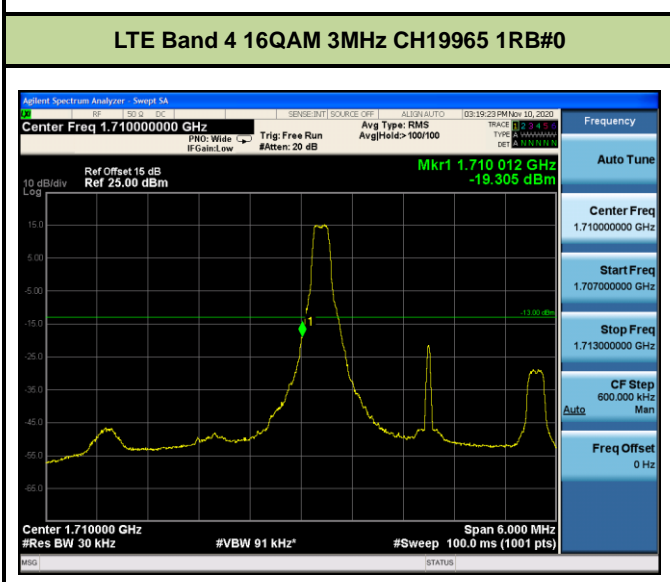

Test Mode	Modulation	Channel / Frequency (MHz)	Bandwidth (MHz)	RB Size	RB Offset	Test Result
LTE Band 4 (Low Channel)	QPSK	CH19957 / 1710.7MHz	1.4	1	0	Pass
				6	0	Pass
		CH19965 / 1711.5MHz	3	1	0	Pass
				15	0	Pass
		CH19975 / 1712.5MHz	5	1	0	Pass
				25	0	Pass
		CH20000 / 1715MHz	10	1	0	Pass
				50	0	Pass
		CH20025 / 1717.5MHz	15	1	0	Pass
				75	0	Pass
		CH20050 / 1720MHz	20	1	0	Pass
				100	0	Pass
	16QAM	CH19957 / 1710.7MHz	1.4	1	0	Pass
				6	0	Pass
		CH19965 / 1711.5MHz	3	1	0	Pass
				15	0	Pass
		CH19975 / 1712.5MHz	5	1	0	Pass
				25	0	Pass
		CH20000 / 1715MHz	10	1	0	Pass
				50	0	Pass
		CH20025 / 1717.5MHz	15	1	0	Pass
				75	0	Pass
		CH20050 / 1720MHz	20	1	0	Pass
				100	0	Pass

Test Mode	Modulation	Channel / Frequency (MHz)	Bandwidth (MHz)	RB Size	RB Offset	Test Result
LTE Band 4 (High Channel)	QPSK	CH20393 / 1754.3MHz	1.4	1	5	Pass
				6	0	Pass
		CH20385 / 1753.5MHz	3	1	14	Pass
				15	0	Pass
		CH20375 / 1752.5MHz	5	1	24	Pass
				25	0	Pass
		CH20350 / 1750MHz	10	1	49	Pass
				50	0	Pass
		CH20325 / 1747.5MHz	15	1	74	Pass
				75	0	Pass
		CH20300 / 1745MHz	20	1	99	Pass
				100	0	Pass
	16QAM	CH20393 / 1754.3MHz	1.4	1	5	Pass
				6	0	Pass
		CH20385 / 1753.5MHz	3	1	14	Pass
				15	0	Pass
		CH20375 / 1752.5MHz	5	1	24	Pass
				25	0	Pass
		CH20350 / 1750MHz	10	1	49	Pass
				50	0	Pass
		CH20325 / 1747.5MHz	15	1	74	Pass
				75	0	Pass
		CH20300 / 1745MHz	20	1	99	Pass
				100	0	Pass