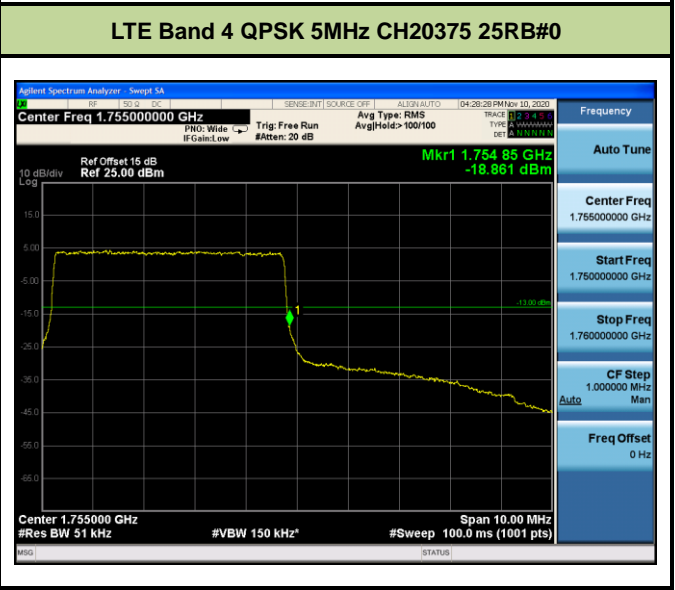

Test Mode	Modulation	Channel / Frequency (MHz)	Bandwidth (MHz)	RB Size	RB Offset	Test Result
LTE Band 4 (Low Channel)	QPSK	CH19957 / 1710.7MHz	1.4	1	0	Pass
				6	0	Pass
		CH19965 / 1711.5MHz	3	1	0	Pass
				15	0	Pass
		CH19975 / 1712.5MHz	5	1	0	Pass
				25	0	Pass
		CH20000 / 1715MHz	10	1	0	Pass
				50	0	Pass
		CH20025 / 1717.5MHz	15	1	0	Pass
				75	0	Pass
		CH20050 / 1720MHz	20	1	0	Pass
				100	0	Pass
	16QAM	CH19957 / 1710.7MHz	1.4	1	0	Pass
				6	0	Pass
		CH19965 / 1711.5MHz	3	1	0	Pass
				15	0	Pass
		CH19975 / 1712.5MHz	5	1	0	Pass
				25	0	Pass
		CH20000 / 1715MHz	10	1	0	Pass
				50	0	Pass
		CH20025 / 1717.5MHz	15	1	0	Pass
				75	0	Pass
		CH20050 / 1720MHz	20	1	0	Pass
				100	0	Pass

Test Mode	Modulation	Channel / Frequency (MHz)	Bandwidth (MHz)	RB Size	RB Offset	Test Result
LTE Band 4 (High Channel)	QPSK	CH20393 / 1754.3MHz	1.4	1	5	Pass
				6	0	Pass
		CH20385 / 1753.5MHz	3	1	14	Pass
				15	0	Pass
		CH20375 / 1752.5MHz	5	1	24	Pass
				25	0	Pass
		CH20350 / 1750MHz	10	1	49	Pass
				50	0	Pass
		CH20325 / 1747.5MHz	15	1	74	Pass
				75	0	Pass
		CH20300 / 1745MHz	20	1	99	Pass
				100	0	Pass
	16QAM	CH20393 / 1754.3MHz	1.4	1	5	Pass
				6	0	Pass
		CH20385 / 1753.5MHz	3	1	14	Pass
				15	0	Pass
		CH20375 / 1752.5MHz	5	1	24	Pass
				25	0	Pass
		CH20350 / 1750MHz	10	1	49	Pass
				50	0	Pass
		CH20325 / 1747.5MHz	15	1	74	Pass
				75	0	Pass
		CH20300 / 1745MHz	20	1	99	Pass
				100	0	Pass