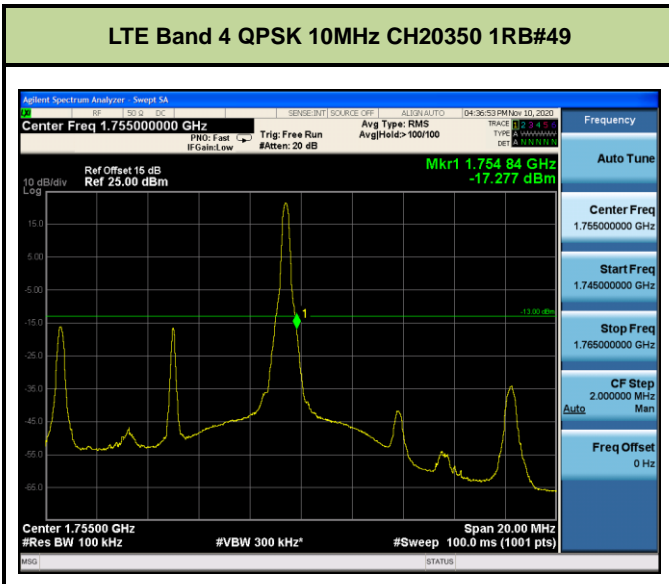

Test Mode	Modulation	Channel / Frequency (MHz)	Bandwidth (MHz)	RB Size	RB Offset	Test Result
LTE Band 4 (High Channel)	QPSK	CH20393 / 1754.3MHz	1.4	1	5	Pass
				6	0	Pass
		CH20385 / 1753.5MHz	3	1	14	Pass
				15	0	Pass
		CH20375 / 1752.5MHz	5	1	24	Pass
				25	0	Pass
		CH20350 / 1750MHz	10	1	49	Pass
				50	0	Pass
		CH20325 / 1747.5MHz	15	1	74	Pass
				75	0	Pass
		CH20300 / 1745MHz	20	1	99	Pass
				100	0	Pass
	16QAM	CH20393 / 1754.3MHz	1.4	1	5	Pass
				6	0	Pass
		CH20385 / 1753.5MHz	3	1	14	Pass
				15	0	Pass
		CH20375 / 1752.5MHz	5	1	24	Pass
				25	0	Pass
		CH20350 / 1750MHz	10	1	49	Pass
				50	0	Pass
		CH20325 / 1747.5MHz	15	1	74	Pass
				75	0	Pass
		CH20300 / 1745MHz	20	1	99	Pass
				100	0	Pass

**LTE Band 4 16QAM 1.4MHz CH20393 1RB#5**

**LTE Band 4 16QAM 1.4MHz CH20393 6RB#0**

**LTE Band 4 16QAM 3MHz CH20385 1RB#14**

**LTE Band 4 16QAM 3MHz CH20385 15RB#0**

**LTE Band 4 16QAM 5MHz CH20375 1RB#24**