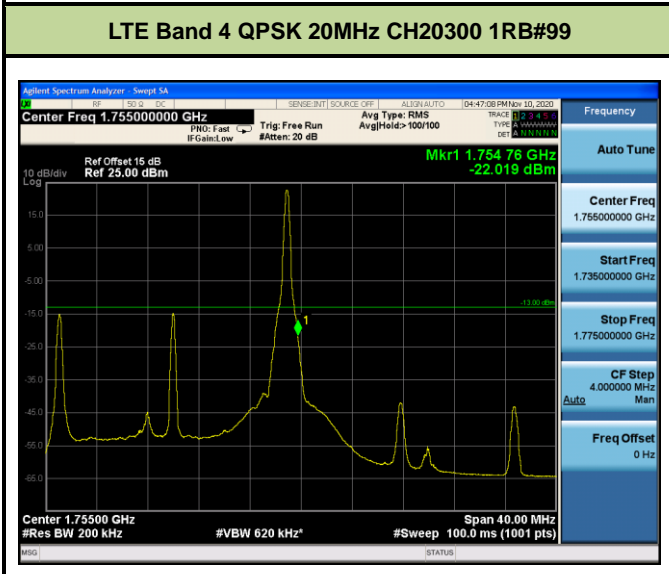

Test Mode	Modulation	Channel / Frequency (MHz)	Bandwidth (MHz)	RB Size	RB Offset	Test Result
LTE Band 4 (High Channel)	QPSK	CH20393 / 1754.3MHz	1.4	1	5	Pass
				6	0	Pass
		CH20385 / 1753.5MHz	3	1	14	Pass
				15	0	Pass
		CH20375 / 1752.5MHz	5	1	24	Pass
				25	0	Pass
		CH20350 / 1750MHz	10	1	49	Pass
				50	0	Pass
		CH20325 / 1747.5MHz	15	1	74	Pass
				75	0	Pass
		CH20300 / 1745MHz	20	1	99	Pass
				100	0	Pass
	16QAM	CH20393 / 1754.3MHz	1.4	1	5	Pass
				6	0	Pass
		CH20385 / 1753.5MHz	3	1	14	Pass
				15	0	Pass
		CH20375 / 1752.5MHz	5	1	24	Pass
				25	0	Pass
		CH20350 / 1750MHz	10	1	49	Pass
				50	0	Pass
		CH20325 / 1747.5MHz	15	1	74	Pass
				75	0	Pass
		CH20300 / 1745MHz	20	1	99	Pass
				100	0	Pass

**LTE Band 4 16QAM 1.4MHz CH20393 1RB#5**

**LTE Band 4 16QAM 1.4MHz CH20393 6RB#0**

**LTE Band 4 16QAM 3MHz CH20385 1RB#14**

**LTE Band 4 16QAM 3MHz CH20385 15RB#0**

**LTE Band 4 16QAM 5MHz CH20375 1RB#24**