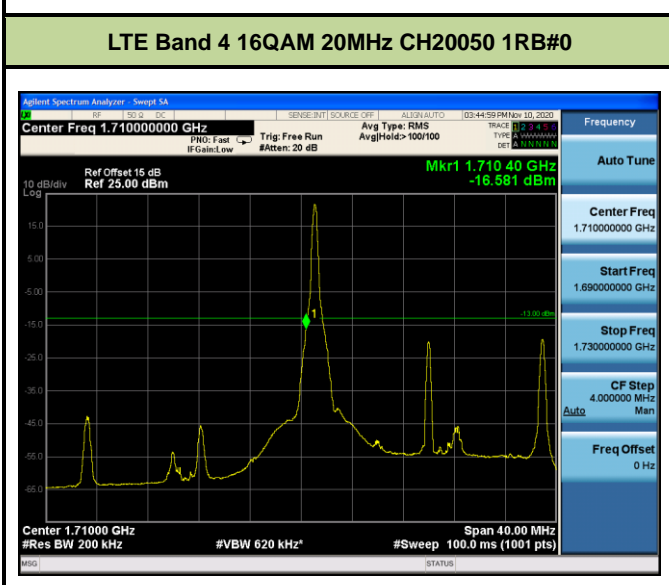

Test Mode	Modulation	Channel / Frequency (MHz)	Bandwidth (MHz)	RB Size	RB Offset	Test Result
LTE Band 4 (Low Channel)	QPSK	CH19957 / 1710.7MHz	1.4	1	0	Pass
				6	0	Pass
		CH19965 / 1711.5MHz	3	1	0	Pass
				15	0	Pass
		CH19975 / 1712.5MHz	5	1	0	Pass
				25	0	Pass
		CH20000 / 1715MHz	10	1	0	Pass
				50	0	Pass
		CH20025 / 1717.5MHz	15	1	0	Pass
				75	0	Pass
		CH20050 / 1720MHz	20	1	0	Pass
				100	0	Pass
	16QAM	CH19957 / 1710.7MHz	1.4	1	0	Pass
				6	0	Pass
		CH19965 / 1711.5MHz	3	1	0	Pass
				15	0	Pass
		CH19975 / 1712.5MHz	5	1	0	Pass
				25	0	Pass
		CH20000 / 1715MHz	10	1	0	Pass
				50	0	Pass
		CH20025 / 1717.5MHz	15	1	0	Pass
				75	0	Pass
		CH20050 / 1720MHz	20	1	0	Pass
				100	0	Pass

Test Mode	Modulation	Channel / Frequency (MHz)	Bandwidth (MHz)	RB Size	RB Offset	Test Result
LTE Band 4 (High Channel)	QPSK	CH20393 / 1754.3MHz	1.4	1	5	Pass
				6	0	Pass
		CH20385 / 1753.5MHz	3	1	14	Pass
				15	0	Pass
		CH20375 / 1752.5MHz	5	1	24	Pass
				25	0	Pass
		CH20350 / 1750MHz	10	1	49	Pass
				50	0	Pass
		CH20325 / 1747.5MHz	15	1	74	Pass
				75	0	Pass
		CH20300 / 1745MHz	20	1	99	Pass
				100	0	Pass
	16QAM	CH20393 / 1754.3MHz	1.4	1	5	Pass
				6	0	Pass
		CH20385 / 1753.5MHz	3	1	14	Pass
				15	0	Pass
		CH20375 / 1752.5MHz	5	1	24	Pass
				25	0	Pass
		CH20350 / 1750MHz	10	1	49	Pass
				50	0	Pass
		CH20325 / 1747.5MHz	15	1	74	Pass
				75	0	Pass
		CH20300 / 1745MHz	20	1	99	Pass
				100	0	Pass