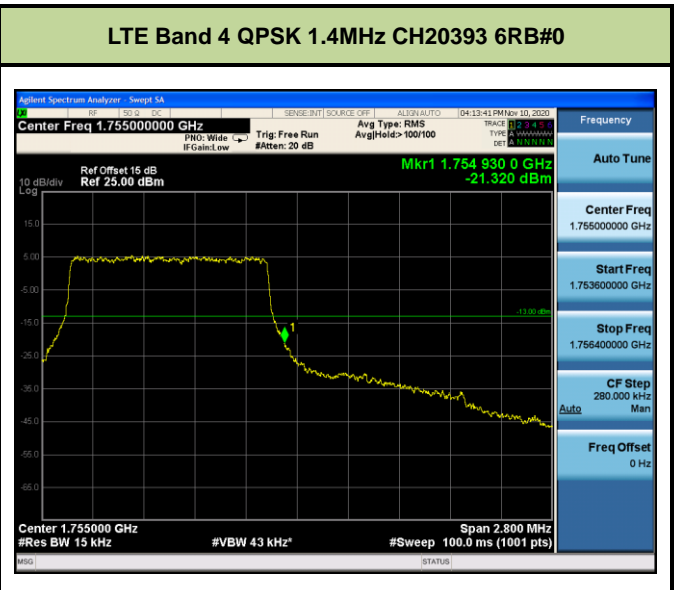

Test Mode	Modulation	Channel / Frequency (MHz)	Bandwidth (MHz)	RB Size	RB Offset	Test Result
LTE Band 4 (Low Channel)	QPSK	CH19957 / 1710.7MHz	1.4	1	0	Pass
				6	0	Pass
		CH19965 / 1711.5MHz	3	1	0	Pass
				15	0	Pass
		CH19975 / 1712.5MHz	5	1	0	Pass
				25	0	Pass
		CH20000 / 1715MHz	10	1	0	Pass
				50	0	Pass
		CH20025 / 1717.5MHz	15	1	0	Pass
				75	0	Pass
		CH20050 / 1720MHz	20	1	0	Pass
				100	0	Pass
	16QAM	CH19957 / 1710.7MHz	1.4	1	0	Pass
				6	0	Pass
		CH19965 / 1711.5MHz	3	1	0	Pass
				15	0	Pass
		CH19975 / 1712.5MHz	5	1	0	Pass
				25	0	Pass
		CH20000 / 1715MHz	10	1	0	Pass
				50	0	Pass
		CH20025 / 1717.5MHz	15	1	0	Pass
				75	0	Pass
		CH20050 / 1720MHz	20	1	0	Pass
				100	0	Pass

Test Mode	Modulation	Channel / Frequency (MHz)	Bandwidth (MHz)	RB Size	RB Offset	Test Result
LTE Band 4 (High Channel)	QPSK	CH20393 / 1754.3MHz	1.4	1	5	Pass
				6	0	Pass
		CH20385 / 1753.5MHz	3	1	14	Pass
				15	0	Pass
		CH20375 / 1752.5MHz	5	1	24	Pass
				25	0	Pass
		CH20350 / 1750MHz	10	1	49	Pass
				50	0	Pass
		CH20325 / 1747.5MHz	15	1	74	Pass
				75	0	Pass
		CH20300 / 1745MHz	20	1	99	Pass
				100	0	Pass
	16QAM	CH20393 / 1754.3MHz	1.4	1	5	Pass
				6	0	Pass
		CH20385 / 1753.5MHz	3	1	14	Pass
				15	0	Pass
		CH20375 / 1752.5MHz	5	1	24	Pass
				25	0	Pass
		CH20350 / 1750MHz	10	1	49	Pass
				50	0	Pass
		CH20325 / 1747.5MHz	15	1	74	Pass
				75	0	Pass
		CH20300 / 1745MHz	20	1	99	Pass
				100	0	Pass