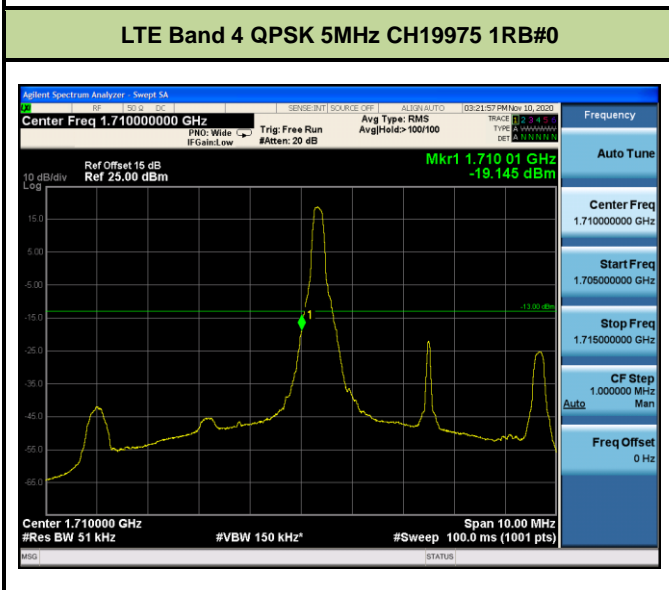

Test Mode	Modulation	Channel / Frequency (MHz)	Bandwidth (MHz)	RB Size	RB Offset	Test Result
LTE Band 4 (Low Channel)	QPSK	CH19957 / 1710.7MHz	1.4	1	0	Pass
				6	0	Pass
		CH19965 / 1711.5MHz	3	1	0	Pass
				15	0	Pass
		CH19975 / 1712.5MHz	5	1	0	Pass
				25	0	Pass
		CH20000 / 1715MHz	10	1	0	Pass
				50	0	Pass
		CH20025 / 1717.5MHz	15	1	0	Pass
				75	0	Pass
		CH20050 / 1720MHz	20	1	0	Pass
				100	0	Pass
	16QAM	CH19957 / 1710.7MHz	1.4	1	0	Pass
				6	0	Pass
		CH19965 / 1711.5MHz	3	1	0	Pass
				15	0	Pass
		CH19975 / 1712.5MHz	5	1	0	Pass
				25	0	Pass
		CH20000 / 1715MHz	10	1	0	Pass
				50	0	Pass
		CH20025 / 1717.5MHz	15	1	0	Pass
				75	0	Pass
		CH20050 / 1720MHz	20	1	0	Pass
				100	0	Pass

Test Mode	Modulation	Channel / Frequency (MHz)	Bandwidth (MHz)	RB Size	RB Offset	Test Result
LTE Band 4 (High Channel)	QPSK	CH20393 / 1754.3MHz	1.4	1	5	Pass
				6	0	Pass
		CH20385 / 1753.5MHz	3	1	14	Pass
				15	0	Pass
		CH20375 / 1752.5MHz	5	1	24	Pass
				25	0	Pass
		CH20350 / 1750MHz	10	1	49	Pass
				50	0	Pass
		CH20325 / 1747.5MHz	15	1	74	Pass
				75	0	Pass
		CH20300 / 1745MHz	20	1	99	Pass
				100	0	Pass
	16QAM	CH20393 / 1754.3MHz	1.4	1	5	Pass
				6	0	Pass
		CH20385 / 1753.5MHz	3	1	14	Pass
				15	0	Pass
		CH20375 / 1752.5MHz	5	1	24	Pass
				25	0	Pass
		CH20350 / 1750MHz	10	1	49	Pass
				50	0	Pass
		CH20325 / 1747.5MHz	15	1	74	Pass
				75	0	Pass
		CH20300 / 1745MHz	20	1	99	Pass
				100	0	Pass