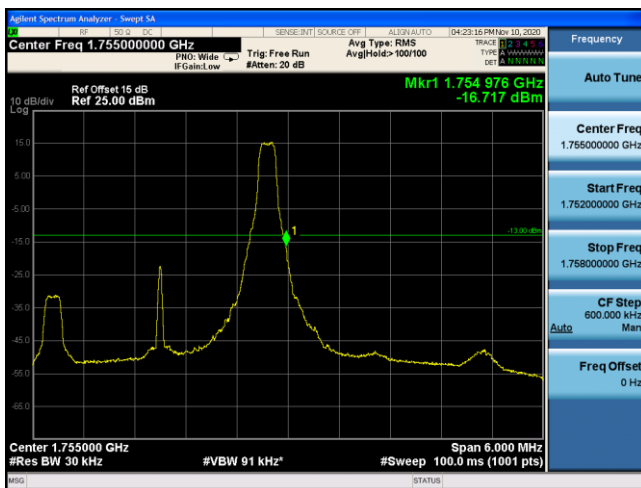

LTE Band 4 16QAM 3MHz CH20385 1RB#14