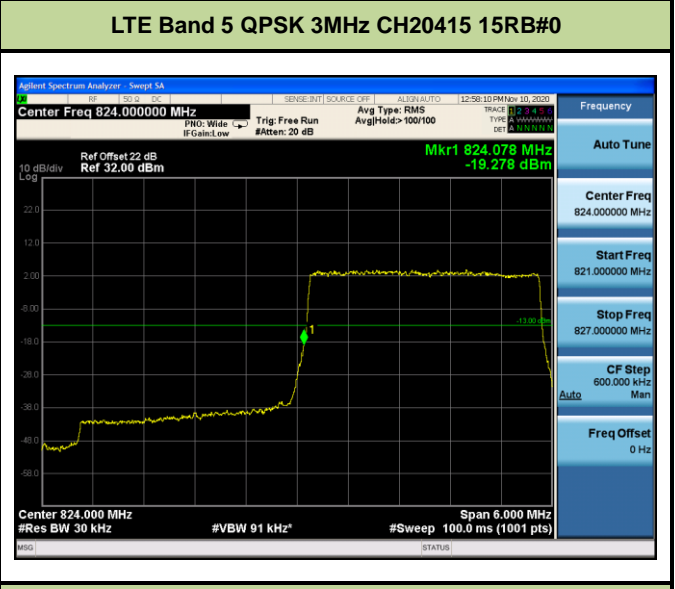

Test Mode	Modulation	Channel / Frequency (MHz)	Bandwidth (MHz)	RB Size	RB Offset	Test Result
LTE Band 5 (High Channel)	QPSK	CH20643 / 848.3MHz	1.4	1	5	Pass
				6	0	Pass
		CH20635 / 847.5MHz	3	1	14	Pass
				15	0	Pass
		CH20625 / 846.5MHz	5	1	24	Pass
				25	0	Pass
	CH20600 / 844MHz	10	1	49	Pass	
			50	0	Pass	
	16QAM	CH20643 / 848.3MHz	1.4	1	5	Pass
				6	0	Pass
		CH20635 / 847.5MHz	3	1	14	Pass
				15	0	Pass
		CH20625 / 846.5MHz	5	1	24	Pass
				25	0	Pass
CH20600 / 844MHz		10	1	49	Pass	
			50	0	Pass