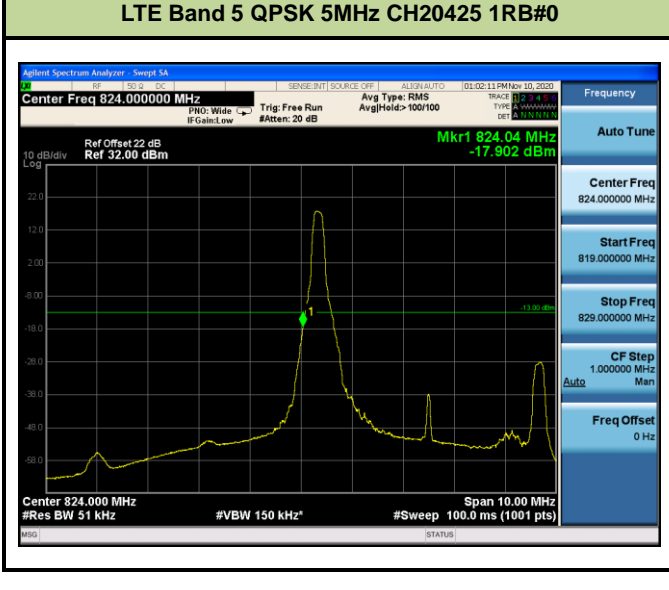

Test Mode	Modulation	Channel / Frequency (MHz)	Bandwidth (MHz)	RB Size	RB Offset	Test Result
LTE Band 5 (High Channel)	QPSK	CH20643 / 848.3MHz	1.4	1	5	Pass
				6	0	Pass
		CH20635 / 847.5MHz	3	1	14	Pass
				15	0	Pass
		CH20625 / 846.5MHz	5	1	24	Pass
				25	0	Pass
	CH20600 / 844MHz	10	1	49	Pass	
			50	0	Pass	
	16QAM	CH20643 / 848.3MHz	1.4	1	5	Pass
				6	0	Pass
		CH20635 / 847.5MHz	3	1	14	Pass
				15	0	Pass
		CH20625 / 846.5MHz	5	1	24	Pass
				25	0	Pass
CH20600 / 844MHz		10	1	49	Pass	
			50	0	Pass