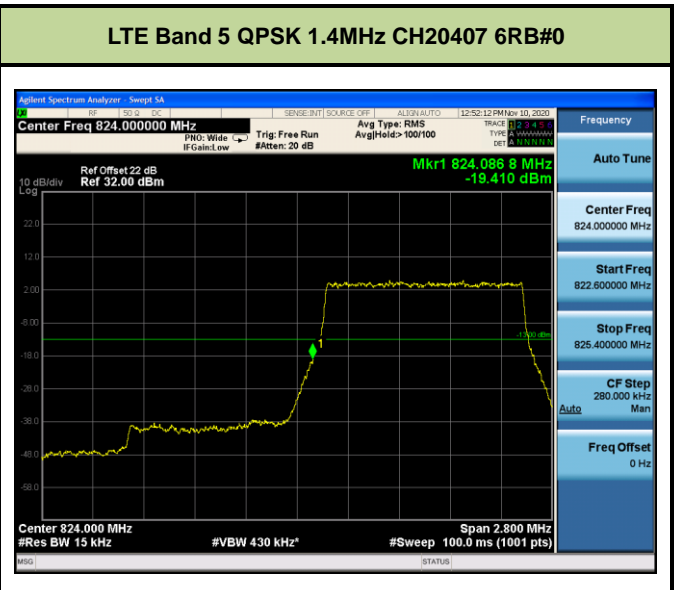

Test Mode	Modulation	Channel / Frequency (MHz)	Bandwidth (MHz)	RB Size	RB Offset	Test Result
LTE Band 5 (High Channel)	QPSK	CH20643 / 848.3MHz	1.4	1	5	Pass
				6	0	Pass
		CH20635 / 847.5MHz	3	1	14	Pass
				15	0	Pass
		CH20625 / 846.5MHz	5	1	24	Pass
				25	0	Pass
	CH20600 / 844MHz	10	1	49	Pass	
			50	0	Pass	
	16QAM	CH20643 / 848.3MHz	1.4	1	5	Pass
				6	0	Pass
		CH20635 / 847.5MHz	3	1	14	Pass
				15	0	Pass
		CH20625 / 846.5MHz	5	1	24	Pass
				25	0	Pass
CH20600 / 844MHz		10	1	49	Pass	
			50	0	Pass