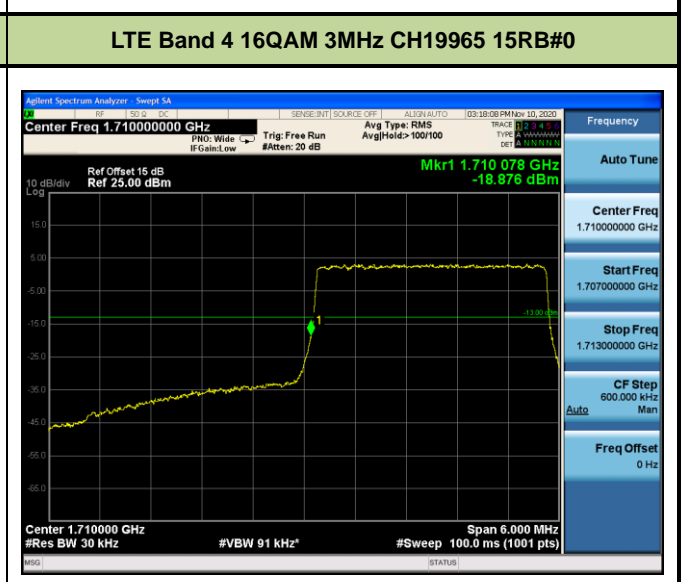

Test Mode	Modulation	Channel / Frequency (MHz)	Bandwidth (MHz)	RB Size	RB Offset	Test Result
LTE Band 4 (Low Channel)	QPSK	CH19957 / 1710.7MHz	1.4	1	0	Pass
				6	0	Pass
		CH19965 / 1711.5MHz	3	1	0	Pass
				15	0	Pass
		CH19975 / 1712.5MHz	5	1	0	Pass
				25	0	Pass
		CH20000 / 1715MHz	10	1	0	Pass
				50	0	Pass
		CH20025 / 1717.5MHz	15	1	0	Pass
				75	0	Pass
		CH20050 / 1720MHz	20	1	0	Pass
				100	0	Pass
	16QAM	CH19957 / 1710.7MHz	1.4	1	0	Pass
				6	0	Pass
		CH19965 / 1711.5MHz	3	1	0	Pass
				15	0	Pass
		CH19975 / 1712.5MHz	5	1	0	Pass
				25	0	Pass
		CH20000 / 1715MHz	10	1	0	Pass
				50	0	Pass
		CH20025 / 1717.5MHz	15	1	0	Pass
				75	0	Pass
		CH20050 / 1720MHz	20	1	0	Pass
				100	0	Pass

Test Mode	Modulation	Channel / Frequency (MHz)	Bandwidth (MHz)	RB Size	RB Offset	Test Result
LTE Band 4 (High Channel)	QPSK	CH20393 / 1754.3MHz	1.4	1	5	Pass
				6	0	Pass
		CH20385 / 1753.5MHz	3	1	14	Pass
				15	0	Pass
		CH20375 / 1752.5MHz	5	1	24	Pass
				25	0	Pass
		CH20350 / 1750MHz	10	1	49	Pass
				50	0	Pass
		CH20325 / 1747.5MHz	15	1	74	Pass
				75	0	Pass
		CH20300 / 1745MHz	20	1	99	Pass
				100	0	Pass
	16QAM	CH20393 / 1754.3MHz	1.4	1	5	Pass
				6	0	Pass
		CH20385 / 1753.5MHz	3	1	14	Pass
				15	0	Pass
		CH20375 / 1752.5MHz	5	1	24	Pass
				25	0	Pass
		CH20350 / 1750MHz	10	1	49	Pass
				50	0	Pass
		CH20325 / 1747.5MHz	15	1	74	Pass
				75	0	Pass
		CH20300 / 1745MHz	20	1	99	Pass
				100	0	Pass