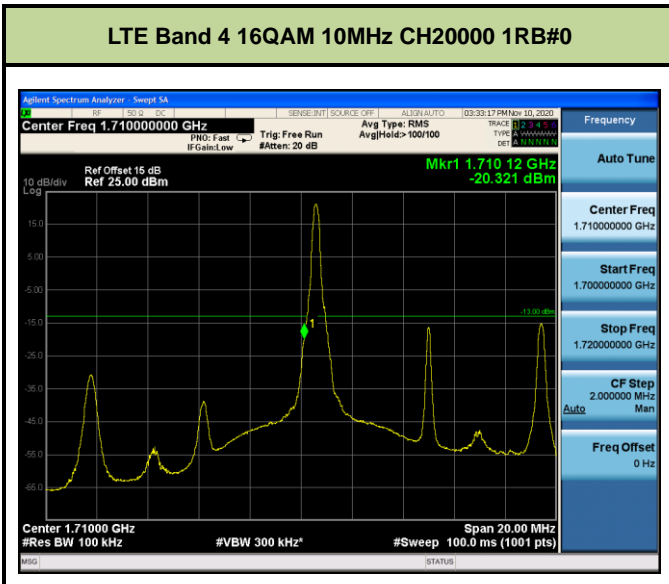

Test Mode	Modulation	Channel / Frequency (MHz)	Bandwidth (MHz)	RB Size	RB Offset	Test Result
LTE Band 4 (Low Channel)	QPSK	CH19957 / 1710.7MHz	1.4	1	0	Pass
				6	0	Pass
		CH19965 / 1711.5MHz	3	1	0	Pass
				15	0	Pass
		CH19975 / 1712.5MHz	5	1	0	Pass
				25	0	Pass
		CH20000 / 1715MHz	10	1	0	Pass
				50	0	Pass
		CH20025 / 1717.5MHz	15	1	0	Pass
				75	0	Pass
		CH20050 / 1720MHz	20	1	0	Pass
				100	0	Pass
	16QAM	CH19957 / 1710.7MHz	1.4	1	0	Pass
				6	0	Pass
		CH19965 / 1711.5MHz	3	1	0	Pass
				15	0	Pass
		CH19975 / 1712.5MHz	5	1	0	Pass
				25	0	Pass
		CH20000 / 1715MHz	10	1	0	Pass
				50	0	Pass
		CH20025 / 1717.5MHz	15	1	0	Pass
				75	0	Pass
		CH20050 / 1720MHz	20	1	0	Pass
				100	0	Pass

Test Mode	Modulation	Channel / Frequency (MHz)	Bandwidth (MHz)	RB Size	RB Offset	Test Result
LTE Band 4 (High Channel)	QPSK	CH20393 / 1754.3MHz	1.4	1	5	Pass
				6	0	Pass
		CH20385 / 1753.5MHz	3	1	14	Pass
				15	0	Pass
		CH20375 / 1752.5MHz	5	1	24	Pass
				25	0	Pass
		CH20350 / 1750MHz	10	1	49	Pass
				50	0	Pass
		CH20325 / 1747.5MHz	15	1	74	Pass
				75	0	Pass
		CH20300 / 1745MHz	20	1	99	Pass
				100	0	Pass
	16QAM	CH20393 / 1754.3MHz	1.4	1	5	Pass
				6	0	Pass
		CH20385 / 1753.5MHz	3	1	14	Pass
				15	0	Pass
		CH20375 / 1752.5MHz	5	1	24	Pass
				25	0	Pass
		CH20350 / 1750MHz	10	1	49	Pass
				50	0	Pass
		CH20325 / 1747.5MHz	15	1	74	Pass
				75	0	Pass
		CH20300 / 1745MHz	20	1	99	Pass
				100	0	Pass