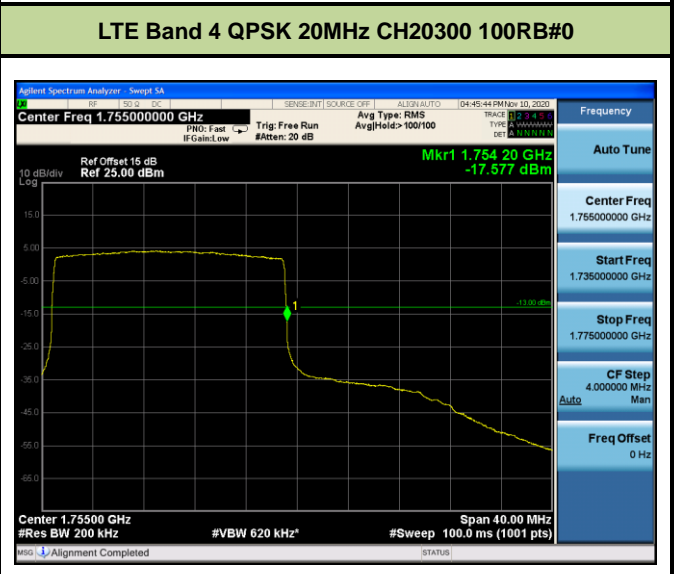

Test Mode	Modulation	Channel / Frequency (MHz)	Bandwidth (MHz)	RB Size	RB Offset	Test Result
LTE Band 4 (Low Channel)	QPSK	CH19957 / 1710.7MHz	1.4	1	0	Pass
				6	0	Pass
		CH19965 / 1711.5MHz	3	1	0	Pass
				15	0	Pass
		CH19975 / 1712.5MHz	5	1	0	Pass
				25	0	Pass
		CH20000 / 1715MHz	10	1	0	Pass
				50	0	Pass
		CH20025 / 1717.5MHz	15	1	0	Pass
				75	0	Pass
		CH20050 / 1720MHz	20	1	0	Pass
				100	0	Pass
	16QAM	CH19957 / 1710.7MHz	1.4	1	0	Pass
				6	0	Pass
		CH19965 / 1711.5MHz	3	1	0	Pass
				15	0	Pass
		CH19975 / 1712.5MHz	5	1	0	Pass
				25	0	Pass
		CH20000 / 1715MHz	10	1	0	Pass
				50	0	Pass
		CH20025 / 1717.5MHz	15	1	0	Pass
				75	0	Pass
		CH20050 / 1720MHz	20	1	0	Pass
				100	0	Pass

Test Mode	Modulation	Channel / Frequency (MHz)	Bandwidth (MHz)	RB Size	RB Offset	Test Result
LTE Band 4 (High Channel)	QPSK	CH20393 / 1754.3MHz	1.4	1	5	Pass
				6	0	Pass
		CH20385 / 1753.5MHz	3	1	14	Pass
				15	0	Pass
		CH20375 / 1752.5MHz	5	1	24	Pass
				25	0	Pass
		CH20350 / 1750MHz	10	1	49	Pass
				50	0	Pass
		CH20325 / 1747.5MHz	15	1	74	Pass
				75	0	Pass
		CH20300 / 1745MHz	20	1	99	Pass
				100	0	Pass
	16QAM	CH20393 / 1754.3MHz	1.4	1	5	Pass
				6	0	Pass
		CH20385 / 1753.5MHz	3	1	14	Pass
				15	0	Pass
		CH20375 / 1752.5MHz	5	1	24	Pass
				25	0	Pass
		CH20350 / 1750MHz	10	1	49	Pass
				50	0	Pass
		CH20325 / 1747.5MHz	15	1	74	Pass
				75	0	Pass
		CH20300 / 1745MHz	20	1	99	Pass
				100	0	Pass

**LTE Band 4 16QAM 1.4MHz CH20393 1RB#5**

**LTE Band 4 16QAM 1.4MHz CH20393 6RB#0**

**LTE Band 4 16QAM 3MHz CH20385 1RB#14**

**LTE Band 4 16QAM 3MHz CH20385 15RB#0**

**LTE Band 4 16QAM 5MHz CH20375 1RB#24**