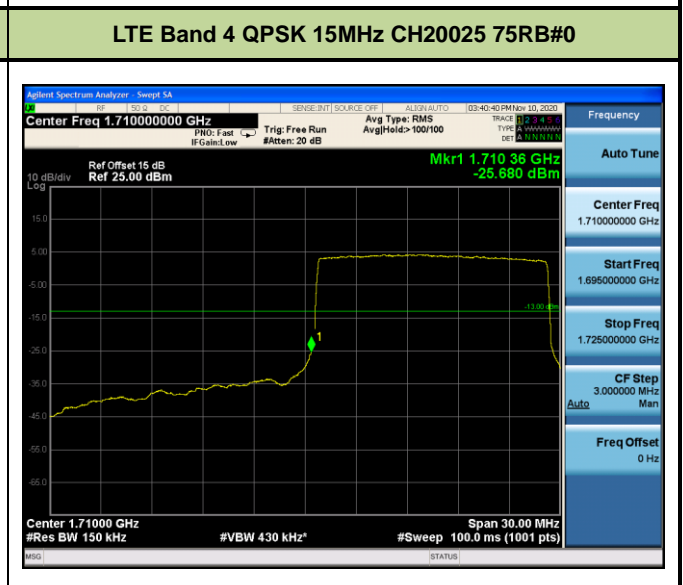

Test Mode	Modulation	Channel / Frequency (MHz)	Bandwidth (MHz)	RB Size	RB Offset	Test Result
LTE Band 4 (Low Channel)	QPSK	CH19957 / 1710.7MHz	1.4	1	0	Pass
				6	0	Pass
		CH19965 / 1711.5MHz	3	1	0	Pass
				15	0	Pass
		CH19975 / 1712.5MHz	5	1	0	Pass
				25	0	Pass
		CH20000 / 1715MHz	10	1	0	Pass
				50	0	Pass
		CH20025 / 1717.5MHz	15	1	0	Pass
				75	0	Pass
		CH20050 / 1720MHz	20	1	0	Pass
				100	0	Pass
	16QAM	CH19957 / 1710.7MHz	1.4	1	0	Pass
				6	0	Pass
		CH19965 / 1711.5MHz	3	1	0	Pass
				15	0	Pass
		CH19975 / 1712.5MHz	5	1	0	Pass
				25	0	Pass
		CH20000 / 1715MHz	10	1	0	Pass
				50	0	Pass
		CH20025 / 1717.5MHz	15	1	0	Pass
				75	0	Pass
		CH20050 / 1720MHz	20	1	0	Pass
				100	0	Pass

Test Mode	Modulation	Channel / Frequency (MHz)	Bandwidth (MHz)	RB Size	RB Offset	Test Result
LTE Band 4 (High Channel)	QPSK	CH20393 / 1754.3MHz	1.4	1	5	Pass
				6	0	Pass
		CH20385 / 1753.5MHz	3	1	14	Pass
				15	0	Pass
		CH20375 / 1752.5MHz	5	1	24	Pass
				25	0	Pass
		CH20350 / 1750MHz	10	1	49	Pass
				50	0	Pass
		CH20325 / 1747.5MHz	15	1	74	Pass
				75	0	Pass
		CH20300 / 1745MHz	20	1	99	Pass
				100	0	Pass
	16QAM	CH20393 / 1754.3MHz	1.4	1	5	Pass
				6	0	Pass
		CH20385 / 1753.5MHz	3	1	14	Pass
				15	0	Pass
		CH20375 / 1752.5MHz	5	1	24	Pass
				25	0	Pass
		CH20350 / 1750MHz	10	1	49	Pass
				50	0	Pass
		CH20325 / 1747.5MHz	15	1	74	Pass
				75	0	Pass
		CH20300 / 1745MHz	20	1	99	Pass
				100	0	Pass