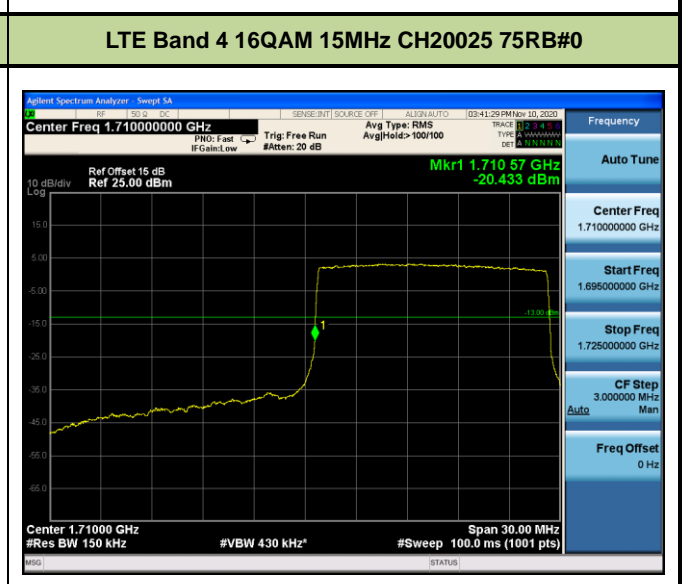

Test Mode	Modulation	Channel / Frequency (MHz)	Bandwidth (MHz)	RB Size	RB Offset	Test Result
LTE Band 4 (Low Channel)	QPSK	CH19957 / 1710.7MHz	1.4	1	0	Pass
				6	0	Pass
		CH19965 / 1711.5MHz	3	1	0	Pass
				15	0	Pass
		CH19975 / 1712.5MHz	5	1	0	Pass
				25	0	Pass
		CH20000 / 1715MHz	10	1	0	Pass
				50	0	Pass
		CH20025 / 1717.5MHz	15	1	0	Pass
				75	0	Pass
		CH20050 / 1720MHz	20	1	0	Pass
				100	0	Pass
	16QAM	CH19957 / 1710.7MHz	1.4	1	0	Pass
				6	0	Pass
		CH19965 / 1711.5MHz	3	1	0	Pass
				15	0	Pass
		CH19975 / 1712.5MHz	5	1	0	Pass
				25	0	Pass
		CH20000 / 1715MHz	10	1	0	Pass
				50	0	Pass
		CH20025 / 1717.5MHz	15	1	0	Pass
				75	0	Pass
		CH20050 / 1720MHz	20	1	0	Pass
				100	0	Pass

Test Mode	Modulation	Channel / Frequency (MHz)	Bandwidth (MHz)	RB Size	RB Offset	Test Result
LTE Band 4 (High Channel)	QPSK	CH20393 / 1754.3MHz	1.4	1	5	Pass
				6	0	Pass
		CH20385 / 1753.5MHz	3	1	14	Pass
				15	0	Pass
		CH20375 / 1752.5MHz	5	1	24	Pass
				25	0	Pass
		CH20350 / 1750MHz	10	1	49	Pass
				50	0	Pass
		CH20325 / 1747.5MHz	15	1	74	Pass
				75	0	Pass
		CH20300 / 1745MHz	20	1	99	Pass
				100	0	Pass
	16QAM	CH20393 / 1754.3MHz	1.4	1	5	Pass
				6	0	Pass
		CH20385 / 1753.5MHz	3	1	14	Pass
				15	0	Pass
		CH20375 / 1752.5MHz	5	1	24	Pass
				25	0	Pass
		CH20350 / 1750MHz	10	1	49	Pass
				50	0	Pass
		CH20325 / 1747.5MHz	15	1	74	Pass
				75	0	Pass
		CH20300 / 1745MHz	20	1	99	Pass
				100	0	Pass

**LTE Band 4 16QAM 1.4MHz CH20393 1RB#5**

**LTE Band 4 16QAM 1.4MHz CH20393 6RB#0**

**LTE Band 4 16QAM 3MHz CH20385 1RB#14**

**LTE Band 4 16QAM 3MHz CH20385 15RB#0**

**LTE Band 4 16QAM 5MHz CH20375 1RB#24**