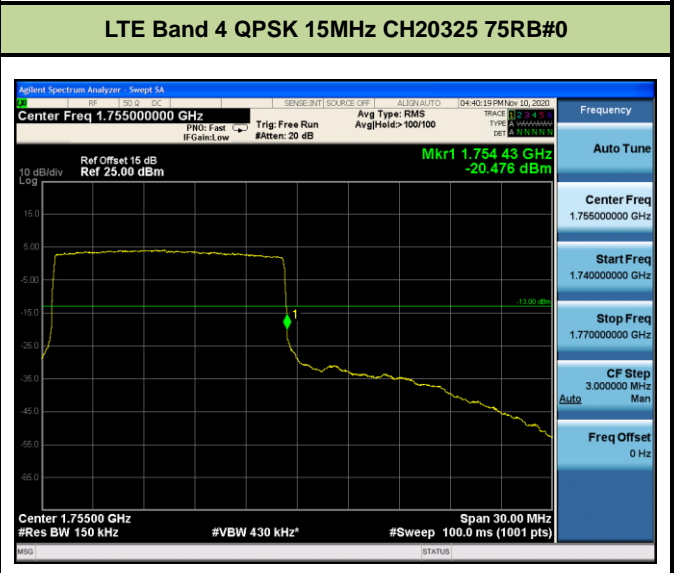

Test Mode	Modulation	Channel / Frequency (MHz)	Bandwidth (MHz)	RB Size	RB Offset	Test Result
LTE Band 4 (Low Channel)	QPSK	CH19957 / 1710.7MHz	1.4	1	0	Pass
				6	0	Pass
		CH19965 / 1711.5MHz	3	1	0	Pass
				15	0	Pass
		CH19975 / 1712.5MHz	5	1	0	Pass
				25	0	Pass
		CH20000 / 1715MHz	10	1	0	Pass
				50	0	Pass
		CH20025 / 1717.5MHz	15	1	0	Pass
				75	0	Pass
		CH20050 / 1720MHz	20	1	0	Pass
				100	0	Pass
	16QAM	CH19957 / 1710.7MHz	1.4	1	0	Pass
				6	0	Pass
		CH19965 / 1711.5MHz	3	1	0	Pass
				15	0	Pass
		CH19975 / 1712.5MHz	5	1	0	Pass
				25	0	Pass
		CH20000 / 1715MHz	10	1	0	Pass
				50	0	Pass
		CH20025 / 1717.5MHz	15	1	0	Pass
				75	0	Pass
		CH20050 / 1720MHz	20	1	0	Pass
				100	0	Pass

Test Mode	Modulation	Channel / Frequency (MHz)	Bandwidth (MHz)	RB Size	RB Offset	Test Result
LTE Band 4 (High Channel)	QPSK	CH20393 / 1754.3MHz	1.4	1	5	Pass
				6	0	Pass
		CH20385 / 1753.5MHz	3	1	14	Pass
				15	0	Pass
		CH20375 / 1752.5MHz	5	1	24	Pass
				25	0	Pass
		CH20350 / 1750MHz	10	1	49	Pass
				50	0	Pass
		CH20325 / 1747.5MHz	15	1	74	Pass
				75	0	Pass
		CH20300 / 1745MHz	20	1	99	Pass
				100	0	Pass
	16QAM	CH20393 / 1754.3MHz	1.4	1	5	Pass
				6	0	Pass
		CH20385 / 1753.5MHz	3	1	14	Pass
				15	0	Pass
		CH20375 / 1752.5MHz	5	1	24	Pass
				25	0	Pass
		CH20350 / 1750MHz	10	1	49	Pass
				50	0	Pass
		CH20325 / 1747.5MHz	15	1	74	Pass
				75	0	Pass
		CH20300 / 1745MHz	20	1	99	Pass
				100	0	Pass

**LTE Band 4 16QAM 1.4MHz CH20393 1RB#5**

**LTE Band 4 16QAM 1.4MHz CH20393 6RB#0**

**LTE Band 4 16QAM 3MHz CH20385 1RB#14**

**LTE Band 4 16QAM 3MHz CH20385 15RB#0**

**LTE Band 4 16QAM 5MHz CH20375 1RB#24**