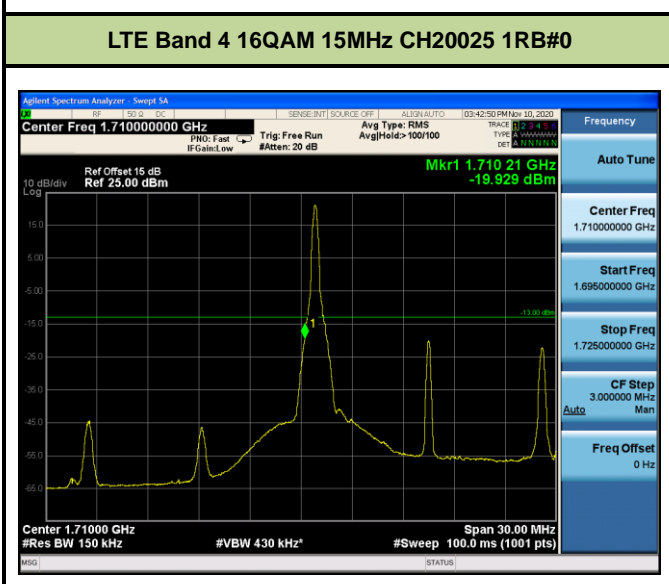

Test Mode	Modulation	Channel / Frequency (MHz)	Bandwidth (MHz)	RB Size	RB Offset	Test Result
LTE Band 4 (Low Channel)	QPSK	CH19957 / 1710.7MHz	1.4	1	0	Pass
				6	0	Pass
		CH19965 / 1711.5MHz	3	1	0	Pass
				15	0	Pass
		CH19975 / 1712.5MHz	5	1	0	Pass
				25	0	Pass
		CH20000 / 1715MHz	10	1	0	Pass
				50	0	Pass
		CH20025 / 1717.5MHz	15	1	0	Pass
				75	0	Pass
		CH20050 / 1720MHz	20	1	0	Pass
				100	0	Pass
	16QAM	CH19957 / 1710.7MHz	1.4	1	0	Pass
				6	0	Pass
		CH19965 / 1711.5MHz	3	1	0	Pass
				15	0	Pass
		CH19975 / 1712.5MHz	5	1	0	Pass
				25	0	Pass
		CH20000 / 1715MHz	10	1	0	Pass
				50	0	Pass
		CH20025 / 1717.5MHz	15	1	0	Pass
				75	0	Pass
		CH20050 / 1720MHz	20	1	0	Pass
				100	0	Pass

Test Mode	Modulation	Channel / Frequency (MHz)	Bandwidth (MHz)	RB Size	RB Offset	Test Result
LTE Band 4 (High Channel)	QPSK	CH20393 / 1754.3MHz	1.4	1	5	Pass
				6	0	Pass
		CH20385 / 1753.5MHz	3	1	14	Pass
				15	0	Pass
		CH20375 / 1752.5MHz	5	1	24	Pass
				25	0	Pass
		CH20350 / 1750MHz	10	1	49	Pass
				50	0	Pass
		CH20325 / 1747.5MHz	15	1	74	Pass
				75	0	Pass
		CH20300 / 1745MHz	20	1	99	Pass
				100	0	Pass
	16QAM	CH20393 / 1754.3MHz	1.4	1	5	Pass
				6	0	Pass
		CH20385 / 1753.5MHz	3	1	14	Pass
				15	0	Pass
		CH20375 / 1752.5MHz	5	1	24	Pass
				25	0	Pass
		CH20350 / 1750MHz	10	1	49	Pass
				50	0	Pass
		CH20325 / 1747.5MHz	15	1	74	Pass
				75	0	Pass
		CH20300 / 1745MHz	20	1	99	Pass
				100	0	Pass