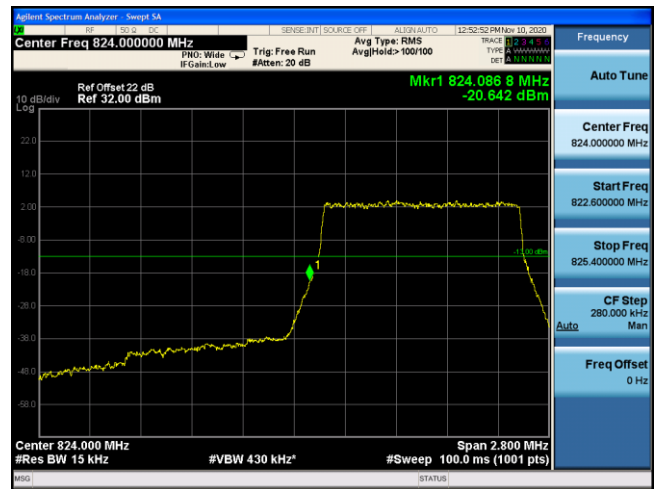

Test Mode	Modulation	Channel / Frequency (MHz)	Bandwidth (MHz)	RB Size	RB Offset	Test Result
LTE Band 5 (High Channel)	QPSK	CH20643 / 848.3MHz	1.4	1	5	Pass
				6	0	Pass
		CH20635 / 847.5MHz	3	1	14	Pass
				15	0	Pass
		CH20625 / 846.5MHz	5	1	24	Pass
				25	0	Pass
	CH20600 / 844MHz	10	1	49	Pass	
			50	0	Pass	
	16QAM	CH20643 / 848.3MHz	1.4	1	5	Pass
				6	0	Pass
		CH20635 / 847.5MHz	3	1	14	Pass
				15	0	Pass
		CH20625 / 846.5MHz	5	1	24	Pass
				25	0	Pass
CH20600 / 844MHz		10	1	49	Pass	
			50	0	Pass	

**LTE Band 5 16QAM 1.4MHz CH20407 1RB#0**

**LTE Band 5 16QAM 1.4MHz CH20407 6RB#0**

**LTE Band 5 16QAM 3MHz CH20415 1RB#0**

**LTE Band 5 16QAM 3MHz CH20415 15RB#0**

**LTE Band 5 16QAM 5MHz CH20425 1RB#0**