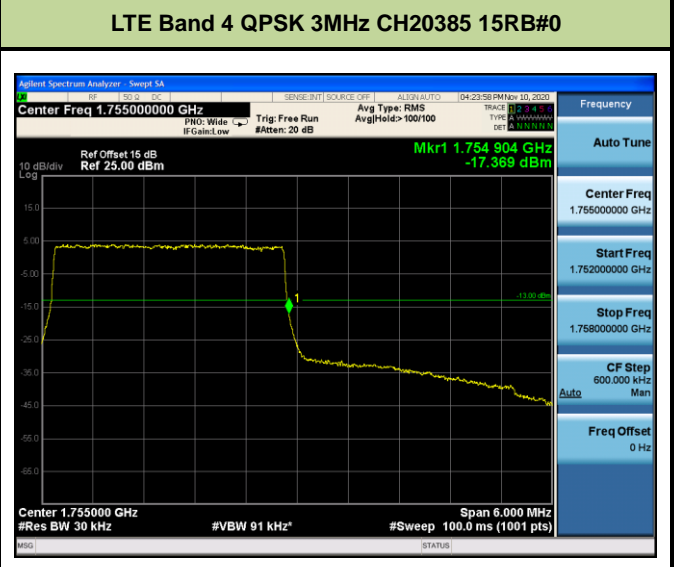

Test Mode	Modulation	Channel / Frequency (MHz)	Bandwidth (MHz)	RB Size	RB Offset	Test Result
LTE Band 4 (Low Channel)	QPSK	CH19957 / 1710.7MHz	1.4	1	0	Pass
				6	0	Pass
		CH19965 / 1711.5MHz	3	1	0	Pass
				15	0	Pass
		CH19975 / 1712.5MHz	5	1	0	Pass
				25	0	Pass
		CH20000 / 1715MHz	10	1	0	Pass
				50	0	Pass
		CH20025 / 1717.5MHz	15	1	0	Pass
				75	0	Pass
		CH20050 / 1720MHz	20	1	0	Pass
				100	0	Pass
	16QAM	CH19957 / 1710.7MHz	1.4	1	0	Pass
				6	0	Pass
		CH19965 / 1711.5MHz	3	1	0	Pass
				15	0	Pass
		CH19975 / 1712.5MHz	5	1	0	Pass
				25	0	Pass
		CH20000 / 1715MHz	10	1	0	Pass
				50	0	Pass
		CH20025 / 1717.5MHz	15	1	0	Pass
				75	0	Pass
		CH20050 / 1720MHz	20	1	0	Pass
				100	0	Pass

Test Mode	Modulation	Channel / Frequency (MHz)	Bandwidth (MHz)	RB Size	RB Offset	Test Result
LTE Band 4 (High Channel)	QPSK	CH20393 / 1754.3MHz	1.4	1	5	Pass
				6	0	Pass
		CH20385 / 1753.5MHz	3	1	14	Pass
				15	0	Pass
		CH20375 / 1752.5MHz	5	1	24	Pass
				25	0	Pass
		CH20350 / 1750MHz	10	1	49	Pass
				50	0	Pass
		CH20325 / 1747.5MHz	15	1	74	Pass
				75	0	Pass
		CH20300 / 1745MHz	20	1	99	Pass
				100	0	Pass
	16QAM	CH20393 / 1754.3MHz	1.4	1	5	Pass
				6	0	Pass
		CH20385 / 1753.5MHz	3	1	14	Pass
				15	0	Pass
		CH20375 / 1752.5MHz	5	1	24	Pass
				25	0	Pass
		CH20350 / 1750MHz	10	1	49	Pass
				50	0	Pass
		CH20325 / 1747.5MHz	15	1	74	Pass
				75	0	Pass
		CH20300 / 1745MHz	20	1	99	Pass
				100	0	Pass