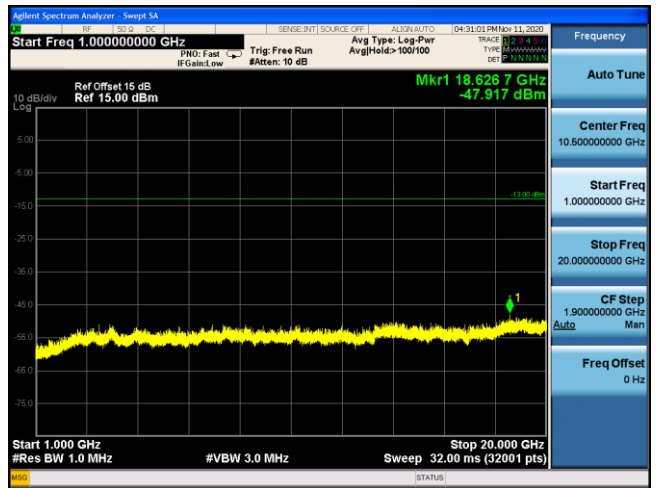

LTE Band 4 16QAM 1.4MHz CH19957 1RB#2_30MHz-1GHz **LTE Band 4 16QAM 1.4MHz CH19957 1RB#2_1GHz-20GHz**

LTE Band 4 16QAM 3MHz CH19965 1RB#7_30MHz-1GHz **LTE Band 4 16QAM 3MHz CH19965 1RB#7_1GHz-20GHz**

LTE Band 4 16QAM 5MHz CH19975 1RB#12_30MHz-1GHz **LTE Band 4 16QAM 5MHz CH19975 1RB#12_1GHz-20GHz**

LTE Band 4 16QAM 10MHz CH20000 1RB#25_30MHz-1GHz

LTE Band 4 16QAM 10MHz CH20000 1RB#25_1GHz-20GHz

LTE Band 4 16QAM 15MHz CH20025 1RB#36_30MHz-1GHz

LTE Band 4 16QAM 15MHz CH20025 1RB#36_1GHz-20GHz

LTE Band 4 16QAM 20MHz CH20050 1RB#49_30MHz-1GHz

LTE Band 4 16QAM 20MHz CH20050 1RB#49_1GHz-20GHz

LTE Band 4 QPSK 1.4MHz CH20175 1RB#2_30MHz-1GHz

LTE Band 4 QPSK 1.4MHz CH20175 1RB#2_1GHz-20GHz

LTE Band 4 QPSK 3MHz CH20175 1RB#7_30MHz-1GHz

LTE Band 4 QPSK 3MHz CH20175 1RB#7_1GHz-20GHz