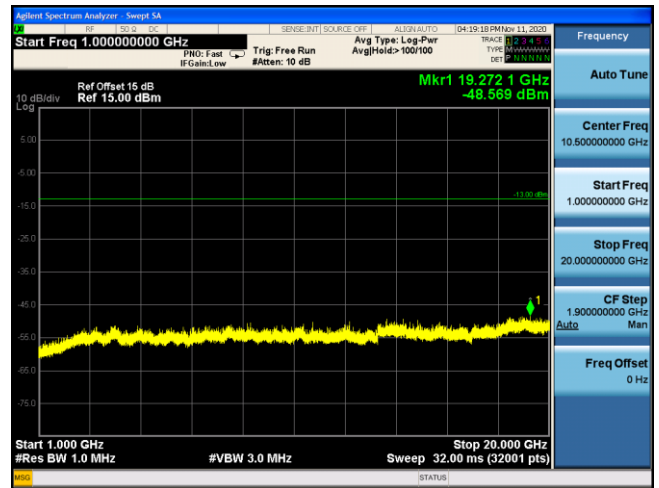

LTE Band 4 16QAM 1.4MHz CH19957 1RB#2_30MHz-1GHz **LTE Band 4 16QAM 1.4MHz CH19957 1RB#2_1GHz-20GHz**

LTE Band 4 16QAM 3MHz CH19965 1RB#7_30MHz-1GHz **LTE Band 4 16QAM 3MHz CH19965 1RB#7_1GHz-20GHz**

LTE Band 4 16QAM 5MHz CH19975 1RB#12_30MHz-1GHz **LTE Band 4 16QAM 5MHz CH19975 1RB#12_1GHz-20GHz**

LTE Band 4 16QAM 10MHz CH20000 1RB#25_30MHz-1GHz

LTE Band 4 16QAM 10MHz CH20000 1RB#25_1GHz-20GHz

LTE Band 4 16QAM 15MHz CH20025 1RB#36_30MHz-1GHz

LTE Band 4 16QAM 15MHz CH20025 1RB#36_1GHz-20GHz

LTE Band 4 16QAM 20MHz CH20050 1RB#49_30MHz-1GHz