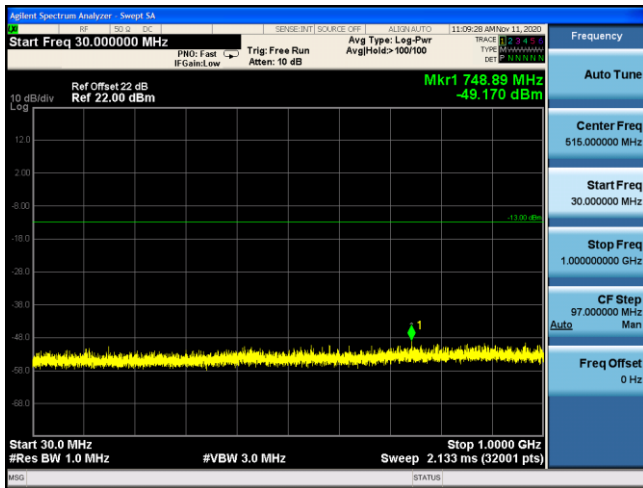

LTE Band 4 16QAM 1.4MHz CH19957 1RB#2_30MHz-1GHz **LTE Band 4 16QAM 1.4MHz CH19957 1RB#2_1GHz-20GHz**

LTE Band 4 16QAM 3MHz CH19965 1RB#7_30MHz-1GHz **LTE Band 4 16QAM 3MHz CH19965 1RB#7_1GHz-20GHz**

LTE Band 4 16QAM 5MHz CH19975 1RB#12_30MHz-1GHz **LTE Band 4 16QAM 5MHz CH19975 1RB#12_1GHz-20GHz**

LTE Band 4 16QAM 10MHz CH20000 1RB#25_30MHz-1GHz

LTE Band 4 16QAM 10MHz CH20000 1RB#25_1GHz-20GHz

LTE Band 4 16QAM 15MHz CH20025 1RB#36_30MHz-1GHz

LTE Band 4 16QAM 15MHz CH20025 1RB#36_1GHz-20GHz

LTE Band 4 16QAM 20MHz CH20050 1RB#49_30MHz-1GHz