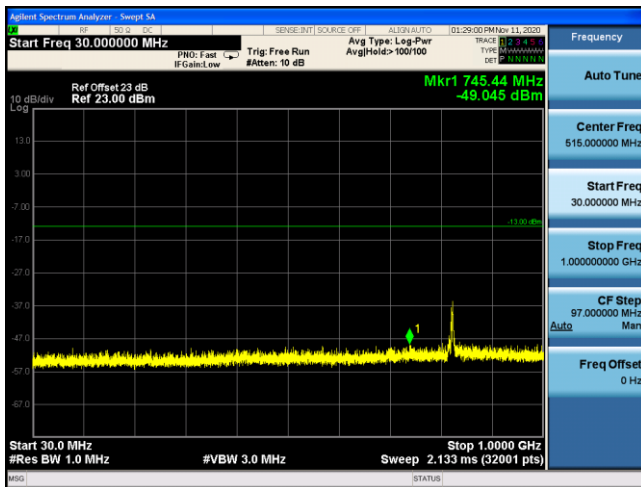

LTE Band 5 QPSK 1.4MHz CH20407 1RB#2_30MHz-1GHz   **LTE Band 5 QPSK 1.4MHz CH20407 1RB#2_1GHz-10GHz**