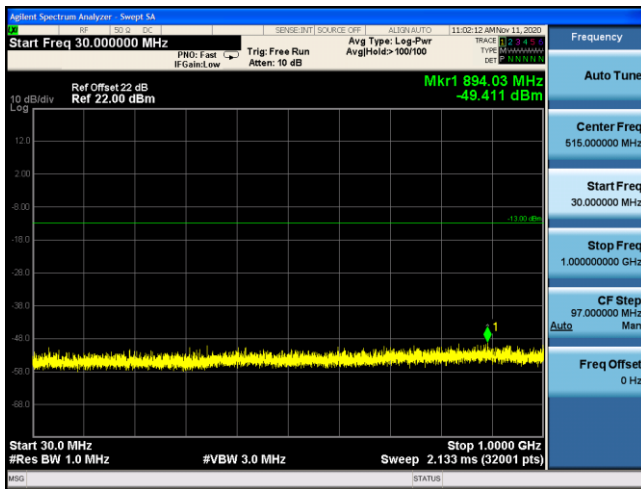

LTE Band 4 16QAM 1.4MHz CH19957 1RB#2_30MHz-1GHz **LTE Band 4 16QAM 1.4MHz CH19957 1RB#2_1GHz-20GHz**

LTE Band 4 16QAM 3MHz CH19965 1RB#7_30MHz-1GHz **LTE Band 4 16QAM 3MHz CH19965 1RB#7_1GHz-20GHz**

LTE Band 4 16QAM 5MHz CH19975 1RB#12_30MHz-1GHz **LTE Band 4 16QAM 5MHz CH19975 1RB#12_1GHz-20GHz**

LTE Band 4 16QAM 10MHz CH20000 1RB#25_30MHz-1GHz

LTE Band 4 16QAM 10MHz CH20000 1RB#25_1GHz-20GHz

LTE Band 4 16QAM 15MHz CH20025 1RB#36_30MHz-1GHz

LTE Band 4 16QAM 15MHz CH20025 1RB#36_1GHz-20GHz

LTE Band 4 16QAM 20MHz CH20050 1RB#49_30MHz-1GHz