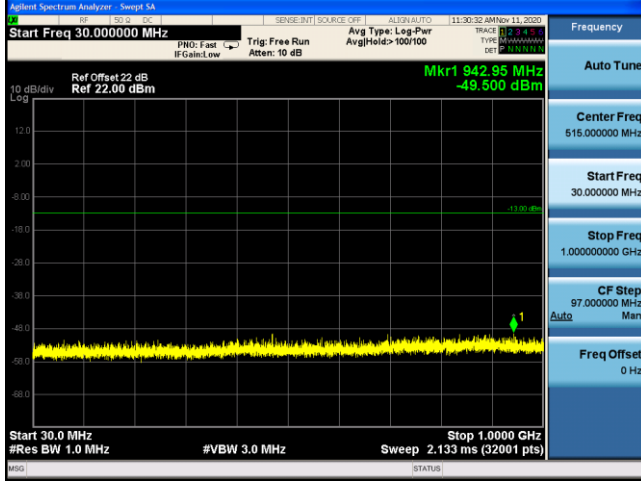

LTE Band 4 16QAM 1.4MHz CH20393 1RB#2_1GHz-20GHz

LTE Band 4 16QAM 3MHz CH20385 1RB#7_30MHz-1GHz

LTE Band 4 16QAM 3MHz CH20385 1RB#7_1GHz-20GHz

LTE Band 4 16QAM 5MHz CH20375 1RB#12_30MHz-1GHz

LTE Band 4 16QAM 5MHz CH20375 1RB#12_1GHz-20GHz