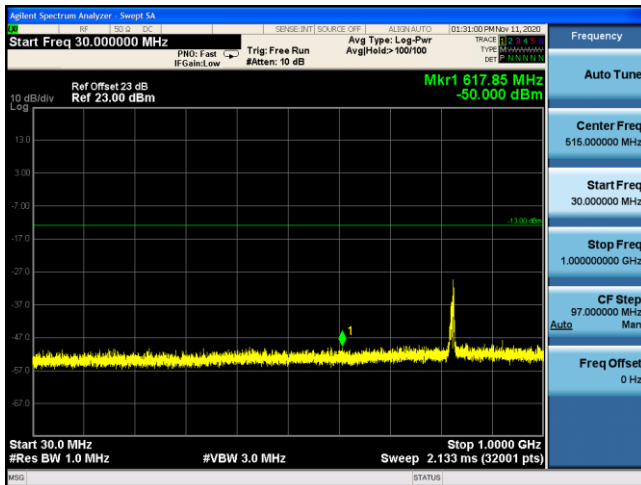

LTE Band 4 16QAM 20MHz CH20300 1RB#49_1GHz-20GHz

Test Mode	Modulation	Channel/ Frequency (MHz)	Bandwidth (MHz)	RB Size	RB Offset	Test Result
LTE Band 5 (Low Channel)	QPSK	CH20407 / 824.7MHz	1.4	1	2	Pass
		CH20415 / 825.5MHz	3	1	7	Pass
		CH20425 / 826.5MHz	5	1	12	Pass
		CH20450 / 829MHz	10	1	25	Pass
	16QAM	CH20407 / 824.7MHz	1.4	1	2	Pass
		CH20415 / 825.5MHz	3	1	7	Pass
		CH20425 / 826.5MHz	5	1	12	Pass
		CH20450 / 829MHz	10	1	25	Pass
LTE Band 5 (Middle Channel)	QPSK	CH20525 / 836.5MHz	1.4	1	2	Pass
			3	1	7	Pass
			5	1	12	Pass
			10	1	25	Pass
	16QAM		1.4	1	2	Pass
			3	1	7	Pass
			5	1	12	Pass
			10	1	25	Pass
LTE Band 5 (High Channel)	QPSK	CH20643 / 848.3MHz	1.4	1	2	Pass
		CH20635 / 847.5MHz	3	1	7	Pass
		CH20625 / 846.5MHz	5	1	12	Pass
		CH20600 / 844MHz	10	1	25	Pass
	16QAM	CH20643 / 848.3MHz	1.4	1	2	Pass
		CH20635 / 847.5MHz	3	1	7	Pass
		CH20625 / 846.5MHz	5	1	12	Pass
		CH20600 / 844MHz	10	1	25	Pass

LTE Band 5 QPSK 1.4MHz CH20407 1RB#2_30MHz-1GHz **LTE Band 5 QPSK 1.4MHz CH20407 1RB#2_1GHz-10GHz**

LTE Band 5 QPSK 3MHz CH20415 1RB#7_30MHz-1GHz **LTE Band 5 QPSK 3MHz CH20415 1RB#7_1GHz-10GHz**

LTE Band 5 QPSK 5MHz CH20425 1RB#12_30MHz-1GHz **LTE Band 5 QPSK 5MHz CH20425 1RB#12_1GHz-10GHz**