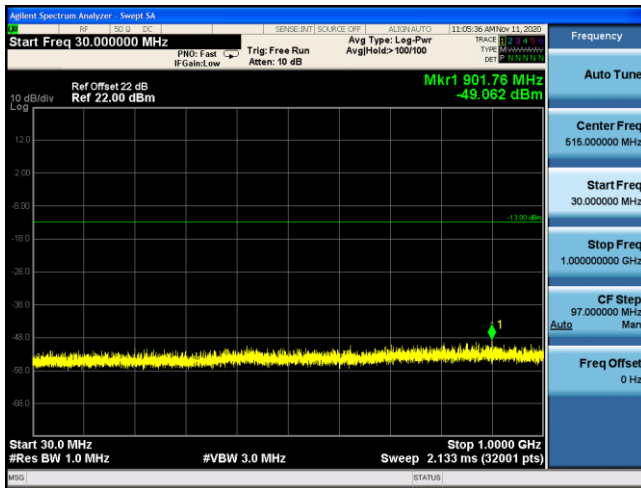

LTE Band 4 16QAM 1.4MHz CH19957 1RB#2_30MHz-1GHz **LTE Band 4 16QAM 1.4MHz CH19957 1RB#2_1GHz-20GHz**

LTE Band 4 16QAM 3MHz CH19965 1RB#7_30MHz-1GHz **LTE Band 4 16QAM 3MHz CH19965 1RB#7_1GHz-20GHz**

LTE Band 4 16QAM 5MHz CH19975 1RB#12_30MHz-1GHz **LTE Band 4 16QAM 5MHz CH19975 1RB#12_1GHz-20GHz**

LTE Band 4 16QAM 10MHz CH20000 1RB#25_30MHz-1GHz

LTE Band 4 16QAM 10MHz CH20000 1RB#25_1GHz-20GHz

LTE Band 4 16QAM 15MHz CH20025 1RB#36_30MHz-1GHz

LTE Band 4 16QAM 15MHz CH20025 1RB#36_1GHz-20GHz

LTE Band 4 16QAM 20MHz CH20050 1RB#49_30MHz-1GHz