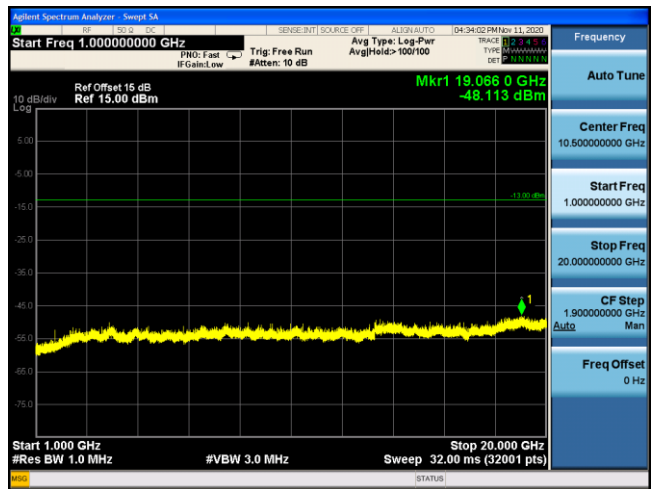

LTE Band 4 16QAM 1.4MHz CH19957 1RB#2_30MHz-1GHz **LTE Band 4 16QAM 1.4MHz CH19957 1RB#2_1GHz-20GHz**

LTE Band 4 16QAM 3MHz CH19965 1RB#7_30MHz-1GHz **LTE Band 4 16QAM 3MHz CH19965 1RB#7_1GHz-20GHz**

LTE Band 4 16QAM 5MHz CH19975 1RB#12_30MHz-1GHz **LTE Band 4 16QAM 5MHz CH19975 1RB#12_1GHz-20GHz**

LTE Band 4 16QAM 10MHz CH20000 1RB#25_30MHz-1GHz

LTE Band 4 16QAM 10MHz CH20000 1RB#25_1GHz-20GHz

LTE Band 4 16QAM 15MHz CH20025 1RB#36_30MHz-1GHz

LTE Band 4 16QAM 15MHz CH20025 1RB#36_1GHz-20GHz

LTE Band 4 16QAM 20MHz CH20050 1RB#49_30MHz-1GHz

LTE Band 4 16QAM 20MHz CH20050 1RB#49_1GHz-20GHz

LTE Band 4 QPSK 1.4MHz CH20175 1RB#2_30MHz-1GHz

LTE Band 4 QPSK 1.4MHz CH20175 1RB#2_1GHz-20GHz

LTE Band 4 QPSK 3MHz CH20175 1RB#7_30MHz-1GHz

LTE Band 4 QPSK 3MHz CH20175 1RB#7_1GHz-20GHz