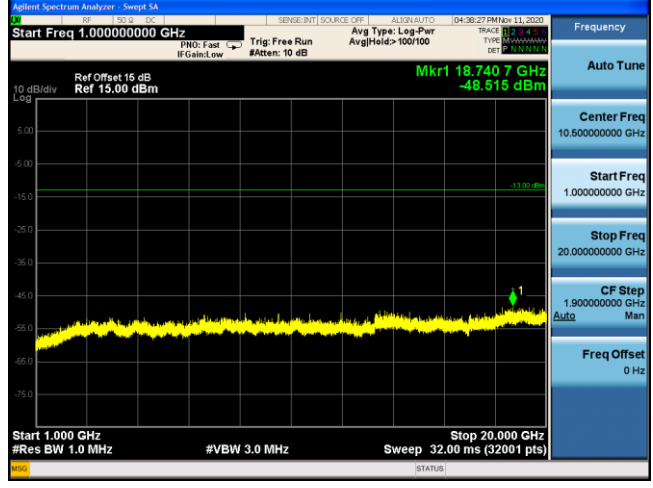

LTE Band 4 QPSK 5MHz CH20175 1RB#12_30MHz-1GHz

LTE Band 4 QPSK 5MHz CH20175 1RB#12_1GHz-20GHz

LTE Band 4 QPSK 10MHz CH20175 1RB#25_30MHz-1GHz **LTE Band 4 QPSK 10MHz CH20175 1RB#25_1GHz-20GHz**

LTE Band 4 QPSK 15MHz CH20175 1RB#36_30MHz-1GHz **LTE Band 4 QPSK 15MHz CH20175 1RB#36_1GHz-20GHz**

LTE Band 4 QPSK 20MHz CH20175 1RB#49_30MHz-1GHz **LTE Band 4 QPSK 20MHz CH20175 1RB#49_1GHz-20GHz**

LTE Band 4 16QAM 1.4MHz CH20175 1RB#2_30MHz-1GHz

LTE Band 4 16QAM 1.4MHz CH20175 1RB#2_1GHz-20GHz

LTE Band 4 16QAM 3MHz CH20175 1RB#7_30MHz-1GHz

LTE Band 4 16QAM 3MHz CH20175 1RB#7_1GHz-20GHz

LTE Band 4 16QAM 5MHz CH20175 1RB#12_30MHz-1GHz

LTE Band 4 16QAM 5MHz CH20175 1RB#12_1GHz-20GHz

LTE Band 4 QPSK 1.4MHz CH20393 1RB#2_30MHz-1GHz **LTE Band 4 QPSK 1.4MHz CH20393 1RB#2_1GHz-20GHz**