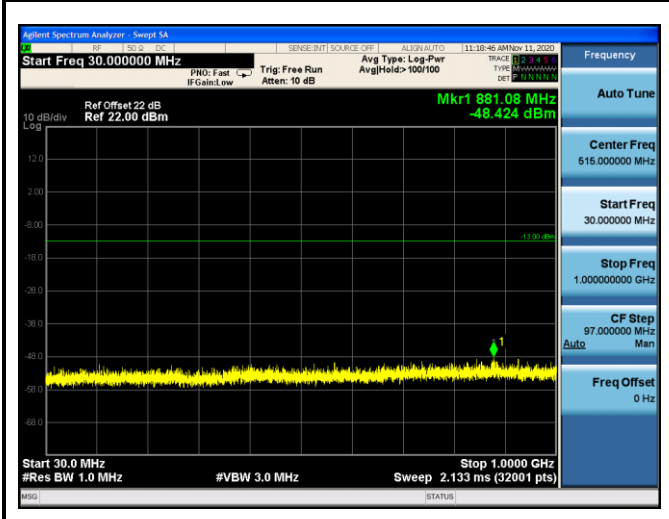

LTE Band 4 16QAM 20MHz CH20050 1RB#49_1GHz-20GHz

LTE Band 4 QPSK 1.4MHz CH20175 1RB#2_30MHz-1GHz

LTE Band 4 QPSK 1.4MHz CH20175 1RB#2_1GHz-20GHz

LTE Band 4 QPSK 3MHz CH20175 1RB#7_30MHz-1GHz

LTE Band 4 QPSK 3MHz CH20175 1RB#7_1GHz-20GHz

LTE Band 4 QPSK 5MHz CH20175 1RB#12_30MHz-1GHz

LTE Band 4 QPSK 5MHz CH20175 1RB#12_1GHz-20GHz

LTE Band 4 QPSK 10MHz CH20175 1RB#25_30MHz-1GHz **LTE Band 4 QPSK 10MHz CH20175 1RB#25_1GHz-20GHz**

LTE Band 4 QPSK 15MHz CH20175 1RB#36_30MHz-1GHz **LTE Band 4 QPSK 15MHz CH20175 1RB#36_1GHz-20GHz**