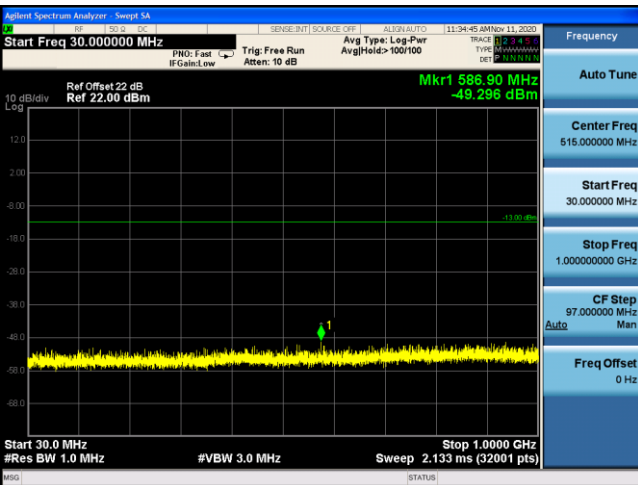

LTE Band 4 16QAM 15MHz CH20325 1RB#36_30MHz-1GHz