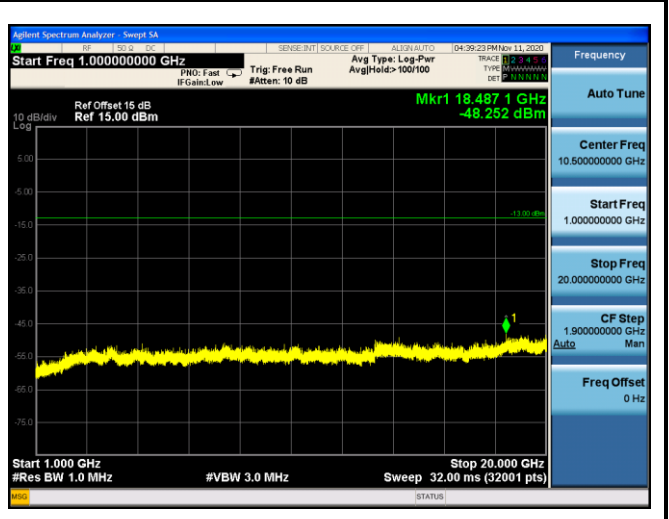

LTE Band 4 16QAM 20MHz CH20050 1RB#49_1GHz-20GHz

LTE Band 4 QPSK 1.4MHz CH20175 1RB#2_30MHz-1GHz

LTE Band 4 QPSK 1.4MHz CH20175 1RB#2_1GHz-20GHz

LTE Band 4 QPSK 3MHz CH20175 1RB#7_30MHz-1GHz

LTE Band 4 QPSK 3MHz CH20175 1RB#7_1GHz-20GHz

LTE Band 4 QPSK 5MHz CH20175 1RB#12_30MHz-1GHz

LTE Band 4 QPSK 5MHz CH20175 1RB#12_1GHz-20GHz

LTE Band 4 QPSK 10MHz CH20175 1RB#25_30MHz-1GHz **LTE Band 4 QPSK 10MHz CH20175 1RB#25_1GHz-20GHz**

LTE Band 4 QPSK 15MHz CH20175 1RB#36_30MHz-1GHz **LTE Band 4 QPSK 15MHz CH20175 1RB#36_1GHz-20GHz**