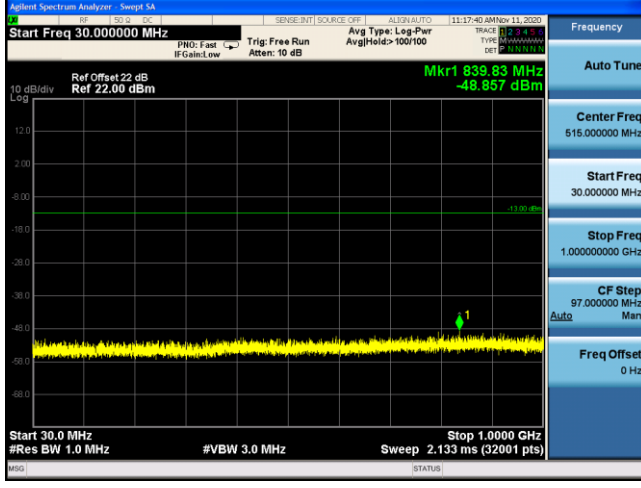

LTE Band 4 16QAM 20MHz CH20050 1RB#49_1GHz-20GHz

LTE Band 4 QPSK 1.4MHz CH20175 1RB#2_30MHz-1GHz

LTE Band 4 QPSK 1.4MHz CH20175 1RB#2_1GHz-20GHz

LTE Band 4 QPSK 3MHz CH20175 1RB#7_30MHz-1GHz

LTE Band 4 QPSK 3MHz CH20175 1RB#7_1GHz-20GHz

LTE Band 4 QPSK 5MHz CH20175 1RB#12_30MHz-1GHz

LTE Band 4 QPSK 5MHz CH20175 1RB#12_1GHz-20GHz

LTE Band 4 QPSK 10MHz CH20175 1RB#25_30MHz-1GHz **LTE Band 4 QPSK 10MHz CH20175 1RB#25_1GHz-20GHz**

LTE Band 4 QPSK 15MHz CH20175 1RB#36_30MHz-1GHz **LTE Band 4 QPSK 15MHz CH20175 1RB#36_1GHz-20GHz**