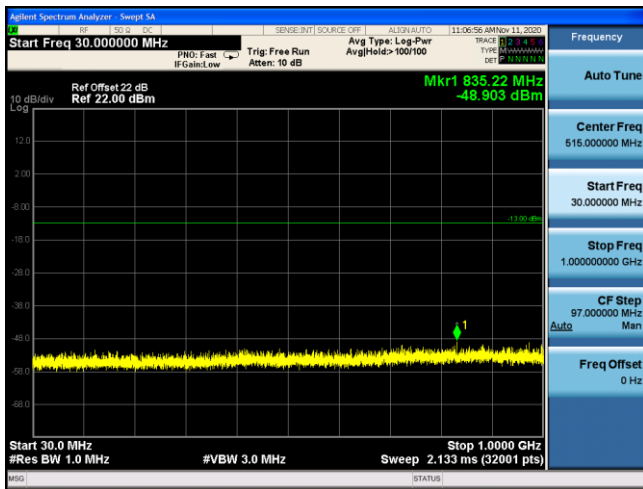

LTE Band 4 16QAM 1.4MHz CH19957 1RB#2_30MHz-1GHz **LTE Band 4 16QAM 1.4MHz CH19957 1RB#2_1GHz-20GHz**

LTE Band 4 16QAM 3MHz CH19965 1RB#7_30MHz-1GHz **LTE Band 4 16QAM 3MHz CH19965 1RB#7_1GHz-20GHz**

LTE Band 4 16QAM 5MHz CH19975 1RB#12_30MHz-1GHz **LTE Band 4 16QAM 5MHz CH19975 1RB#12_1GHz-20GHz**

LTE Band 4 16QAM 10MHz CH20000 1RB#25_30MHz-1GHz

LTE Band 4 16QAM 10MHz CH20000 1RB#25_1GHz-20GHz

LTE Band 4 16QAM 15MHz CH20025 1RB#36_30MHz-1GHz

LTE Band 4 16QAM 15MHz CH20025 1RB#36_1GHz-20GHz

LTE Band 4 16QAM 20MHz CH20050 1RB#49_30MHz-1GHz