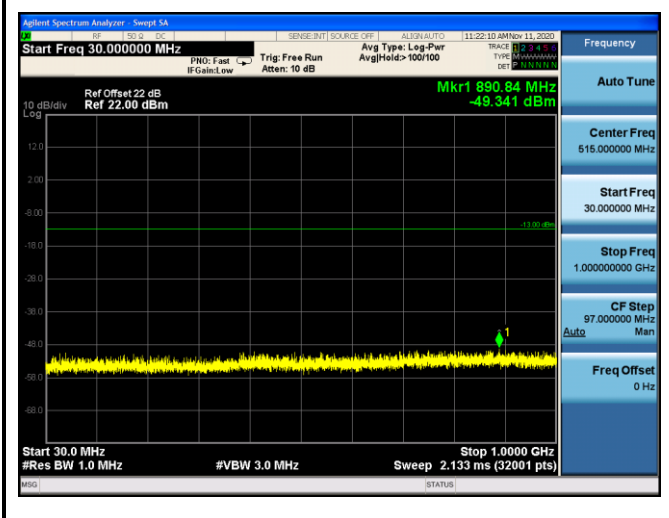

LTE Band 4 QPSK 5MHz CH20175 1RB#12_30MHz-1GHz

LTE Band 4 QPSK 5MHz CH20175 1RB#12_1GHz-20GHz

LTE Band 4 QPSK 10MHz CH20175 1RB#25_30MHz-1GHz **LTE Band 4 QPSK 10MHz CH20175 1RB#25_1GHz-20GHz**

LTE Band 4 QPSK 15MHz CH20175 1RB#36_30MHz-1GHz **LTE Band 4 QPSK 15MHz CH20175 1RB#36_1GHz-20GHz**

LTE Band 4 QPSK 20MHz CH20175 1RB#49_30MHz-1GHz **LTE Band 4 QPSK 20MHz CH20175 1RB#49_1GHz-20GHz**

LTE Band 4 16QAM 1.4MHz CH20175 1RB#2_30MHz-1GHz

LTE Band 4 16QAM 1.4MHz CH20175 1RB#2_1GHz-20GHz

LTE Band 4 16QAM 3MHz CH20175 1RB#7_30MHz-1GHz