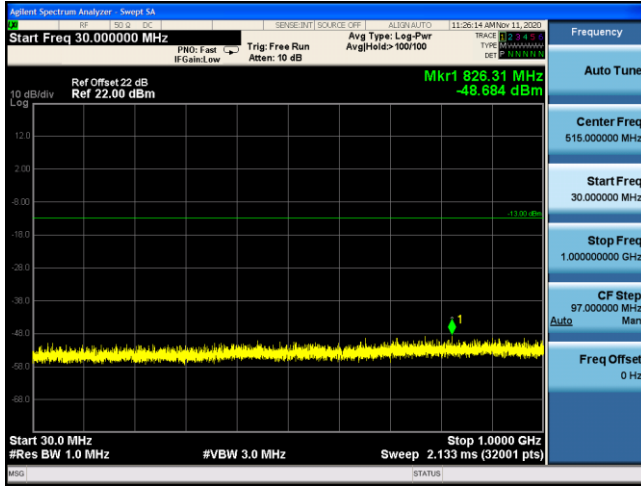

LTE Band 4 16QAM 3MHz CH20385 1RB#7_30MHz-1GHz