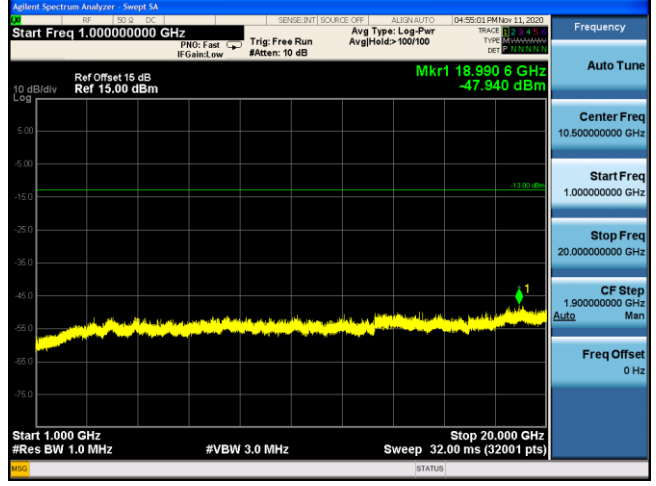

LTE Band 4 16QAM 1.4MHz CH20393 1RB#2_1GHz-20GHz

LTE Band 4 16QAM 3MHz CH20385 1RB#7_30MHz-1GHz

LTE Band 4 16QAM 3MHz CH20385 1RB#7_1GHz-20GHz

LTE Band 4 16QAM 5MHz CH20375 1RB#12_30MHz-1GHz

LTE Band 4 16QAM 5MHz CH20375 1RB#12_1GHz-20GHz