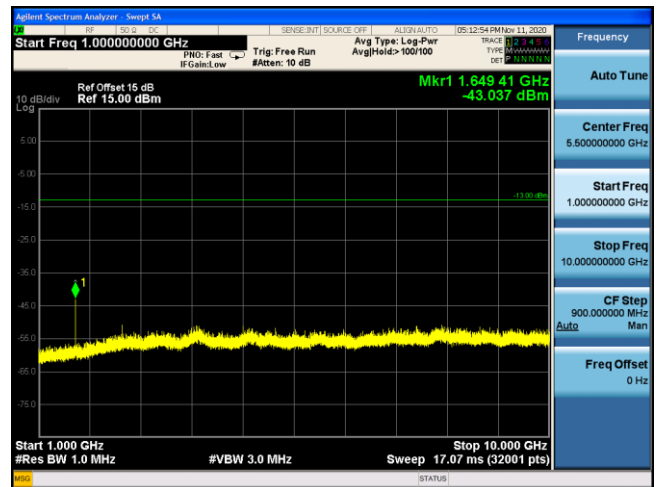

LTE Band 5 QPSK 1.4MHz CH20407 1RB#2_30MHz-1GHz   **LTE Band 5 QPSK 1.4MHz CH20407 1RB#2_1GHz-10GHz**