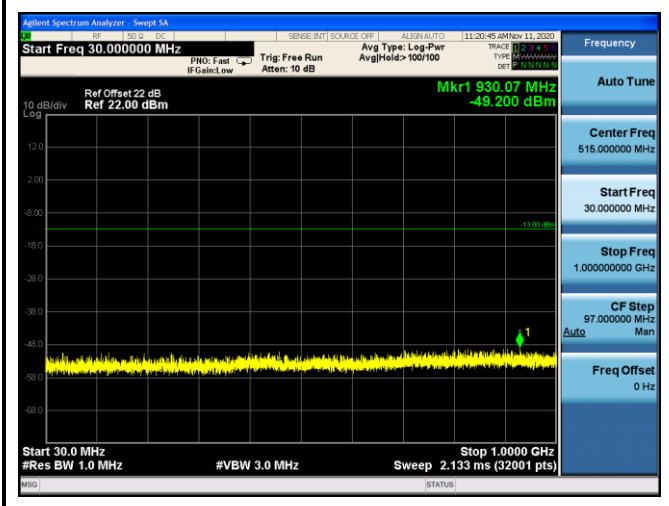

LTE Band 4 QPSK 5MHz CH20175 1RB#12_30MHz-1GHz

LTE Band 4 QPSK 5MHz CH20175 1RB#12_1GHz-20GHz

LTE Band 4 QPSK 10MHz CH20175 1RB#25_30MHz-1GHz **LTE Band 4 QPSK 10MHz CH20175 1RB#25_1GHz-20GHz**

LTE Band 4 QPSK 15MHz CH20175 1RB#36_30MHz-1GHz **LTE Band 4 QPSK 15MHz CH20175 1RB#36_1GHz-20GHz**

LTE Band 4 QPSK 20MHz CH20175 1RB#49_30MHz-1GHz **LTE Band 4 QPSK 20MHz CH20175 1RB#49_1GHz-20GHz**

LTE Band 4 16QAM 1.4MHz CH20175 1RB#2_30MHz-1GHz

LTE Band 4 16QAM 1.4MHz CH20175 1RB#2_1GHz-20GHz

LTE Band 4 16QAM 3MHz CH20175 1RB#7_30MHz-1GHz