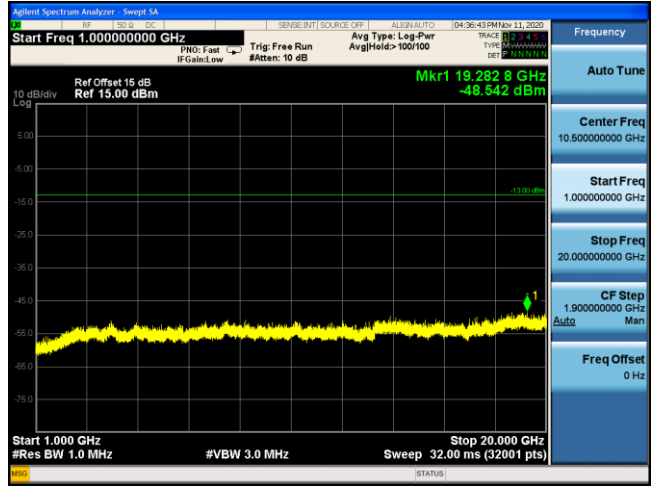

LTE Band 4 QPSK 5MHz CH20175 1RB#12_30MHz-1GHz

LTE Band 4 QPSK 5MHz CH20175 1RB#12_1GHz-20GHz

LTE Band 4 QPSK 10MHz CH20175 1RB#25_30MHz-1GHz **LTE Band 4 QPSK 10MHz CH20175 1RB#25_1GHz-20GHz**

LTE Band 4 QPSK 15MHz CH20175 1RB#36_30MHz-1GHz **LTE Band 4 QPSK 15MHz CH20175 1RB#36_1GHz-20GHz**

LTE Band 4 QPSK 20MHz CH20175 1RB#49_30MHz-1GHz **LTE Band 4 QPSK 20MHz CH20175 1RB#49_1GHz-20GHz**

LTE Band 4 16QAM 1.4MHz CH20175 1RB#2_30MHz-1GHz

LTE Band 4 16QAM 1.4MHz CH20175 1RB#2_1GHz-20GHz

LTE Band 4 16QAM 3MHz CH20175 1RB#7_30MHz-1GHz

LTE Band 4 16QAM 3MHz CH20175 1RB#7_1GHz-20GHz

LTE Band 4 16QAM 5MHz CH20175 1RB#12_30MHz-1GHz

LTE Band 4 16QAM 5MHz CH20175 1RB#12_1GHz-20GHz

LTE Band 4 QPSK 1.4MHz CH20393 1RB#2_30MHz-1GHz **LTE Band 4 QPSK 1.4MHz CH20393 1RB#2_1GHz-20GHz**