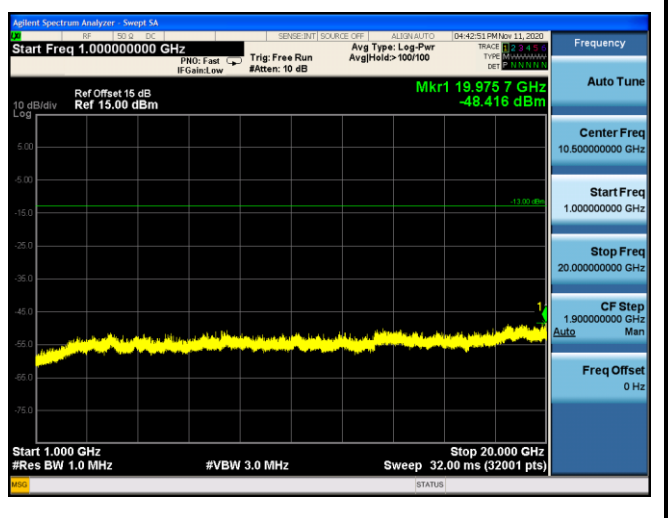

LTE Band 4 QPSK 5MHz CH20175 1RB#12_30MHz-1GHz

LTE Band 4 QPSK 5MHz CH20175 1RB#12_1GHz-20GHz

LTE Band 4 QPSK 10MHz CH20175 1RB#25_30MHz-1GHz **LTE Band 4 QPSK 10MHz CH20175 1RB#25_1GHz-20GHz**

LTE Band 4 QPSK 15MHz CH20175 1RB#36_30MHz-1GHz **LTE Band 4 QPSK 15MHz CH20175 1RB#36_1GHz-20GHz**

LTE Band 4 QPSK 20MHz CH20175 1RB#49_30MHz-1GHz **LTE Band 4 QPSK 20MHz CH20175 1RB#49_1GHz-20GHz**

LTE Band 4 16QAM 1.4MHz CH20175 1RB#2_30MHz-1GHz

LTE Band 4 16QAM 1.4MHz CH20175 1RB#2_1GHz-20GHz

LTE Band 4 16QAM 3MHz CH20175 1RB#7_30MHz-1GHz