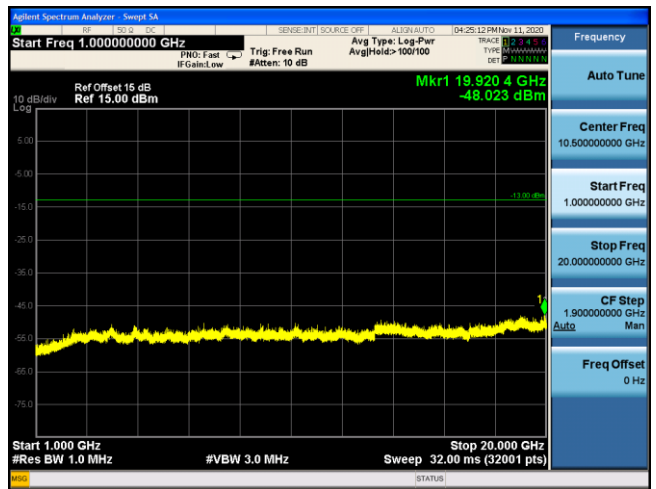

LTE Band 4 16QAM 1.4MHz CH19957 1RB#2_30MHz-1GHz **LTE Band 4 16QAM 1.4MHz CH19957 1RB#2_1GHz-20GHz**

LTE Band 4 16QAM 3MHz CH19965 1RB#7_30MHz-1GHz **LTE Band 4 16QAM 3MHz CH19965 1RB#7_1GHz-20GHz**

LTE Band 4 16QAM 5MHz CH19975 1RB#12_30MHz-1GHz **LTE Band 4 16QAM 5MHz CH19975 1RB#12_1GHz-20GHz**

LTE Band 4 16QAM 10MHz CH20000 1RB#25_30MHz-1GHz

LTE Band 4 16QAM 10MHz CH20000 1RB#25_1GHz-20GHz

LTE Band 4 16QAM 15MHz CH20025 1RB#36_30MHz-1GHz

LTE Band 4 16QAM 15MHz CH20025 1RB#36_1GHz-20GHz

LTE Band 4 16QAM 20MHz CH20050 1RB#49_30MHz-1GHz