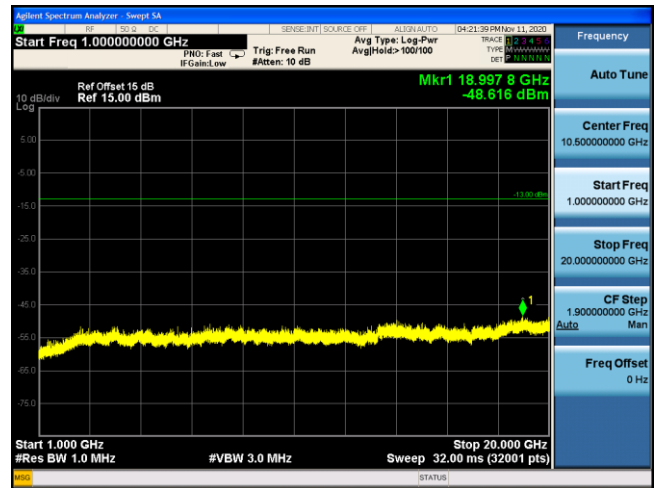

LTE Band 4 16QAM 1.4MHz CH19957 1RB#2_30MHz-1GHz **LTE Band 4 16QAM 1.4MHz CH19957 1RB#2_1GHz-20GHz**

LTE Band 4 16QAM 3MHz CH19965 1RB#7_30MHz-1GHz **LTE Band 4 16QAM 3MHz CH19965 1RB#7_1GHz-20GHz**

LTE Band 4 16QAM 5MHz CH19975 1RB#12_30MHz-1GHz **LTE Band 4 16QAM 5MHz CH19975 1RB#12_1GHz-20GHz**

LTE Band 4 16QAM 10MHz CH20000 1RB#25_30MHz-1GHz

LTE Band 4 16QAM 10MHz CH20000 1RB#25_1GHz-20GHz

LTE Band 4 16QAM 15MHz CH20025 1RB#36_30MHz-1GHz

LTE Band 4 16QAM 15MHz CH20025 1RB#36_1GHz-20GHz

LTE Band 4 16QAM 20MHz CH20050 1RB#49_30MHz-1GHz