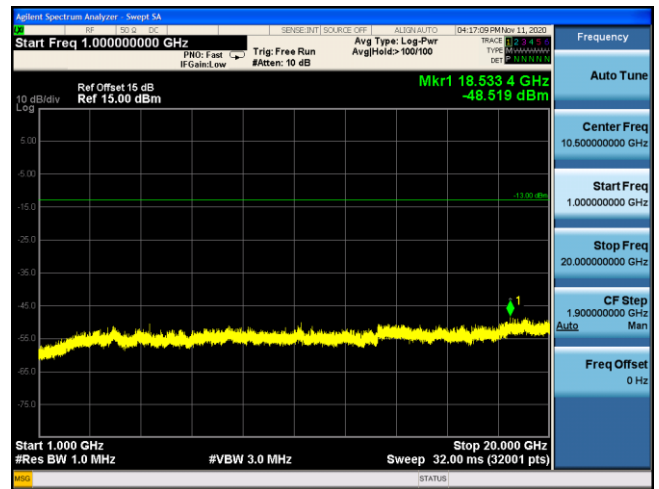

LTE Band 4 16QAM 1.4MHz CH19957 1RB#2_30MHz-1GHz **LTE Band 4 16QAM 1.4MHz CH19957 1RB#2_1GHz-20GHz**

LTE Band 4 16QAM 3MHz CH19965 1RB#7_30MHz-1GHz **LTE Band 4 16QAM 3MHz CH19965 1RB#7_1GHz-20GHz**

LTE Band 4 16QAM 5MHz CH19975 1RB#12_30MHz-1GHz **LTE Band 4 16QAM 5MHz CH19975 1RB#12_1GHz-20GHz**

LTE Band 4 16QAM 10MHz CH20000 1RB#25_30MHz-1GHz

LTE Band 4 16QAM 10MHz CH20000 1RB#25_1GHz-20GHz

LTE Band 4 16QAM 15MHz CH20025 1RB#36_30MHz-1GHz

LTE Band 4 16QAM 15MHz CH20025 1RB#36_1GHz-20GHz

LTE Band 4 16QAM 20MHz CH20050 1RB#49_30MHz-1GHz