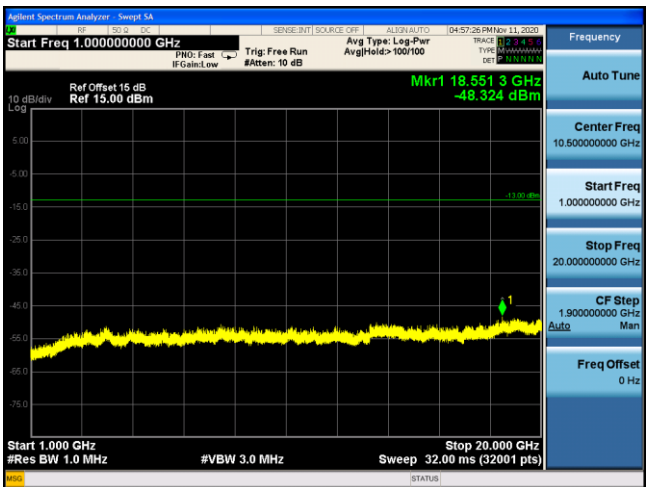

LTE Band 4 16QAM 10MHz CH20350 1RB#25_1GHz-20GHz