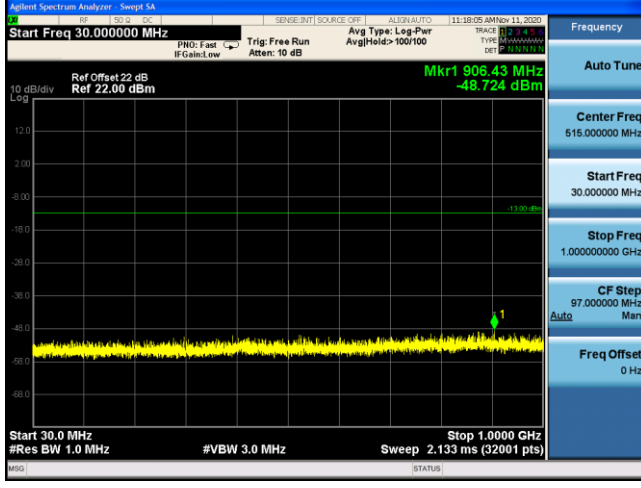

LTE Band 4 QPSK 5MHz CH20175 1RB#12_30MHz-1GHz

LTE Band 4 QPSK 5MHz CH20175 1RB#12_1GHz-20GHz

LTE Band 4 QPSK 10MHz CH20175 1RB#25_30MHz-1GHz **LTE Band 4 QPSK 10MHz CH20175 1RB#25_1GHz-20GHz**

LTE Band 4 QPSK 15MHz CH20175 1RB#36_30MHz-1GHz **LTE Band 4 QPSK 15MHz CH20175 1RB#36_1GHz-20GHz**

LTE Band 4 QPSK 20MHz CH20175 1RB#49_30MHz-1GHz **LTE Band 4 QPSK 20MHz CH20175 1RB#49_1GHz-20GHz**

LTE Band 4 16QAM 1.4MHz CH20175 1RB#2_30MHz-1GHz

LTE Band 4 16QAM 1.4MHz CH20175 1RB#2_1GHz-20GHz

LTE Band 4 16QAM 3MHz CH20175 1RB#7_30MHz-1GHz

LTE Band 4 16QAM 3MHz CH20175 1RB#7_1GHz-20GHz

LTE Band 4 16QAM 5MHz CH20175 1RB#12_30MHz-1GHz

LTE Band 4 16QAM 5MHz CH20175 1RB#12_1GHz-20GHz

LTE Band 4 QPSK 1.4MHz CH20393 1RB#2_30MHz-1GHz **LTE Band 4 QPSK 1.4MHz CH20393 1RB#2_1GHz-20GHz**