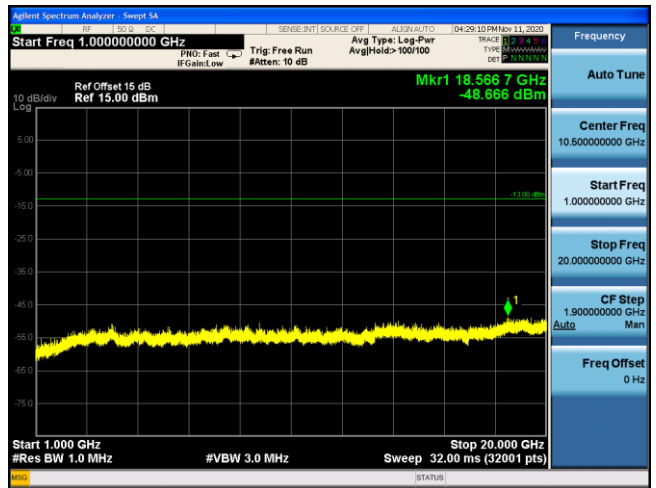

LTE Band 4 16QAM 1.4MHz CH19957 1RB#2_30MHz-1GHz **LTE Band 4 16QAM 1.4MHz CH19957 1RB#2_1GHz-20GHz**

LTE Band 4 16QAM 3MHz CH19965 1RB#7_30MHz-1GHz **LTE Band 4 16QAM 3MHz CH19965 1RB#7_1GHz-20GHz**

LTE Band 4 16QAM 5MHz CH19975 1RB#12_30MHz-1GHz **LTE Band 4 16QAM 5MHz CH19975 1RB#12_1GHz-20GHz**

LTE Band 4 16QAM 10MHz CH20000 1RB#25_30MHz-1GHz

LTE Band 4 16QAM 10MHz CH20000 1RB#25_1GHz-20GHz

LTE Band 4 16QAM 15MHz CH20025 1RB#36_30MHz-1GHz

LTE Band 4 16QAM 15MHz CH20025 1RB#36_1GHz-20GHz

LTE Band 4 16QAM 20MHz CH20050 1RB#49_30MHz-1GHz

LTE Band 4 16QAM 20MHz CH20050 1RB#49_1GHz-20GHz

LTE Band 4 QPSK 1.4MHz CH20175 1RB#2_30MHz-1GHz

LTE Band 4 QPSK 1.4MHz CH20175 1RB#2_1GHz-20GHz

LTE Band 4 QPSK 3MHz CH20175 1RB#7_30MHz-1GHz

LTE Band 4 QPSK 3MHz CH20175 1RB#7_1GHz-20GHz