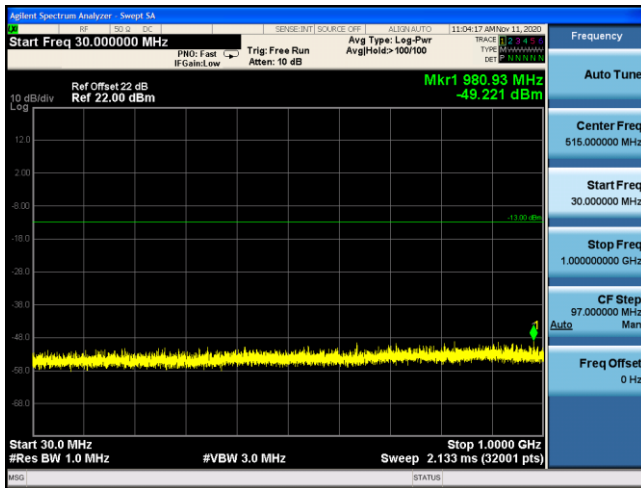

LTE Band 4 16QAM 1.4MHz CH19957 1RB#2_30MHz-1GHz **LTE Band 4 16QAM 1.4MHz CH19957 1RB#2_1GHz-20GHz**

LTE Band 4 16QAM 3MHz CH19965 1RB#7_30MHz-1GHz **LTE Band 4 16QAM 3MHz CH19965 1RB#7_1GHz-20GHz**

LTE Band 4 16QAM 5MHz CH19975 1RB#12_30MHz-1GHz **LTE Band 4 16QAM 5MHz CH19975 1RB#12_1GHz-20GHz**

LTE Band 4 16QAM 10MHz CH20000 1RB#25_30MHz-1GHz

LTE Band 4 16QAM 10MHz CH20000 1RB#25_1GHz-20GHz

LTE Band 4 16QAM 15MHz CH20025 1RB#36_30MHz-1GHz

LTE Band 4 16QAM 15MHz CH20025 1RB#36_1GHz-20GHz

LTE Band 4 16QAM 20MHz CH20050 1RB#49_30MHz-1GHz