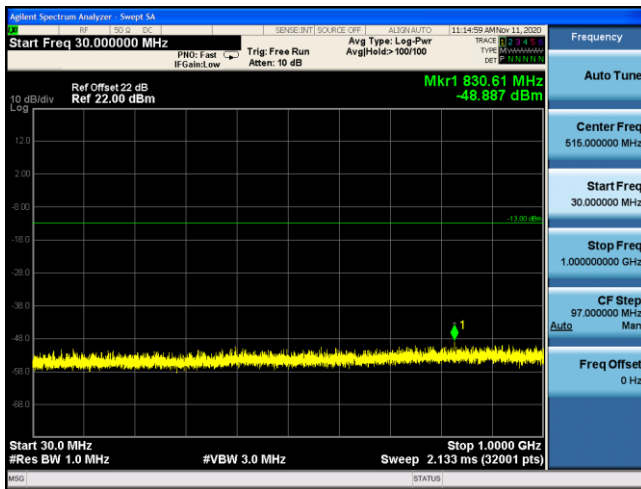

LTE Band 4 16QAM 1.4MHz CH19957 1RB#2_30MHz-1GHz **LTE Band 4 16QAM 1.4MHz CH19957 1RB#2_1GHz-20GHz**

LTE Band 4 16QAM 3MHz CH19965 1RB#7_30MHz-1GHz **LTE Band 4 16QAM 3MHz CH19965 1RB#7_1GHz-20GHz**

LTE Band 4 16QAM 5MHz CH19975 1RB#12_30MHz-1GHz **LTE Band 4 16QAM 5MHz CH19975 1RB#12_1GHz-20GHz**

LTE Band 4 16QAM 10MHz CH20000 1RB#25_30MHz-1GHz

LTE Band 4 16QAM 10MHz CH20000 1RB#25_1GHz-20GHz

LTE Band 4 16QAM 15MHz CH20025 1RB#36_30MHz-1GHz

LTE Band 4 16QAM 15MHz CH20025 1RB#36_1GHz-20GHz

LTE Band 4 16QAM 20MHz CH20050 1RB#49_30MHz-1GHz

LTE Band 4 16QAM 20MHz CH20050 1RB#49_1GHz-20GHz

LTE Band 4 QPSK 1.4MHz CH20175 1RB#2_30MHz-1GHz

LTE Band 4 QPSK 1.4MHz CH20175 1RB#2_1GHz-20GHz

LTE Band 4 QPSK 3MHz CH20175 1RB#7_30MHz-1GHz

LTE Band 4 QPSK 3MHz CH20175 1RB#7_1GHz-20GHz