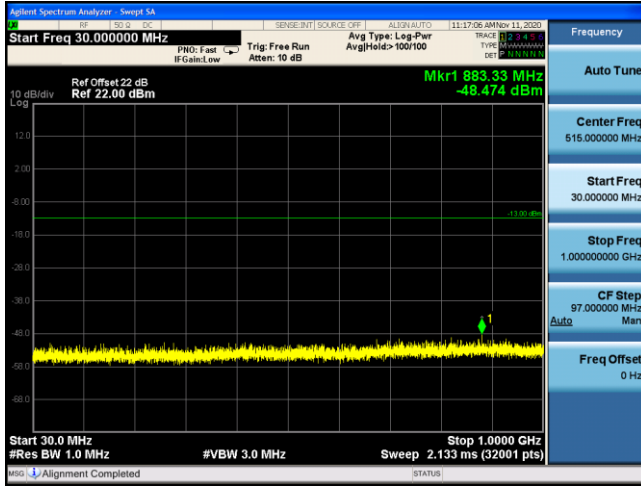

LTE Band 4 QPSK 5MHz CH20175 1RB#12_30MHz-1GHz

LTE Band 4 QPSK 5MHz CH20175 1RB#12_1GHz-20GHz

LTE Band 4 QPSK 10MHz CH20175 1RB#25_30MHz-1GHz **LTE Band 4 QPSK 10MHz CH20175 1RB#25_1GHz-20GHz**

LTE Band 4 QPSK 15MHz CH20175 1RB#36_30MHz-1GHz **LTE Band 4 QPSK 15MHz CH20175 1RB#36_1GHz-20GHz**

LTE Band 4 QPSK 20MHz CH20175 1RB#49_30MHz-1GHz **LTE Band 4 QPSK 20MHz CH20175 1RB#49_1GHz-20GHz**

LTE Band 4 16QAM 1.4MHz CH20175 1RB#2_30MHz-1GHz

LTE Band 4 16QAM 1.4MHz CH20175 1RB#2_1GHz-20GHz

LTE Band 4 16QAM 3MHz CH20175 1RB#7_30MHz-1GHz

LTE Band 4 16QAM 3MHz CH20175 1RB#7_1GHz-20GHz

LTE Band 4 16QAM 5MHz CH20175 1RB#12_30MHz-1GHz

LTE Band 4 16QAM 5MHz CH20175 1RB#12_1GHz-20GHz

LTE Band 4 QPSK 1.4MHz CH20393 1RB#2_30MHz-1GHz **LTE Band 4 QPSK 1.4MHz CH20393 1RB#2_1GHz-20GHz**