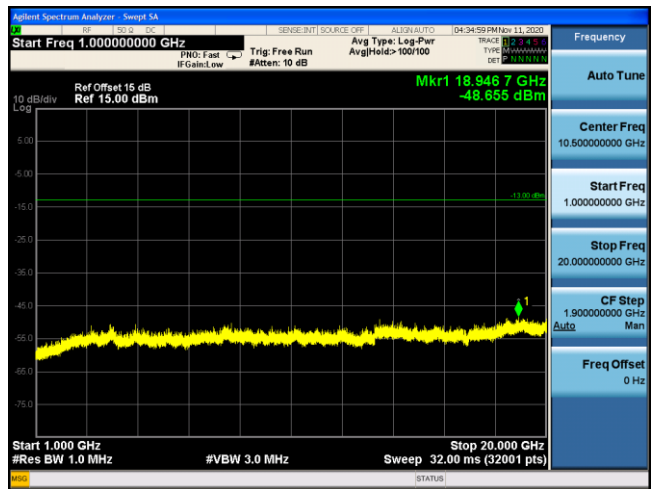

LTE Band 4 QPSK 5MHz CH20175 1RB#12_30MHz-1GHz

LTE Band 4 QPSK 5MHz CH20175 1RB#12_1GHz-20GHz

LTE Band 4 QPSK 10MHz CH20175 1RB#25_30MHz-1GHz **LTE Band 4 QPSK 10MHz CH20175 1RB#25_1GHz-20GHz**

LTE Band 4 QPSK 15MHz CH20175 1RB#36_30MHz-1GHz **LTE Band 4 QPSK 15MHz CH20175 1RB#36_1GHz-20GHz**

LTE Band 4 QPSK 20MHz CH20175 1RB#49_30MHz-1GHz **LTE Band 4 QPSK 20MHz CH20175 1RB#49_1GHz-20GHz**

LTE Band 4 16QAM 1.4MHz CH20175 1RB#2_30MHz-1GHz

LTE Band 4 16QAM 1.4MHz CH20175 1RB#2_1GHz-20GHz

LTE Band 4 16QAM 3MHz CH20175 1RB#7_30MHz-1GHz