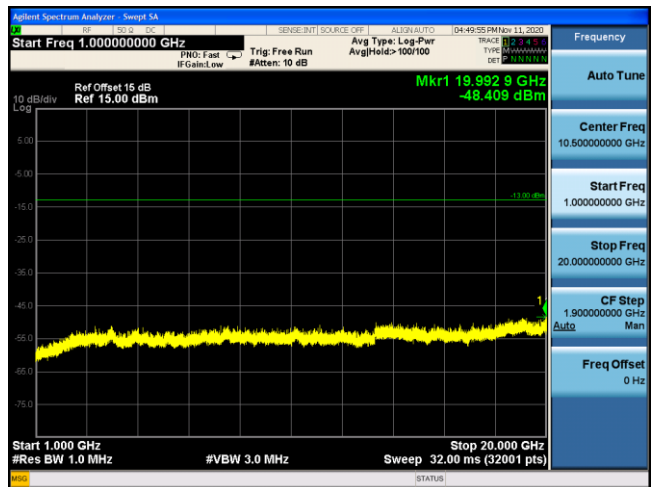

LTE Band 4 16QAM 1.4MHz CH20393 1RB#2_1GHz-20GHz