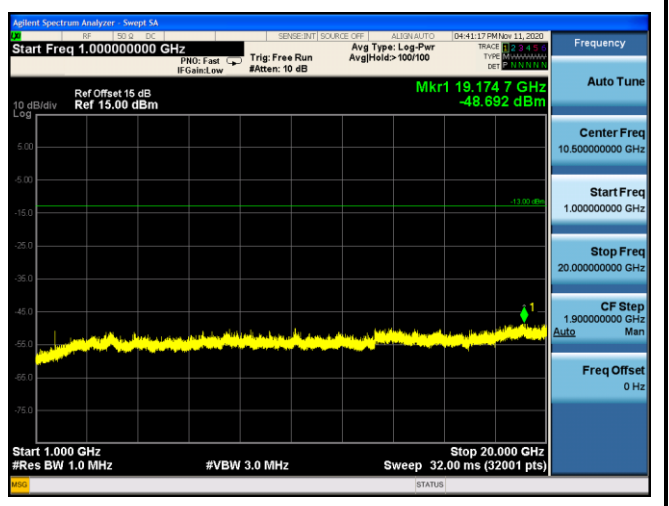

LTE Band 4 QPSK 5MHz CH20175 1RB#12_30MHz-1GHz

LTE Band 4 QPSK 5MHz CH20175 1RB#12_1GHz-20GHz

LTE Band 4 QPSK 10MHz CH20175 1RB#25_30MHz-1GHz **LTE Band 4 QPSK 10MHz CH20175 1RB#25_1GHz-20GHz**

LTE Band 4 QPSK 15MHz CH20175 1RB#36_30MHz-1GHz **LTE Band 4 QPSK 15MHz CH20175 1RB#36_1GHz-20GHz**

LTE Band 4 QPSK 20MHz CH20175 1RB#49_30MHz-1GHz **LTE Band 4 QPSK 20MHz CH20175 1RB#49_1GHz-20GHz**

LTE Band 4 16QAM 1.4MHz CH20175 1RB#2_30MHz-1GHz

LTE Band 4 16QAM 1.4MHz CH20175 1RB#2_1GHz-20GHz

LTE Band 4 16QAM 3MHz CH20175 1RB#7_30MHz-1GHz