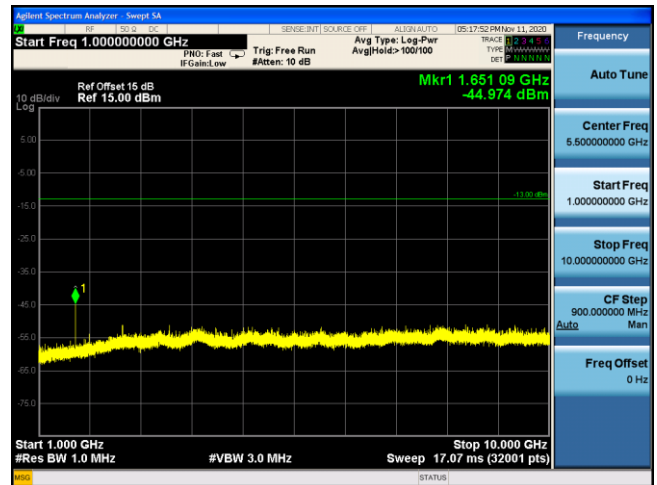

LTE Band 4 16QAM 20MHz CH20300 1RB#49_1GHz-20GHz

Test Mode	Modulation	Channel/ Frequency (MHz)	Bandwidth (MHz)	RB Size	RB Offset	Test Result
LTE Band 5 (Low Channel)	QPSK	CH20407 / 824.7MHz	1.4	1	2	Pass
		CH20415 / 825.5MHz	3	1	7	Pass
		CH20425 / 826.5MHz	5	1	12	Pass
		CH20450 / 829MHz	10	1	25	Pass
	16QAM	CH20407 / 824.7MHz	1.4	1	2	Pass
		CH20415 / 825.5MHz	3	1	7	Pass
		CH20425 / 826.5MHz	5	1	12	Pass
		CH20450 / 829MHz	10	1	25	Pass
LTE Band 5 (Middle Channel)	QPSK	CH20525 / 836.5MHz	1.4	1	2	Pass
			3	1	7	Pass
			5	1	12	Pass
			10	1	25	Pass
	16QAM		1.4	1	2	Pass
			3	1	7	Pass
			5	1	12	Pass
			10	1	25	Pass
LTE Band 5 (High Channel)	QPSK	CH20643 / 848.3MHz	1.4	1	2	Pass
		CH20635 / 847.5MHz	3	1	7	Pass
		CH20625 / 846.5MHz	5	1	12	Pass
		CH20600 / 844MHz	10	1	25	Pass
	16QAM	CH20643 / 848.3MHz	1.4	1	2	Pass
		CH20635 / 847.5MHz	3	1	7	Pass
		CH20625 / 846.5MHz	5	1	12	Pass
		CH20600 / 844MHz	10	1	25	Pass

LTE Band 5 QPSK 1.4MHz CH20407 1RB#2_30MHz-1GHz **LTE Band 5 QPSK 1.4MHz CH20407 1RB#2_1GHz-10GHz**

LTE Band 5 QPSK 3MHz CH20415 1RB#7_30MHz-1GHz **LTE Band 5 QPSK 3MHz CH20415 1RB#7_1GHz-10GHz**

LTE Band 5 QPSK 5MHz CH20425 1RB#12_30MHz-1GHz **LTE Band 5 QPSK 5MHz CH20425 1RB#12_1GHz-10GHz**