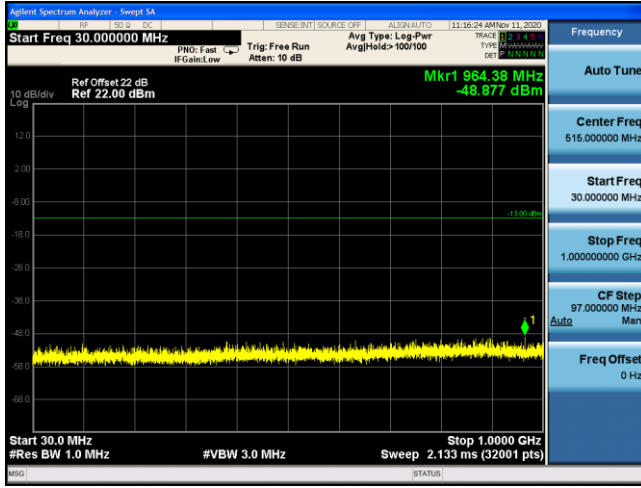

LTE Band 4 16QAM 20MHz CH20050 1RB#49_1GHz-20GHz

LTE Band 4 QPSK 1.4MHz CH20175 1RB#2_30MHz-1GHz

LTE Band 4 QPSK 1.4MHz CH20175 1RB#2_1GHz-20GHz

LTE Band 4 QPSK 3MHz CH20175 1RB#7_30MHz-1GHz

LTE Band 4 QPSK 3MHz CH20175 1RB#7_1GHz-20GHz

LTE Band 4 QPSK 5MHz CH20175 1RB#12_30MHz-1GHz

LTE Band 4 QPSK 5MHz CH20175 1RB#12_1GHz-20GHz

LTE Band 4 QPSK 10MHz CH20175 1RB#25_30MHz-1GHz **LTE Band 4 QPSK 10MHz CH20175 1RB#25_1GHz-20GHz**

LTE Band 4 QPSK 15MHz CH20175 1RB#36_30MHz-1GHz **LTE Band 4 QPSK 15MHz CH20175 1RB#36_1GHz-20GHz**