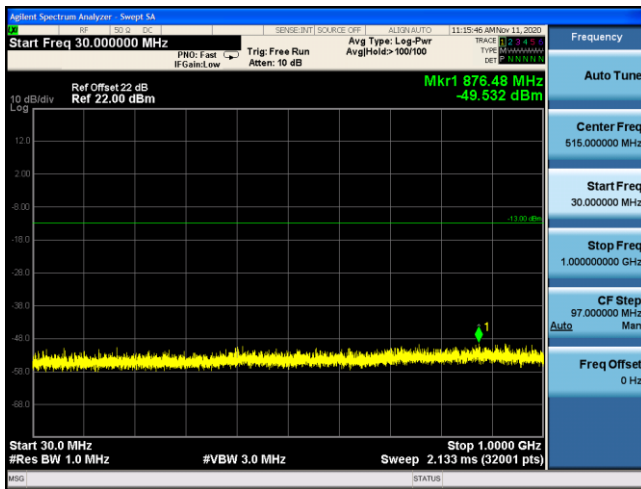

LTE Band 4 QPSK 5MHz CH20175 1RB#12_30MHz-1GHz

LTE Band 4 QPSK 5MHz CH20175 1RB#12_1GHz-20GHz

LTE Band 4 QPSK 10MHz CH20175 1RB#25_30MHz-1GHz **LTE Band 4 QPSK 10MHz CH20175 1RB#25_1GHz-20GHz**

LTE Band 4 QPSK 15MHz CH20175 1RB#36_30MHz-1GHz **LTE Band 4 QPSK 15MHz CH20175 1RB#36_1GHz-20GHz**

LTE Band 4 QPSK 20MHz CH20175 1RB#49_30MHz-1GHz **LTE Band 4 QPSK 20MHz CH20175 1RB#49_1GHz-20GHz**

LTE Band 4 16QAM 1.4MHz CH20175 1RB#2_30MHz-1GHz

LTE Band 4 16QAM 1.4MHz CH20175 1RB#2_1GHz-20GHz

LTE Band 4 16QAM 3MHz CH20175 1RB#7_30MHz-1GHz