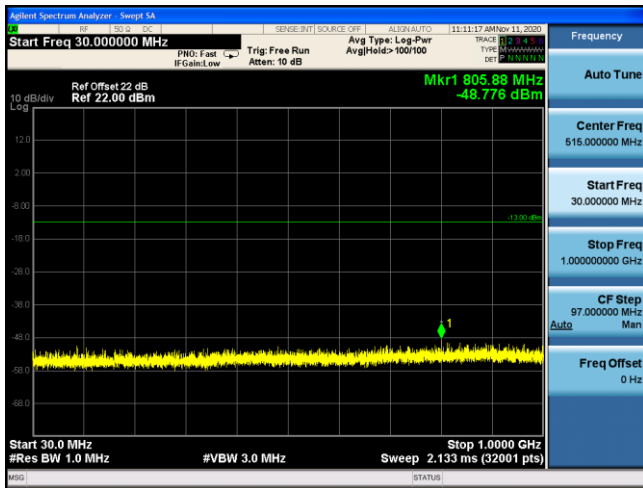

LTE Band 4 16QAM 1.4MHz CH19957 1RB#2_30MHz-1GHz **LTE Band 4 16QAM 1.4MHz CH19957 1RB#2_1GHz-20GHz**

LTE Band 4 16QAM 3MHz CH19965 1RB#7_30MHz-1GHz **LTE Band 4 16QAM 3MHz CH19965 1RB#7_1GHz-20GHz**

LTE Band 4 16QAM 5MHz CH19975 1RB#12_30MHz-1GHz **LTE Band 4 16QAM 5MHz CH19975 1RB#12_1GHz-20GHz**

LTE Band 4 16QAM 10MHz CH20000 1RB#25_30MHz-1GHz

LTE Band 4 16QAM 10MHz CH20000 1RB#25_1GHz-20GHz

LTE Band 4 16QAM 15MHz CH20025 1RB#36_30MHz-1GHz

LTE Band 4 16QAM 15MHz CH20025 1RB#36_1GHz-20GHz

LTE Band 4 16QAM 20MHz CH20050 1RB#49_30MHz-1GHz

LTE Band 4 16QAM 20MHz CH20050 1RB#49_1GHz-20GHz

LTE Band 4 QPSK 1.4MHz CH20175 1RB#2_30MHz-1GHz

LTE Band 4 QPSK 1.4MHz CH20175 1RB#2_1GHz-20GHz

LTE Band 4 QPSK 3MHz CH20175 1RB#7_30MHz-1GHz

LTE Band 4 QPSK 3MHz CH20175 1RB#7_1GHz-20GHz