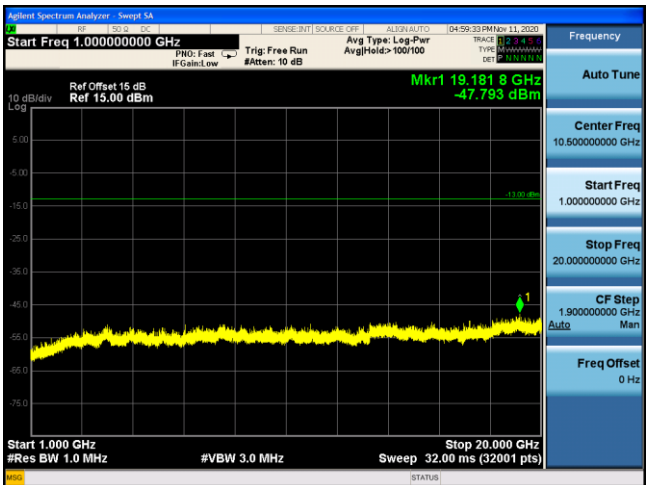

LTE Band 4 16QAM 10MHz CH20350 1RB#25_30MHz-1GHz

LTE Band 4 16QAM 10MHz CH20350 1RB#25_1GHz-20GHz

LTE Band 4 16QAM 15MHz CH20325 1RB#36_30MHz-1GHz

LTE Band 4 16QAM 15MHz CH20325 1RB#36_1GHz-20GHz

LTE Band 4 16QAM 20MHz CH20300 1RB#49_30MHz-1GHz