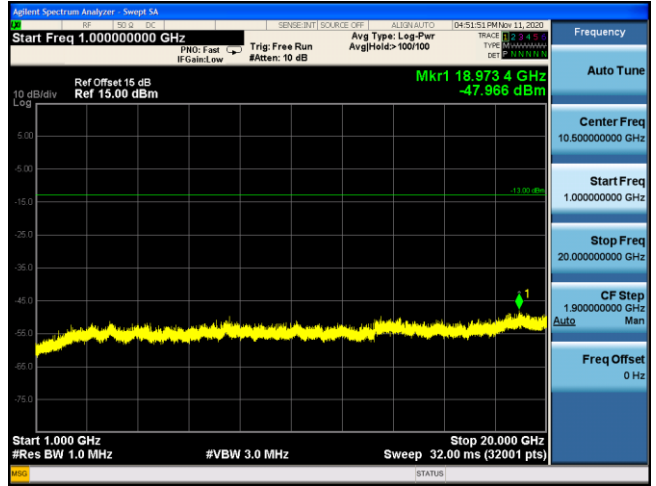

LTE Band 4 16QAM 3MHz CH20385 1RB#7_1GHz-20GHz