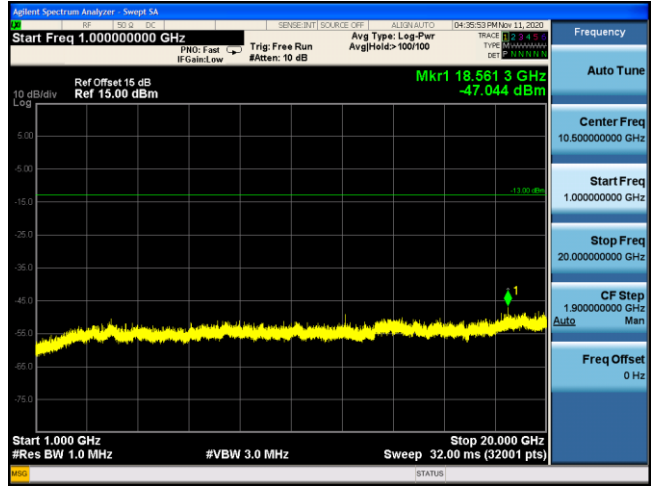

LTE Band 4 16QAM 20MHz CH20050 1RB#49_1GHz-20GHz

LTE Band 4 QPSK 1.4MHz CH20175 1RB#2_30MHz-1GHz

LTE Band 4 QPSK 1.4MHz CH20175 1RB#2_1GHz-20GHz

LTE Band 4 QPSK 3MHz CH20175 1RB#7_30MHz-1GHz

LTE Band 4 QPSK 3MHz CH20175 1RB#7_1GHz-20GHz

LTE Band 4 QPSK 5MHz CH20175 1RB#12_30MHz-1GHz

LTE Band 4 QPSK 5MHz CH20175 1RB#12_1GHz-20GHz

LTE Band 4 QPSK 10MHz CH20175 1RB#25_30MHz-1GHz **LTE Band 4 QPSK 10MHz CH20175 1RB#25_1GHz-20GHz**

LTE Band 4 QPSK 15MHz CH20175 1RB#36_30MHz-1GHz **LTE Band 4 QPSK 15MHz CH20175 1RB#36_1GHz-20GHz**