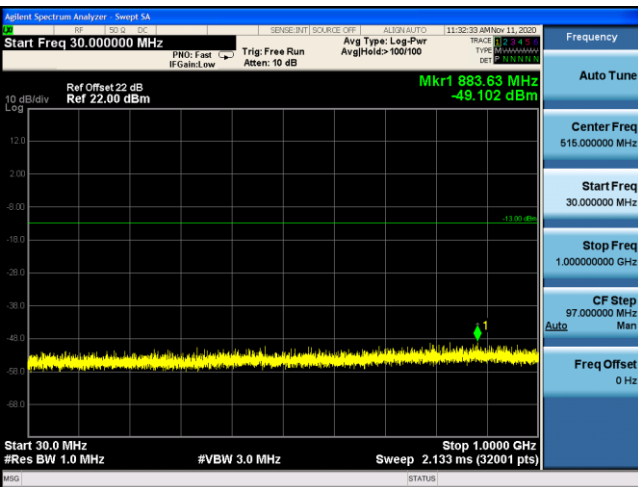

LTE Band 4 16QAM 10MHz CH20350 1RB#25_30MHz-1GHz