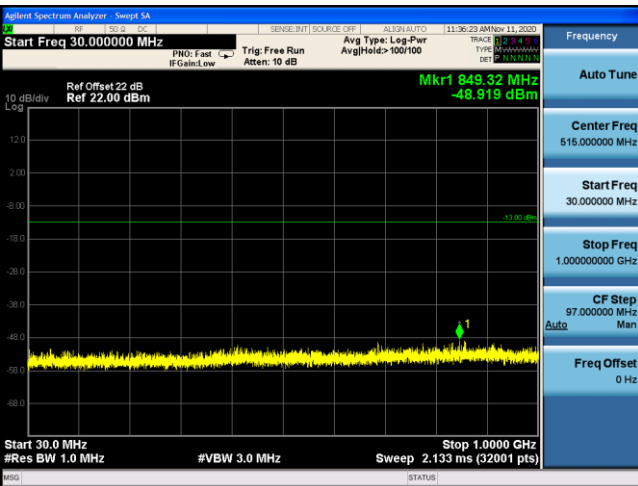

LTE Band 4 16QAM 10MHz CH20350 1RB#25_30MHz-1GHz

LTE Band 4 16QAM 10MHz CH20350 1RB#25_1GHz-20GHz

LTE Band 4 16QAM 15MHz CH20325 1RB#36_30MHz-1GHz

LTE Band 4 16QAM 15MHz CH20325 1RB#36_1GHz-20GHz

LTE Band 4 16QAM 20MHz CH20300 1RB#49_30MHz-1GHz