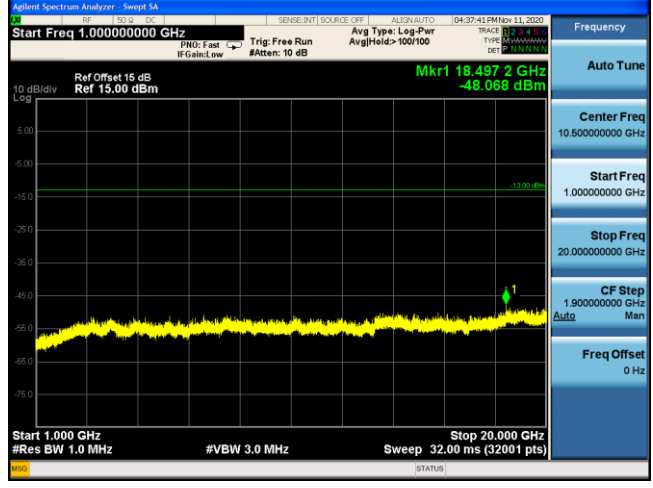

LTE Band 4 16QAM 20MHz CH20050 1RB#49_1GHz-20GHz

LTE Band 4 QPSK 1.4MHz CH20175 1RB#2_30MHz-1GHz

LTE Band 4 QPSK 1.4MHz CH20175 1RB#2_1GHz-20GHz

LTE Band 4 QPSK 3MHz CH20175 1RB#7_30MHz-1GHz

LTE Band 4 QPSK 3MHz CH20175 1RB#7_1GHz-20GHz

LTE Band 4 QPSK 5MHz CH20175 1RB#12_30MHz-1GHz

LTE Band 4 QPSK 5MHz CH20175 1RB#12_1GHz-20GHz

LTE Band 4 QPSK 10MHz CH20175 1RB#25_30MHz-1GHz **LTE Band 4 QPSK 10MHz CH20175 1RB#25_1GHz-20GHz**

LTE Band 4 QPSK 15MHz CH20175 1RB#36_30MHz-1GHz **LTE Band 4 QPSK 15MHz CH20175 1RB#36_1GHz-20GHz**