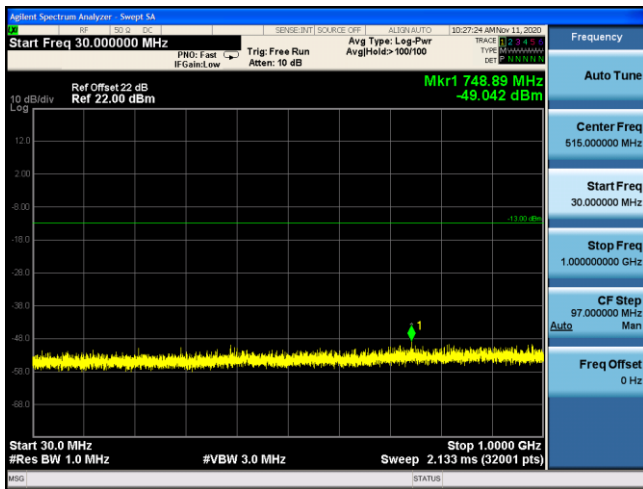

LTE Band 2 16QAM 10MHz CH18650 1RB#25_30MHz-1GHz

LTE Band 2 16QAM 10MHz CH18650 1RB#25_1GHz-20GHz

LTE Band 2 16QAM 15MHz CH18675 1RB#36_30MHz-1GHz

LTE Band 2 16QAM 15MHz CH18675 1RB#36_1GHz-20GHz

LTE Band 2 16QAM 20MHz CH18700 1RB#49_30MHz-1GHz

LTE Band 2 16QAM 20MHz CH18700 1RB#49_1GHz-20GHz

LTE Band 2 QPSK 1.4MHz CH18900 1RB#2_30MHz-1GHz

LTE Band 2 QPSK 1.4MHz CH18900 1RB#2_1GHz-20GHz

LTE Band 2 QPSK 3MHz CH18900 1RB#7_30MHz-1GHz

LTE Band 2 QPSK 3MHz CH18900 1RB#7_1GHz-20GHz