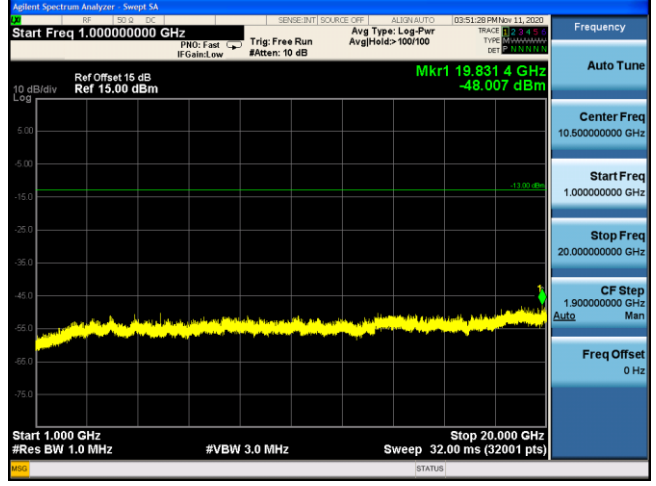

LTE Band 2 16QAM 3MHz CH18900 1RB#7_30MHz-1GHz

LTE Band 2 16QAM 3MHz CH18900 1RB#7_1GHz-20GHz

LTE Band 2 16QAM 5MHz CH18900 1RB#12_30MHz-1GHz

LTE Band 2 16QAM 5MHz CH18900 1RB#12_1GHz-20GHz

LTE Band 2 QPSK 1.4MHz CH19193 1RB#2_30MHz-1GHz

LTE Band 2 QPSK 1.4MHz CH19193 1RB#2_1GHz-20GHz

LTE Band 2 QPSK 3MHz CH19185 1RB#7_30MHz-1GHz

LTE Band 2 QPSK 3MHz CH19185 1RB#7_1GHz-20GHz

LTE Band 2 QPSK 5MHz CH19175 1RB#12_30MHz-1GHz

LTE Band 2 QPSK 5MHz CH19175 1RB#12_1GHz-20GHz