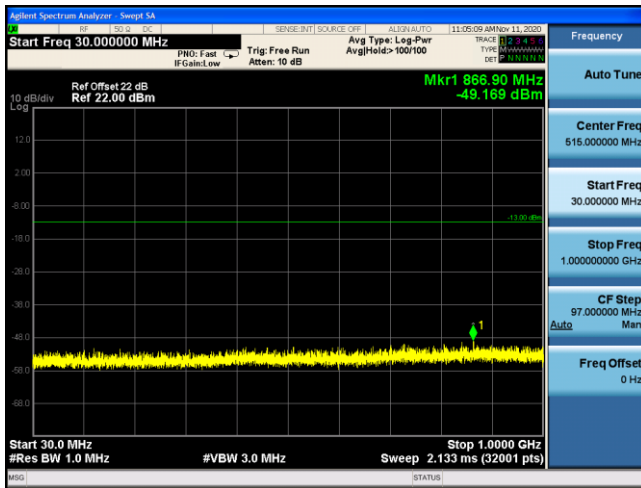

Test Mode	Modulation	Channel/ Frequency (MHz)	Bandwidth (MHz)	RB Size	RB Offset	Test Result
LTE Band 4 (High Channel)	QPSK	CH20393 / 1754.3MHz	1.4	1	2	Pass
		CH20385 / 1753.5MHz	3	1	7	Pass
		CH20375 / 1752.5MHz	5	1	12	Pass
		CH20350 / 1750MHz	10	1	25	Pass
		CH20325 / 1747.5MHz	15	1	36	Pass
		CH20300 / 1745MHz	20	1	49	Pass
	16QAM	CH20393 / 1754.3MHz	1.4	1	2	Pass
		CH20385 / 1753.5MHz	3	1	7	Pass
		CH20375 / 1752.5MHz	5	1	12	Pass
		CH20350 / 1750MHz	10	1	25	Pass
		CH20325 / 1747.5MHz	15	1	36	Pass
		CH20300 / 1745MHz	20	1	49	Pass

LTE Band 4 QPSK 1.4MHz CH19957 1RB#2_30MHz-1GHz **LTE Band 4 QPSK 1.4MHz CH19957 1RB#2_1GHz-20GHz**

LTE Band 4 QPSK 3MHz CH19965 1RB#7_30MHz-1GHz **LTE Band 4 QPSK 3MHz CH19965 1RB#7_1GHz-20GHz**

LTE Band 4 QPSK 5MHz CH19975 1RB#12_30MHz-1GHz **LTE Band 4 QPSK 5MHz CH19975 1RB#12_1GHz-20GHz**