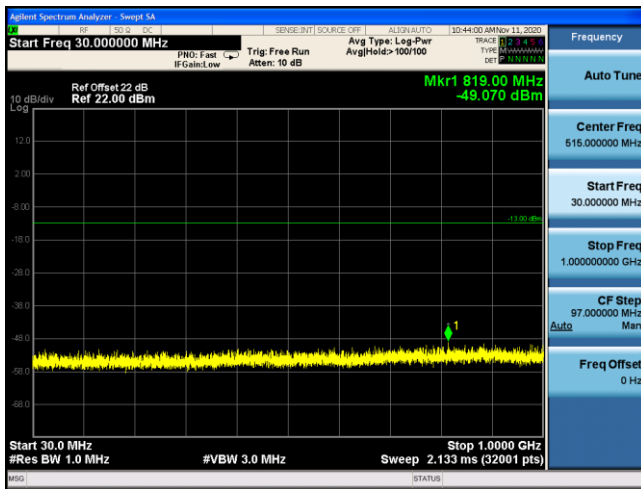

LTE Band 2 16QAM 1.4MHz CH19193 1RB#2_30MHz-1GHz