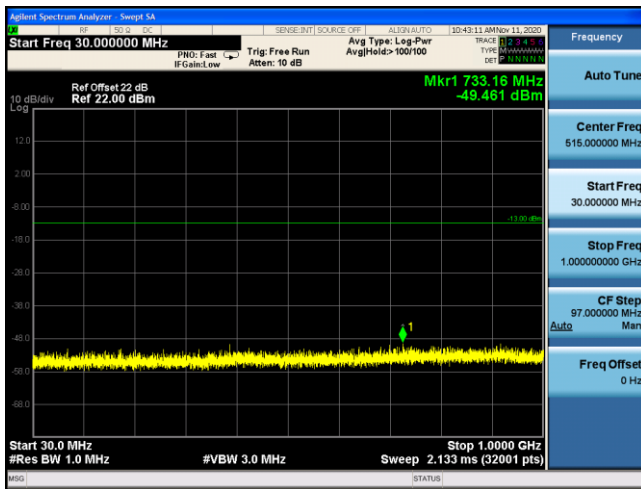

LTE Band 2 16QAM 3MHz CH18900 1RB#7_30MHz-1GHz

LTE Band 2 16QAM 3MHz CH18900 1RB#7_1GHz-20GHz

LTE Band 2 16QAM 5MHz CH18900 1RB#12_30MHz-1GHz

LTE Band 2 16QAM 5MHz CH18900 1RB#12_1GHz-20GHz

LTE Band 2 QPSK 1.4MHz CH19193 1RB#2_30MHz-1GHz

LTE Band 2 QPSK 1.4MHz CH19193 1RB#2_1GHz-20GHz

LTE Band 2 QPSK 3MHz CH19185 1RB#7_30MHz-1GHz

LTE Band 2 QPSK 3MHz CH19185 1RB#7_1GHz-20GHz

LTE Band 2 QPSK 5MHz CH19175 1RB#12_30MHz-1GHz

LTE Band 2 QPSK 5MHz CH19175 1RB#12_1GHz-20GHz