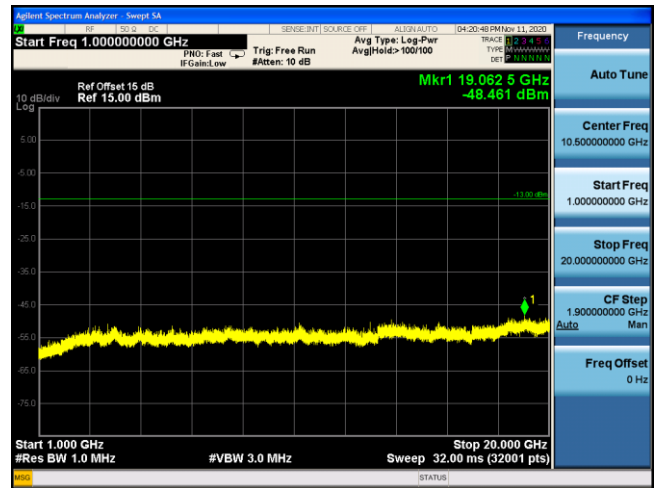

Test Mode	Modulation	Channel/ Frequency (MHz)	Bandwidth (MHz)	RB Size	RB Offset	Test Result
LTE Band 4 (High Channel)	QPSK	CH20393 / 1754.3MHz	1.4	1	2	Pass
		CH20385 / 1753.5MHz	3	1	7	Pass
		CH20375 / 1752.5MHz	5	1	12	Pass
		CH20350 / 1750MHz	10	1	25	Pass
		CH20325 / 1747.5MHz	15	1	36	Pass
		CH20300 / 1745MHz	20	1	49	Pass
	16QAM	CH20393 / 1754.3MHz	1.4	1	2	Pass
		CH20385 / 1753.5MHz	3	1	7	Pass
		CH20375 / 1752.5MHz	5	1	12	Pass
		CH20350 / 1750MHz	10	1	25	Pass
		CH20325 / 1747.5MHz	15	1	36	Pass
		CH20300 / 1745MHz	20	1	49	Pass

LTE Band 4 QPSK 1.4MHz CH19957 1RB#2_30MHz-1GHz **LTE Band 4 QPSK 1.4MHz CH19957 1RB#2_1GHz-20GHz**

LTE Band 4 QPSK 3MHz CH19965 1RB#7_30MHz-1GHz **LTE Band 4 QPSK 3MHz CH19965 1RB#7_1GHz-20GHz**

LTE Band 4 QPSK 5MHz CH19975 1RB#12_30MHz-1GHz **LTE Band 4 QPSK 5MHz CH19975 1RB#12_1GHz-20GHz**