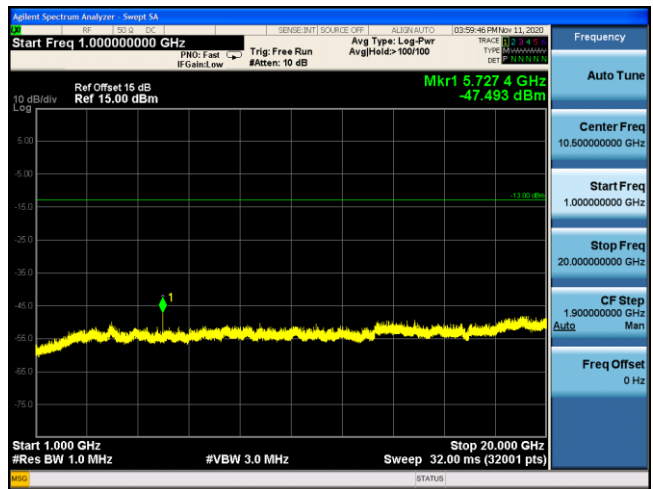

LTE Band 2 16QAM 1.4MHz CH19193 1RB#2_1GHz-20GHz