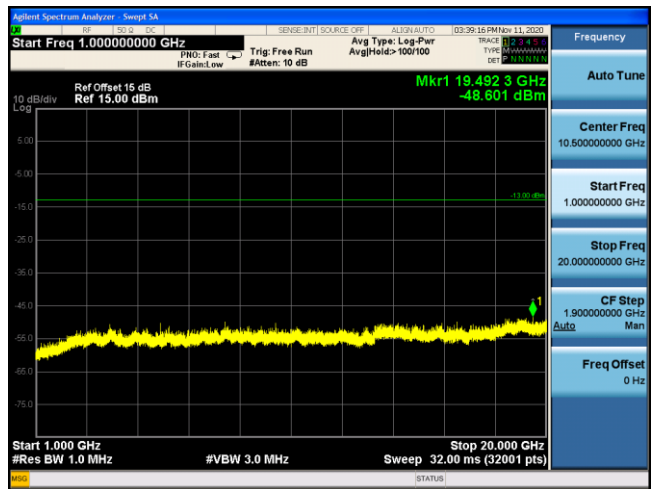

LTE Band 2 16QAM 10MHz CH18650 1RB#25_30MHz-1GHz

LTE Band 2 16QAM 10MHz CH18650 1RB#25_1GHz-20GHz

LTE Band 2 16QAM 15MHz CH18675 1RB#36_30MHz-1GHz

LTE Band 2 16QAM 15MHz CH18675 1RB#36_1GHz-20GHz

LTE Band 2 16QAM 20MHz CH18700 1RB#49_30MHz-1GHz

LTE Band 2 16QAM 20MHz CH18700 1RB#49_1GHz-20GHz

LTE Band 2 QPSK 1.4MHz CH18900 1RB#2_30MHz-1GHz

LTE Band 2 QPSK 1.4MHz CH18900 1RB#2_1GHz-20GHz

LTE Band 2 QPSK 3MHz CH18900 1RB#7_30MHz-1GHz

LTE Band 2 QPSK 3MHz CH18900 1RB#7_1GHz-20GHz