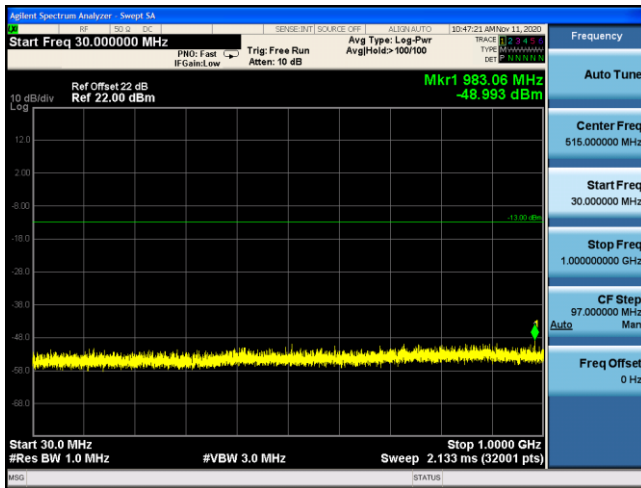

LTE Band 2 16QAM 5MHz CH19175 1RB#12_30MHz-1GHz