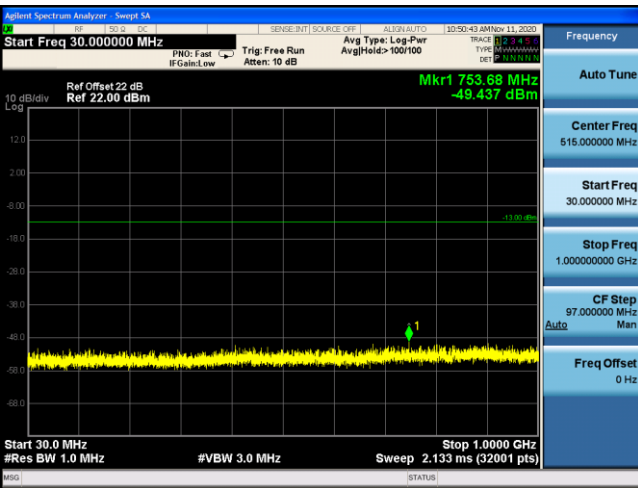

LTE Band 2 16QAM 5MHz CH19175 1RB#12_30MHz-1GHz

LTE Band 2 16QAM 5MHz CH19175 1RB#12_1GHz-20GHz

LTE Band 2 16QAM 10MHz CH19150 1RB#25_30MHz-1GHz

LTE Band 2 16QAM 10MHz CH19150 1RB#25_1GHz-20GHz

LTE Band 2 16QAM 15MHz CH19125 1RB#36_30MHz-1GHz