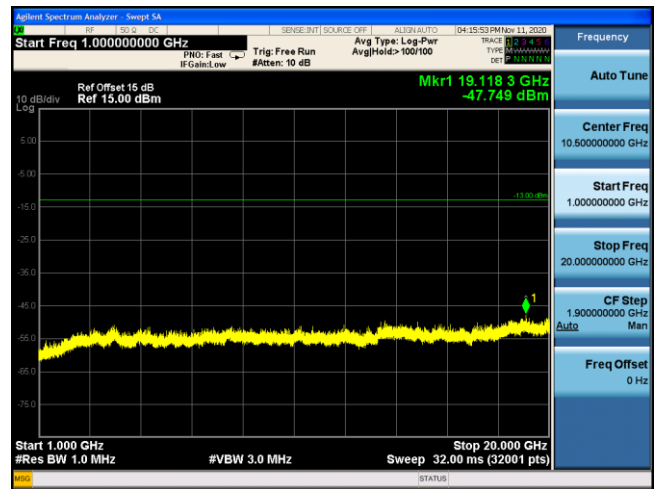

LTE Band 4 QPSK 1.4MHz CH19957 1RB#2_30MHz-1GHz   **LTE Band 4 QPSK 1.4MHz CH19957 1RB#2_1GHz-20GHz**