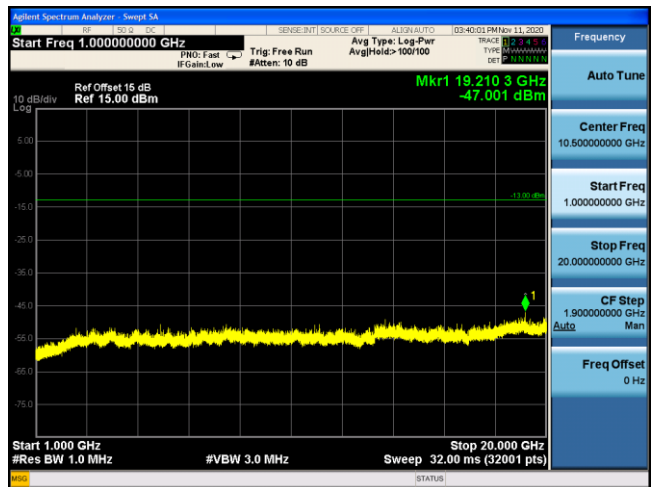

LTE Band 2 QPSK 15MHz CH18900 1RB#36_1GHz-20GHz

LTE Band 2 QPSK 20MHz CH18900 1RB#49_30MHz-1GHz

LTE Band 2 QPSK 20MHz CH18900 1RB#49_1GHz-20GHz

LTE Band 2 16QAM 1.4MHz CH18900 1RB#2_30MHz-1GHz

LTE Band 2 16QAM 1.4MHz CH18900 1RB#2_1GHz-20GHz

LTE Band 2 16QAM 3MHz CH18900 1RB#7_30MHz-1GHz

LTE Band 2 16QAM 3MHz CH18900 1RB#7_1GHz-20GHz

LTE Band 2 16QAM 5MHz CH18900 1RB#12_30MHz-1GHz

LTE Band 2 16QAM 5MHz CH18900 1RB#12_1GHz-20GHz

LTE Band 2 QPSK 1.4MHz CH19193 1RB#2_30MHz-1GHz