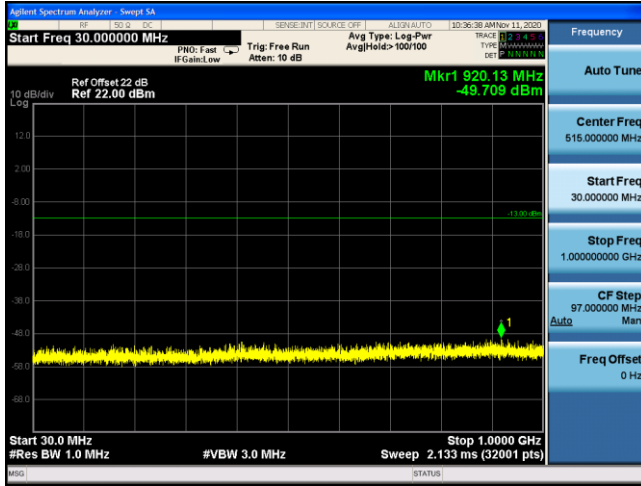

LTE Band 2 QPSK 15MHz CH18900 1RB#36_1GHz-20GHz

LTE Band 2 QPSK 20MHz CH18900 1RB#49_30MHz-1GHz

LTE Band 2 QPSK 20MHz CH18900 1RB#49_1GHz-20GHz

LTE Band 2 16QAM 1.4MHz CH18900 1RB#2_30MHz-1GHz

LTE Band 2 16QAM 1.4MHz CH18900 1RB#2_1GHz-20GHz

LTE Band 2 16QAM 3MHz CH18900 1RB#7_30MHz-1GHz

LTE Band 2 16QAM 3MHz CH18900 1RB#7_1GHz-20GHz

LTE Band 2 16QAM 5MHz CH18900 1RB#12_30MHz-1GHz

LTE Band 2 16QAM 5MHz CH18900 1RB#12_1GHz-20GHz

LTE Band 2 QPSK 1.4MHz CH19193 1RB#2_30MHz-1GHz