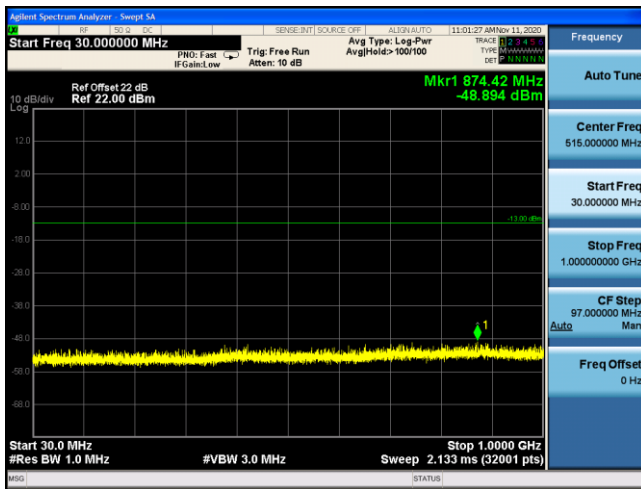

LTE Band 4 QPSK 1.4MHz CH19957 1RB#2_30MHz-1GHz   **LTE Band 4 QPSK 1.4MHz CH19957 1RB#2_1GHz-20GHz**