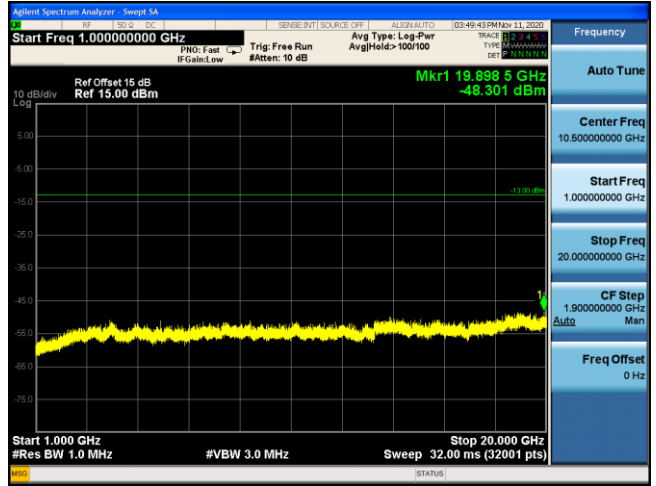

LTE Band 2 QPSK 15MHz CH18900 1RB#36_1GHz-20GHz

LTE Band 2 QPSK 20MHz CH18900 1RB#49_30MHz-1GHz

LTE Band 2 QPSK 20MHz CH18900 1RB#49_1GHz-20GHz

LTE Band 2 16QAM 1.4MHz CH18900 1RB#2_30MHz-1GHz

LTE Band 2 16QAM 1.4MHz CH18900 1RB#2_1GHz-20GHz

LTE Band 2 16QAM 3MHz CH18900 1RB#7_30MHz-1GHz

LTE Band 2 16QAM 3MHz CH18900 1RB#7_1GHz-20GHz

LTE Band 2 16QAM 5MHz CH18900 1RB#12_30MHz-1GHz

LTE Band 2 16QAM 5MHz CH18900 1RB#12_1GHz-20GHz

LTE Band 2 QPSK 1.4MHz CH19193 1RB#2_30MHz-1GHz