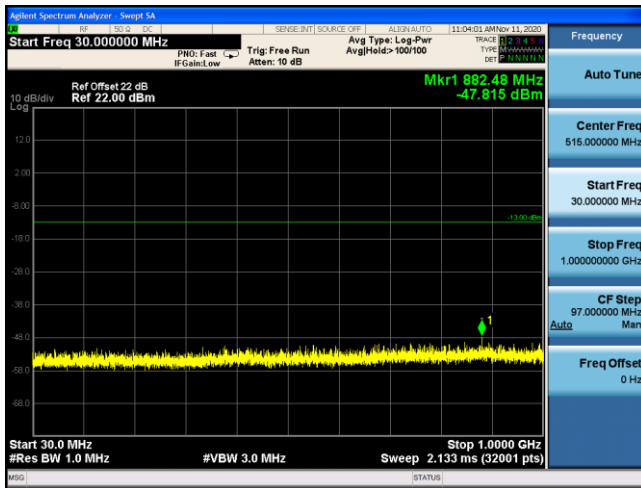

LTE Band 4 QPSK 3MHz CH19965 1RB#7_30MHz-1GHz   **LTE Band 4 QPSK 3MHz CH19965 1RB#7_1GHz-20GHz**