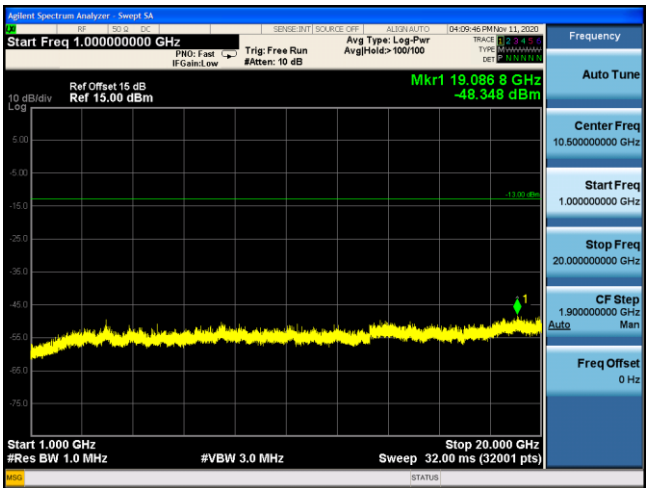

LTE Band 2 16QAM 15MHz CH19125 1RB#36_1GHz-20GHz