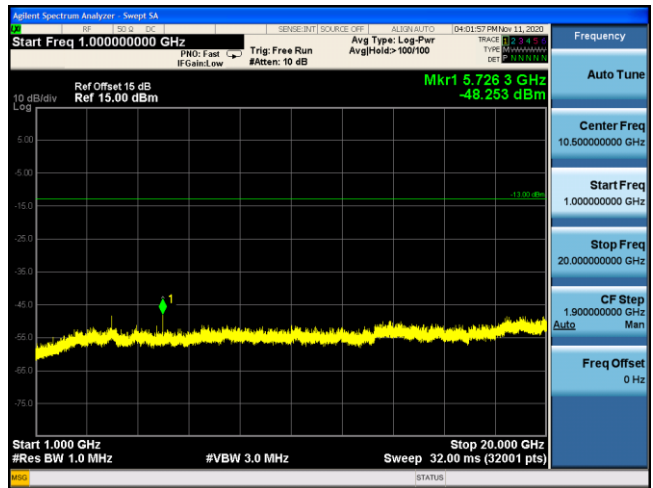

LTE Band 2 QPSK 20MHz CH19100 1RB#49_1GHz-20GHz

LTE Band 2 16QAM 1.4MHz CH19193 1RB#2_30MHz-1GHz

LTE Band 2 16QAM 1.4MHz CH19193 1RB#2_1GHz-20GHz

LTE Band 2 16QAM 3MHz CH19185 1RB#7_30MHz-1GHz

LTE Band 2 16QAM 3MHz CH19185 1RB#7_1GHz-20GHz