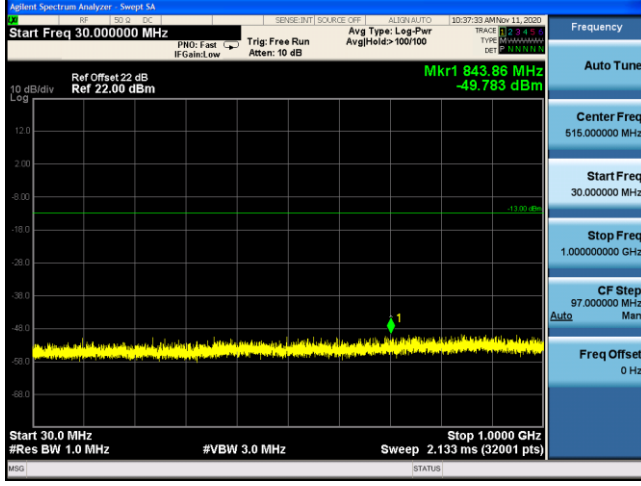

LTE Band 2 QPSK 15MHz CH18900 1RB#36_1GHz-20GHz

LTE Band 2 QPSK 20MHz CH18900 1RB#49_30MHz-1GHz

LTE Band 2 QPSK 20MHz CH18900 1RB#49_1GHz-20GHz

LTE Band 2 16QAM 1.4MHz CH18900 1RB#2_30MHz-1GHz

LTE Band 2 16QAM 1.4MHz CH18900 1RB#2_1GHz-20GHz

LTE Band 2 16QAM 3MHz CH18900 1RB#7_30MHz-1GHz

LTE Band 2 16QAM 3MHz CH18900 1RB#7_1GHz-20GHz

LTE Band 2 16QAM 5MHz CH18900 1RB#12_30MHz-1GHz

LTE Band 2 16QAM 5MHz CH18900 1RB#12_1GHz-20GHz

LTE Band 2 QPSK 1.4MHz CH19193 1RB#2_30MHz-1GHz