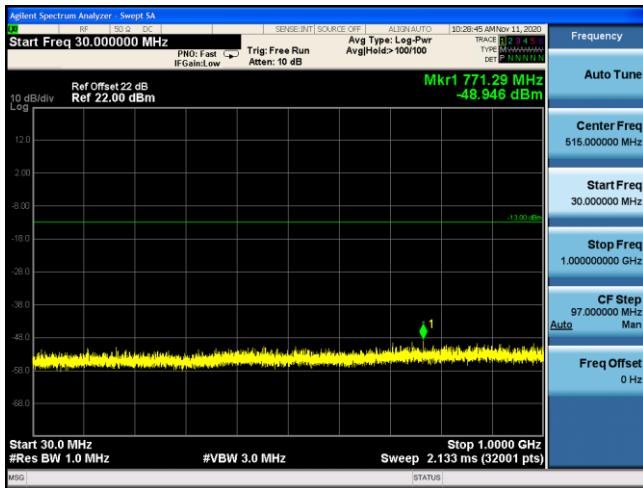

LTE Band 2 16QAM 10MHz CH18650 1RB#25_30MHz-1GHz

LTE Band 2 16QAM 10MHz CH18650 1RB#25_1GHz-20GHz

LTE Band 2 16QAM 15MHz CH18675 1RB#36_30MHz-1GHz

LTE Band 2 16QAM 15MHz CH18675 1RB#36_1GHz-20GHz

LTE Band 2 16QAM 20MHz CH18700 1RB#49_30MHz-1GHz

LTE Band 2 16QAM 20MHz CH18700 1RB#49_1GHz-20GHz

LTE Band 2 QPSK 1.4MHz CH18900 1RB#2_30MHz-1GHz

LTE Band 2 QPSK 1.4MHz CH18900 1RB#2_1GHz-20GHz

LTE Band 2 QPSK 3MHz CH18900 1RB#7_30MHz-1GHz

LTE Band 2 QPSK 3MHz CH18900 1RB#7_1GHz-20GHz