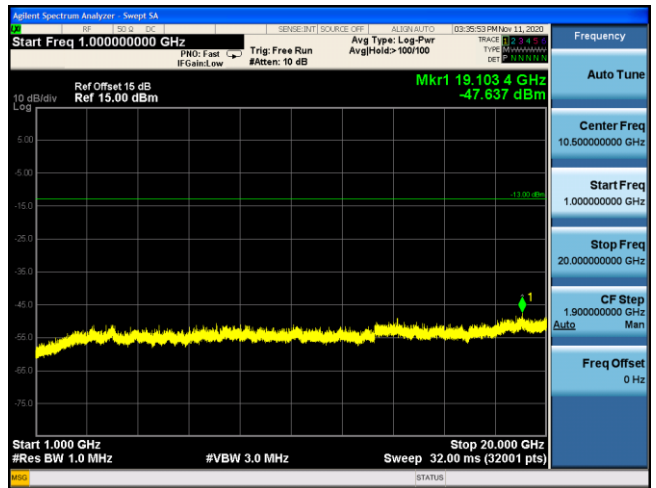

LTE Band 2 16QAM 10MHz CH18650 1RB#25_30MHz-1GHz

LTE Band 2 16QAM 10MHz CH18650 1RB#25_1GHz-20GHz

LTE Band 2 16QAM 15MHz CH18675 1RB#36_30MHz-1GHz

LTE Band 2 16QAM 15MHz CH18675 1RB#36_1GHz-20GHz

LTE Band 2 16QAM 20MHz CH18700 1RB#49_30MHz-1GHz

LTE Band 2 16QAM 20MHz CH18700 1RB#49_1GHz-20GHz

LTE Band 2 QPSK 1.4MHz CH18900 1RB#2_30MHz-1GHz

LTE Band 2 QPSK 1.4MHz CH18900 1RB#2_1GHz-20GHz

LTE Band 2 QPSK 3MHz CH18900 1RB#7_30MHz-1GHz

LTE Band 2 QPSK 3MHz CH18900 1RB#7_1GHz-20GHz