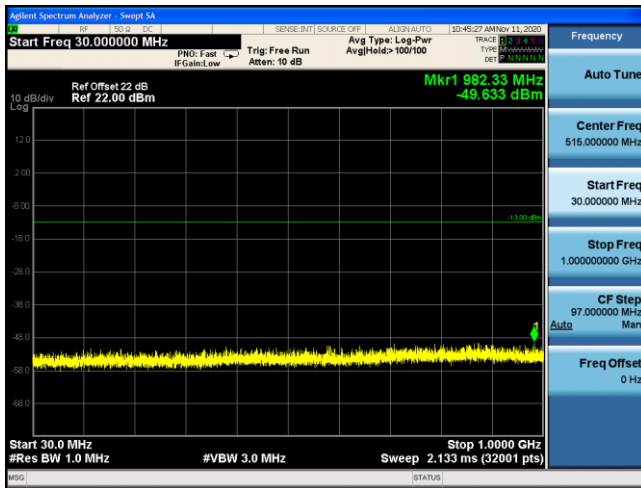

LTE Band 2 QPSK 20MHz CH19100 1RB#49_1GHz-20GHz

LTE Band 2 16QAM 1.4MHz CH19193 1RB#2_30MHz-1GHz

LTE Band 2 16QAM 1.4MHz CH19193 1RB#2_1GHz-20GHz

LTE Band 2 16QAM 3MHz CH19185 1RB#7_30MHz-1GHz

LTE Band 2 16QAM 3MHz CH19185 1RB#7_1GHz-20GHz