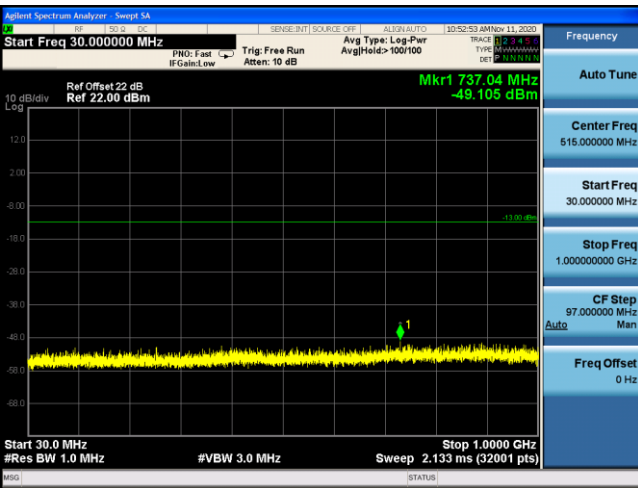

LTE Band 2 16QAM 20MHz CH19100 1RB#49_30MHz-1GHz