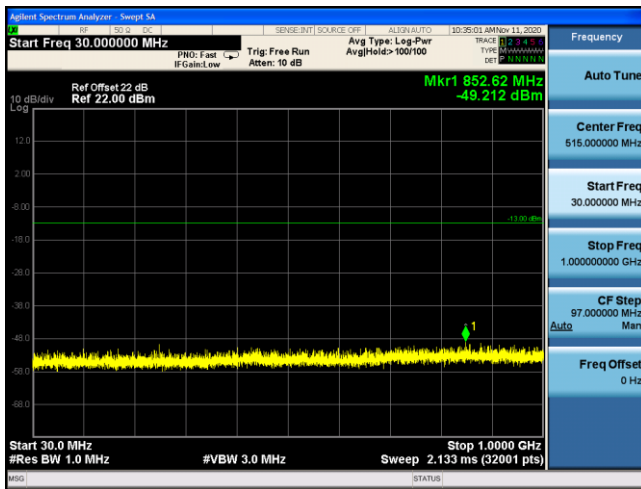

LTE Band 2 16QAM 10MHz CH18650 1RB#25_30MHz-1GHz

LTE Band 2 16QAM 10MHz CH18650 1RB#25_1GHz-20GHz

LTE Band 2 16QAM 15MHz CH18675 1RB#36_30MHz-1GHz

LTE Band 2 16QAM 15MHz CH18675 1RB#36_1GHz-20GHz

LTE Band 2 16QAM 20MHz CH18700 1RB#49_30MHz-1GHz

LTE Band 2 16QAM 20MHz CH18700 1RB#49_1GHz-20GHz

LTE Band 2 QPSK 1.4MHz CH18900 1RB#2_30MHz-1GHz

LTE Band 2 QPSK 1.4MHz CH18900 1RB#2_1GHz-20GHz

LTE Band 2 QPSK 3MHz CH18900 1RB#7_30MHz-1GHz

LTE Band 2 QPSK 3MHz CH18900 1RB#7_1GHz-20GHz