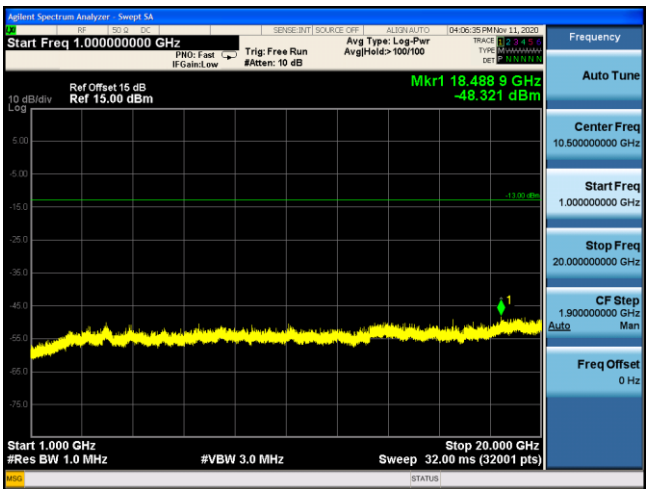

LTE Band 2 16QAM 5MHz CH19175 1RB#12_30MHz-1GHz

LTE Band 2 16QAM 5MHz CH19175 1RB#12_1GHz-20GHz

LTE Band 2 16QAM 10MHz CH19150 1RB#25_30MHz-1GHz

LTE Band 2 16QAM 10MHz CH19150 1RB#25_1GHz-20GHz

LTE Band 2 16QAM 15MHz CH19125 1RB#36_30MHz-1GHz