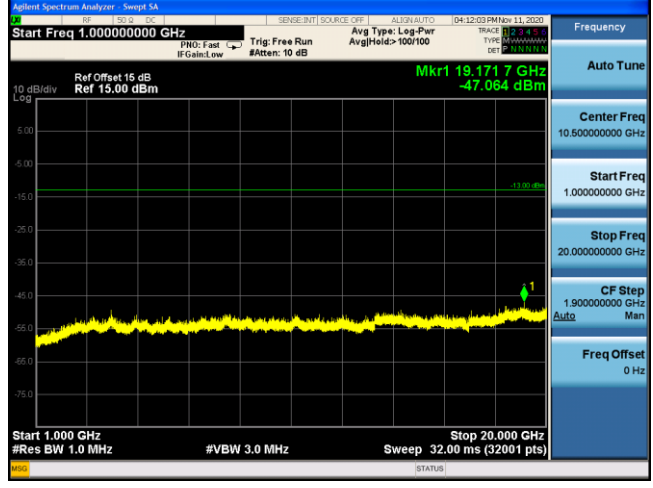

LTE Band 2 QPSK 10MHz CH19150 1RB#25_30MHz-1GHz

LTE Band 2 QPSK 10MHz CH19150 1RB#25_1GHz-20GHz

LTE Band 2 QPSK 15MHz CH19125 1RB#36_30MHz-1GHz

LTE Band 2 QPSK 15MHz CH19125 1RB#36_1GHz-20GHz

LTE Band 2 QPSK 20MHz CH19100 1RB#49_30MHz-1GHz

LTE Band 2 QPSK 20MHz CH19100 1RB#49_1GHz-20GHz

LTE Band 2 16QAM 1.4MHz CH19193 1RB#2_30MHz-1GHz

LTE Band 2 16QAM 1.4MHz CH19193 1RB#2_1GHz-20GHz

LTE Band 2 16QAM 3MHz CH19185 1RB#7_30MHz-1GHz

LTE Band 2 16QAM 3MHz CH19185 1RB#7_1GHz-20GHz