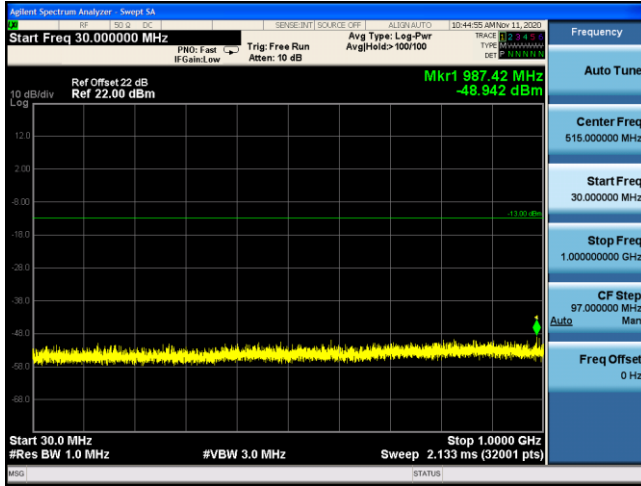

LTE Band 2 16QAM 3MHz CH18900 1RB#7_30MHz-1GHz

LTE Band 2 16QAM 3MHz CH18900 1RB#7_1GHz-20GHz

LTE Band 2 16QAM 5MHz CH18900 1RB#12_30MHz-1GHz

LTE Band 2 16QAM 5MHz CH18900 1RB#12_1GHz-20GHz

LTE Band 2 QPSK 1.4MHz CH19193 1RB#2_30MHz-1GHz

LTE Band 2 QPSK 1.4MHz CH19193 1RB#2_1GHz-20GHz

LTE Band 2 QPSK 3MHz CH19185 1RB#7_30MHz-1GHz

LTE Band 2 QPSK 3MHz CH19185 1RB#7_1GHz-20GHz

LTE Band 2 QPSK 5MHz CH19175 1RB#12_30MHz-1GHz

LTE Band 2 QPSK 5MHz CH19175 1RB#12_1GHz-20GHz