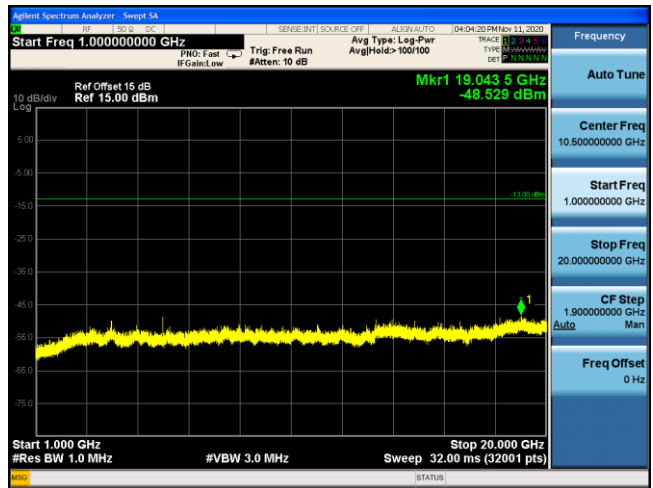

LTE Band 2 16QAM 5MHz CH19175 1RB#12_1GHz-20GHz