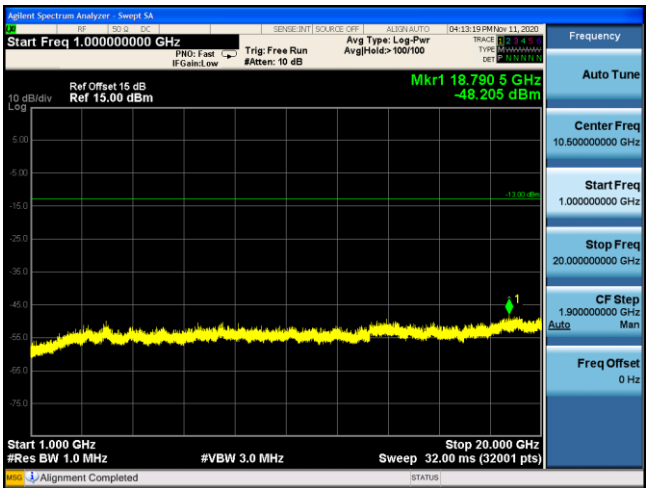

LTE Band 2 16QAM 20MHz CH19100 1RB#49_1GHz-20GHz