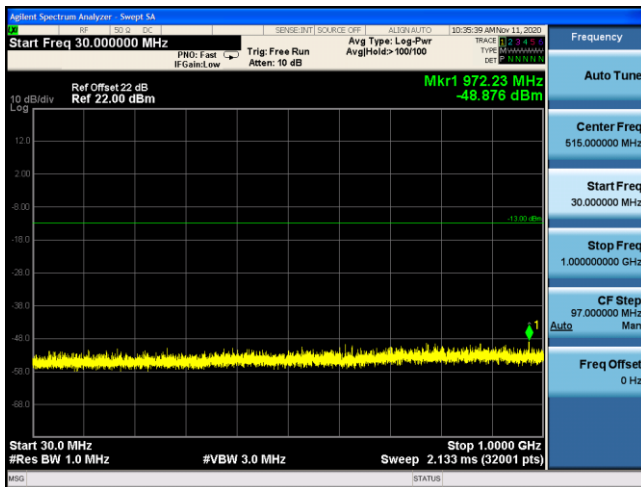

LTE Band 2 QPSK 15MHz CH18900 1RB#36_1GHz-20GHz

LTE Band 2 QPSK 20MHz CH18900 1RB#49_30MHz-1GHz

LTE Band 2 QPSK 20MHz CH18900 1RB#49_1GHz-20GHz

LTE Band 2 16QAM 1.4MHz CH18900 1RB#2_30MHz-1GHz

LTE Band 2 16QAM 1.4MHz CH18900 1RB#2_1GHz-20GHz

LTE Band 2 16QAM 3MHz CH18900 1RB#7_30MHz-1GHz

LTE Band 2 16QAM 3MHz CH18900 1RB#7_1GHz-20GHz

LTE Band 2 16QAM 5MHz CH18900 1RB#12_30MHz-1GHz

LTE Band 2 16QAM 5MHz CH18900 1RB#12_1GHz-20GHz

LTE Band 2 QPSK 1.4MHz CH19193 1RB#2_30MHz-1GHz