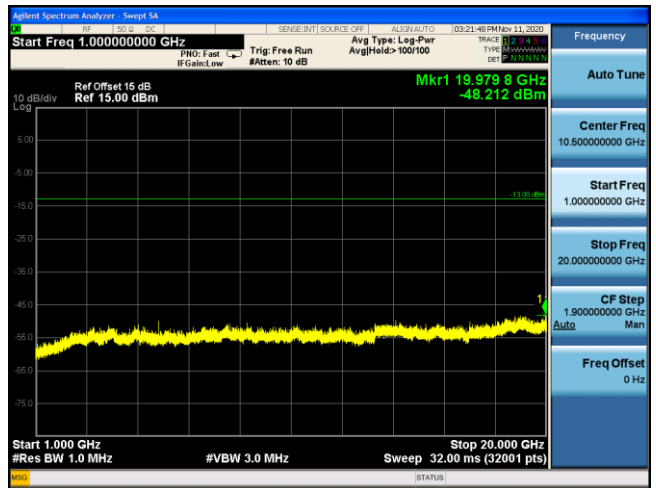

LTE Band 2 16QAM 10MHz CH18650 1RB#25_30MHz-1GHz

LTE Band 2 16QAM 10MHz CH18650 1RB#25_1GHz-20GHz

LTE Band 2 16QAM 15MHz CH18675 1RB#36_30MHz-1GHz

LTE Band 2 16QAM 15MHz CH18675 1RB#36_1GHz-20GHz

LTE Band 2 16QAM 20MHz CH18700 1RB#49_30MHz-1GHz

LTE Band 2 16QAM 20MHz CH18700 1RB#49_1GHz-20GHz

LTE Band 2 QPSK 1.4MHz CH18900 1RB#2_30MHz-1GHz

LTE Band 2 QPSK 1.4MHz CH18900 1RB#2_1GHz-20GHz

LTE Band 2 QPSK 3MHz CH18900 1RB#7_30MHz-1GHz

LTE Band 2 QPSK 3MHz CH18900 1RB#7_1GHz-20GHz