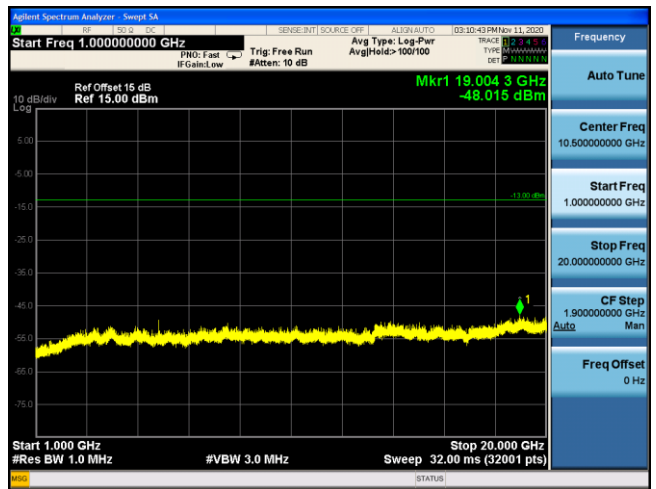

LTE Band 2 16QAM 10MHz CH18650 1RB#25_30MHz-1GHz

LTE Band 2 16QAM 10MHz CH18650 1RB#25_1GHz-20GHz

LTE Band 2 16QAM 15MHz CH18675 1RB#36_30MHz-1GHz

LTE Band 2 16QAM 15MHz CH18675 1RB#36_1GHz-20GHz

LTE Band 2 16QAM 20MHz CH18700 1RB#49_30MHz-1GHz

LTE Band 2 16QAM 20MHz CH18700 1RB#49_1GHz-20GHz

LTE Band 2 QPSK 1.4MHz CH18900 1RB#2_30MHz-1GHz

LTE Band 2 QPSK 1.4MHz CH18900 1RB#2_1GHz-20GHz

LTE Band 2 QPSK 3MHz CH18900 1RB#7_30MHz-1GHz

LTE Band 2 QPSK 3MHz CH18900 1RB#7_1GHz-20GHz