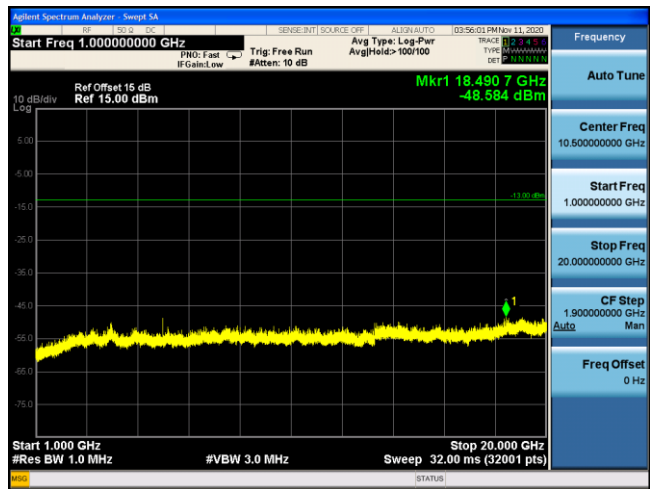

LTE Band 2 16QAM 3MHz CH18900 1RB#7_30MHz-1GHz

LTE Band 2 16QAM 3MHz CH18900 1RB#7_1GHz-20GHz

LTE Band 2 16QAM 5MHz CH18900 1RB#12_30MHz-1GHz

LTE Band 2 16QAM 5MHz CH18900 1RB#12_1GHz-20GHz

LTE Band 2 QPSK 1.4MHz CH19193 1RB#2_30MHz-1GHz

LTE Band 2 QPSK 1.4MHz CH19193 1RB#2_1GHz-20GHz

LTE Band 2 QPSK 3MHz CH19185 1RB#7_30MHz-1GHz

LTE Band 2 QPSK 3MHz CH19185 1RB#7_1GHz-20GHz

LTE Band 2 QPSK 5MHz CH19175 1RB#12_30MHz-1GHz

LTE Band 2 QPSK 5MHz CH19175 1RB#12_1GHz-20GHz