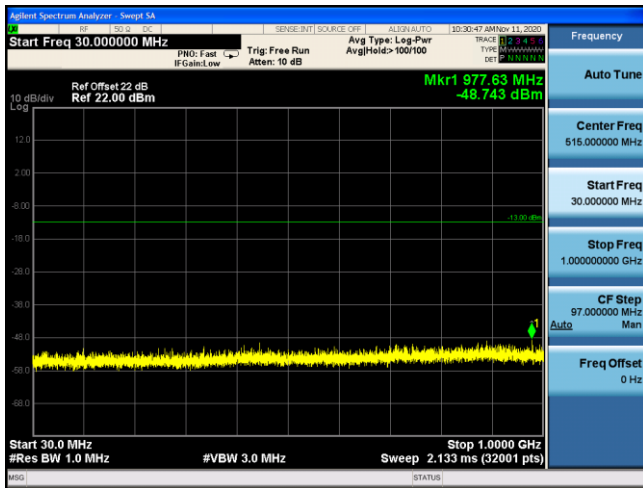

LTE Band 2 16QAM 10MHz CH18650 1RB#25_30MHz-1GHz

LTE Band 2 16QAM 10MHz CH18650 1RB#25_1GHz-20GHz

LTE Band 2 16QAM 15MHz CH18675 1RB#36_30MHz-1GHz

LTE Band 2 16QAM 15MHz CH18675 1RB#36_1GHz-20GHz

LTE Band 2 16QAM 20MHz CH18700 1RB#49_30MHz-1GHz

LTE Band 2 16QAM 20MHz CH18700 1RB#49_1GHz-20GHz

LTE Band 2 QPSK 1.4MHz CH18900 1RB#2_30MHz-1GHz

LTE Band 2 QPSK 1.4MHz CH18900 1RB#2_1GHz-20GHz

LTE Band 2 QPSK 3MHz CH18900 1RB#7_30MHz-1GHz

LTE Band 2 QPSK 3MHz CH18900 1RB#7_1GHz-20GHz