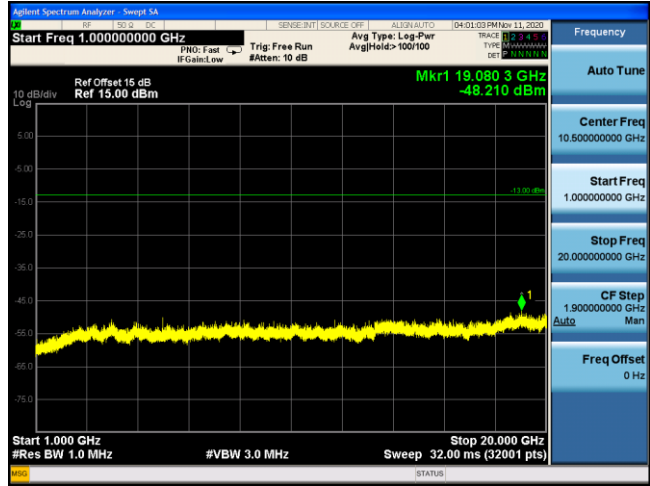

LTE Band 2 16QAM 3MHz CH18900 1RB#7_30MHz-1GHz

LTE Band 2 16QAM 3MHz CH18900 1RB#7_1GHz-20GHz

LTE Band 2 16QAM 5MHz CH18900 1RB#12_30MHz-1GHz

LTE Band 2 16QAM 5MHz CH18900 1RB#12_1GHz-20GHz

LTE Band 2 QPSK 1.4MHz CH19193 1RB#2_30MHz-1GHz

LTE Band 2 QPSK 1.4MHz CH19193 1RB#2_1GHz-20GHz

LTE Band 2 QPSK 3MHz CH19185 1RB#7_30MHz-1GHz

LTE Band 2 QPSK 3MHz CH19185 1RB#7_1GHz-20GHz

LTE Band 2 QPSK 5MHz CH19175 1RB#12_30MHz-1GHz

LTE Band 2 QPSK 5MHz CH19175 1RB#12_1GHz-20GHz