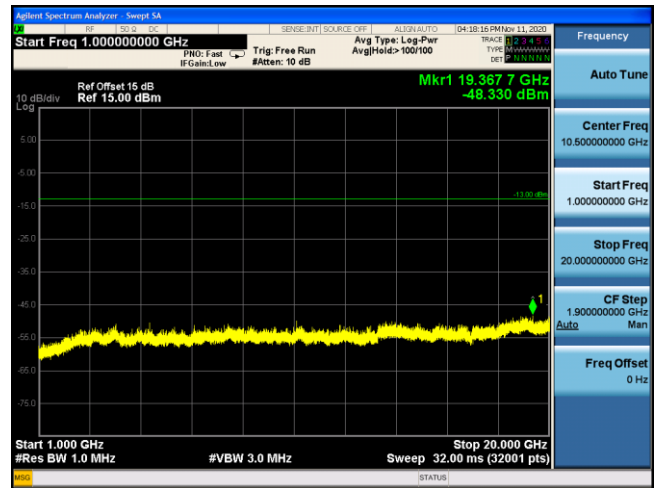

LTE Band 4 QPSK 3MHz CH19965 1RB#7_30MHz-1GHz   **LTE Band 4 QPSK 3MHz CH19965 1RB#7_1GHz-20GHz**