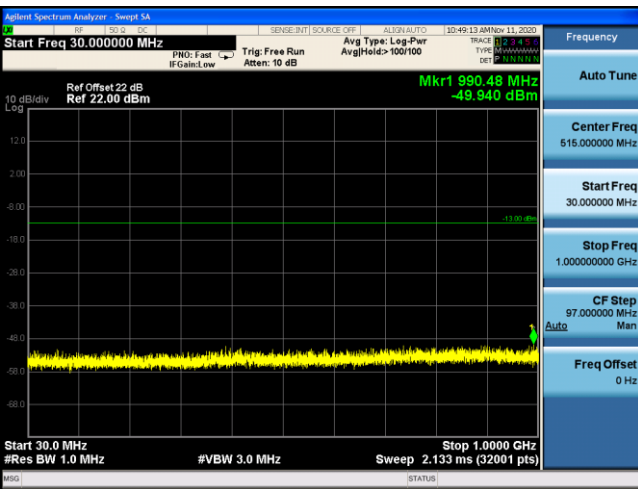

LTE Band 2 16QAM 10MHz CH19150 1RB#25_30MHz-1GHz