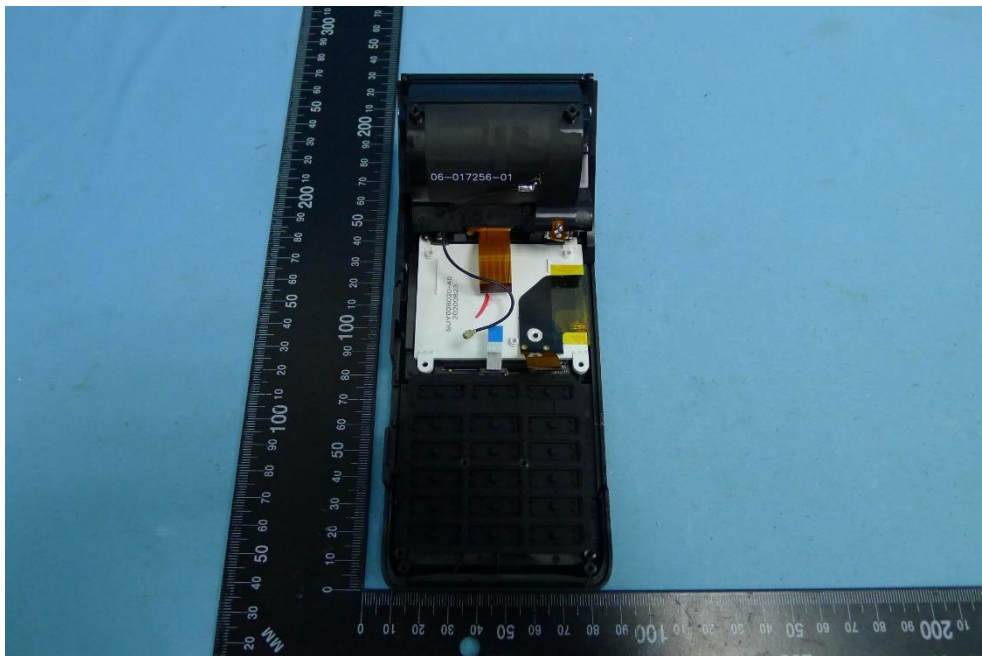

(23) EUT Photo

(22) EUT Photo