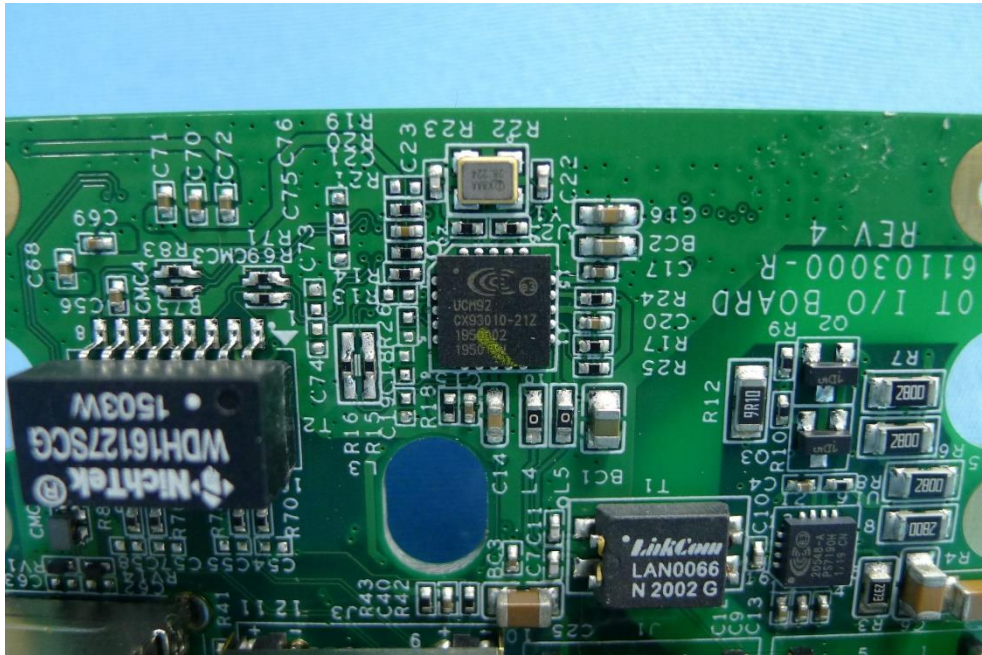

Product: Payment Terminal

Brand Name: UIC

Model Number: A10-T

Internal Photograph

(1) EUT Photo

(2) EUT Photo

(3) EUT Photo

(4) EUT Photo

(5) EUT Photo

(6) EUT Photo

(7) EUT Photo

(8) EUT Photo

(9) EUT Photo

(10) EUT Photo

(11) EUT Photo

(12) EUT Photo