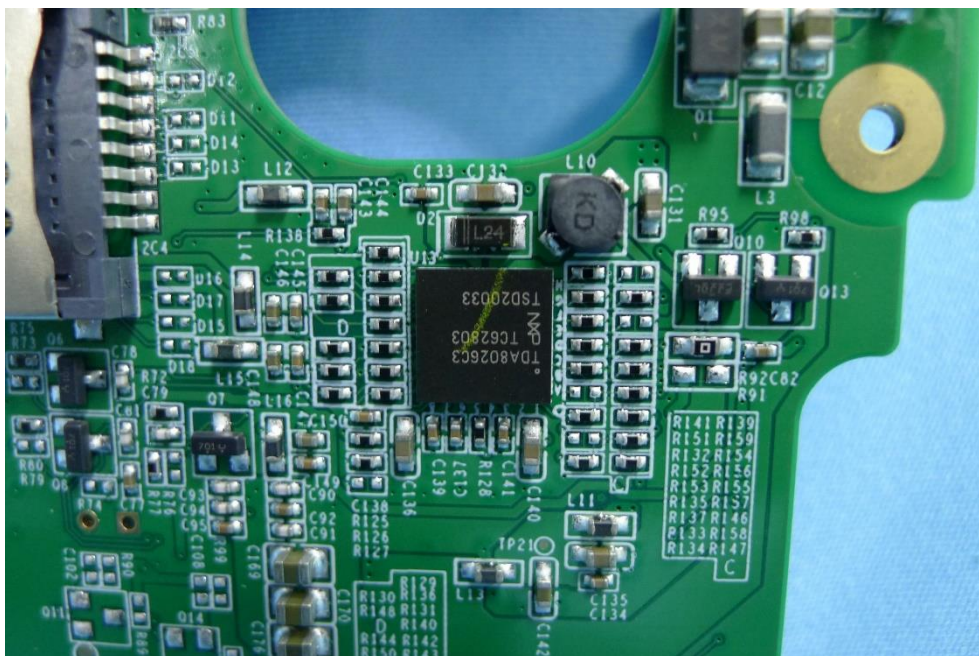

Product: Payment Terminal

Brand Name: UIC

Model Number: A10-T

Internal Photograph

(1) EUT Photo

(2) EUT Photo

(3) EUT Photo

(4) EUT Photo

(13) EUT Photo

(14) EUT Photo

(15) EUT Photo

(16) EUT Photo

(17) EUT Photo

(18) EUT Photo

(19) EUT Photo

(20) EUT Photo