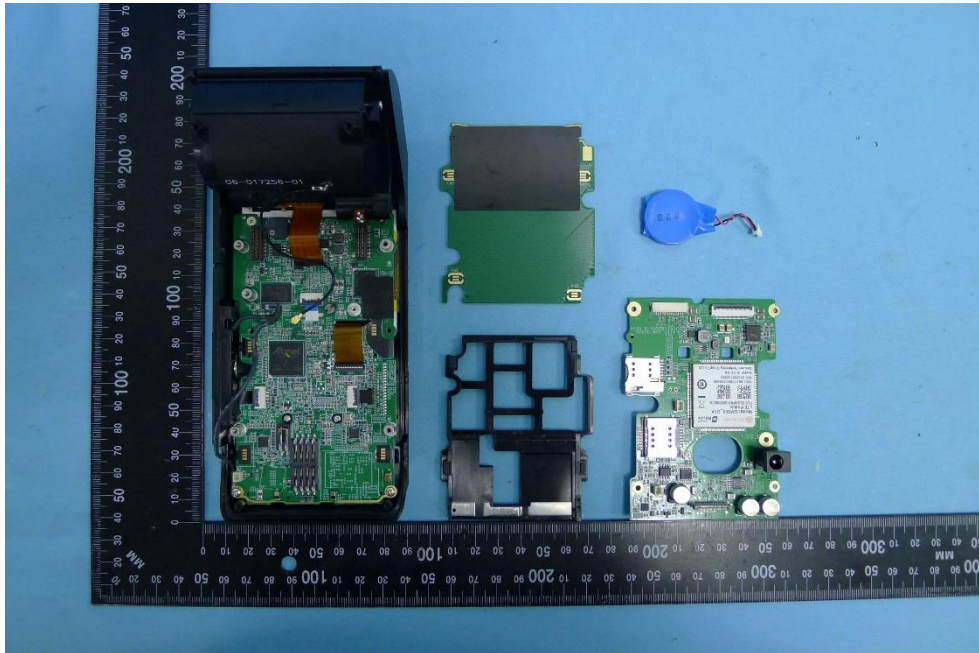

Product: Payment Terminal

Brand Name: UIC

Model Number: A10-T

Internal Photograph

(1) EUT Photo

(2) EUT Photo

(3) EUT Photo

(4) EUT Photo

(5) EUT Photo

(6) EUT Photo

(7) EUT Photo

(8) EUT Photo

(9) EUT Photo

(10) EUT Photo

(11) EUT Photo

(12) EUT Photo