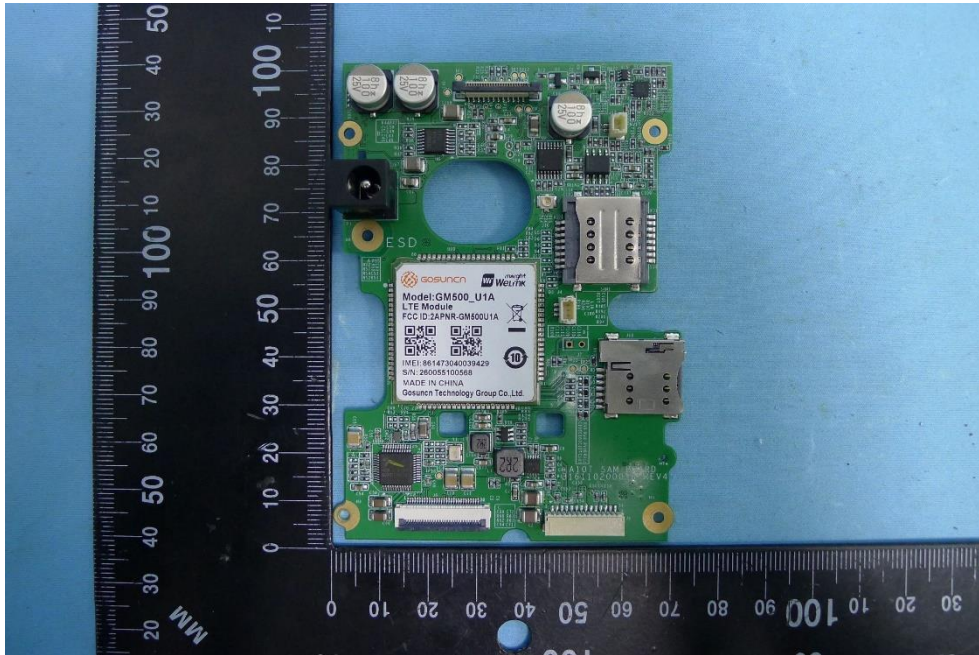

Product: Payment Terminal

Brand Name: UIC

Model Number: A10-T

Internal Photograph

(1) EUT Photo

(2) EUT Photo

(3) EUT Photo

(4) EUT Photo

(5) EUT Photo

(6) EUT Photo

(7) EUT Photo

(8) EUT Photo

(9) EUT Photo

(10) EUT Photo

(11) EUT Photo

(12) EUT Photo