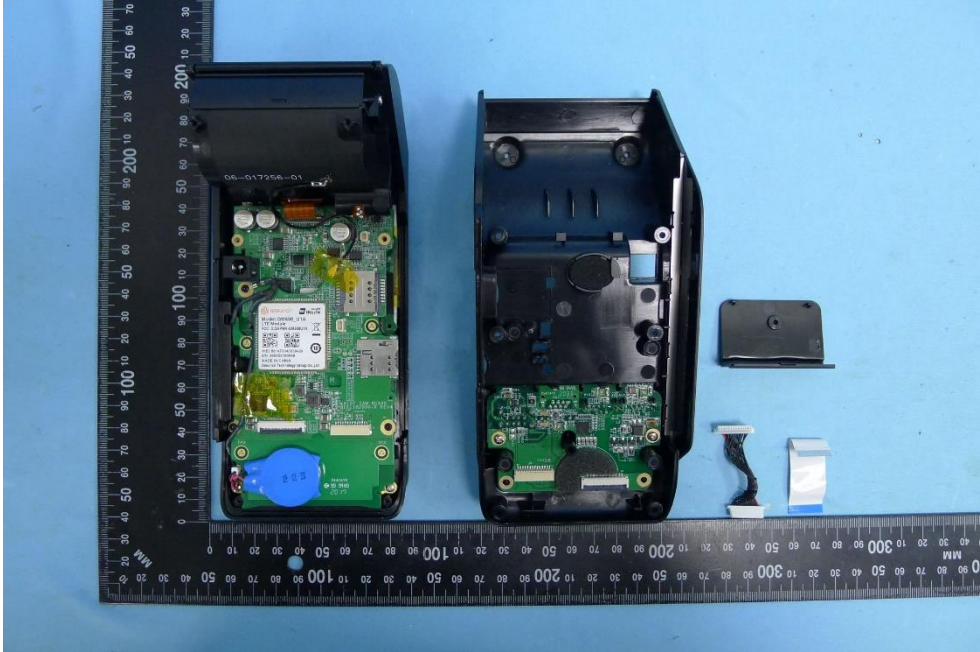

Product: Payment Terminal

Brand Name: UIC

Model Number: A10-T

Internal Photograph

(1) EUT Photo

(2) EUT Photo

(3) EUT Photo

(4) EUT Photo

(5) EUT Photo

(6) EUT Photo

(7) EUT Photo

(8) EUT Photo

(9) EUT Photo

(10) EUT Photo

(11) EUT Photo

(12) EUT Photo