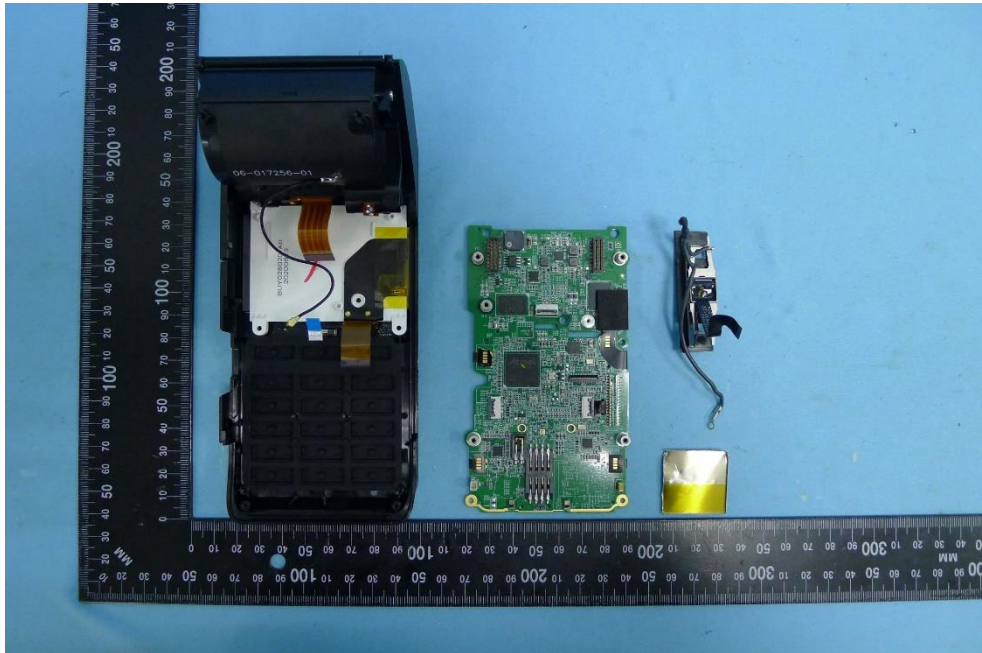

Product: Payment Terminal

Brand Name: UIC

Model Number: A10-T

Internal Photograph

(1) EUT Photo

(2) EUT Photo

(3) EUT Photo

(4) EUT Photo

(13) EUT Photo

(14) EUT Photo

(15) EUT Photo

(16) EUT Photo

(17) EUT Photo

(18) EUT Photo

(19) EUT Photo

(20) EUT Photo