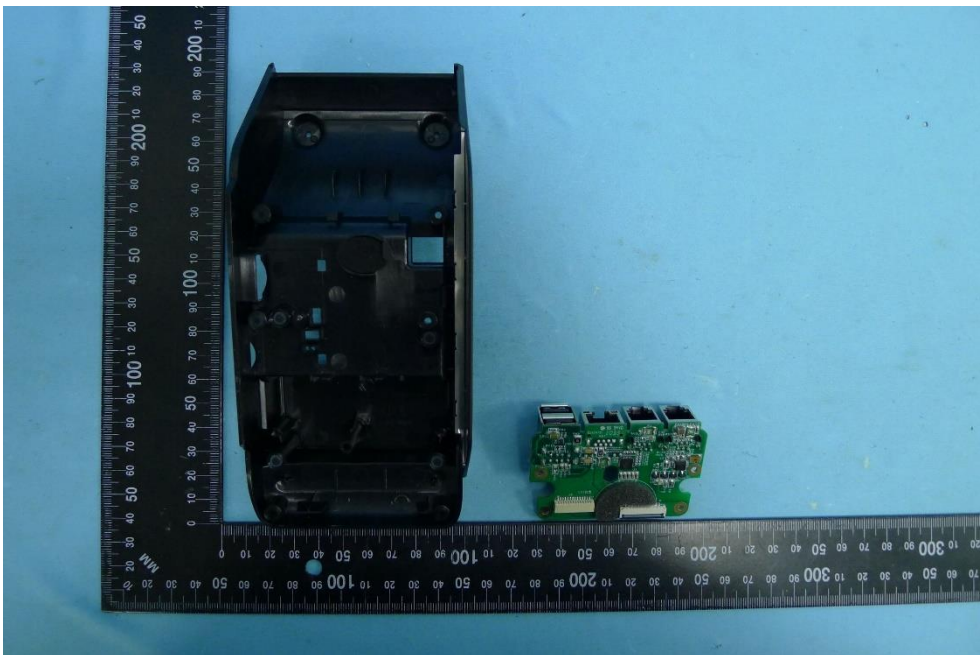

Product: Payment Terminal

Brand Name: UIC

Model Number: A10-T

Internal Photograph

(1) EUT Photo

(2) EUT Photo

(3) EUT Photo

(4) EUT Photo