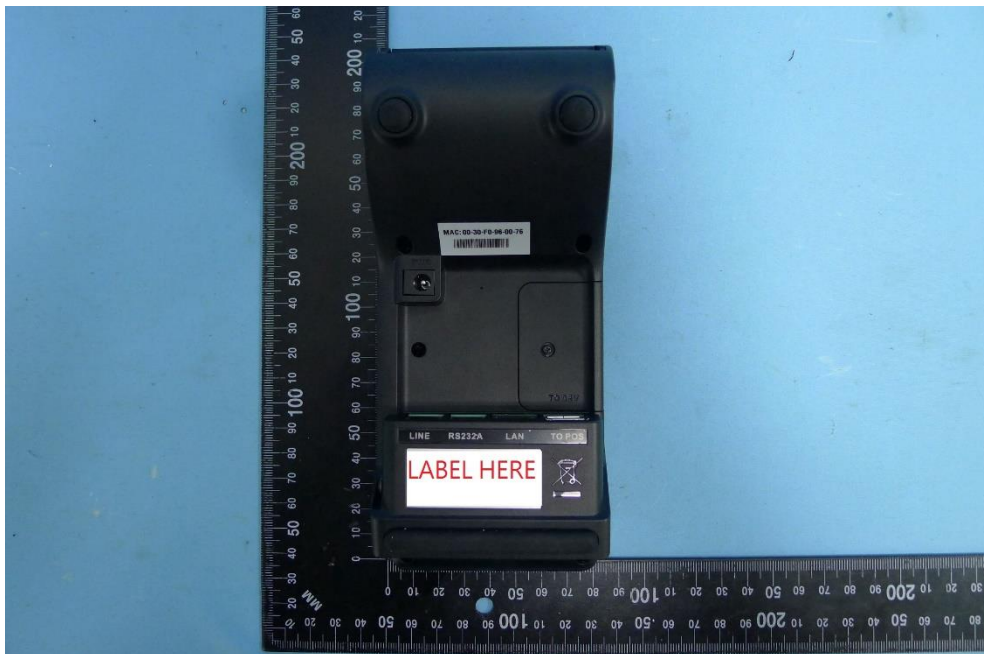

Product: Payment Terminal

Brand Name: UIC

Model Number: A10-T

External Photograph

(1) EUT Photo (A10-T)

(2) EUT Photo (A10-T)

(3) EUT Photo (A10-T)

(4) EUT Photo (A10-T)

(5) EUT Photo (A10-T)

(6) EUT Photo (A10-T)

(7) EUT Photo (A10-T)

(8) Adapter (PA1050-090T1A500)

(9) Adapter (PA1050-090T1A500)

(10) Adapter (PA1050-090T1A500)

(11) Adapter (PA1050-090T1A500)

(12) Adapter (PA1050-090T1A500)

(20) Adapter (BA048-090500MAX)

(21) Adapter (BA048-090500MAX)

(22) EUT Photo (Power Cable)