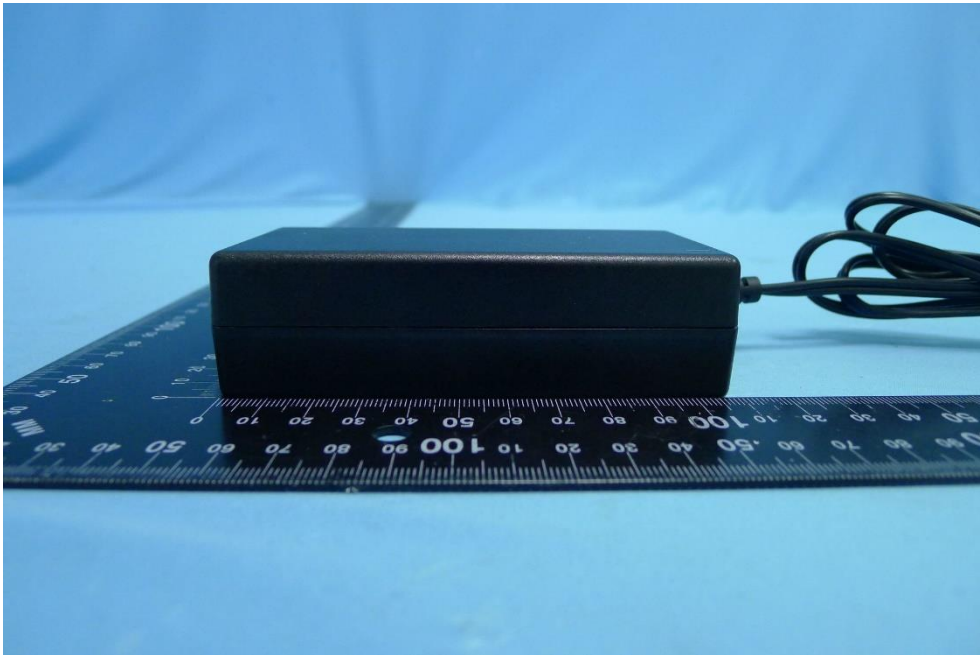

(11) Adapter (PA1050-090T1A500)