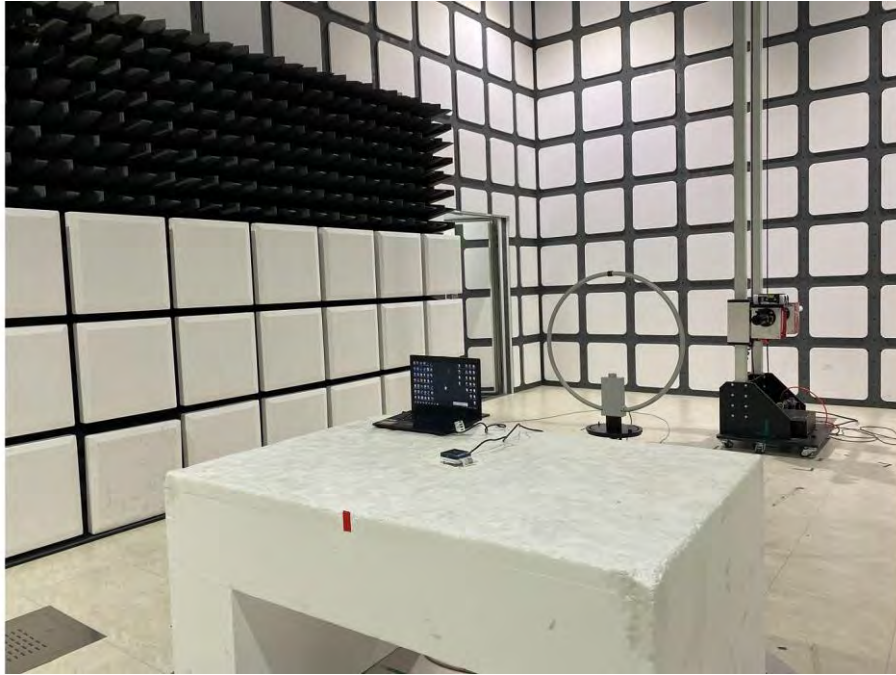

## Appendix A. Test Setup Photographs

### Conducted Emissions Test Configuration:

Front View

Rear View

**Radiated Emissions Test Configuration:**

**9 kHz ~ 30 MHz \_ Front View**

**9 kHz ~ 30 MHz \_ Rear View**

30 MHz ~ 1 GHz \_ Front View

30 MHz ~ 1 GHz \_ Rear View