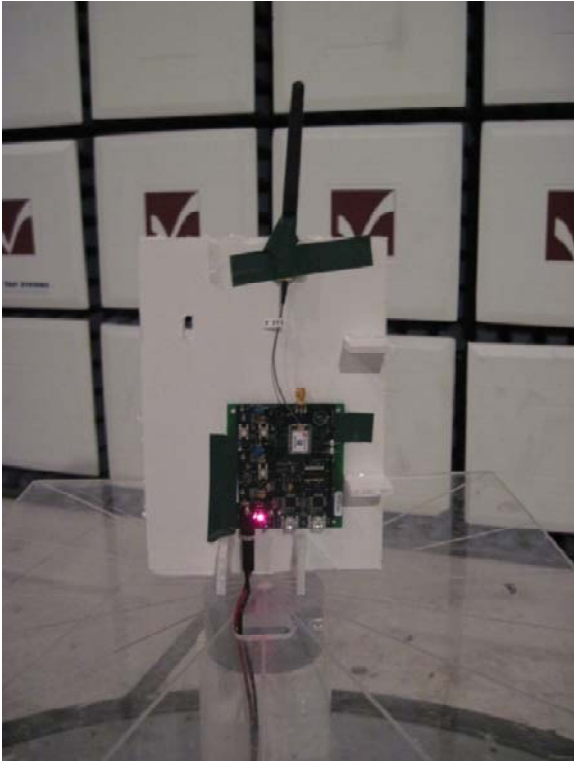

<b><u>TEST SETUP PHOTOS</u></b>	
Company Name	LS Research, LLC
Model #	TiWi1-R1
FCC ID #	TFB-TiWi1-01
IC #	5969A-TiWi1-01

**Test Setup Photo(s) – Radiated Emissions Test**

Vertical Orientation

Horizontal Orientation

## TEST SETUP PHOTOS

Company Name	LS Research, LLC
Model #	TiWi1-R1
FCC ID #	TFB-TiWi1-01
IC #	5969A-TiWi1-01

Side Orientation

Radio module shown on host board with dipole antenna

### Test Setup Photo(s) – Conducted Emissions Test