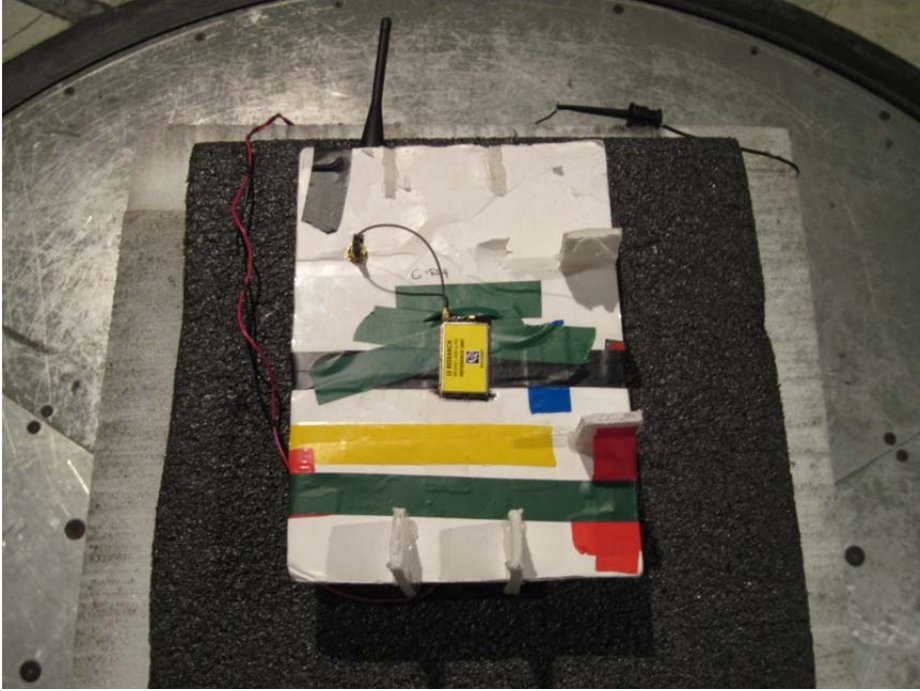

TEST SETUP PHOTOS	
Company Name	LS Research, LLC
Model #	SiFLEX01
FCC ID #	TFB-SISEN1
IC #	5969A-SISEN1

LSR Antenna - Horizontal

LSR Antenna - Side

TEST SETUP PHOTOS	
Company Name	LS Research, LLC
Model #	SiFLEX01
FCC ID #	TFB-SISEN1
IC #	5969A-SISEN1

LSR Antenna - Vertical

Antenna Factor Antenna - Horizontal

TEST SETUP PHOTOS	
Company Name	LS Research, LLC
Model #	SiFLEX01
FCC ID #	TFB-SISEN1
IC #	5969A-SISEN1

Antenna Factor Antenna - Vertical

Antenna Factor Antenna - Side