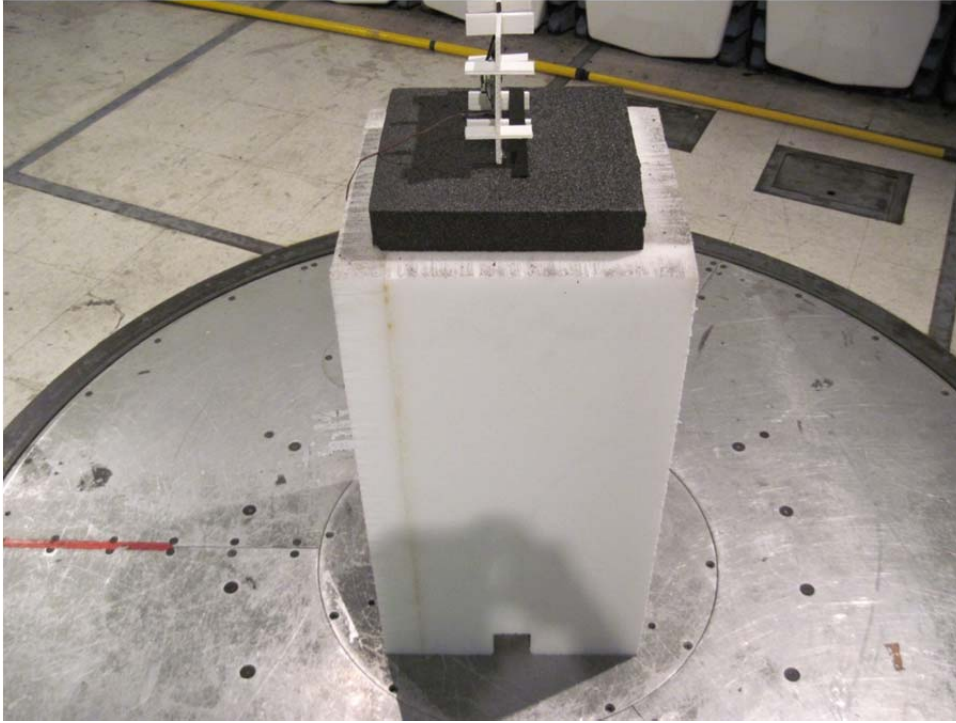

TEST SETUP PHOTOS

Company Name	LS Research, LLC
Model #	ProFLEX02
FCC ID #	TFB-PROFLEX2
IC #	5969A-PROFLEX2

TEST SETUP PHOTOS

Company Name	LS Research, LLC
Model #	ProFLEX02
FCC ID #	TFB-PROFLEX2
IC #	5969A-PROFLEX2

TEST SETUP PHOTOS

Company Name	LS Research, LLC
Model #	ProFLEX02
FCC ID #	TFB-PROFLEX2
IC #	5969A-PROFLEX2