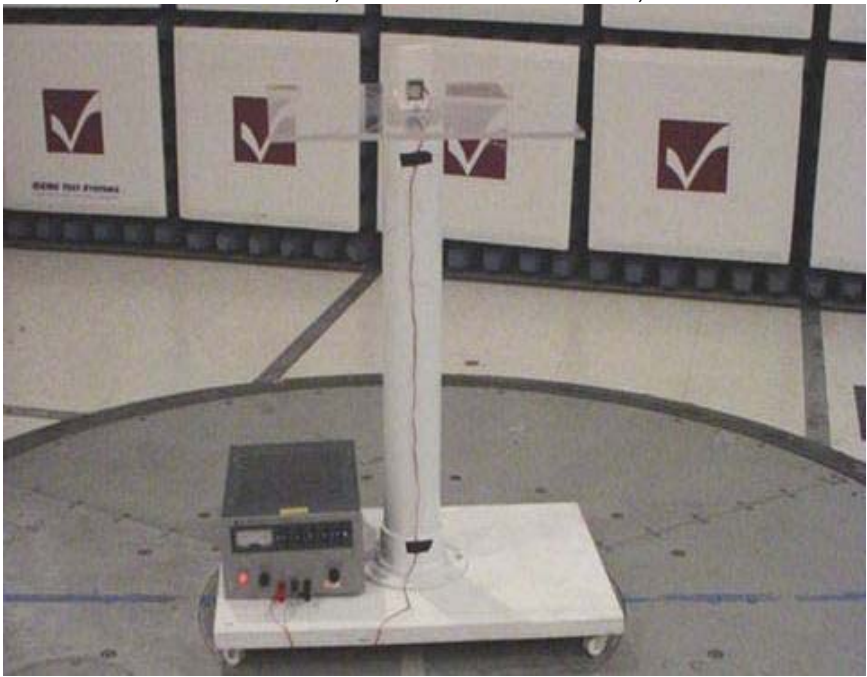

Test Setup Photos
Company: LS Research, LLC
FCC ID #: TFB-MATRIXLP

Test Setup Photo(s) – Radiated Emissions Test

Vertical Orientation, EUT on Test Pedestal, F antenna

Horizontal Orientation, EUT on Test Pedestal, F antenna

Test Setup Photos
Company: LS Research, LLC
FCC ID #: TFB-MATRIXLP

Side Orientation, EUT on Test Pedestal, Antenna