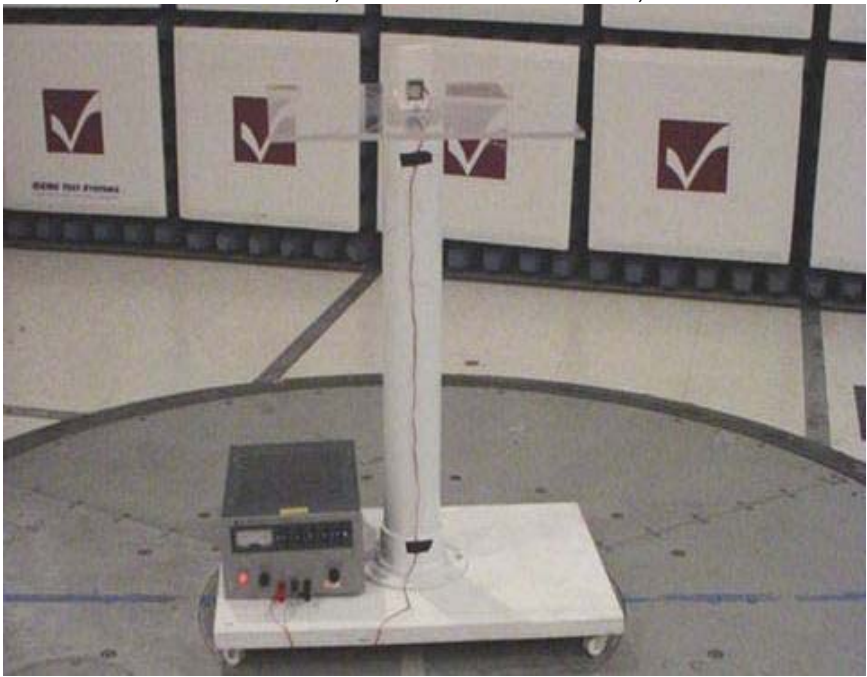

Test Setup Photos
Company: LS Research, LLC
FCC ID #: TFB-MATRIXL

Test Setup Photo(s) – Radiated Emissions Test

Vertical Orientation, EUT on Test Pedestal, F antenna

Horizontal Orientation, EUT on Test Pedestal, F antenna

Test Setup Photos
Company: LS Research, LLC
FCC ID #: TFB-MATRIXL

Side Orientation, EUT on Test Pedestal, Whip antenna