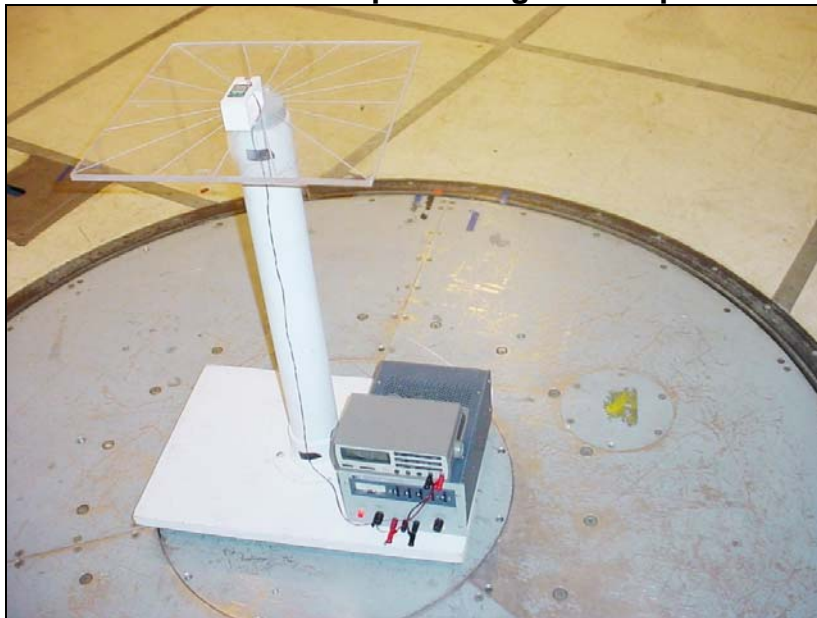

TEST SETUP PHOTOS – TFB-FREESTAR

View of the EUT setup in vertical orientation.

View of the EUT setup in Horizontal orientation.

View of the EUT setup in Side orientation.

**EUT setup in the test chamber
View as seen by sense antenna.**

Rear view of the EUT setup showing the 1 m power cable.

Setup for the Conducted Emissions Test