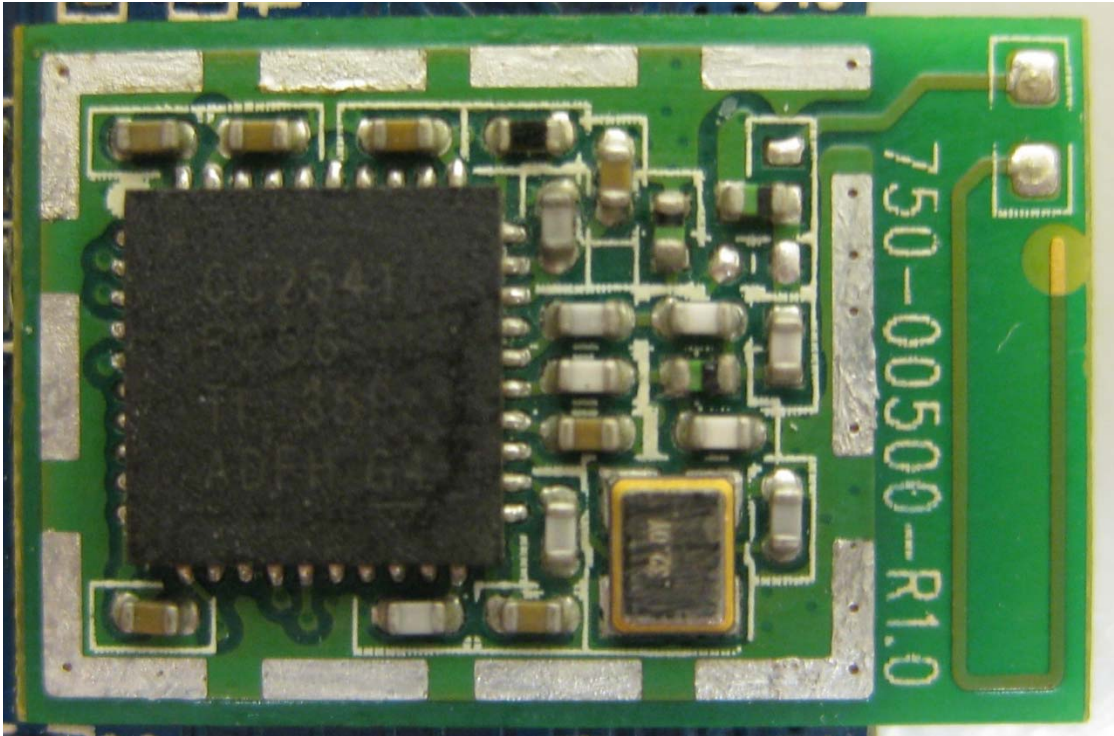

INTERNAL PHOTOS	
Company Name	LS Research, LLC
Model #	TiWi-uB1
FCC ID #	TFB-BT2
IC #	5969A-BT2

Back side of module