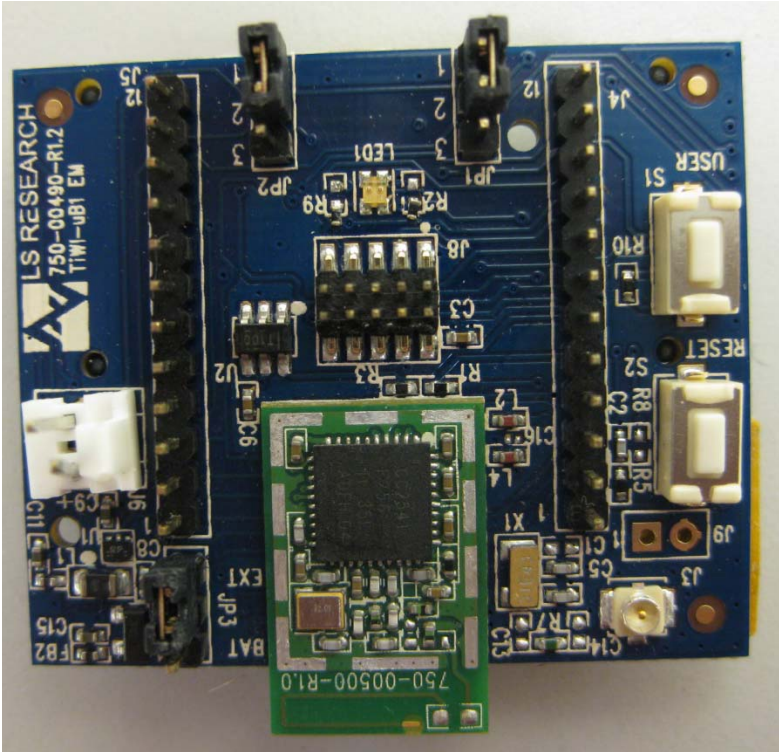

INTERNAL PHOTOS	
Company Name	LS Research, LLC
Model #	TiWi-uB1
FCC ID #	TFB-BT2
IC #	5969A-BT2

Back side of module