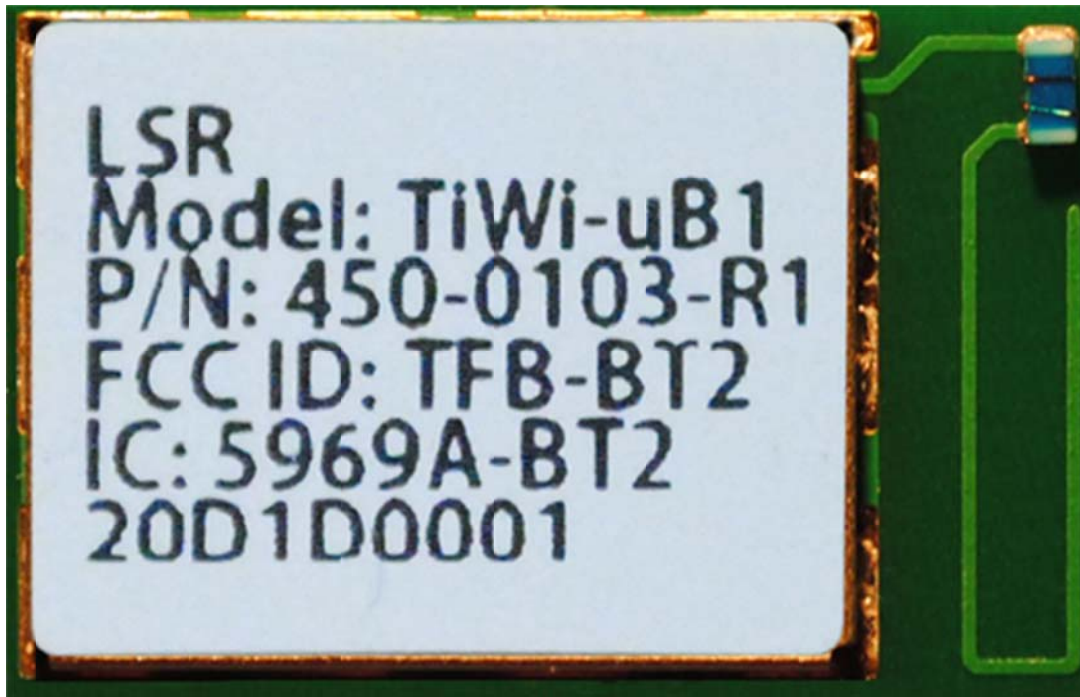

<b>EXTERNAL PHOTOS</b>	
Company Name	LS Research, LLC
Model #	TiWi-uB1
FCC ID #	TFB-BT2
IC #	5969A-BT2

Front of module with trace antenna

Back side of module

<b>EXTERNAL PHOTOS</b>	
Company Name	LS Research, LLC
Model #	TiWi-uB1
FCC ID #	TFB-BT2
IC #	5969A-BT2

<b>EXTERNAL PHOTOS</b>	
Company Name	LS Research, LLC
Model #	TiWi-uB1
FCC ID #	TFB-BT2
IC #	5969A-BT2